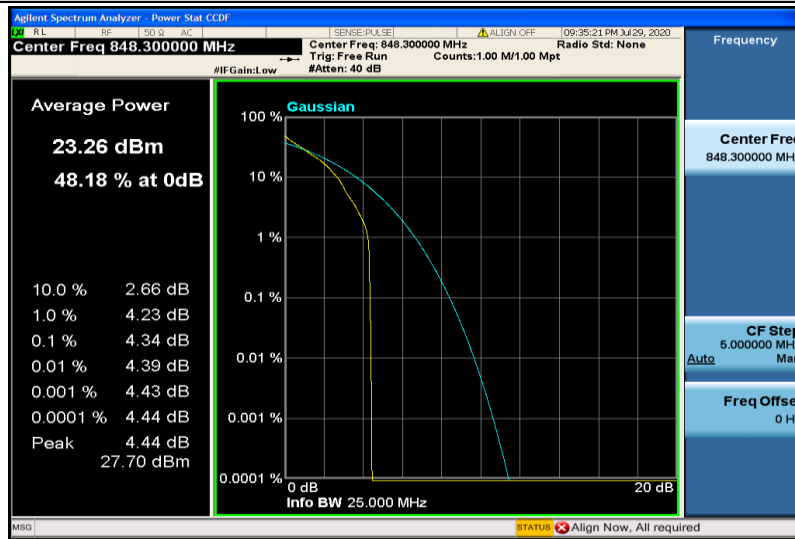

Band5-1.4MHz-QPSK-20525-6RB#0

Band5-1.4MHz-QPSK-20643-1RB#0