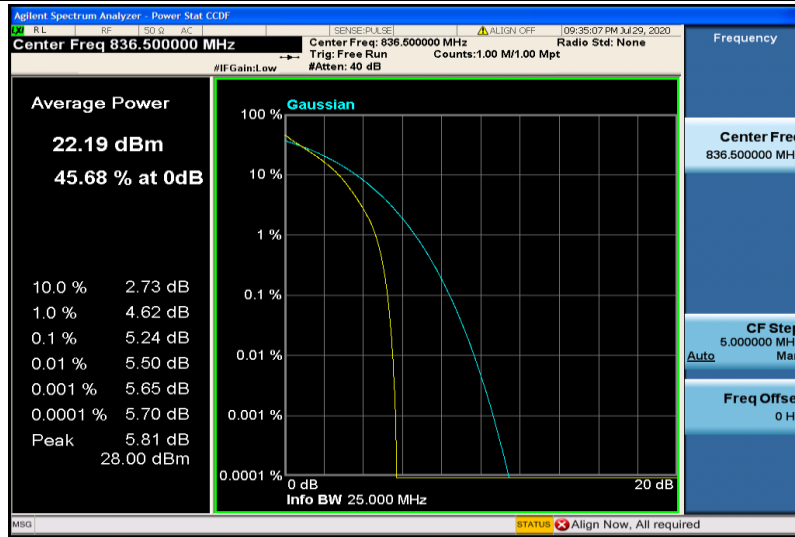

Band4-20MHz-16QAM-20175-1RB#0

Band4-20MHz-16QAM-20175-100RB#0

Band4-20MHz-16QAM-20300-1RB#0

Band4-20MHz-16QAM-20300-100RB#0

Band5-1.4MHz-QPSK-20407-1RB#0

Band5-1.4MHz-QPSK-20407-6RB#0

Band5-1.4MHz-QPSK-20525-1RB#0