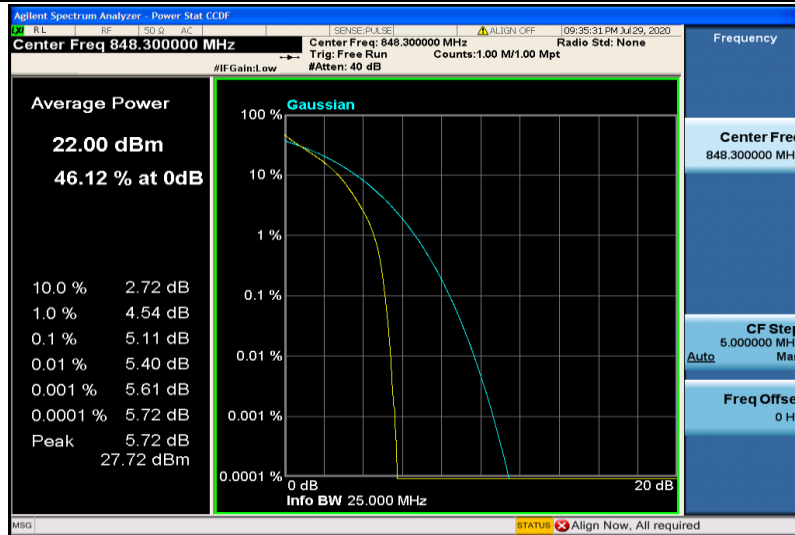

Band5-1.4MHz-QPSK-20643-1RB#0

Band5-1.4MHz-QPSK-20643-6RB#0