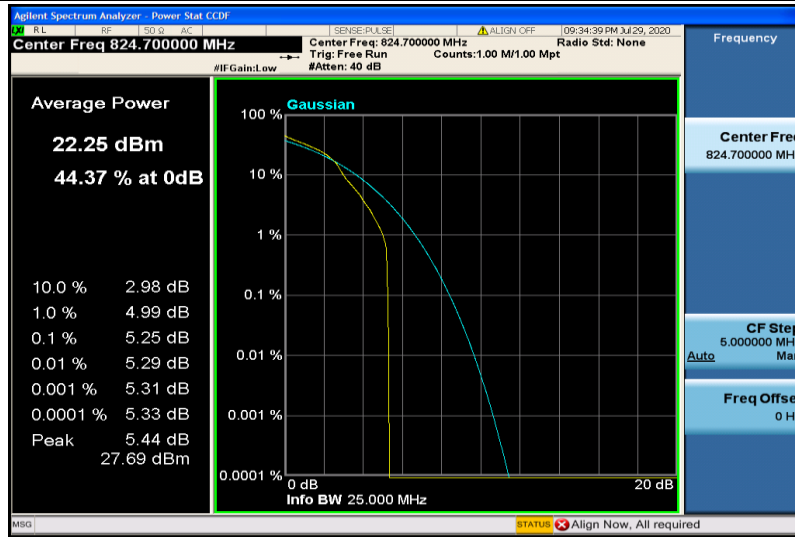

Band5-1.4MHz-QPSK-20643-6RB#0

Band5-1.4MHz-16QAM-20407-1RB#0