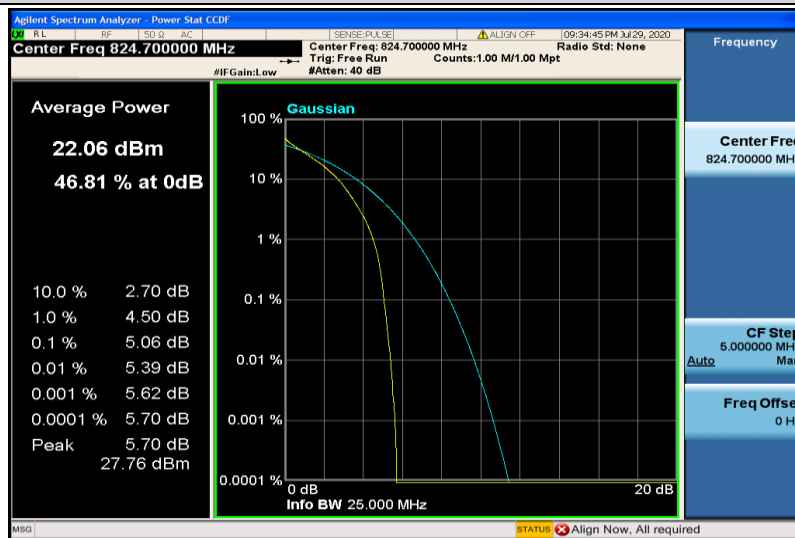

Band4-20MHz-16QAM-20175-1RB#0

Band4-20MHz-16QAM-20175-100RB#0

Band4-20MHz-16QAM-20300-1RB#0

Band4-20MHz-16QAM-20300-100RB#0

Band5-1.4MHz-QPSK-20407-1RB#0

Band5-1.4MHz-QPSK-20407-6RB#0

Band5-1.4MHz-QPSK-20525-1RB#0