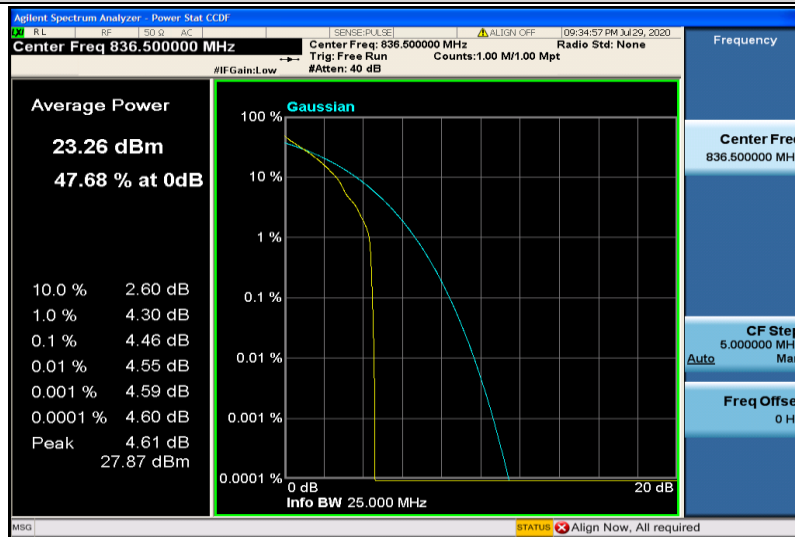

Band4-20MHz-16QAM-20175-1RB#0

Band4-20MHz-16QAM-20175-100RB#0

Band4-20MHz-16QAM-20300-1RB#0

Band4-20MHz-16QAM-20300-100RB#0

Band5-1.4MHz-QPSK-20407-1RB#0

Band5-1.4MHz-QPSK-20407-6RB#0

Band5-1.4MHz-QPSK-20525-1RB#0