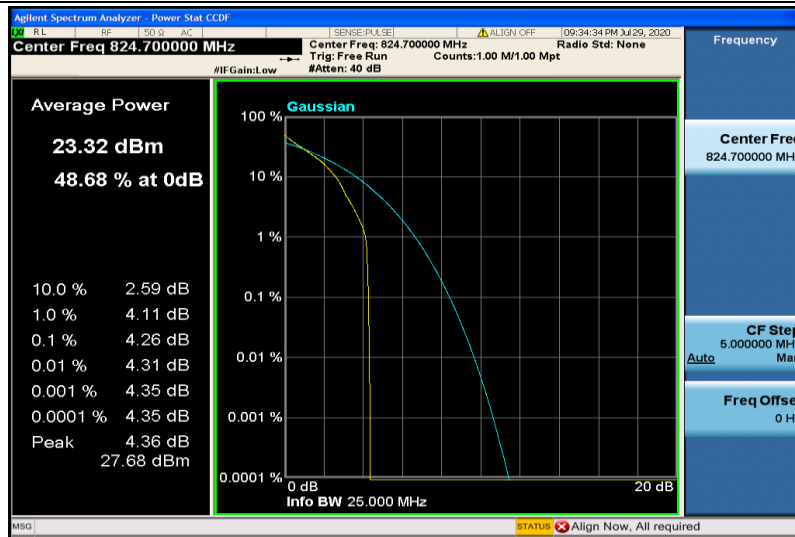

Band4-20MHz-16QAM-20175-1RB#0

Band4-20MHz-16QAM-20175-100RB#0

Band4-20MHz-16QAM-20300-1RB#0

Band4-20MHz-16QAM-20300-100RB#0

Band5-1.4MHz-QPSK-20407-1RB#0

Band5-1.4MHz-QPSK-20407-6RB#0

Band5-1.4MHz-QPSK-20525-1RB#0