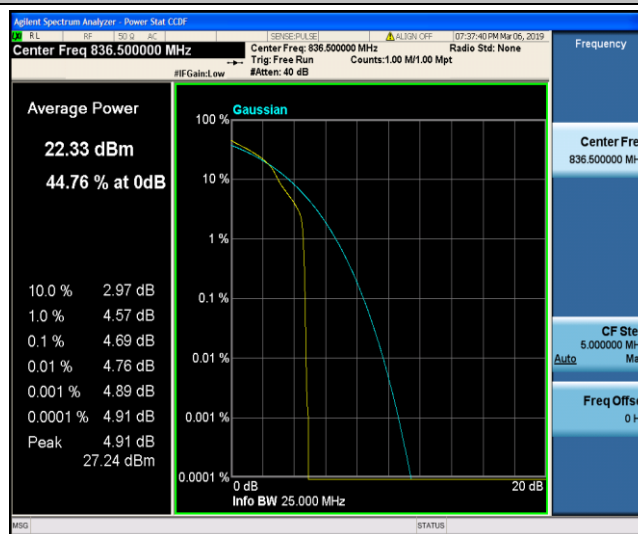

Band5\_1.4MHz\_QPSK\_20643\_1RB#0

Band5\_1.4MHz\_QPSK\_20643\_6RB#0

Band5\_1.4MHz\_16QAM\_20407\_1RB#0

Band5\_1.4MHz\_16QAM\_20407\_6RB#0

Band5\_1.4MHz\_16QAM\_20525\_1RB#0

Band5\_1.4MHz\_16QAM\_20525\_6RB#0