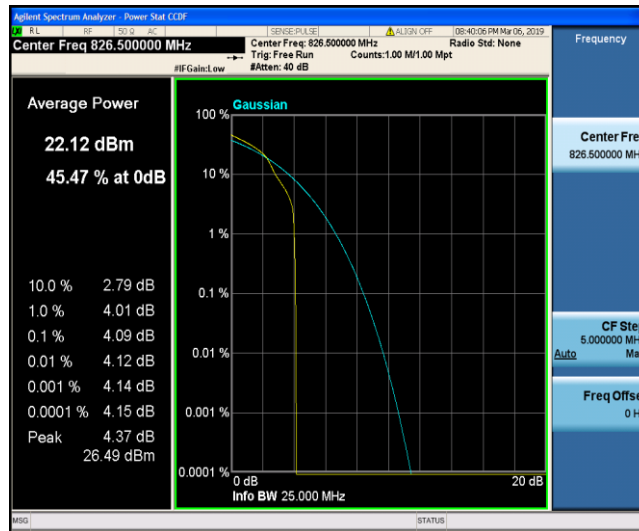

Band5\_5MHz\_QPSK\_20425\_1RB#0

Band5\_5MHz\_QPSK\_20425\_25RB#0

Band5\_5MHz\_QPSK\_20525\_1RB#0

Band5\_5MHz\_QPSK\_20525\_25RB#0

Band5\_5MHz\_QPSK\_20625\_1RB#0

Band5\_5MHz\_QPSK\_20625\_25RB#0

Band5\_5MHz\_16QAM\_20425\_1RB#0