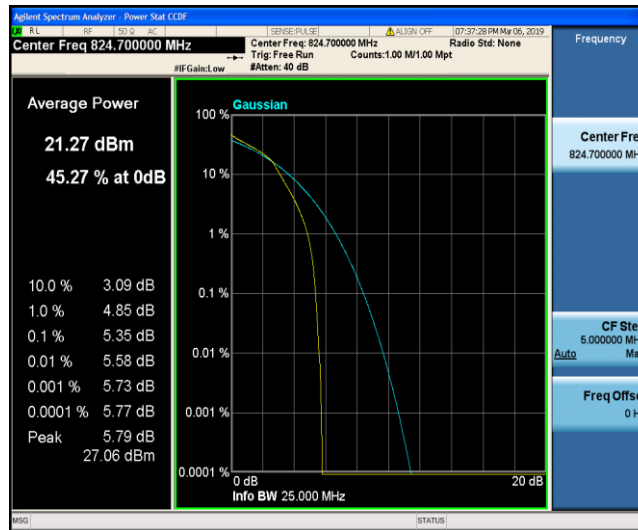

Band5_1.4MHz_16QAM_20407_1RB#0

Band5_1.4MHz_16QAM_20407_6RB#0