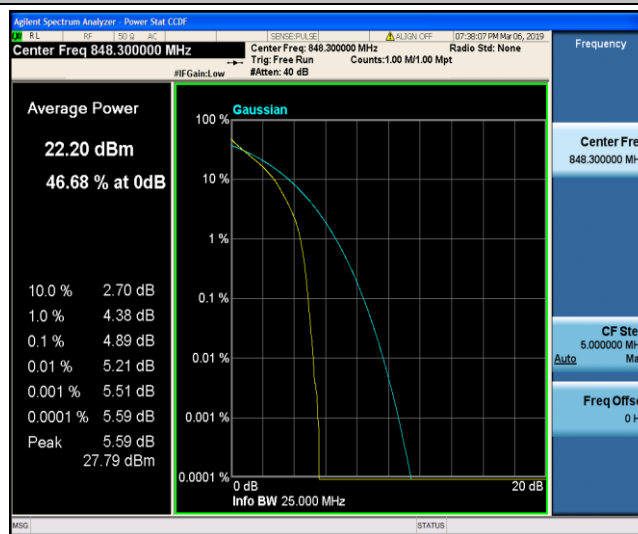

Band5_1.4MHz_QPSK_20643_1RB#0

Band5_1.4MHz_QPSK_20643_6RB#0