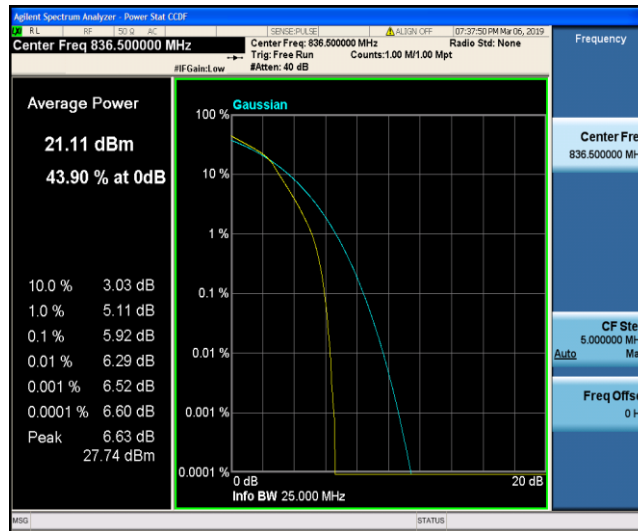

Band5\_1.4MHz\_QPSK\_20643\_1RB#0

Band5\_1.4MHz\_QPSK\_20643\_6RB#0

Band5\_1.4MHz\_16QAM\_20407\_1RB#0

Band5\_1.4MHz\_16QAM\_20407\_6RB#0

Band5\_1.4MHz\_16QAM\_20525\_1RB#0

Band5\_1.4MHz\_16QAM\_20525\_6RB#0