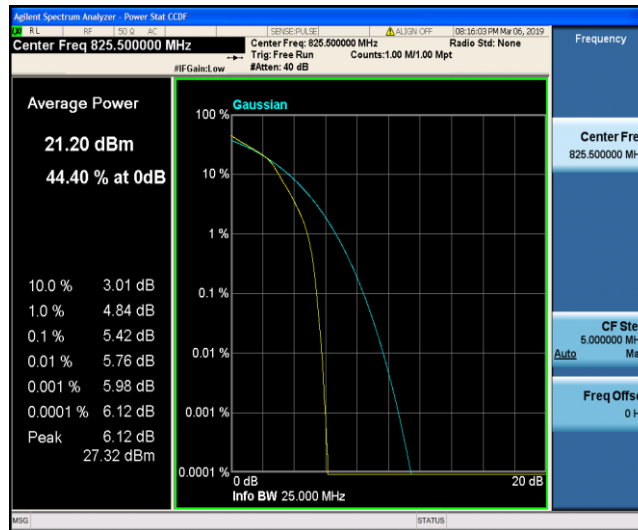

Band5_3MHz_16QAM_20415_1RB#0

Band5_3MHz_16QAM_20415_15RB#0