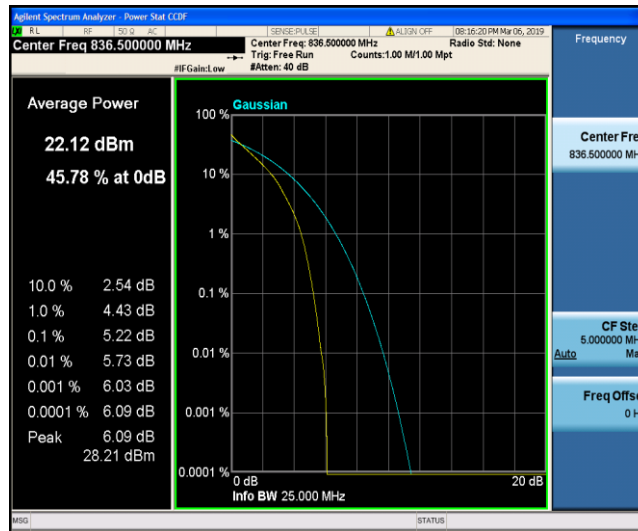

Band5\_1.4MHz\_16QAM\_20643\_1RB#0

Band5\_1.4MHz\_16QAM\_20643\_6RB#0

Band5\_3MHz\_QPSK\_20415\_1RB#0

Band5\_3MHz\_QPSK\_20415\_15RB#0

Band5\_3MHz\_QPSK\_20525\_1RB#0

Band5\_3MHz\_QPSK\_20525\_15RB#0

Band5\_3MHz\_QPSK\_20635\_1RB#0