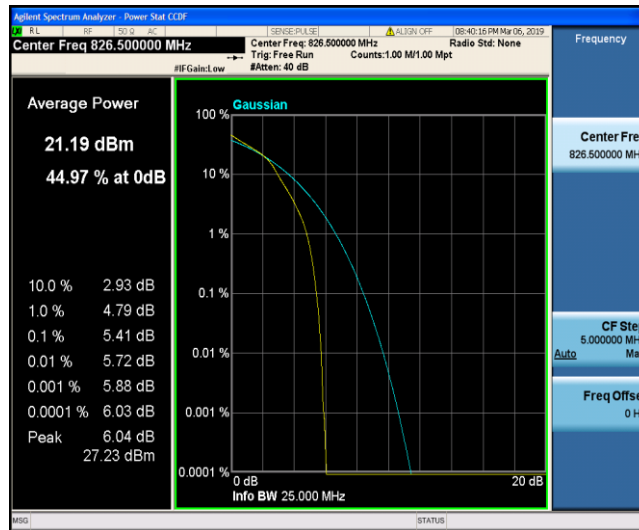

Band5\_5MHz\_QPSK\_20425\_1RB#0

Band5\_5MHz\_QPSK\_20425\_25RB#0

Band5\_5MHz\_QPSK\_20525\_1RB#0

Band5\_5MHz\_QPSK\_20525\_25RB#0

Band5\_5MHz\_QPSK\_20625\_1RB#0

Band5\_5MHz\_QPSK\_20625\_25RB#0

Band5\_5MHz\_16QAM\_20425\_1RB#0