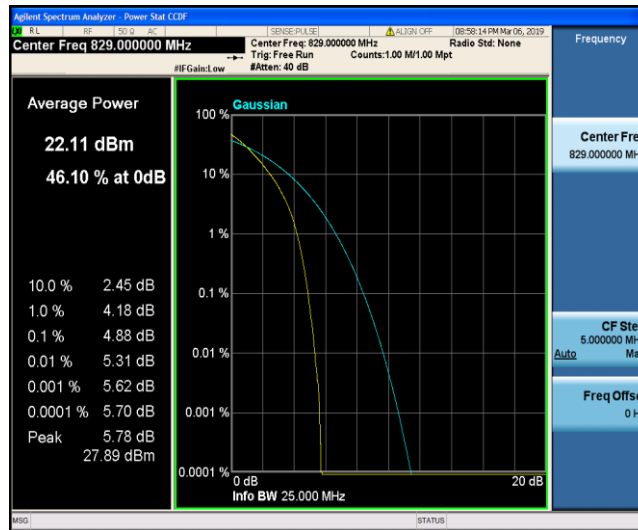

Band5\_5MHz\_16QAM\_20425\_25RB#0

Band5\_5MHz\_16QAM\_20525\_1RB#0

Band5\_5MHz\_16QAM\_20525\_25RB#0

Band5\_5MHz\_16QAM\_20625\_1RB#0

Band5\_5MHz\_16QAM\_20625\_25RB#0

Band5\_10MHz\_QPSK\_20450\_1RB#0

Band5\_10MHz\_QPSK\_20450\_50RB#0