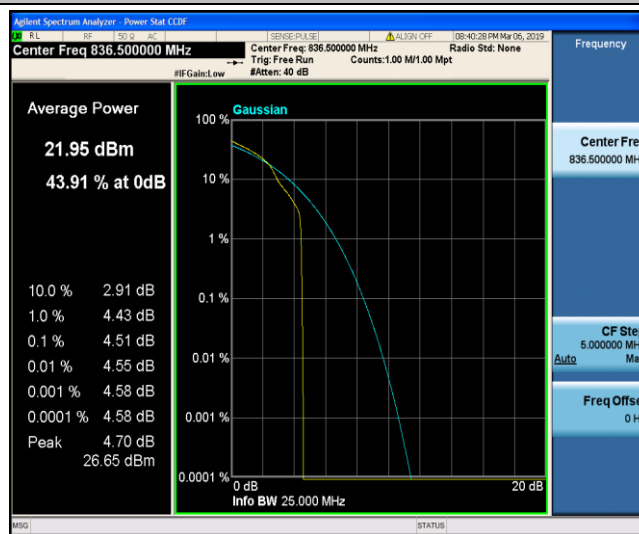

Band5_5MHz_16QAM_20425_25RB#0

Band5_5MHz_16QAM_20525_1RB#0