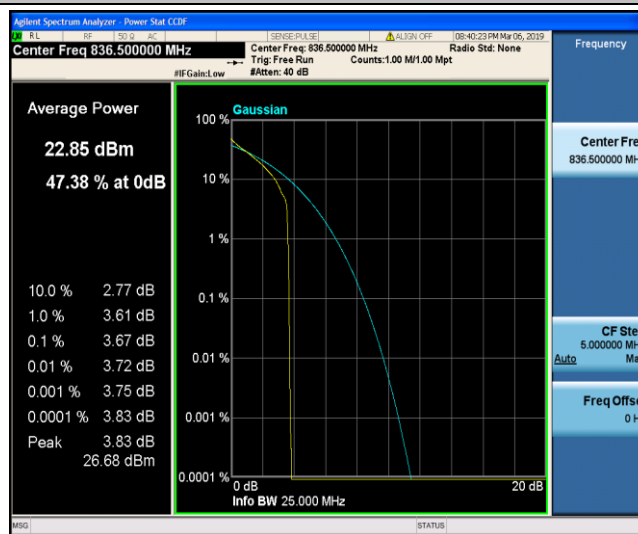

Band5_5MHz_QPSK_20425_25RB#0

Band5_5MHz_QPSK_20525_1RB#0