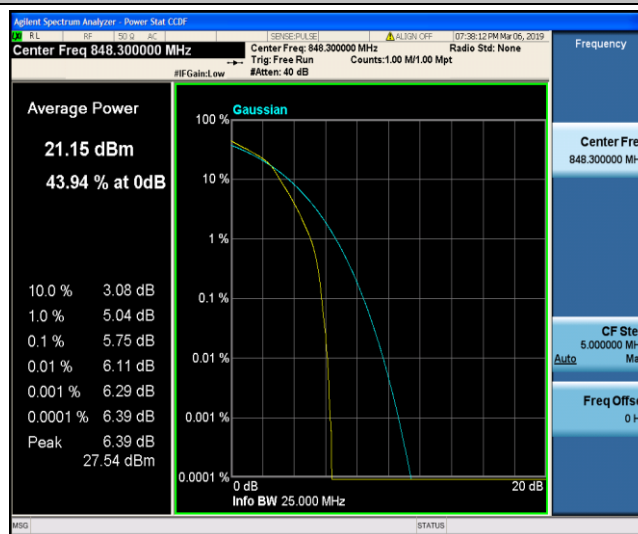

Band5_1.4MHz_16QAM_20643_1RB#0

Band5_1.4MHz_16QAM_20643_6RB#0