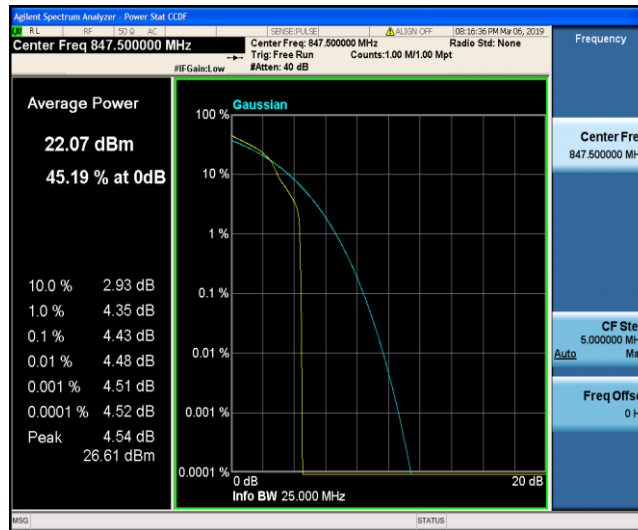

Band5\_3MHz\_QPSK\_20635\_15RB#0

Band5\_3MHz\_16QAM\_20415\_1RB#0

Band5\_3MHz\_16QAM\_20415\_15RB#0

Band5\_3MHz\_16QAM\_20525\_1RB#0

Band5\_3MHz\_16QAM\_20525\_15RB#0

Band5\_3MHz\_16QAM\_20635\_1RB#0

Band5\_3MHz\_16QAM\_20635\_15RB#0