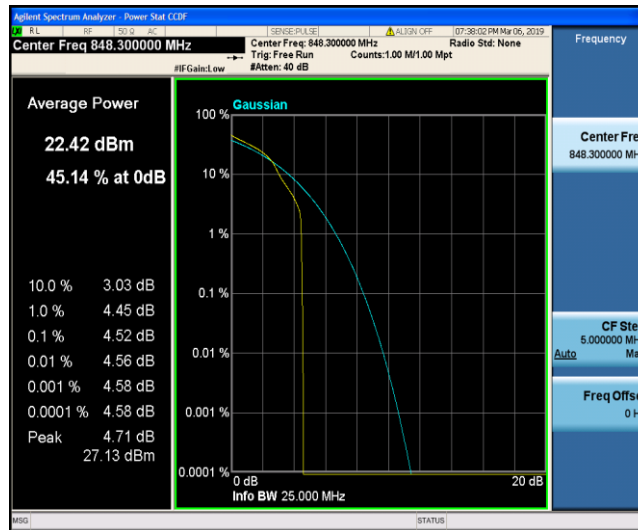

Band5\_1.4MHz\_QPSK\_20643\_1RB#0

Band5\_1.4MHz\_QPSK\_20643\_6RB#0

Band5\_1.4MHz\_16QAM\_20407\_1RB#0

Band5\_1.4MHz\_16QAM\_20407\_6RB#0

Band5\_1.4MHz\_16QAM\_20525\_1RB#0

Band5\_1.4MHz\_16QAM\_20525\_6RB#0