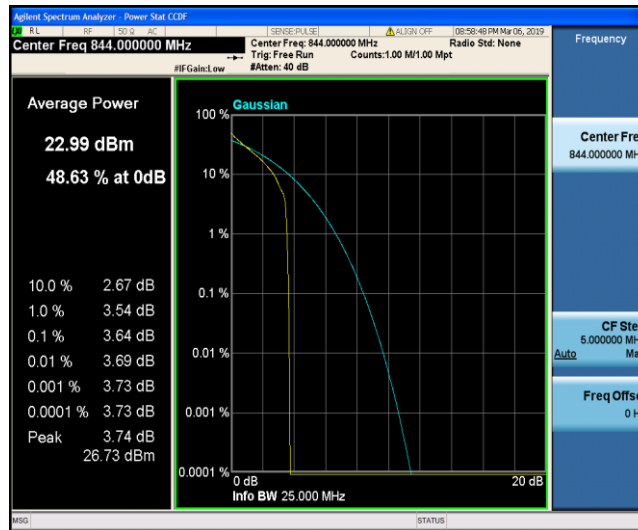

Band5_10MHz_QPSK_20525_50RB#0

Band5_10MHz_QPSK_20600_1RB#0