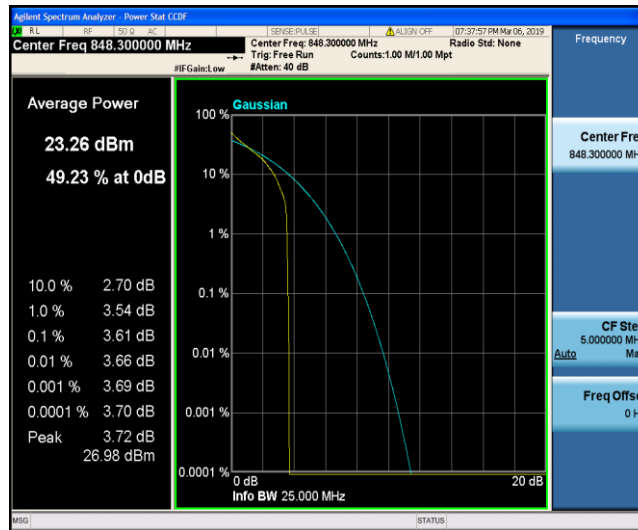

Band4\_20MHz\_16QAM\_20300\_1RB#0

Band4\_20MHz\_16QAM\_20300\_100RB#0

Band5\_1.4MHz\_QPSK\_20407\_1RB#0

Band5\_1.4MHz\_QPSK\_20407\_6RB#0

Band5\_1.4MHz\_QPSK\_20525\_1RB#0

Band5\_1.4MHz\_QPSK\_20525\_6RB#0