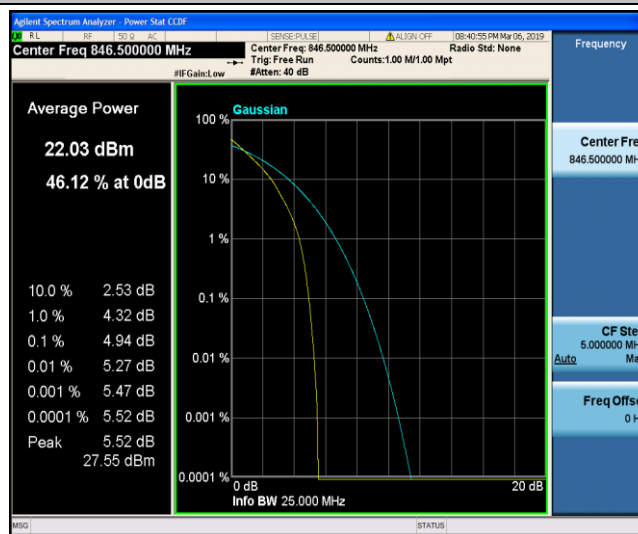

Band5\_5MHz\_QPSK\_20425\_1RB#0

Band5\_5MHz\_QPSK\_20425\_25RB#0

Band5\_5MHz\_QPSK\_20525\_1RB#0

Band5\_5MHz\_QPSK\_20525\_25RB#0

Band5\_5MHz\_QPSK\_20625\_1RB#0

Band5\_5MHz\_QPSK\_20625\_25RB#0

Band5\_5MHz\_16QAM\_20425\_1RB#0