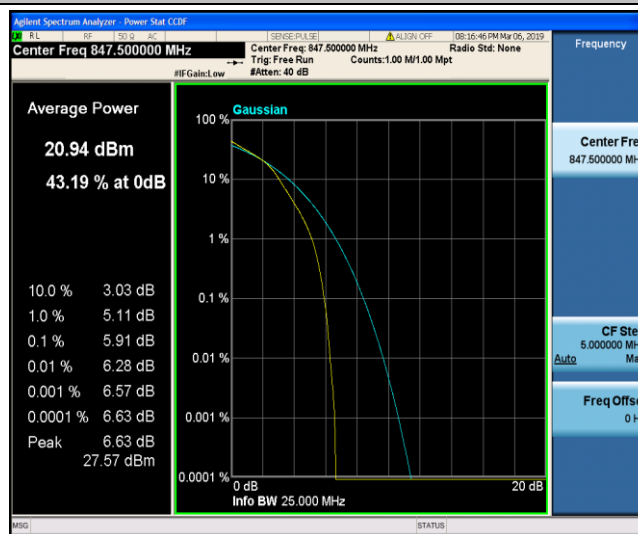

Band5\_3MHz\_QPSK\_20635\_15RB#0

Band5\_3MHz\_16QAM\_20415\_1RB#0

Band5\_3MHz\_16QAM\_20415\_15RB#0

Band5\_3MHz\_16QAM\_20525\_1RB#0

Band5\_3MHz\_16QAM\_20525\_15RB#0

Band5\_3MHz\_16QAM\_20635\_1RB#0

Band5\_3MHz\_16QAM\_20635\_15RB#0