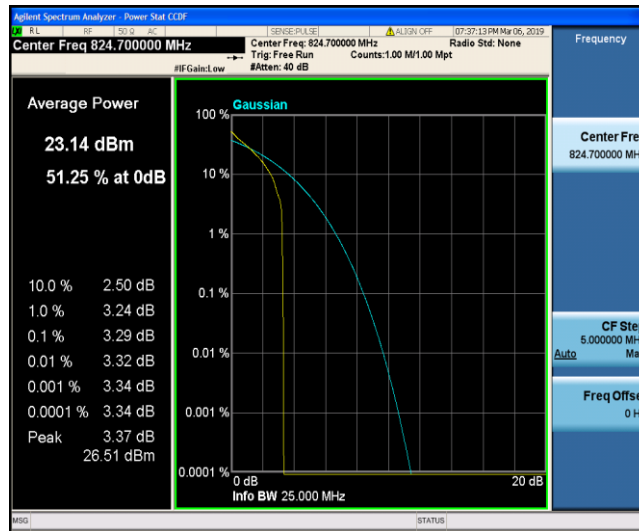

Band4_20MHz_16QAM_20300_100RB#0

Band5_1.4MHz_QPSK_20407_1RB#0