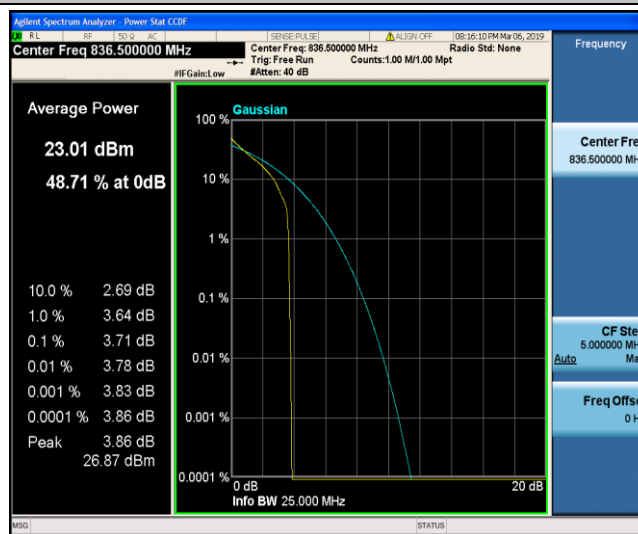

Band5\_1.4MHz\_16QAM\_20643\_1RB#0

Band5\_1.4MHz\_16QAM\_20643\_6RB#0

Band5\_3MHz\_QPSK\_20415\_1RB#0

Band5\_3MHz\_QPSK\_20415\_15RB#0

Band5\_3MHz\_QPSK\_20525\_1RB#0

Band5\_3MHz\_QPSK\_20525\_15RB#0

Band5\_3MHz\_QPSK\_20635\_1RB#0