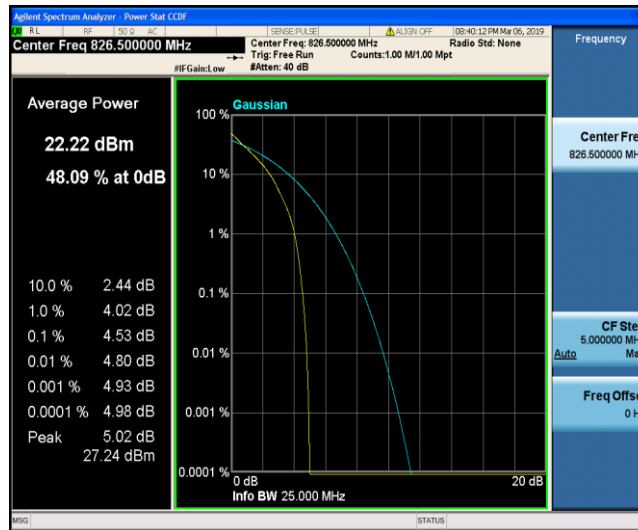

Band5_5MHz_QPSK_20425_1RB#0

Band5_5MHz_QPSK_20425_25RB#0