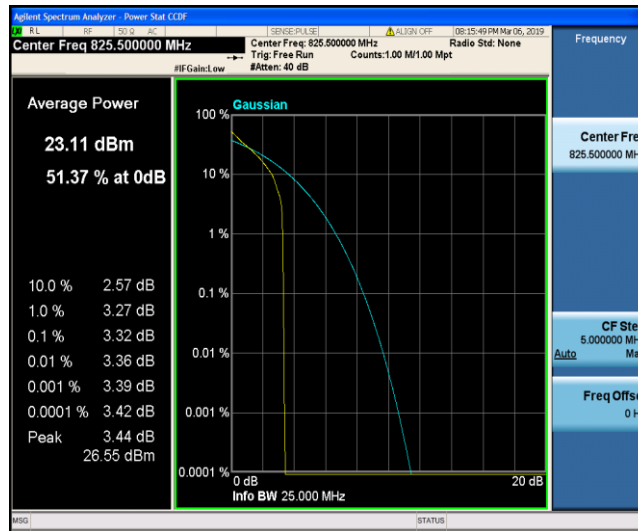

Band5_1.4MHz_16QAM_20643_6RB#0

Band5_3MHz_QPSK_20415_1RB#0