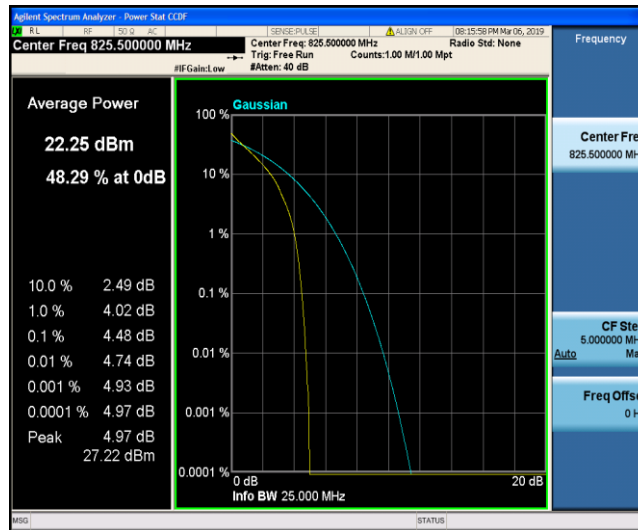

Band5_3MHz_QPSK_20415_1RB#0

Band5_3MHz_QPSK_20415_15RB#0