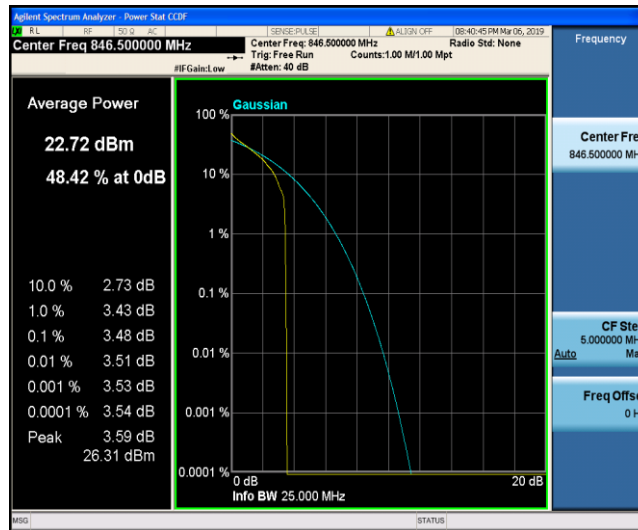

Band5\_5MHz\_QPSK\_20425\_1RB#0

Band5\_5MHz\_QPSK\_20425\_25RB#0

Band5\_5MHz\_QPSK\_20525\_1RB#0

Band5\_5MHz\_QPSK\_20525\_25RB#0

Band5\_5MHz\_QPSK\_20625\_1RB#0

Band5\_5MHz\_QPSK\_20625\_25RB#0

Band5\_5MHz\_16QAM\_20425\_1RB#0