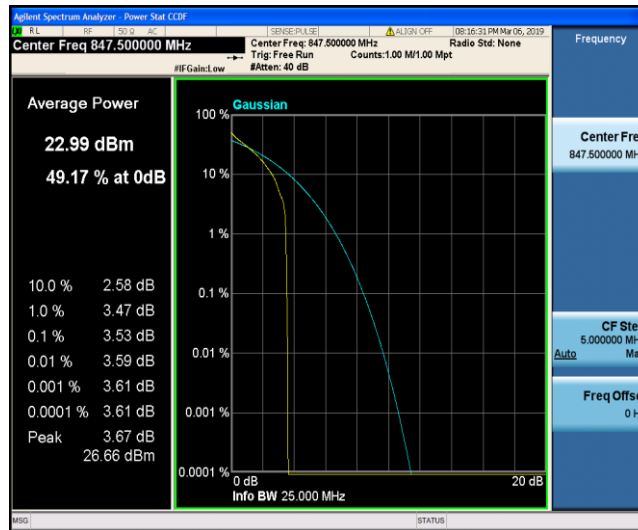

Band5\_1.4MHz\_16QAM\_20643\_1RB#0

Band5\_1.4MHz\_16QAM\_20643\_6RB#0

Band5\_3MHz\_QPSK\_20415\_1RB#0

Band5\_3MHz\_QPSK\_20415\_15RB#0

Band5\_3MHz\_QPSK\_20525\_1RB#0

Band5\_3MHz\_QPSK\_20525\_15RB#0

Band5\_3MHz\_QPSK\_20635\_1RB#0