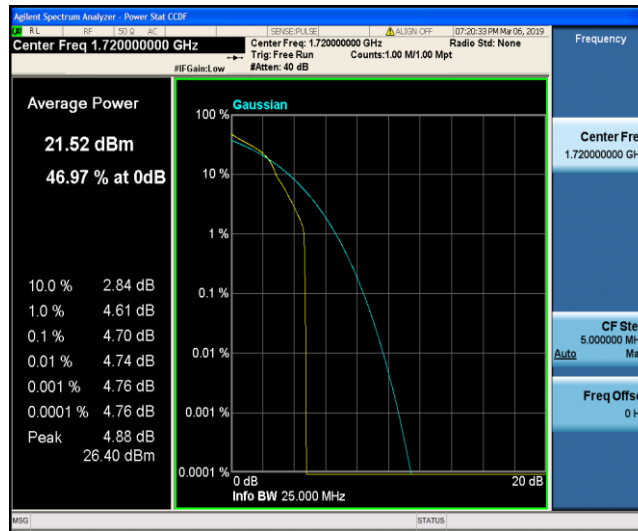

Band4_20MHz_QPSK_20300_100RB#0

Band4_20MHz_16QAM_20050_1RB#0