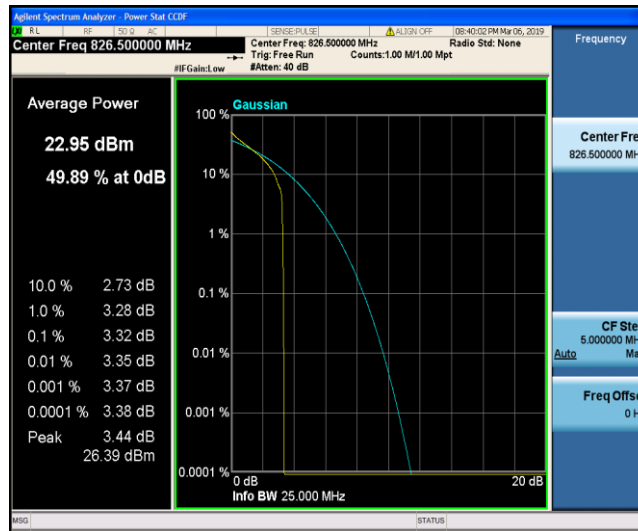

Band5\_3MHz\_QPSK\_20635\_15RB#0

Band5\_3MHz\_16QAM\_20415\_1RB#0

Band5\_3MHz\_16QAM\_20415\_15RB#0

Band5\_3MHz\_16QAM\_20525\_1RB#0

Band5\_3MHz\_16QAM\_20525\_15RB#0

Band5\_3MHz\_16QAM\_20635\_1RB#0

Band5\_3MHz\_16QAM\_20635\_15RB#0