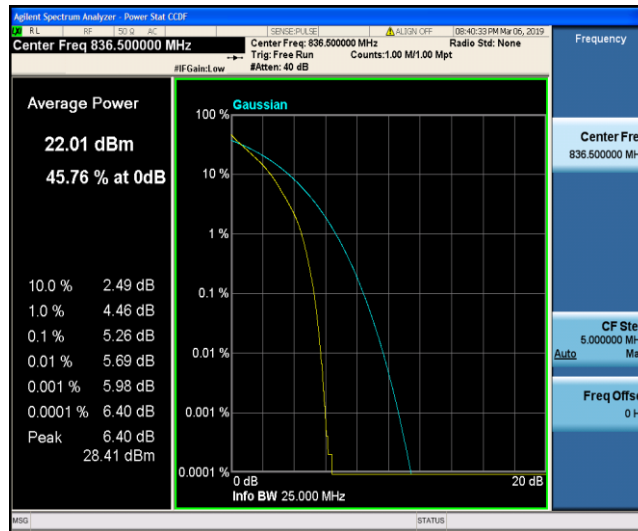

Band5_5MHz_QPSK_20525_1RB#0

Band5_5MHz_QPSK_20525_25RB#0