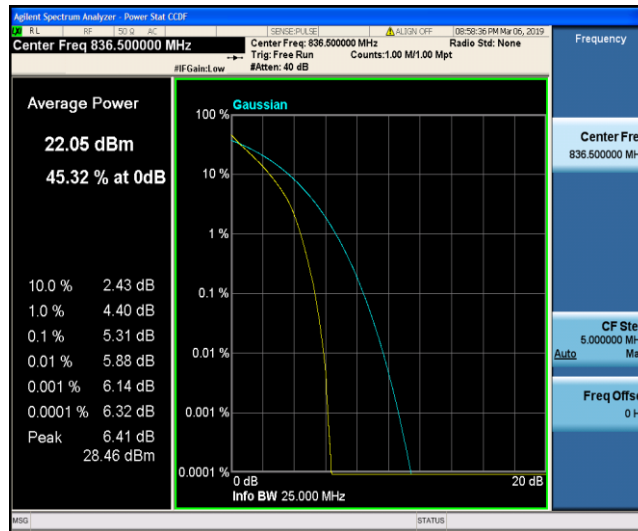

Band5_10MHz_QPSK_20525_1RB#0

Band5_10MHz_QPSK_20525_50RB#0