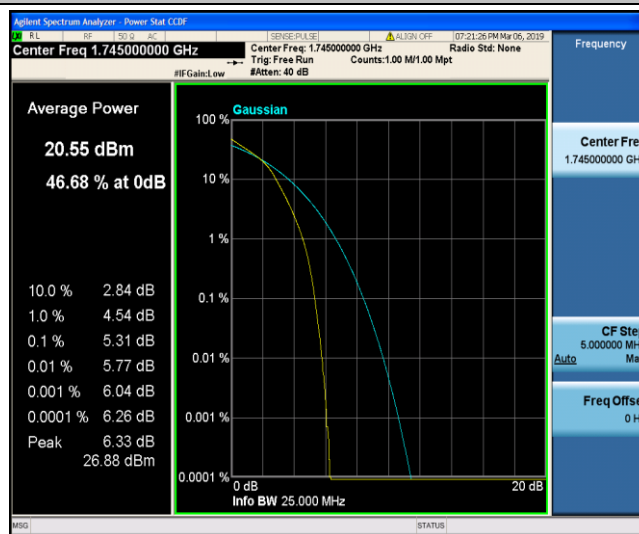

Band4_20MHz_16QAM_20300_1RB#0

Band4_20MHz_16QAM_20300_100RB#0