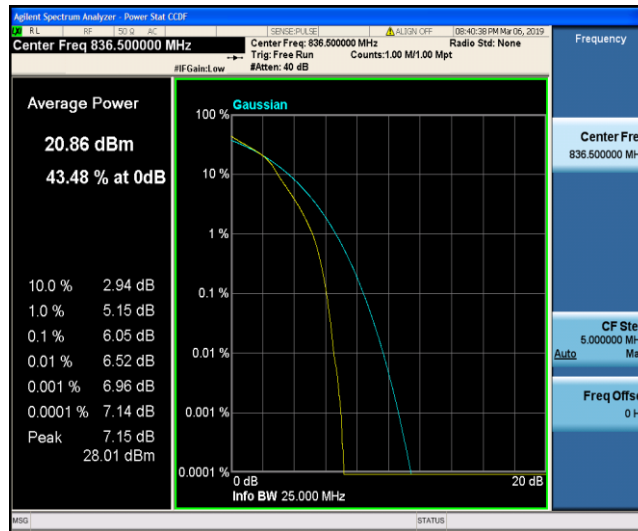

Band5_5MHz_16QAM_20525_1RB#0

Band5_5MHz_16QAM_20525_25RB#0