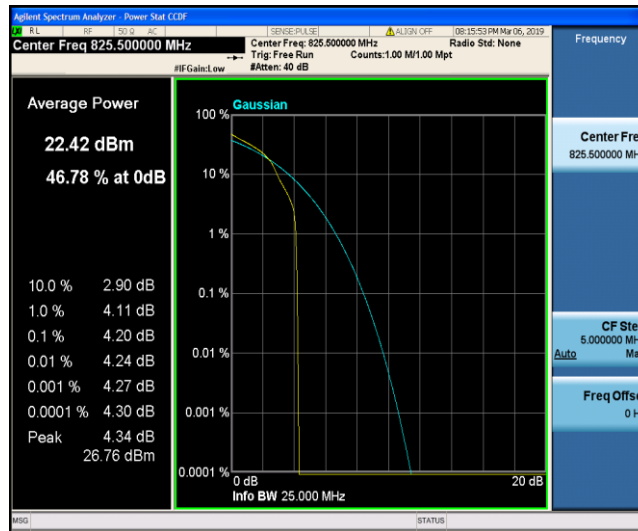

Band5_3MHz_QPSK_20635_15RB#0

Band5_3MHz_16QAM_20415_1RB#0