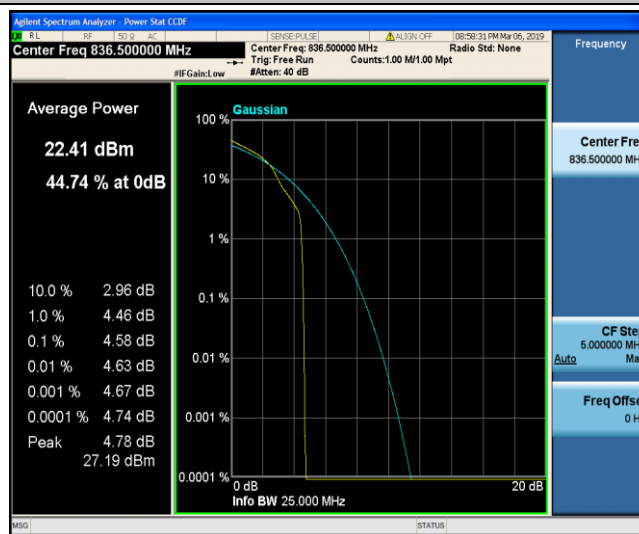

Band5\_10MHz\_QPSK\_20525\_1RB#0

Band5\_10MHz\_QPSK\_20525\_50RB#0

Band5\_10MHz\_QPSK\_20600\_1RB#0

Band5\_10MHz\_QPSK\_20600\_50RB#0

Band5\_10MHz\_16QAM\_20450\_1RB#0

Band5\_10MHz\_16QAM\_20450\_50RB#0

Band5\_10MHz\_16QAM\_20525\_1RB#0