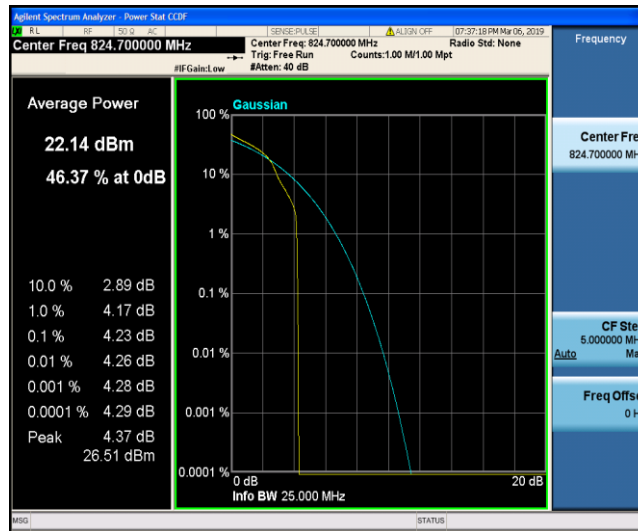

Band5_1.4MHz_QPSK_20643_6RB#0

Band5_1.4MHz_16QAM_20407_1RB#0