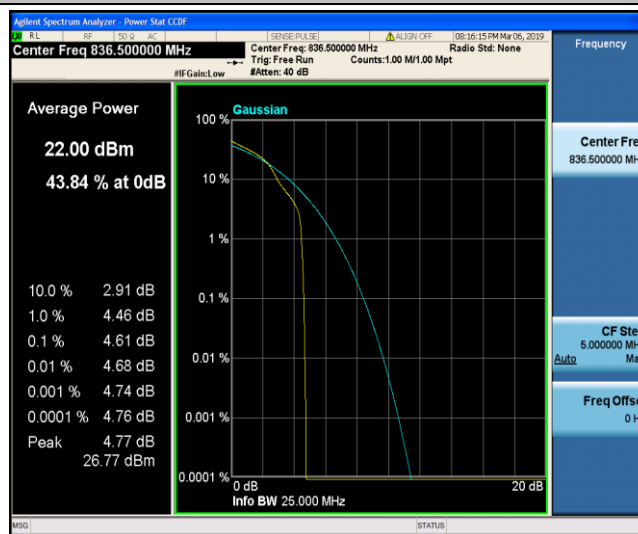

Band5_3MHz_16QAM_20415_15RB#0

Band5_3MHz_16QAM_20525_1RB#0