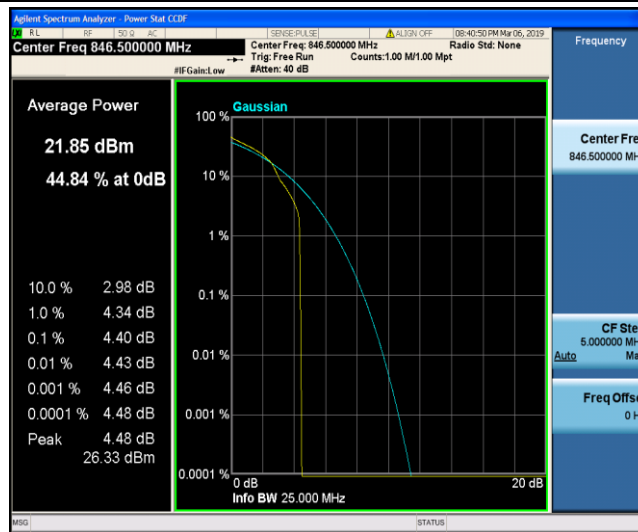

Band5\_5MHz\_16QAM\_20425\_25RB#0

Band5\_5MHz\_16QAM\_20525\_1RB#0

Band5\_5MHz\_16QAM\_20525\_25RB#0

Band5\_5MHz\_16QAM\_20625\_1RB#0

Band5\_5MHz\_16QAM\_20625\_25RB#0

Band5\_10MHz\_QPSK\_20450\_1RB#0

Band5\_10MHz\_QPSK\_20450\_50RB#0