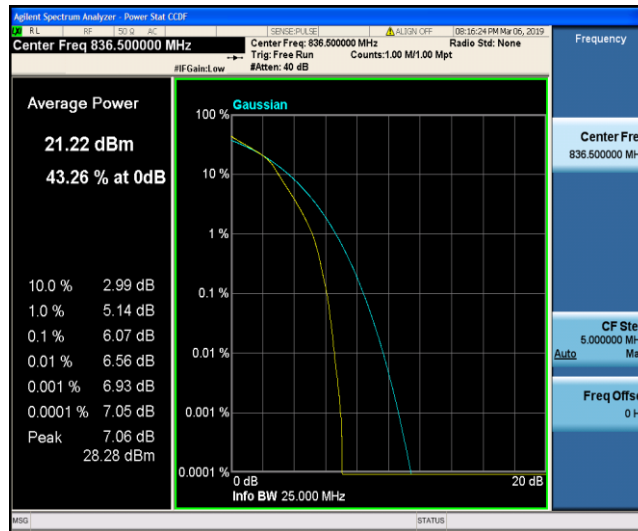

Band5\_3MHz\_QPSK\_20635\_15RB#0

Band5\_3MHz\_16QAM\_20415\_1RB#0

Band5\_3MHz\_16QAM\_20415\_15RB#0

Band5\_3MHz\_16QAM\_20525\_1RB#0

Band5\_3MHz\_16QAM\_20525\_15RB#0

Band5\_3MHz\_16QAM\_20635\_1RB#0

Band5\_3MHz\_16QAM\_20635\_15RB#0