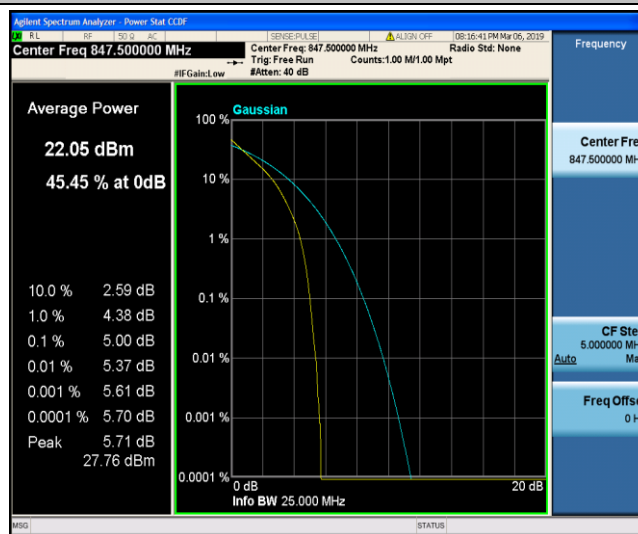

Band5\_1.4MHz\_16QAM\_20643\_1RB#0

Band5\_1.4MHz\_16QAM\_20643\_6RB#0

Band5\_3MHz\_QPSK\_20415\_1RB#0

Band5\_3MHz\_QPSK\_20415\_15RB#0

Band5\_3MHz\_QPSK\_20525\_1RB#0

Band5\_3MHz\_QPSK\_20525\_15RB#0

Band5\_3MHz\_QPSK\_20635\_1RB#0