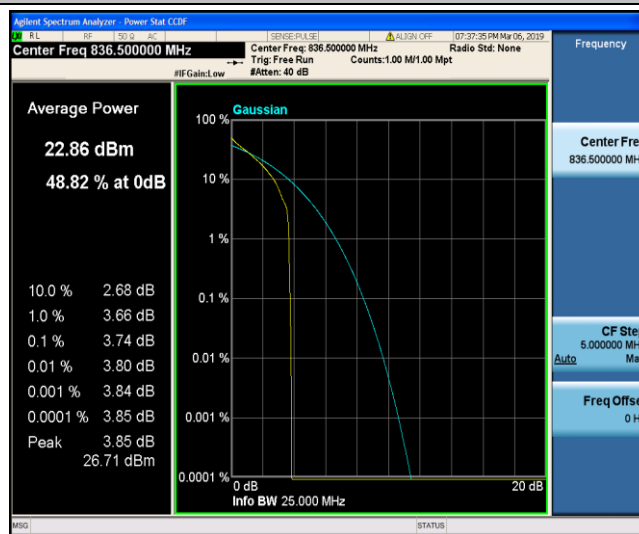

Band4\_20MHz\_16QAM\_20300\_1RB#0

Band4\_20MHz\_16QAM\_20300\_100RB#0

Band5\_1.4MHz\_QPSK\_20407\_1RB#0

Band5\_1.4MHz\_QPSK\_20407\_6RB#0

Band5\_1.4MHz\_QPSK\_20525\_1RB#0

Band5\_1.4MHz\_QPSK\_20525\_6RB#0