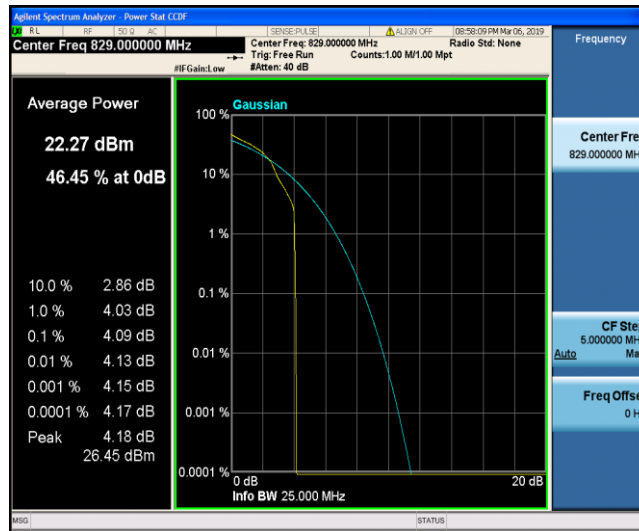

Band5\_10MHz\_QPSK\_20525\_1RB#0

Band5\_10MHz\_QPSK\_20525\_50RB#0

Band5\_10MHz\_QPSK\_20600\_1RB#0

Band5\_10MHz\_QPSK\_20600\_50RB#0

Band5\_10MHz\_16QAM\_20450\_1RB#0

Band5\_10MHz\_16QAM\_20450\_50RB#0

Band5\_10MHz\_16QAM\_20525\_1RB#0