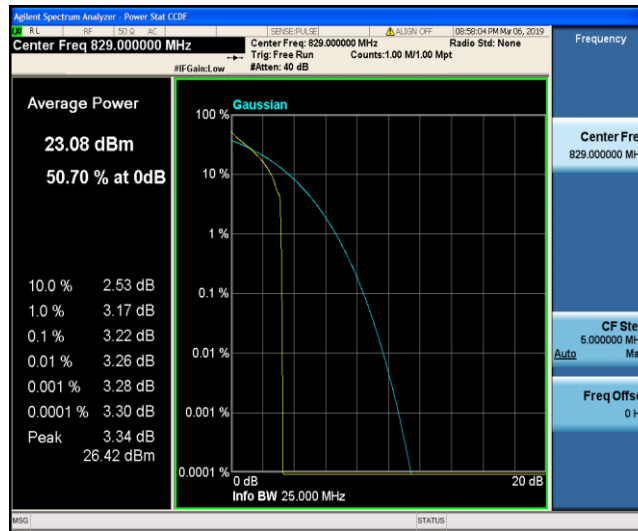

Band5\_5MHz\_16QAM\_20425\_25RB#0

Band5\_5MHz\_16QAM\_20525\_1RB#0

Band5\_5MHz\_16QAM\_20525\_25RB#0

Band5\_5MHz\_16QAM\_20625\_1RB#0

Band5\_5MHz\_16QAM\_20625\_25RB#0

Band5\_10MHz\_QPSK\_20450\_1RB#0

Band5\_10MHz\_QPSK\_20450\_50RB#0