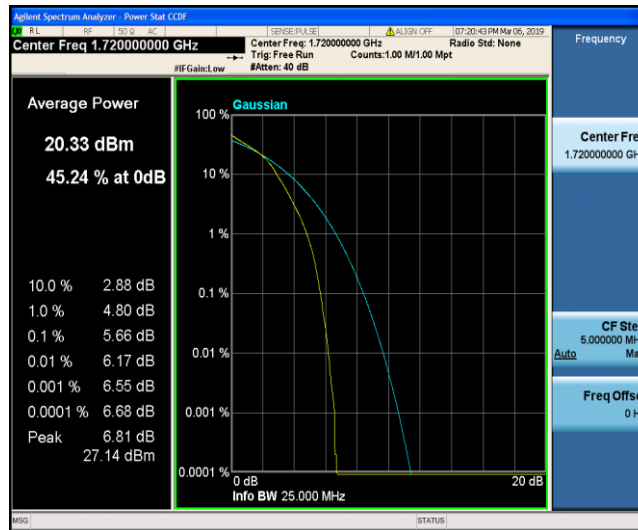

Band4_20MHz_16QAM_20050_1RB#0

Band4_20MHz_16QAM_20050_100RB#0