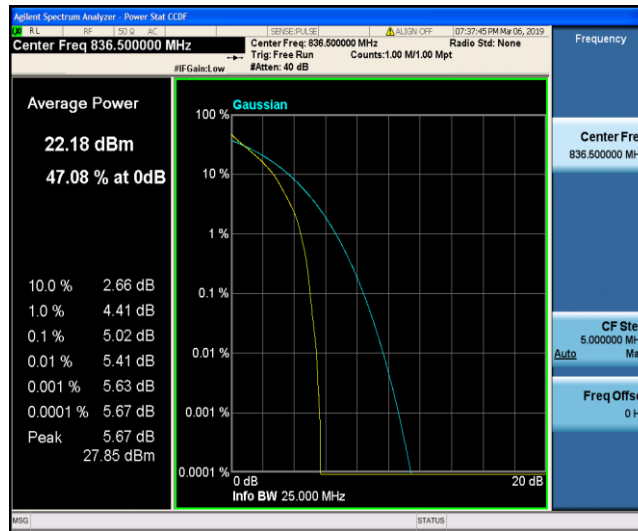

Band4\_20MHz\_16QAM\_20300\_1RB#0

Band4\_20MHz\_16QAM\_20300\_100RB#0

Band5\_1.4MHz\_QPSK\_20407\_1RB#0

Band5\_1.4MHz\_QPSK\_20407\_6RB#0

Band5\_1.4MHz\_QPSK\_20525\_1RB#0

Band5\_1.4MHz\_QPSK\_20525\_6RB#0