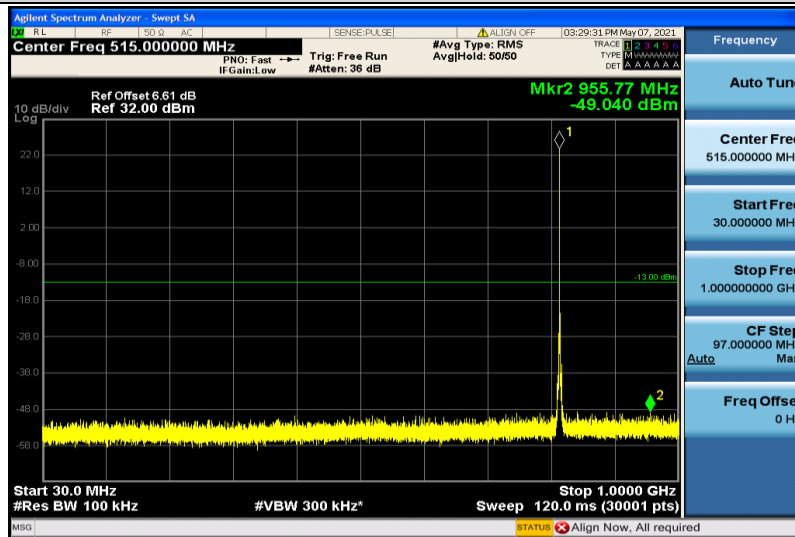

Band26-3MHz-QPSK-26740-1RB#0-30~1000MHz