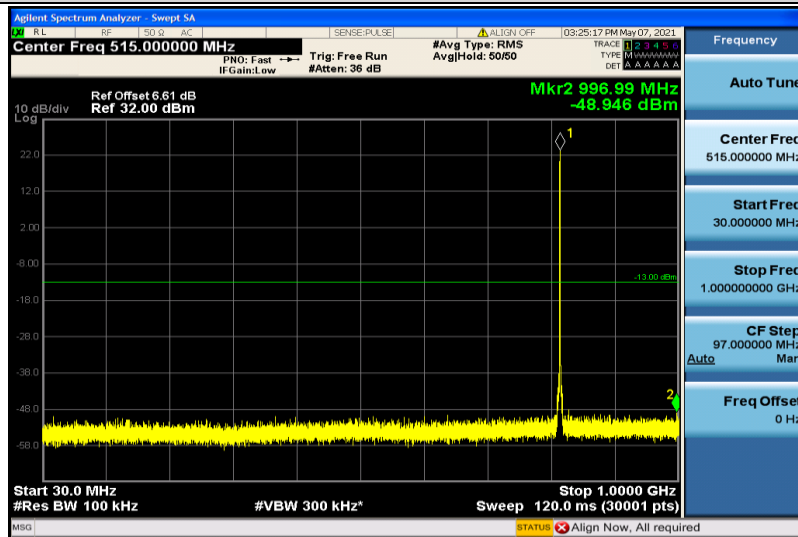

Band26-1.4MHz-16QAM-26697-1RB#0-30~1000MHz

Band26-1.4MHz-16QAM-26697-1RB#0-1000~26000MHz

Band26-1.4MHz-16QAM-26740-1RB#0-30~1000MHz

Band26-1.4MHz-16QAM-26740-1RB#0-1000~26000MHz

Band26-1.4MHz-16QAM-26783-1RB#0-30~1000MHz