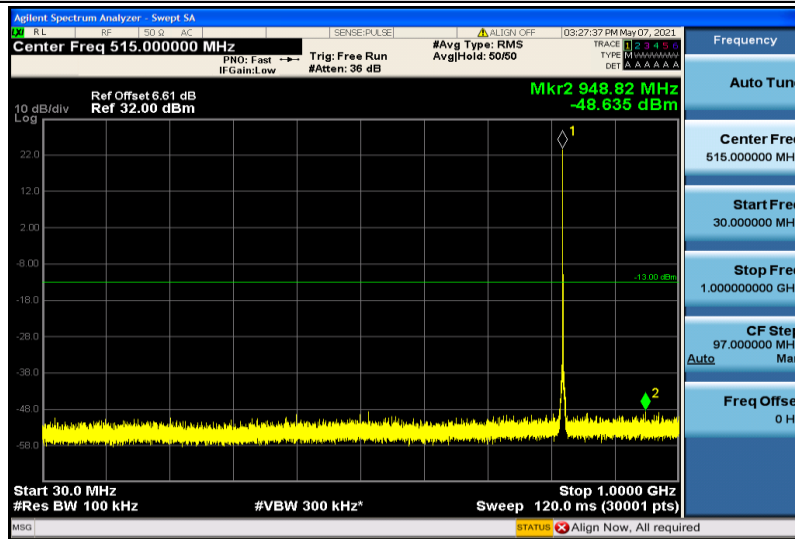

Band26-1.4MHz-16QAM-26697-1RB#0-30~1000MHz

Band26-1.4MHz-16QAM-26697-1RB#0-1000~26000MHz

Band26-1.4MHz-16QAM-26740-1RB#0-30~1000MHz

Band26-1.4MHz-16QAM-26740-1RB#0-1000~26000MHz

Band26-1.4MHz-16QAM-26783-1RB#0-30~1000MHz