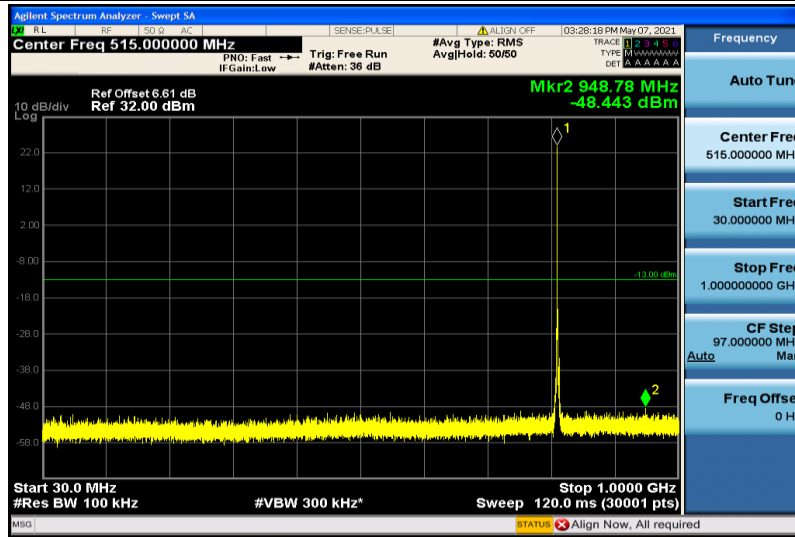

Band26-3MHz-QPSK-26705-1RB#0-30~1000MHz