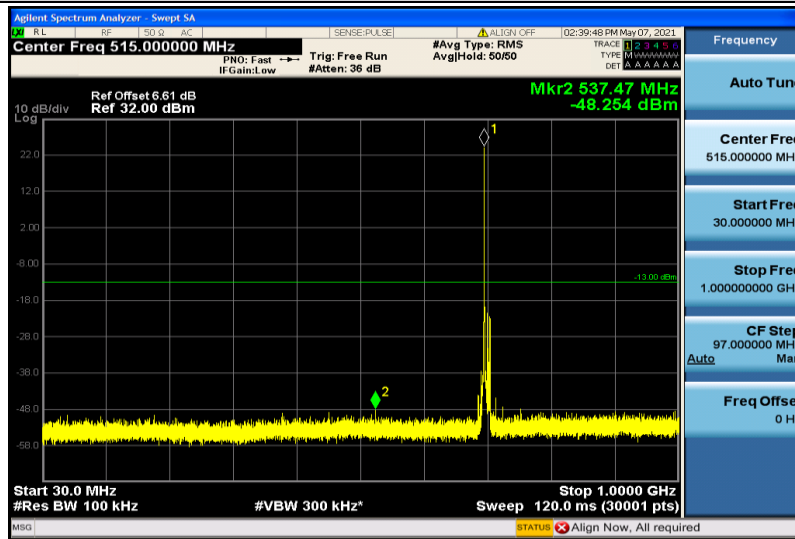

Band12-10MHz-QPSK-23060-1RB#0-1000~26000MHz

Band12-10MHz-QPSK-23095-1RB#0-30~1000MHz