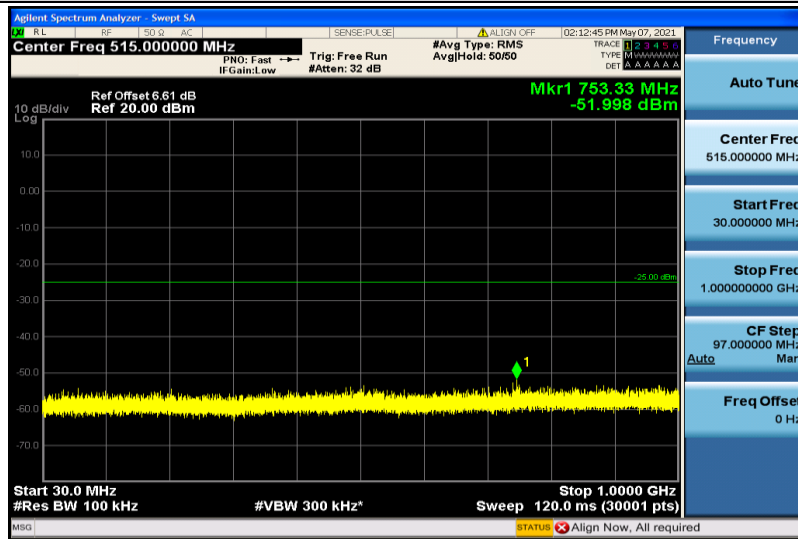

Band7-15MHz-16QAM-20825-1RB#0-1000~26000MHz

Band7-15MHz-16QAM-21100-1RB#0-30~1000MHz