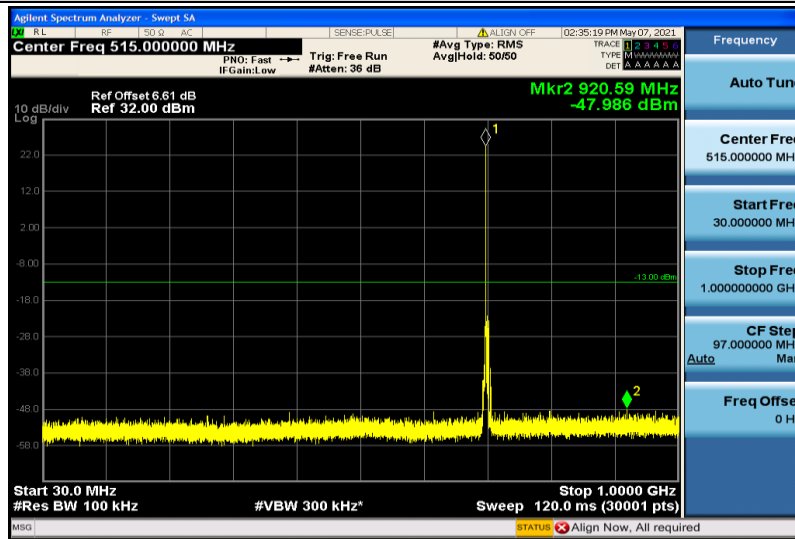

Band12-5MHz-16QAM-23035-1RB#0-1000~26000MHz

Band12-5MHz-16QAM-23095-1RB#0-30~1000MHz