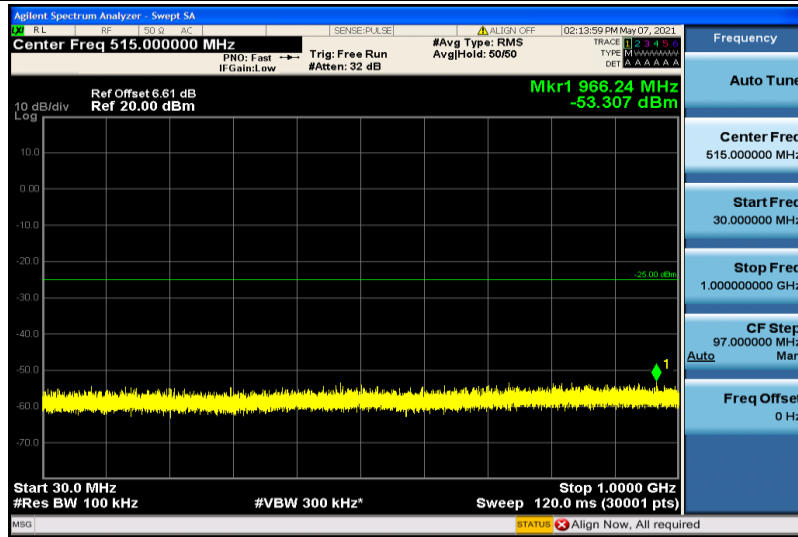

Band7-15MHz-QPSK-21375-1RB#0-1000~26000MHz

Band7-15MHz-16QAM-20825-1RB#0-30~1000MHz

Band7-15MHz-16QAM-20825-1RB#0-1000~26000MHz

Band7-15MHz-16QAM-21100-1RB#0-30~1000MHz

Band7-15MHz-16QAM-21100-1RB#0-1000~26000MHz