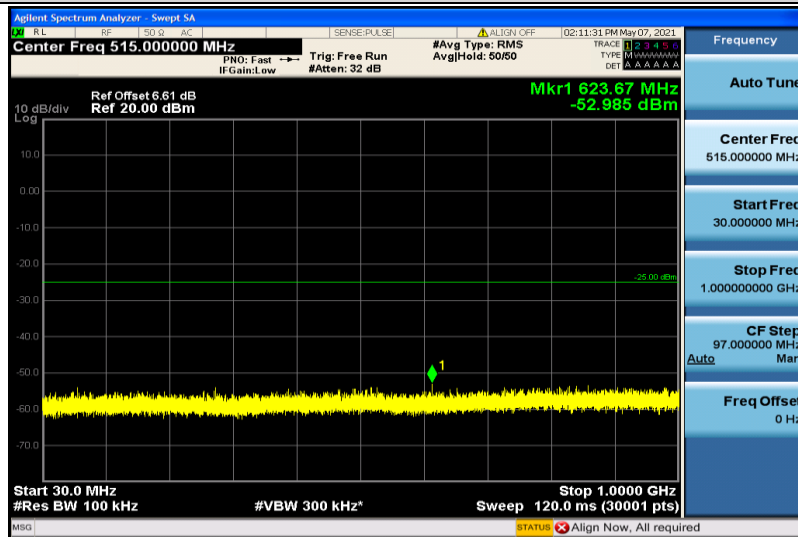

Band7-15MHz-QPSK-21375-1RB#0-1000~26000MHz

Band7-15MHz-16QAM-20825-1RB#0-30~1000MHz