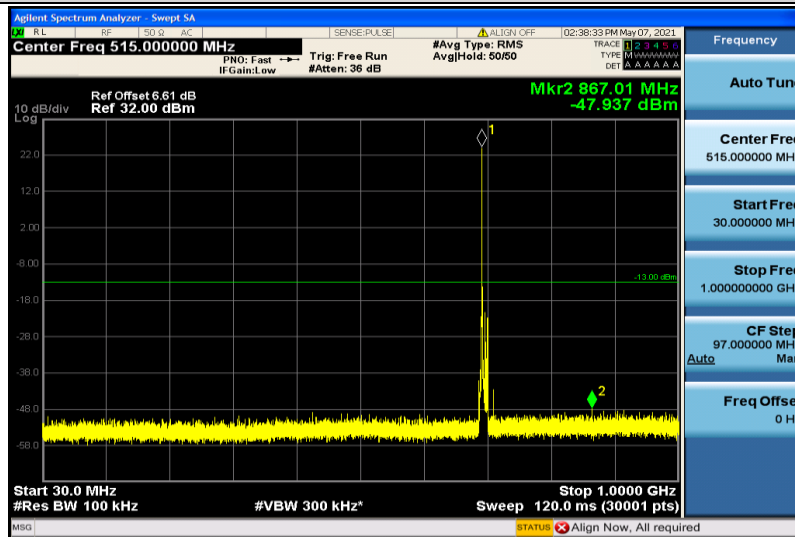

Band12-5MHz-16QAM-23035-1RB#0-1000~26000MHz

Band12-5MHz-16QAM-23095-1RB#0-30~1000MHz

Band12-5MHz-16QAM-23095-1RB#0-1000~26000MHz

Band12-5MHz-16QAM-23155-1RB#0-30~1000MHz

Band12-5MHz-16QAM-23155-1RB#0-1000~26000MHz