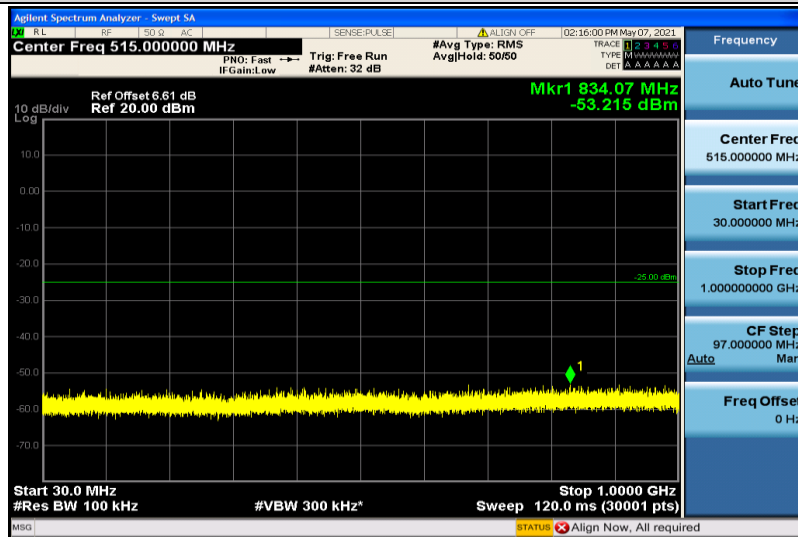

Band7-15MHz-16QAM-21375-1RB#0-1000~26000MHz

Band7-20MHz-QPSK-20850-1RB#0-30~1000MHz