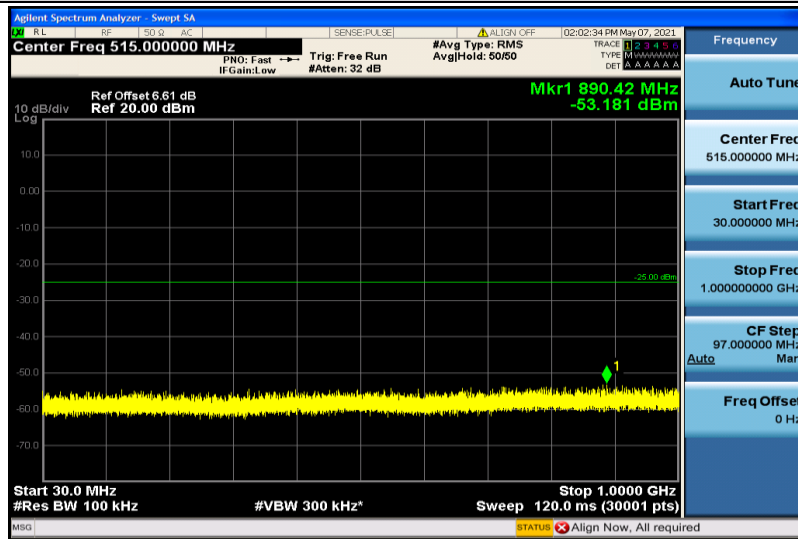

Band7-5MHz-QPSK-21425-1RB#0-30~1000MHz

Band7-5MHz-QPSK-21425-1RB#0-1000~26000MHz

Band7-5MHz-16QAM-20775-1RB#0-30~1000MHz

Band7-5MHz-16QAM-20775-1RB#0-1000~26000MHz

Band7-5MHz-16QAM-21100-1RB#0-30~1000MHz

Band7-5MHz-16QAM-21100-1RB#0-1000~26000MHz