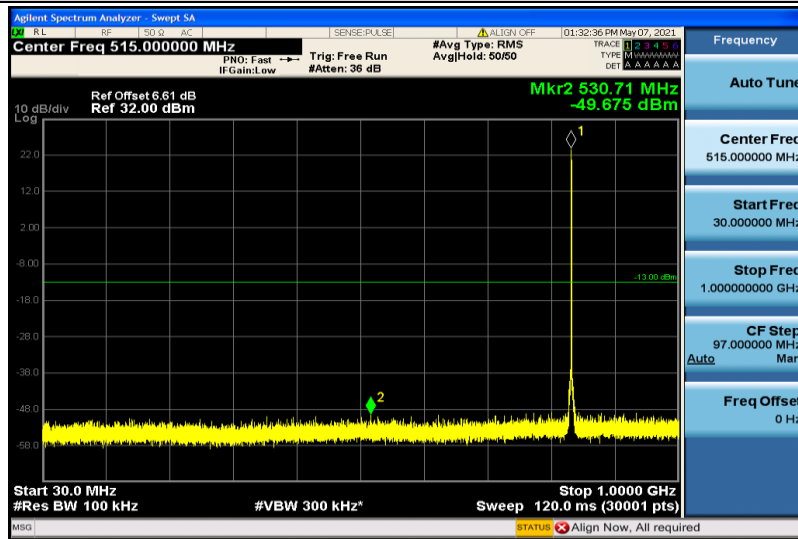

Band5-1.4MHz-16QAM-20407-1RB#0-1000~26000MHz

Band5-1.4MHz-16QAM-20525-1RB#0-30~1000MHz