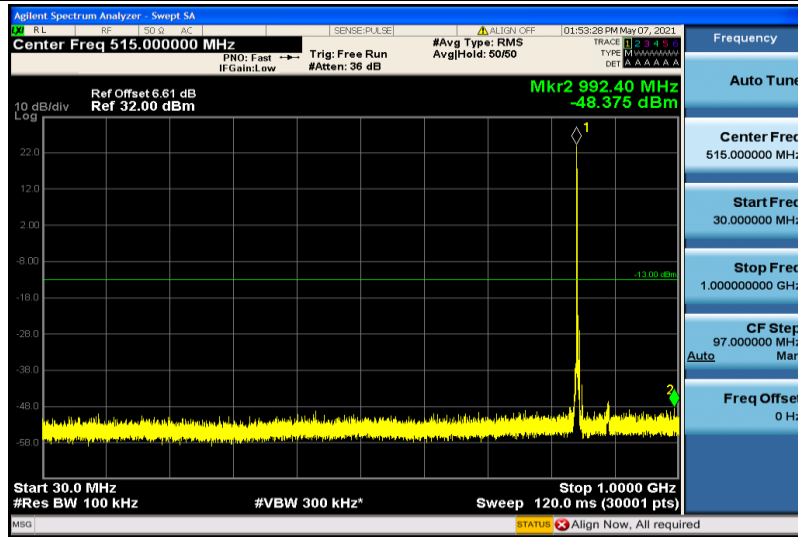

Band5-5MHz-16QAM-20525-1RB#0-1000~26000MHz

Band5-5MHz-16QAM-20625-1RB#0-30~1000MHz