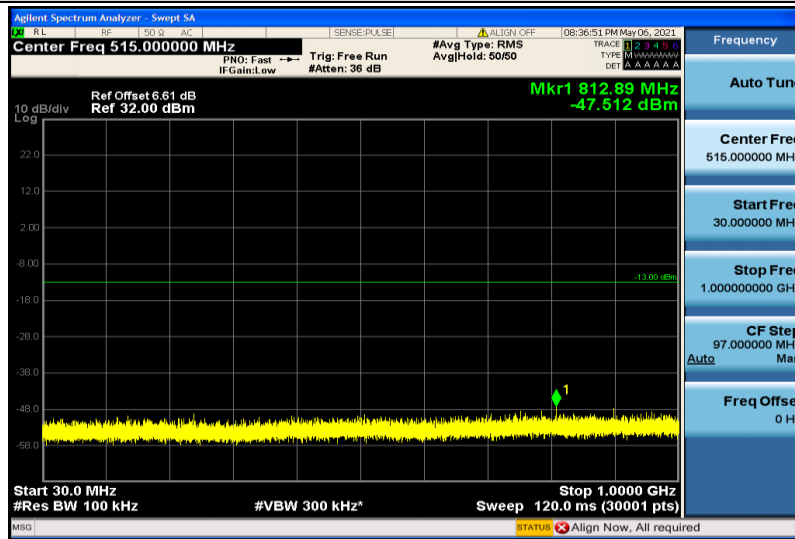

Band4-15MHz-QPSK-20325-1RB#0-30~1000MHz

Band4-15MHz-QPSK-20325-1RB#0-1000~26000MHz

Band4-15MHz-16QAM-20025-1RB#0-30~1000MHz

Band4-15MHz-16QAM-20025-1RB#0-1000~26000MHz

Band4-15MHz-16QAM-20175-1RB#0-30~1000MHz