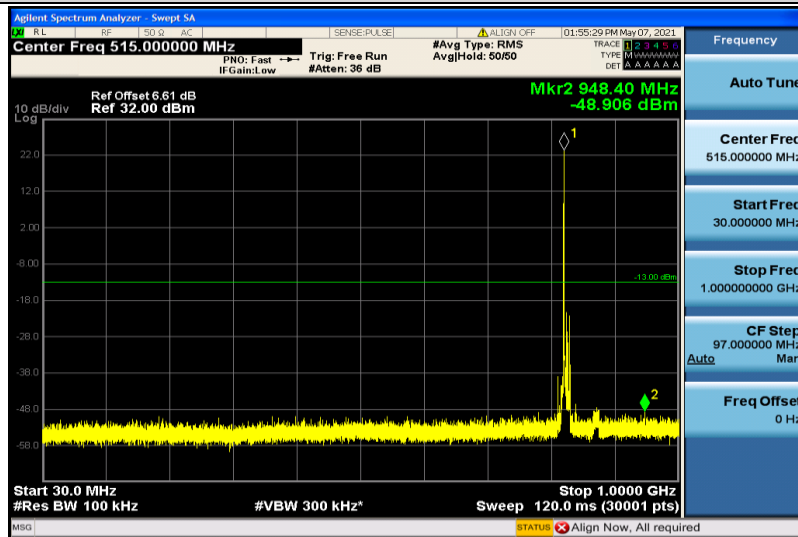

Band5-5MHz-16QAM-20425-1RB#0-1000~26000MHz

Band5-5MHz-16QAM-20525-1RB#0-30~1000MHz

Band5-5MHz-16QAM-20525-1RB#0-1000~26000MHz

Band5-5MHz-16QAM-20625-1RB#0-30~1000MHz

Band5-5MHz-16QAM-20625-1RB#0-1000~26000MHz