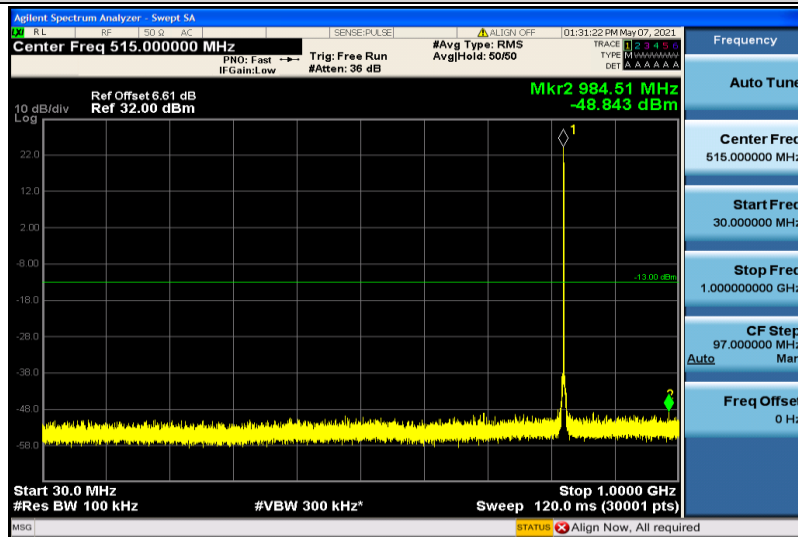

Band5-1.4MHz-QPSK-20643-1RB#0-1000~26000MHz

Band5-1.4MHz-16QAM-20407-1RB#0-30~1000MHz