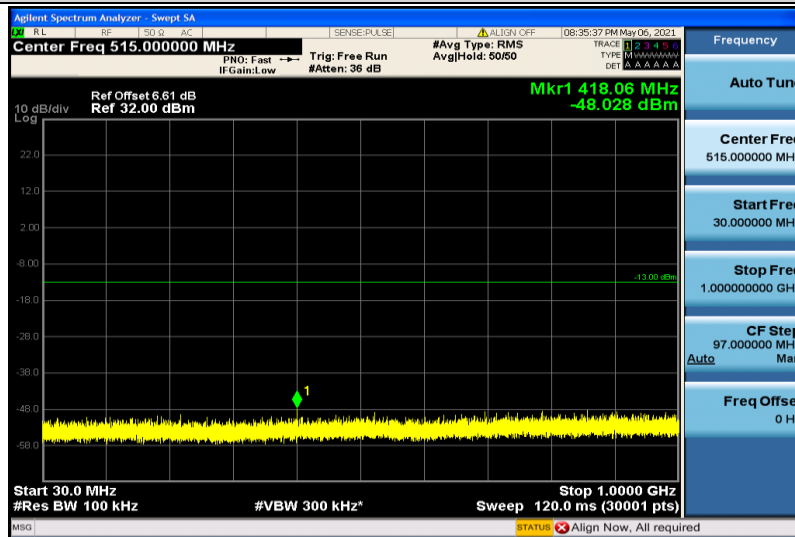

Band4-15MHz-QPSK-20325-1RB#0-30~1000MHz

Band4-15MHz-QPSK-20325-1RB#0-1000~26000MHz

Band4-15MHz-16QAM-20025-1RB#0-30~1000MHz

Band4-15MHz-16QAM-20025-1RB#0-1000~26000MHz

Band4-15MHz-16QAM-20175-1RB#0-30~1000MHz