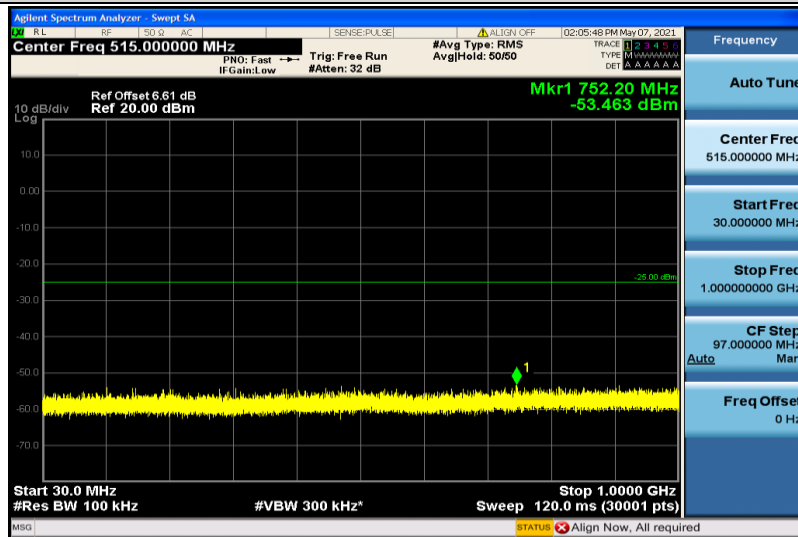

Band7-5MHz-16QAM-21425-1RB#0-1000~26000MHz

Band7-10MHz-QPSK-20800-1RB#0-30~1000MHz