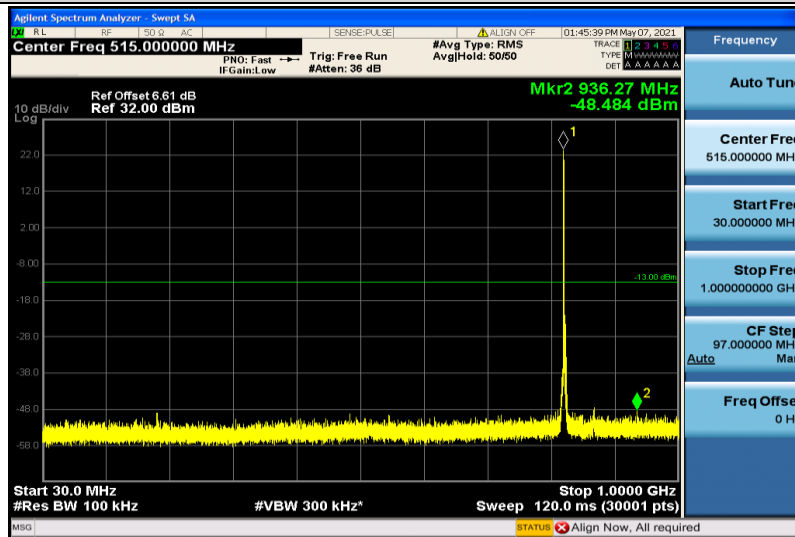

Band5-1.4MHz-16QAM-20643-1RB#0-1000~26000MHz

Band5-3MHz-QPSK-20415-1RB#0-30~1000MHz