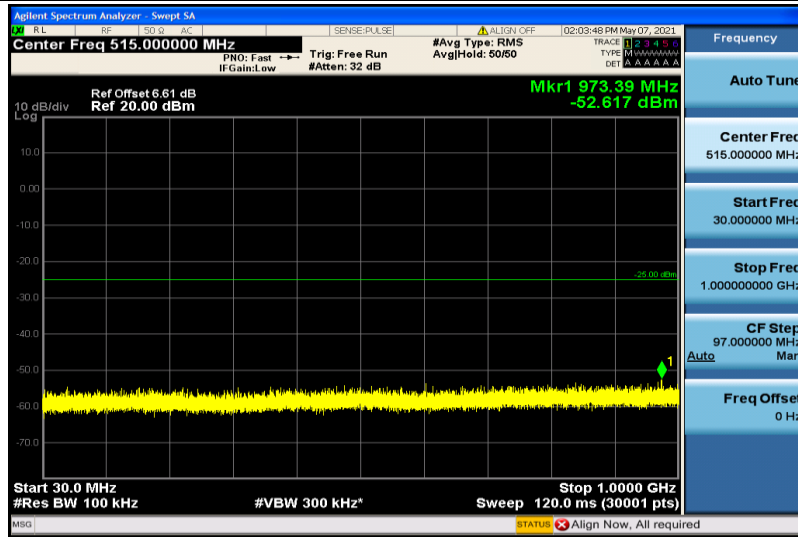

Band7-5MHz-QPSK-21425-1RB#0-30~1000MHz

Band7-5MHz-QPSK-21425-1RB#0-1000~26000MHz

Band7-5MHz-16QAM-20775-1RB#0-30~1000MHz

Band7-5MHz-16QAM-20775-1RB#0-1000~26000MHz

Band7-5MHz-16QAM-21100-1RB#0-30~1000MHz

Band7-5MHz-16QAM-21100-1RB#0-1000~26000MHz