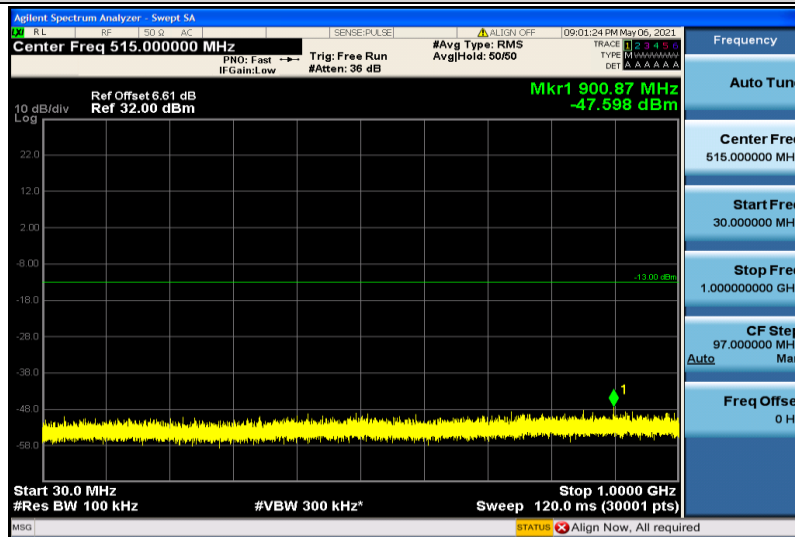

Band4-15MHz-16QAM-20325-1RB#0-1000~26000MHz

Band4-20MHz-QPSK-20050-1RB#0-30~1000MHz