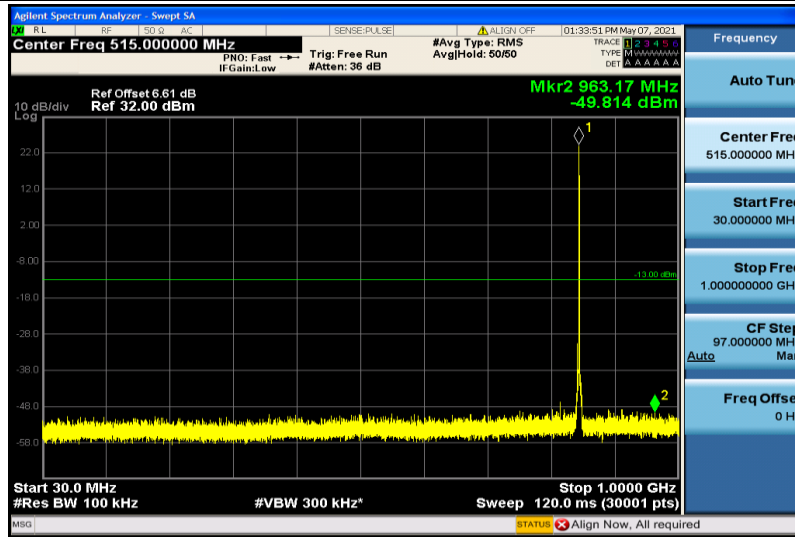

Band5-1.4MHz-QPSK-20643-1RB#0-1000~26000MHz

Band5-1.4MHz-16QAM-20407-1RB#0-30~1000MHz

Band5-1.4MHz-16QAM-20407-1RB#0-1000~26000MHz

Band5-1.4MHz-16QAM-20525-1RB#0-30~1000MHz

Band5-1.4MHz-16QAM-20525-1RB#0-1000~26000MHz