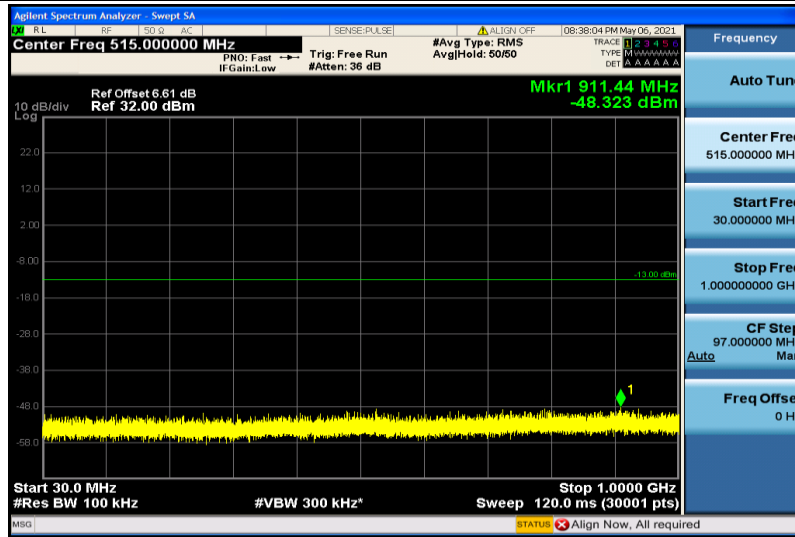

Band4-15MHz-16QAM-20175-1RB#0-1000~26000MHz

Band4-15MHz-16QAM-20325-1RB#0-30~1000MHz