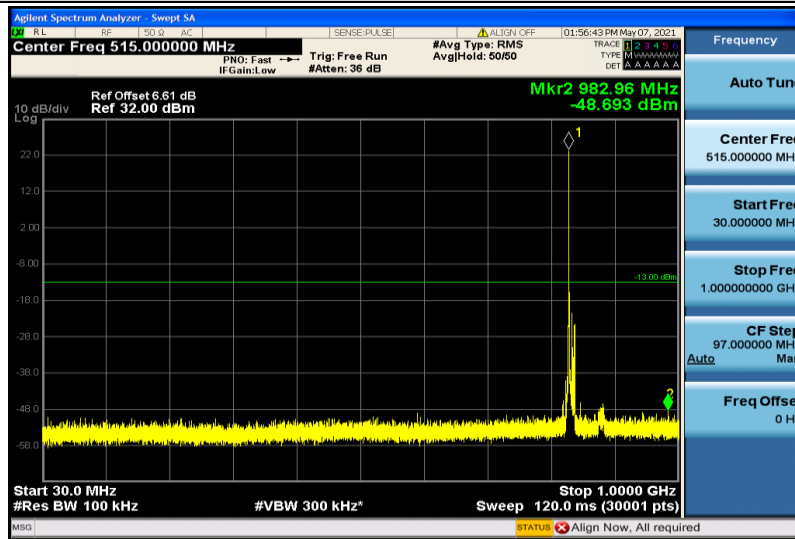

Band5-10MHz-QPSK-20450-1RB#0-1000~26000MHz

Band5-10MHz-QPSK-20525-1RB#0-30~1000MHz