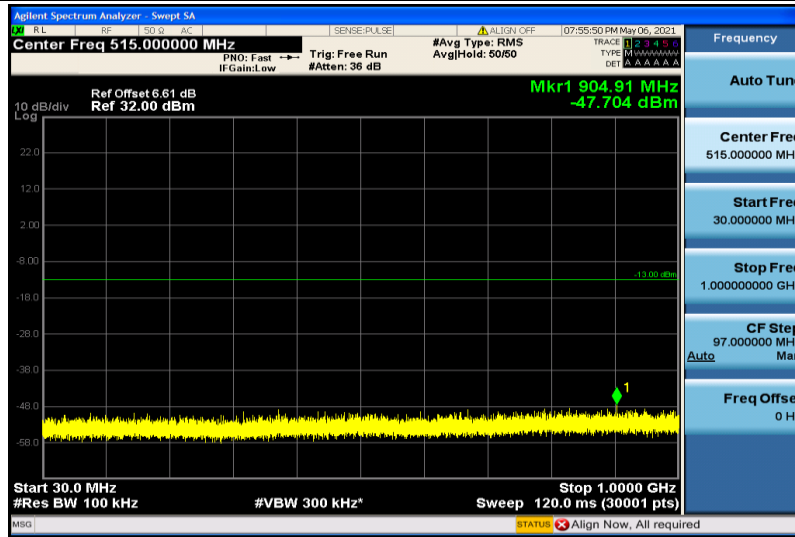

Band4-5MHz-16QAM-20175-1RB#0-1000~26000MHz

Band4-5MHz-16QAM-20375-1RB#0-30~1000MHz