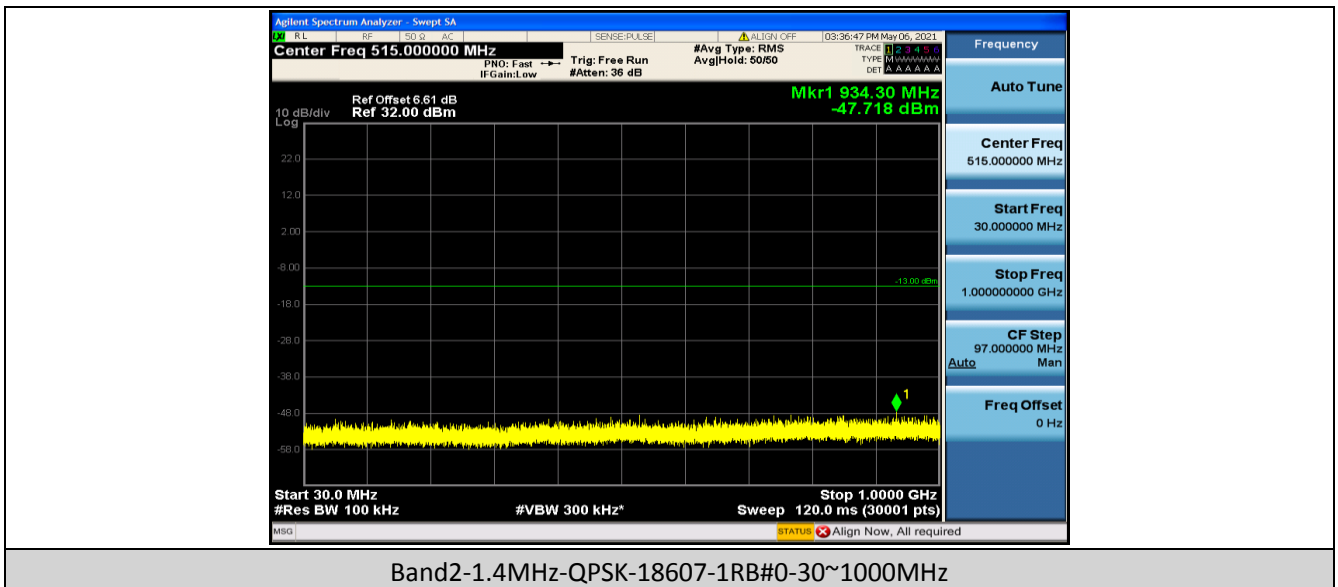

Band26	3MHz	16QAM	26740	1RB#0	1000~26000MHz	-31.94	PASS
Band26	3MHz	16QAM	26775	1RB#0	30~1000MHz	-48.78	PASS
Band26	3MHz	16QAM	26775	1RB#0	1000~26000MHz	-31.91	PASS
Band26	5MHz	QPSK	26715	1RB#0	30~1000MHz	-48.57	PASS
Band26	5MHz	QPSK	26715	1RB#0	1000~26000MHz	-31.80	PASS
Band26	5MHz	QPSK	26740	1RB#0	30~1000MHz	-49.28	PASS
Band26	5MHz	QPSK	26740	1RB#0	1000~26000MHz	-31.92	PASS
Band26	5MHz	QPSK	26765	1RB#0	30~1000MHz	-48.90	PASS
Band26	5MHz	QPSK	26765	1RB#0	1000~26000MHz	-31.82	PASS
Band26	5MHz	16QAM	26715	1RB#0	30~1000MHz	-49.06	PASS
Band26	5MHz	16QAM	26715	1RB#0	1000~26000MHz	-31.83	PASS
Band26	5MHz	16QAM	26740	1RB#0	30~1000MHz	-49.21	PASS
Band26	5MHz	16QAM	26740	1RB#0	1000~26000MHz	-31.88	PASS
Band26	5MHz	16QAM	26765	1RB#0	30~1000MHz	-49.25	PASS
Band26	5MHz	16QAM	26765	1RB#0	1000~26000MHz	-31.80	PASS
Band26	10MHz	QPSK	26740	1RB#0	30~1000MHz	-49.04	PASS
Band26	10MHz	QPSK	26740	1RB#0	1000~26000MHz	-31.70	PASS
Band26	10MHz	16QAM	26740	1RB#0	30~1000MHz	-49.44	PASS
Band26	10MHz	16QAM	26740	1RB#0	1000~26000MHz	-31.73	PASS
Band26	15MHz	QPSK	26765	1RB#0	30~1000MHz	-49.49	PASS
Band26	15MHz	QPSK	26765	1RB#0	1000~26000MHz	-32.01	PASS
Band26	15MHz	16QAM	26765	1RB#0	30~1000MHz	-48.46	PASS
Band26	15MHz	16QAM	26765	1RB#0	1000~26000MHz	-31.76	PASS

Test Graphs