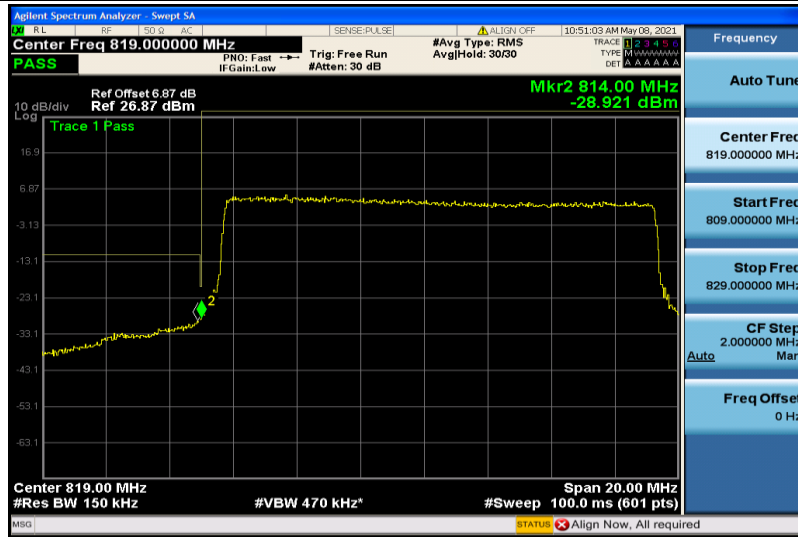

Band26-10MHz-16QAM-26740-50RB#0

Band26-15MHz-QPSK-26765-1RB#74

Band26-15MHz-QPSK-26765-75RB#0

Band26-15MHz-16QAM-26765-1RB#74

Band26-15MHz-16QAM-26765-75RB#0

8.5 Appendix E: Conducted Spurious Emission

Test Result