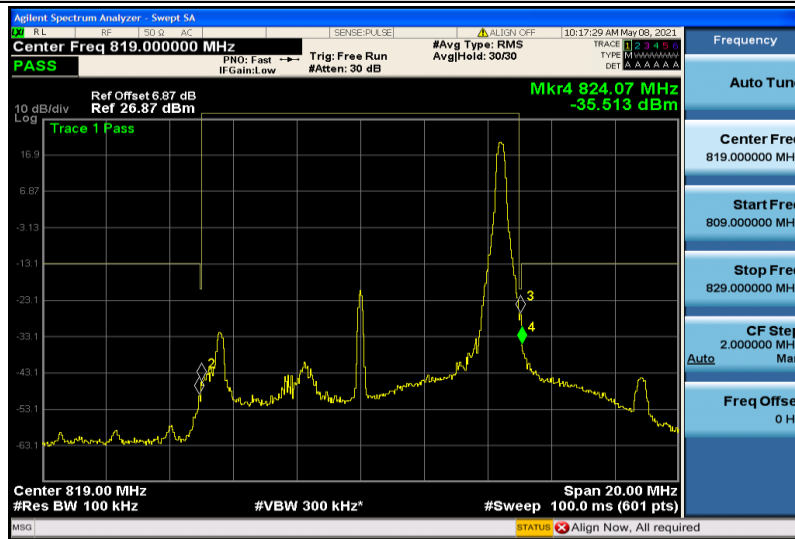

Band26-10MHz-QPSK-26740-1RB#49