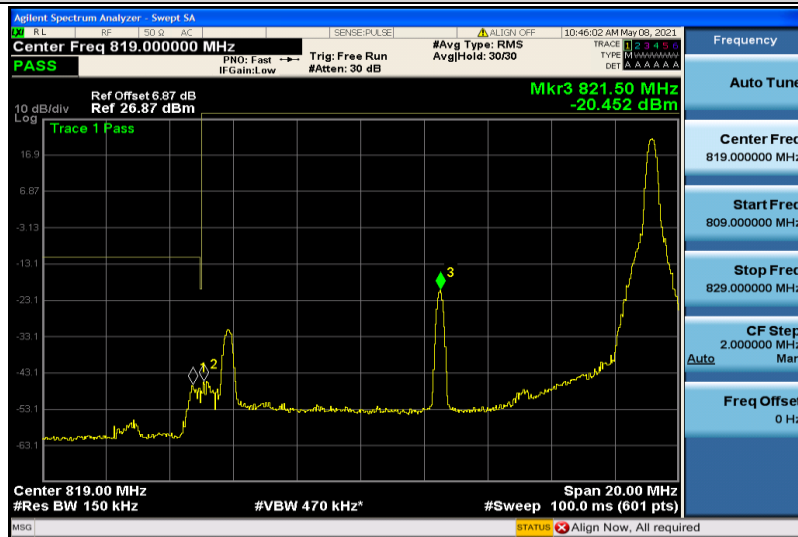

Band26-10MHz-16QAM-26740-50RB#0

Band26-15MHz-QPSK-26765-1RB#74

Band26-15MHz-QPSK-26765-75RB#0

Band26-15MHz-16QAM-26765-1RB#74

Band26-15MHz-16QAM-26765-75RB#0

8.5 Appendix E: Conducted Spurious Emission

Test Result