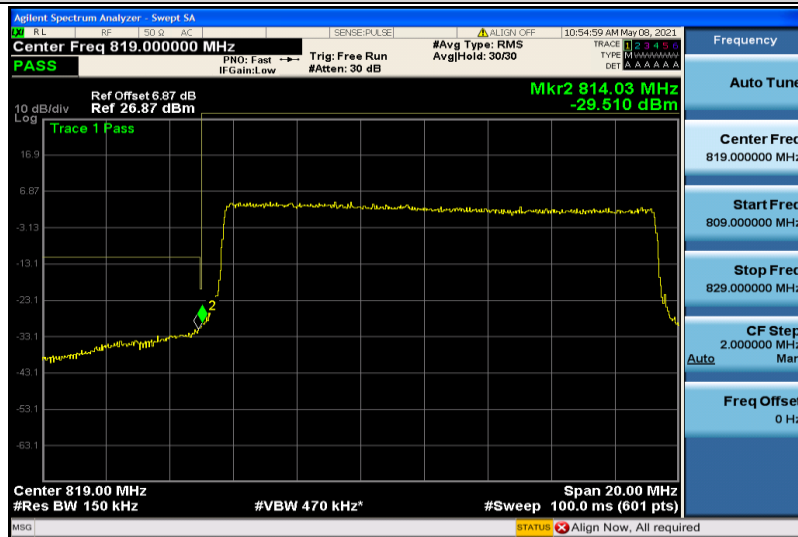

Band26-10MHz-16QAM-26740-50RB#0

Band26-15MHz-QPSK-26765-1RB#74

Band26-15MHz-QPSK-26765-75RB#0

Band26-15MHz-16QAM-26765-1RB#74

Band26-15MHz-16QAM-26765-75RB#0

8.5 Appendix E: Conducted Spurious Emission

Test Result