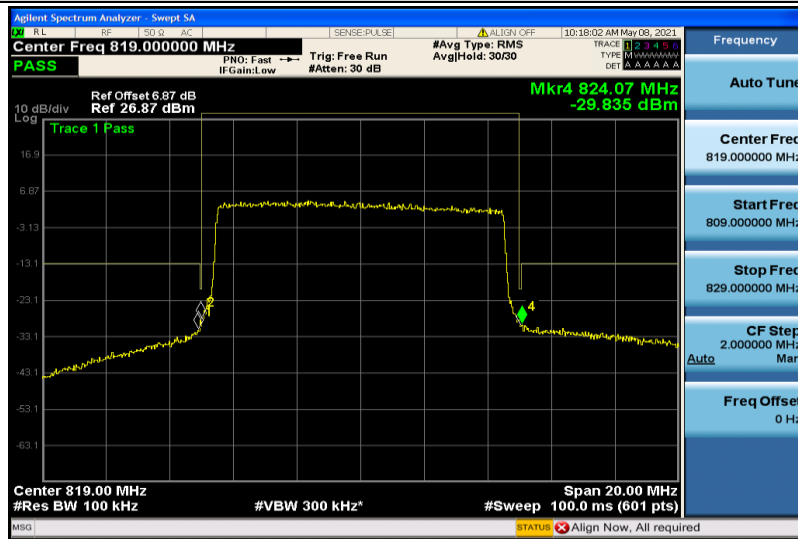

Band26-10MHz-16QAM-26740-50RB#0

Band26-15MHz-QPSK-26765-1RB#74

Band26-15MHz-QPSK-26765-75RB#0

Band26-15MHz-16QAM-26765-1RB#74

Band26-15MHz-16QAM-26765-75RB#0

8.5 Appendix E: Conducted Spurious Emission

Test Result