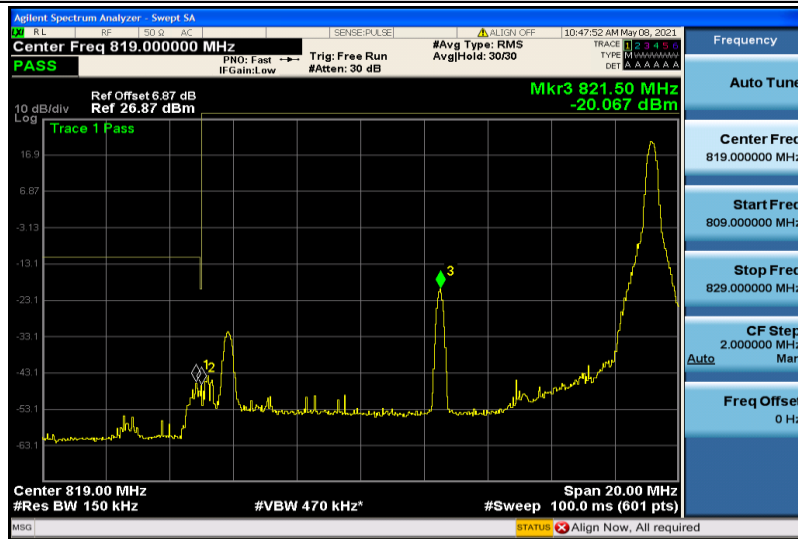

Band26-10MHz-16QAM-26740-50RB#0

Band26-15MHz-QPSK-26765-1RB#74

Band26-15MHz-QPSK-26765-75RB#0

Band26-15MHz-16QAM-26765-1RB#74

Band26-15MHz-16QAM-26765-75RB#0

8.5 Appendix E: Conducted Spurious Emission

Test Result