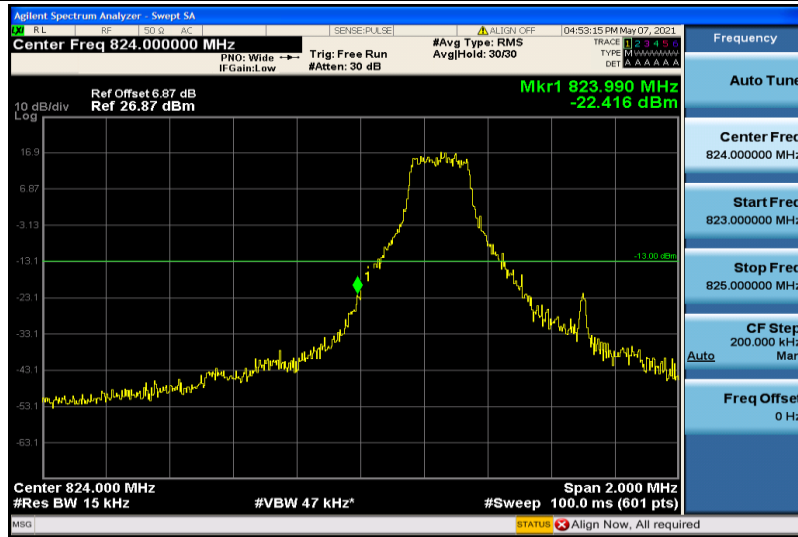

Band4-15MHz-16QAM-20325-75RB#0

Band4-20MHz-QPSK-20050-1RB#0

Band4-20MHz-QPSK-20050-100RB#0

Band4-20MHz-QPSK-20300-1RB#99

Band4-20MHz-QPSK-20300-100RB#0

Band4-20MHz-16QAM-20050-1RB#0

Band4-20MHz-16QAM-20050-100RB#0

Band4-20MHz-16QAM-20300-1RB#99

Band4-20MHz-16QAM-20300-100RB#0

Band5-1.4MHz-QPSK-20407-1RB#0

Band5-1.4MHz-QPSK-20407-6RB#0

Band5-1.4MHz-QPSK-20643-1RB#5

Band5-1.4MHz-QPSK-20643-6RB#0

Band5-1.4MHz-16QAM-20407-1RB#0