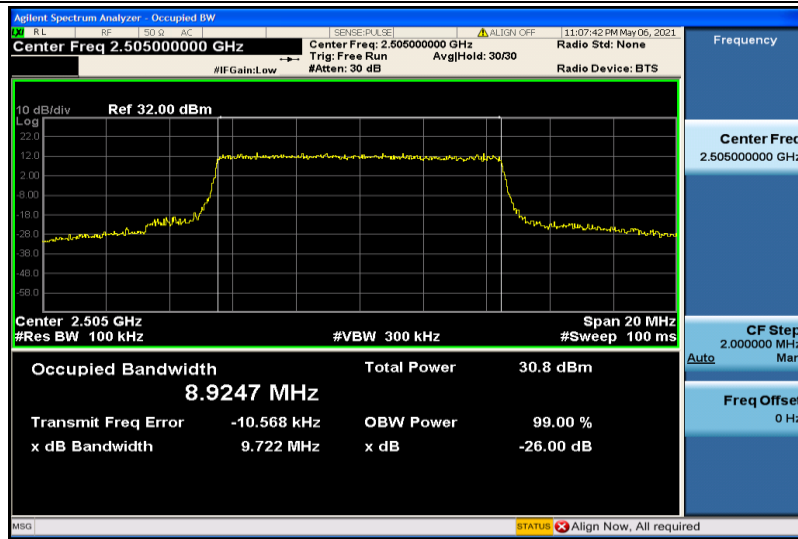

Band7-5MHz-QPSK-20775-25RB#0-4.4789

Band7-5MHz-QPSK-21100-25RB#0-4.4771

Band7-5MHz-QPSK-21425-25RB#0-4.4778

Band7-5MHz-16QAM-20775-25RB#0-4.4793

Band7-5MHz-16QAM-21100-25RB#0-4.4815

Band7-5MHz-16QAM-21425-25RB#0-4.4776