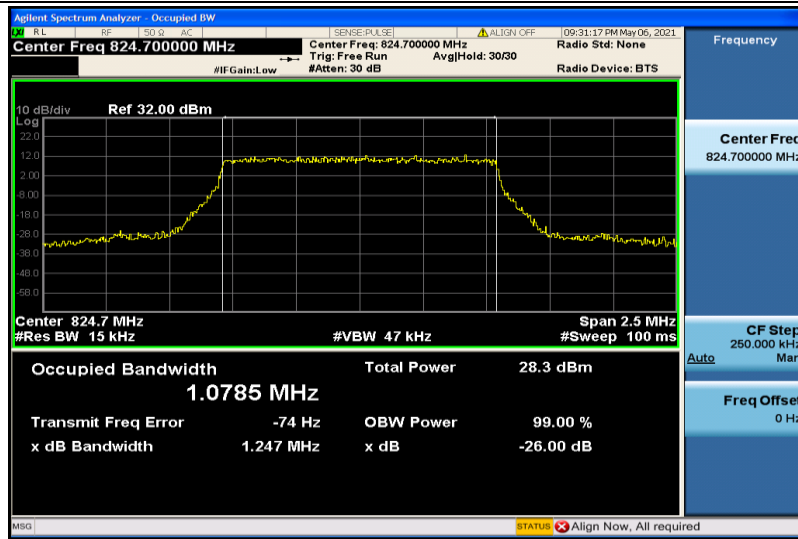

Band5-1.4MHz-QPSK-20643-6RB#0-1.0806

Band5-1.4MHz-16QAM-20407-6RB#0-1.0785