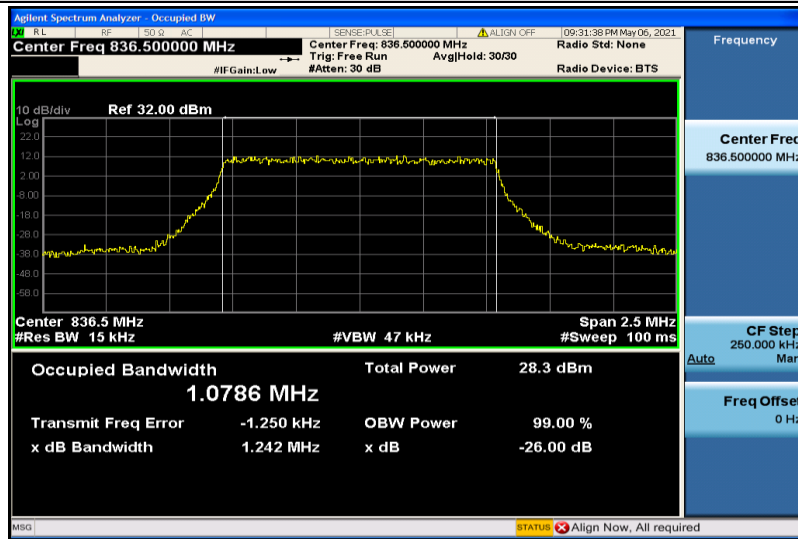

Band5-1.4MHz-QPSK-20407-6RB#0-1.0810

Band5-1.4MHz-QPSK-20525-6RB#0-1.0796

Band5-1.4MHz-QPSK-20643-6RB#0-1.0806

Band5-1.4MHz-16QAM-20407-6RB#0-1.0785

Band5-1.4MHz-16QAM-20525-6RB#0-1.0786

Band5-1.4MHz-16QAM-20643-6RB#0-1.0776