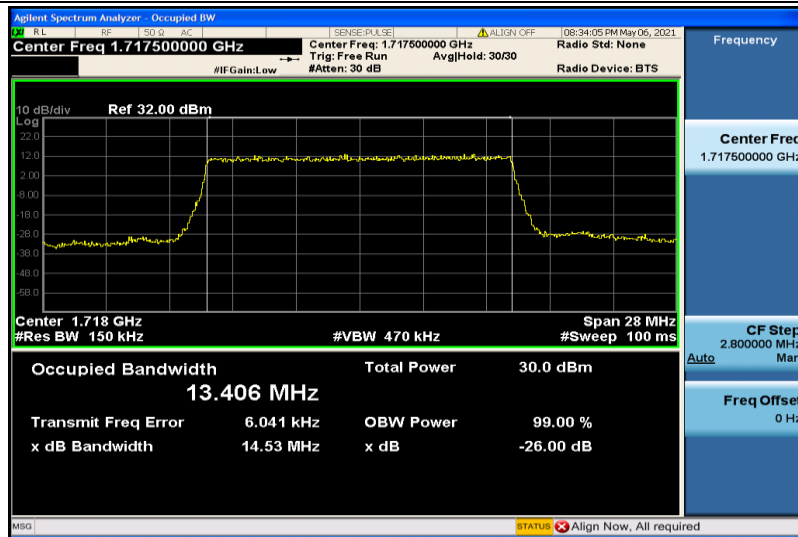

Band4-15MHz-QPSK-20325-75RB#0-13.415

Band4-15MHz-16QAM-20025-75RB#0-13.406