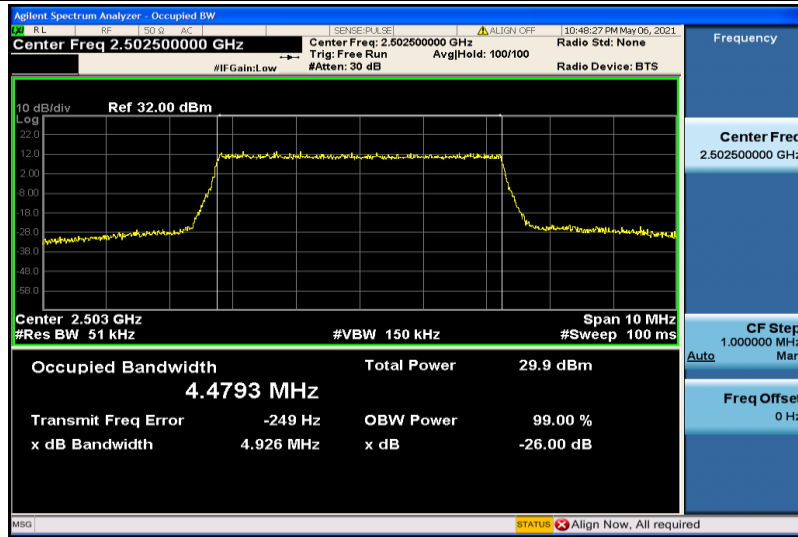

Band7-5MHz-QPSK-21425-25RB#0-4.4778

Band7-5MHz-16QAM-20775-25RB#0-4.4793