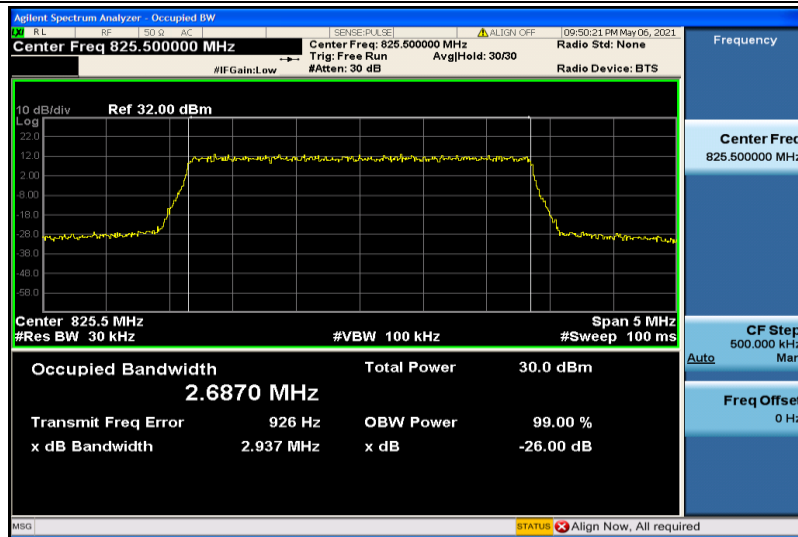

Band5-1.4MHz-QPSK-20407-6RB#0-1.0810

Band5-1.4MHz-QPSK-20525-6RB#0-1.0796

Band5-1.4MHz-QPSK-20643-6RB#0-1.0806

Band5-1.4MHz-16QAM-20407-6RB#0-1.0785

Band5-1.4MHz-16QAM-20525-6RB#0-1.0786

Band5-1.4MHz-16QAM-20643-6RB#0-1.0776