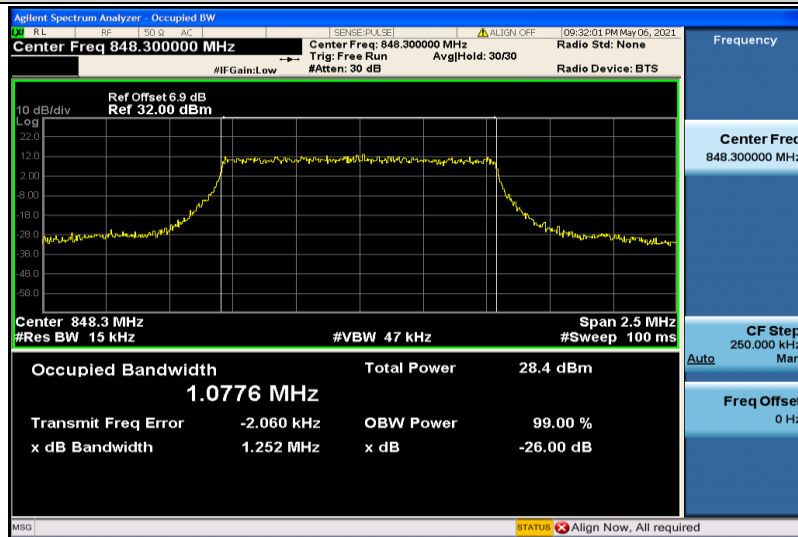

Band5-1.4MHz-QPSK-20407-6RB#0-1.0810

Band5-1.4MHz-QPSK-20525-6RB#0-1.0796

Band5-1.4MHz-QPSK-20643-6RB#0-1.0806

Band5-1.4MHz-16QAM-20407-6RB#0-1.0785

Band5-1.4MHz-16QAM-20525-6RB#0-1.0786

Band5-1.4MHz-16QAM-20643-6RB#0-1.0776