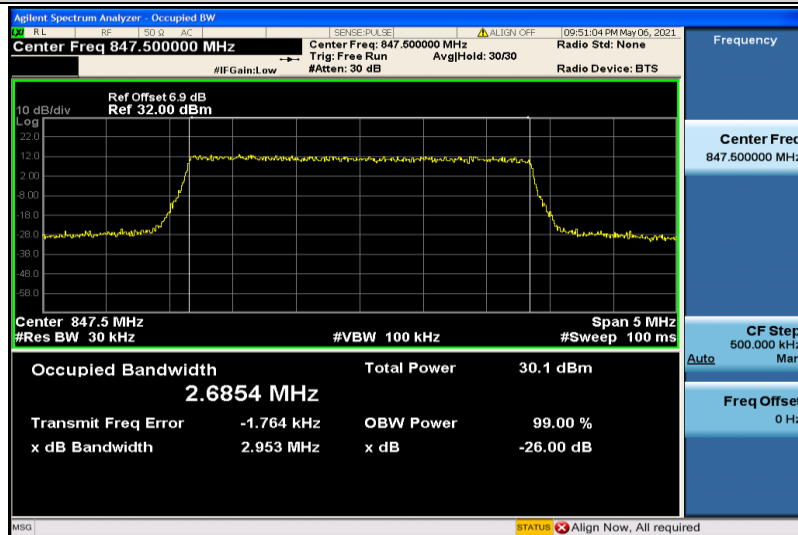

Band5-3MHz-QPSK-20525-15RB#0-2.6916

Band5-3MHz-QPSK-20635-15RB#0-2.6854