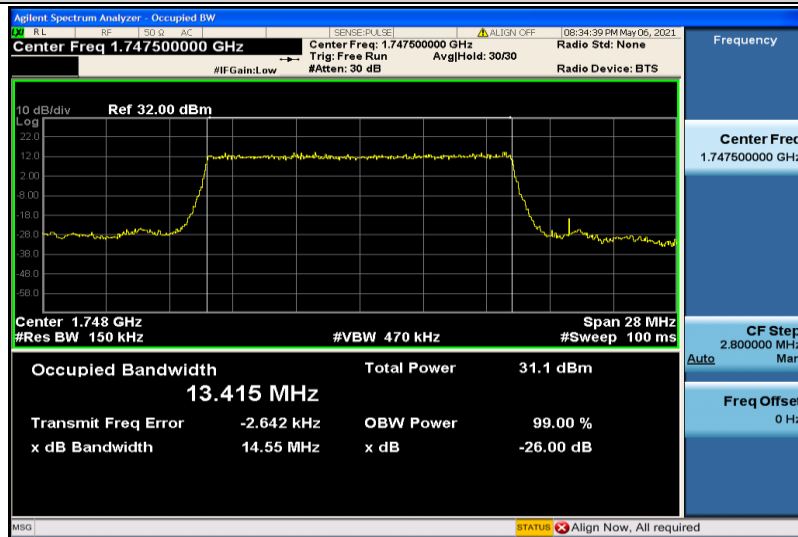

Band4-15MHz-QPSK-20175-75RB#0-13.428

Band4-15MHz-QPSK-20325-75RB#0-13.415