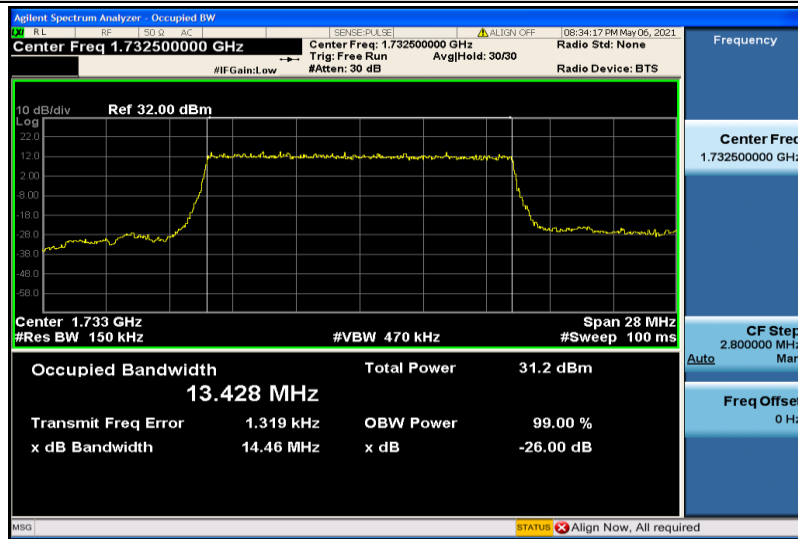

Band4-15MHz-QPSK-20025-75RB#0-13.418

Band4-15MHz-QPSK-20175-75RB#0-13.428