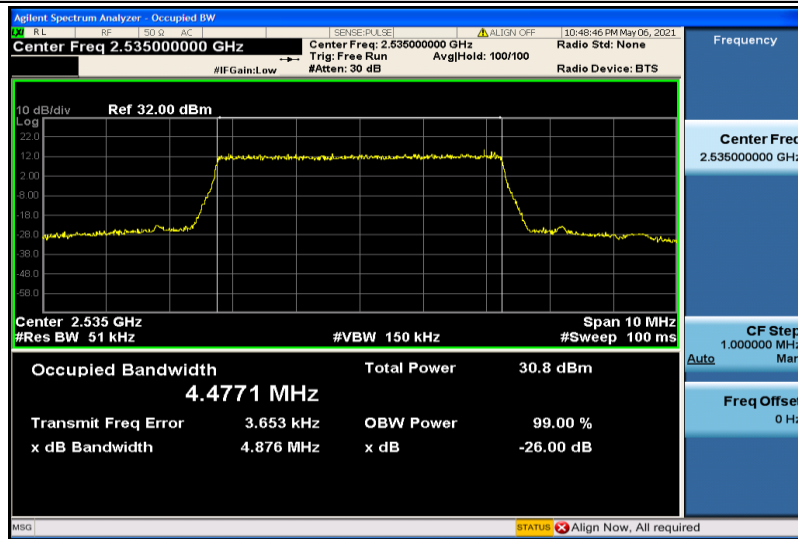

Band7-5MHz-QPSK-20775-25RB#0-4.4789

Band7-5MHz-QPSK-21100-25RB#0-4.4771