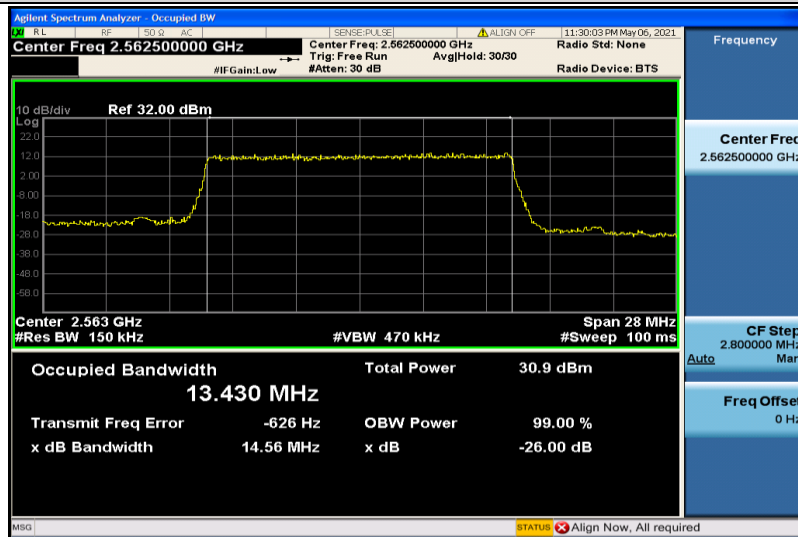

Band7-15MHz-QPSK-21100-75RB#0-13.411

Band7-15MHz-QPSK-21375-75RB#0-13.430