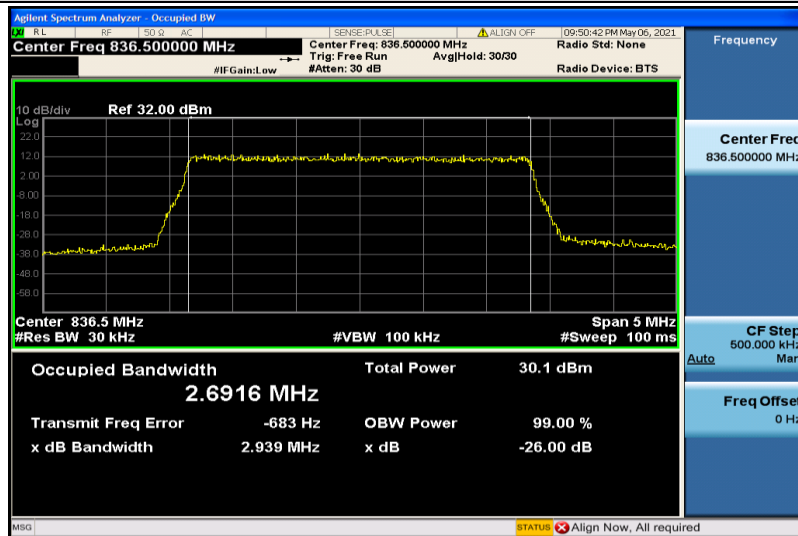

Band5-3MHz-QPSK-20415-15RB#0-2.6870

Band5-3MHz-QPSK-20525-15RB#0-2.6916