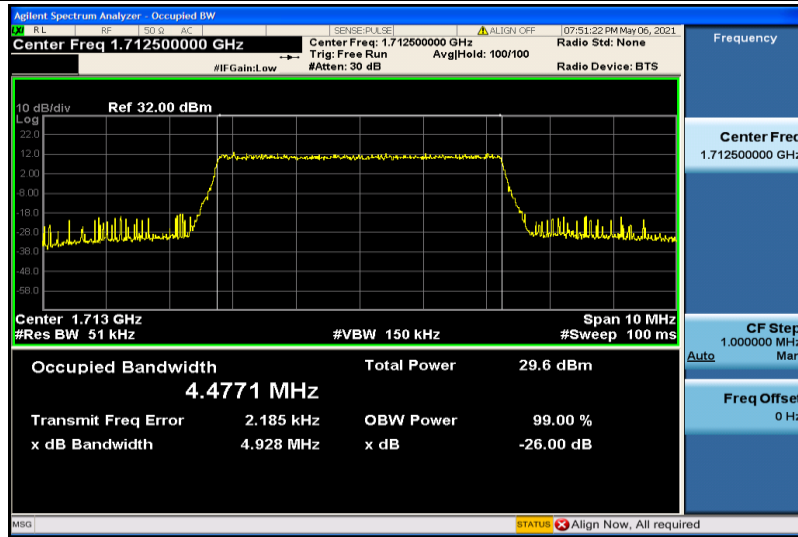

Band4-5MHz-QPSK-20175-25RB#0-4.4820

Band4-5MHz-16QAM-19975-25RB#0-4.4771