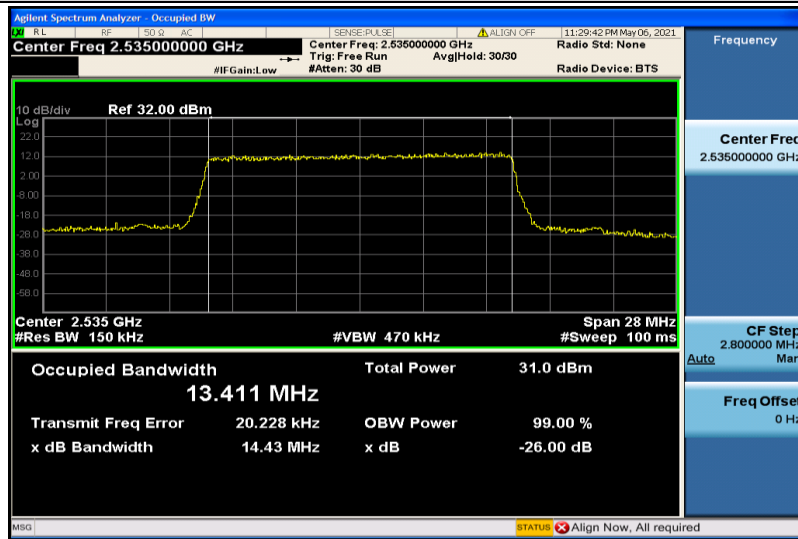

Band7-15MHz-QPSK-20825-75RB#0-13.390

Band7-15MHz-QPSK-21100-75RB#0-13.411