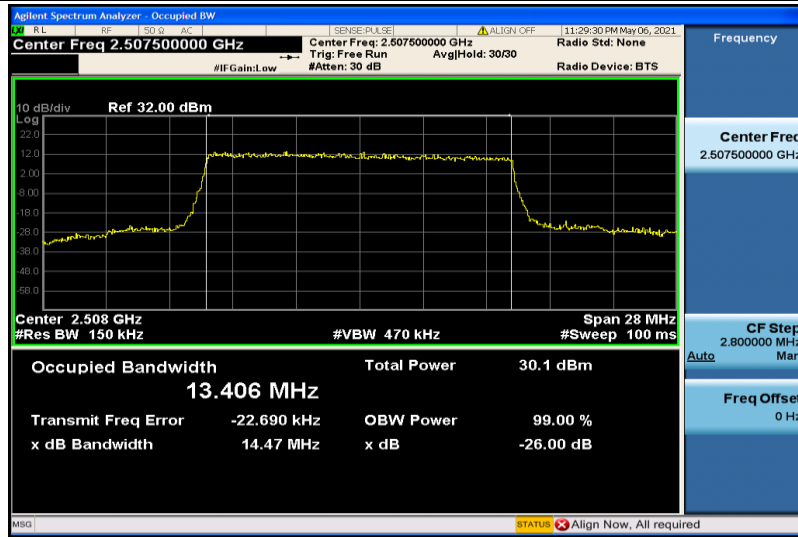

Band7-15MHz-QPSK-21375-75RB#0-13.430

Band7-15MHz-16QAM-20825-75RB#0-13.406