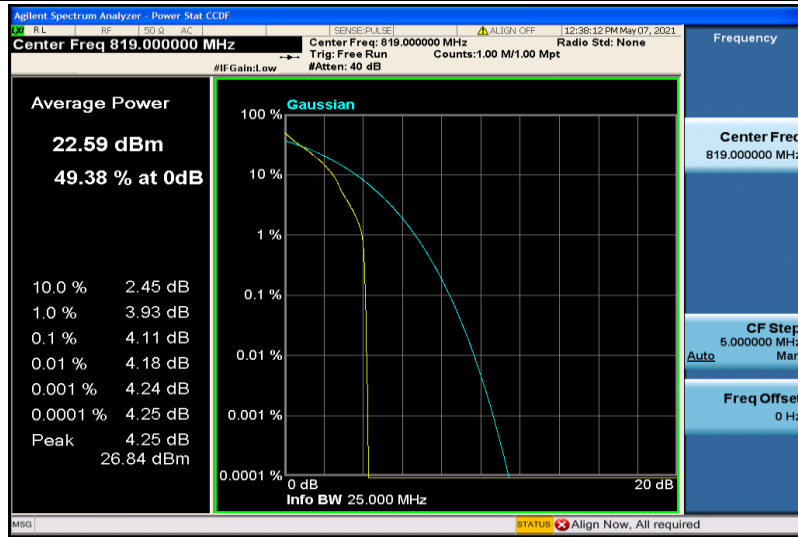

Band26-3MHz-QPSK-26740-1RB#0