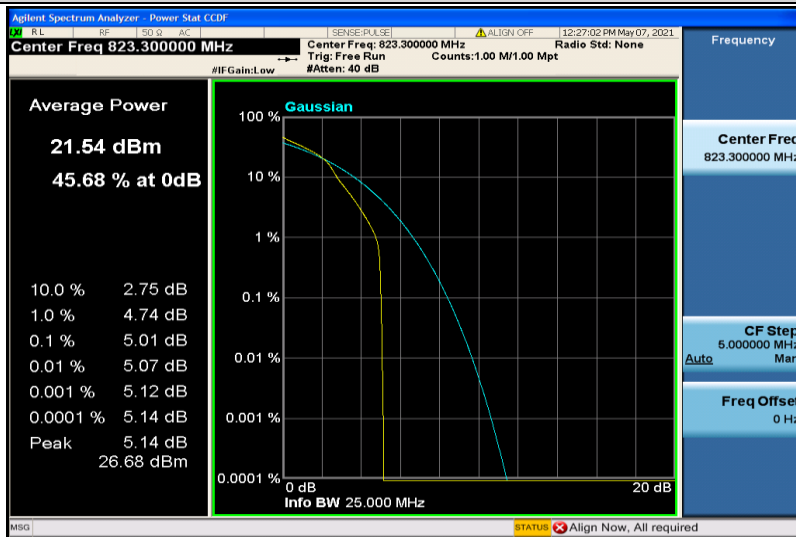

Band26-1.4MHz-16QAM-26697-1RB#0

Band26-1.4MHz-16QAM-26697-6RB#0

Band26-1.4MHz-16QAM-26740-1RB#0

Band26-1.4MHz-16QAM-26740-6RB#0

Band26-1.4MHz-16QAM-26783-1RB#0

Band26-1.4MHz-16QAM-26783-6RB#0

Band26-3MHz-QPSK-26705-1RB#0