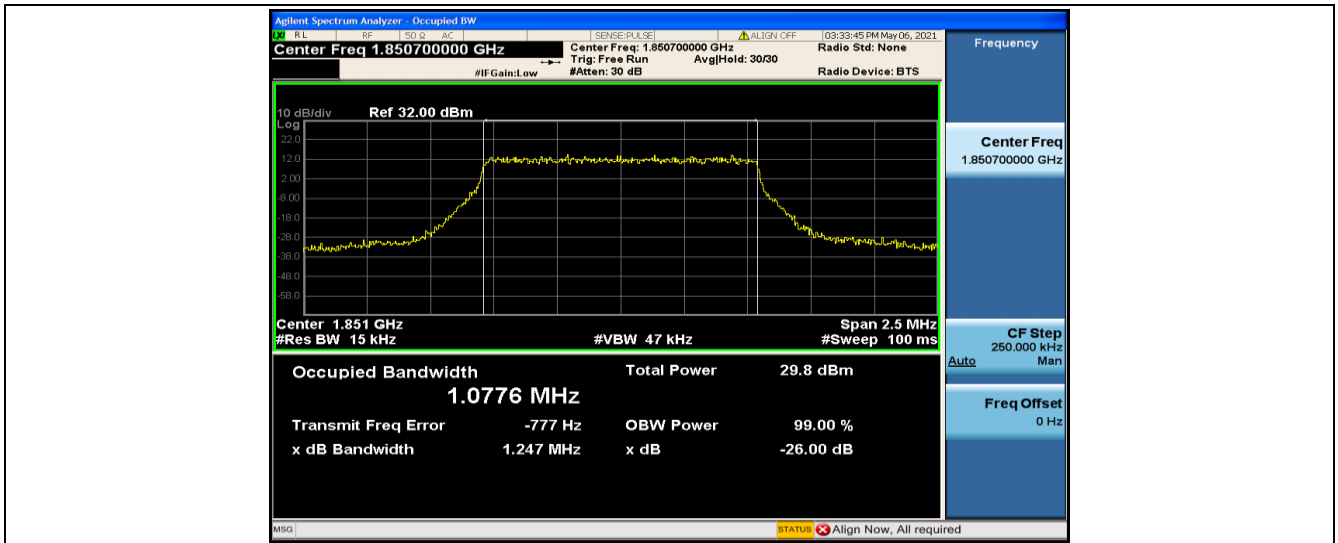

Test Graphs

Band2-1.4MHz-QPSK-18607-6RB#0-1.0776