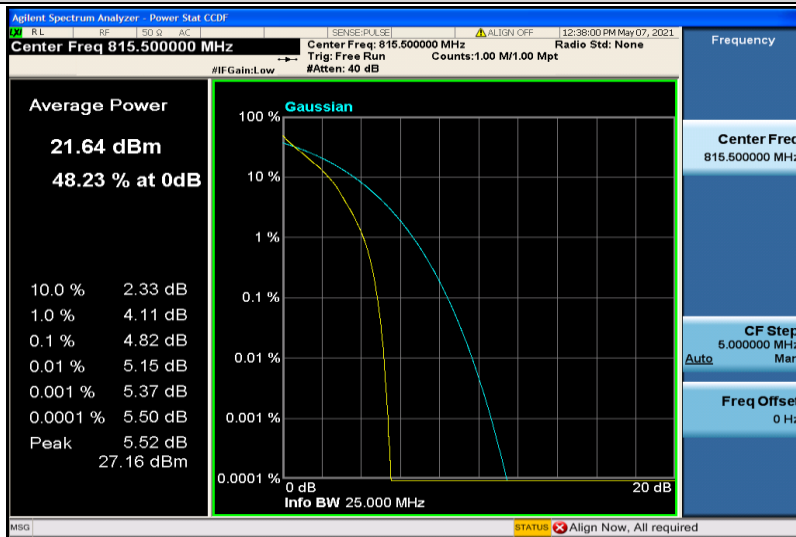

Band26-1.4MHz-16QAM-26697-1RB#0

Band26-1.4MHz-16QAM-26697-6RB#0

Band26-1.4MHz-16QAM-26740-1RB#0

Band26-1.4MHz-16QAM-26740-6RB#0

Band26-1.4MHz-16QAM-26783-1RB#0

Band26-1.4MHz-16QAM-26783-6RB#0

Band26-3MHz-QPSK-26705-1RB#0