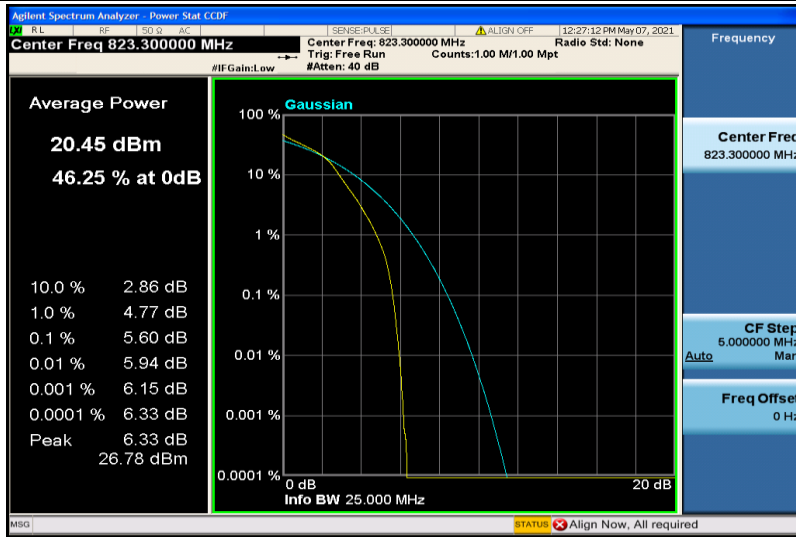

Band26-1.4MHz-16QAM-26697-1RB#0

Band26-1.4MHz-16QAM-26697-6RB#0

Band26-1.4MHz-16QAM-26740-1RB#0

Band26-1.4MHz-16QAM-26740-6RB#0

Band26-1.4MHz-16QAM-26783-1RB#0

Band26-1.4MHz-16QAM-26783-6RB#0

Band26-3MHz-QPSK-26705-1RB#0