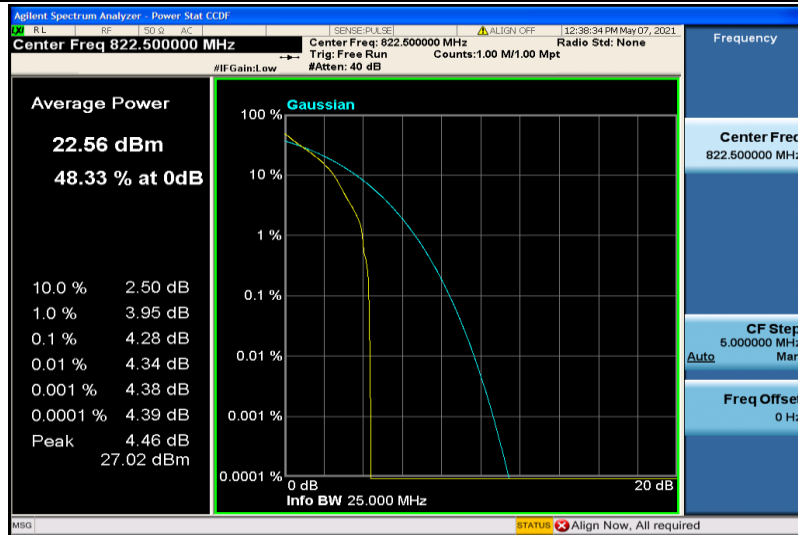

Band26-3MHz-QPSK-26775-1RB#0