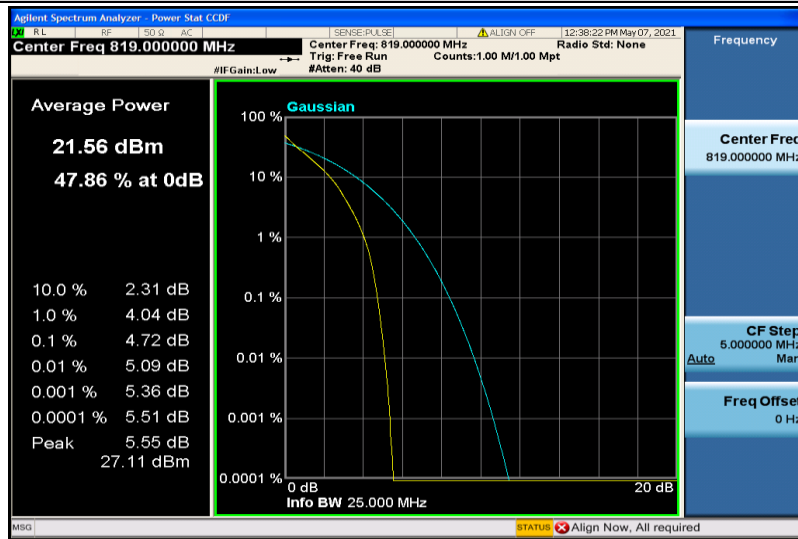

Band26-3MHz-QPSK-26740-15RB#0