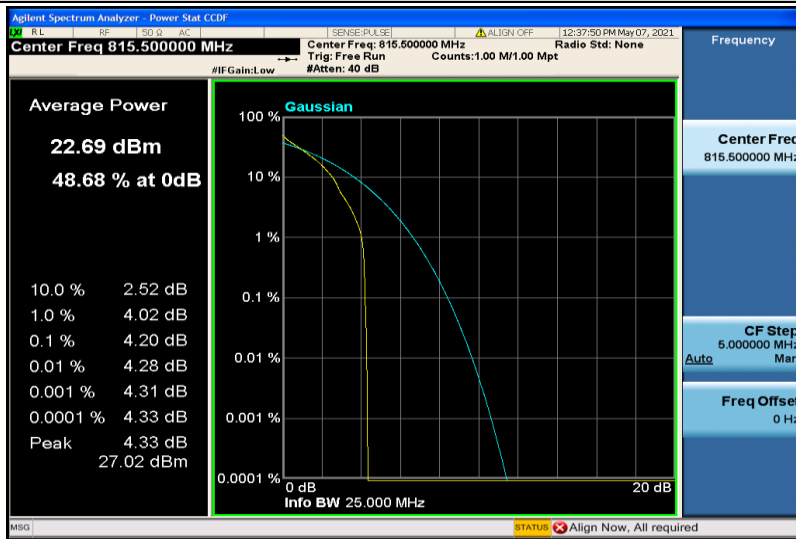

Band26-1.4MHz-16QAM-26697-1RB#0

Band26-1.4MHz-16QAM-26697-6RB#0

Band26-1.4MHz-16QAM-26740-1RB#0

Band26-1.4MHz-16QAM-26740-6RB#0

Band26-1.4MHz-16QAM-26783-1RB#0

Band26-1.4MHz-16QAM-26783-6RB#0

Band26-3MHz-QPSK-26705-1RB#0