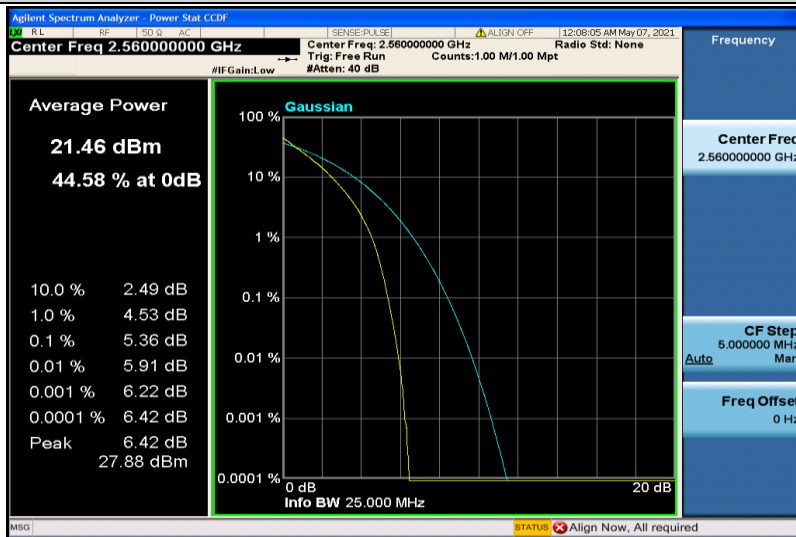

Band7-20MHz-QPSK-21350-1RB#0

Band7-20MHz-QPSK-21350-100RB#0