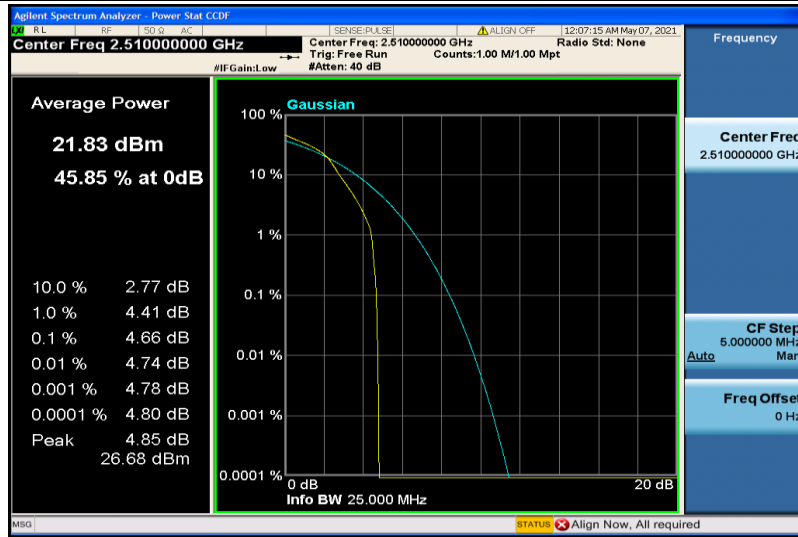

Band7-20MHz-QPSK-21350-100RB#0

Band7-20MHz-16QAM-20850-1RB#0