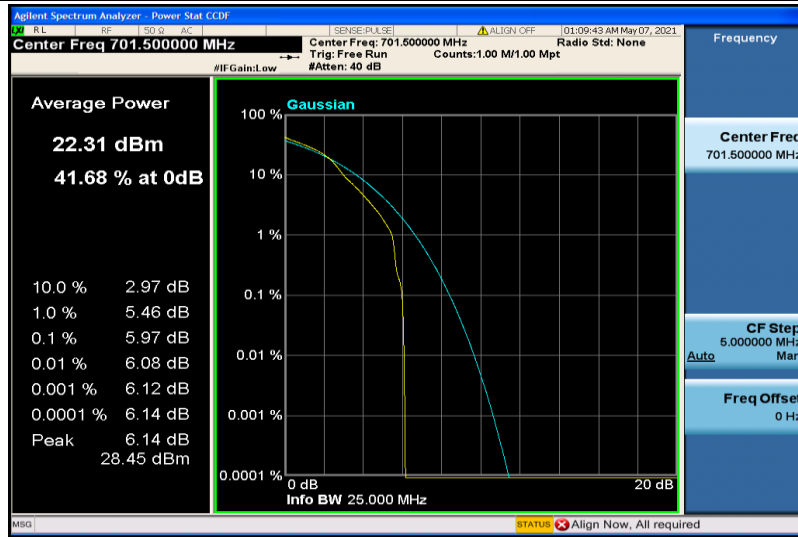

Band12-5MHz-QPSK-23155-25RB#0

Band12-5MHz-16QAM-23035-1RB#0