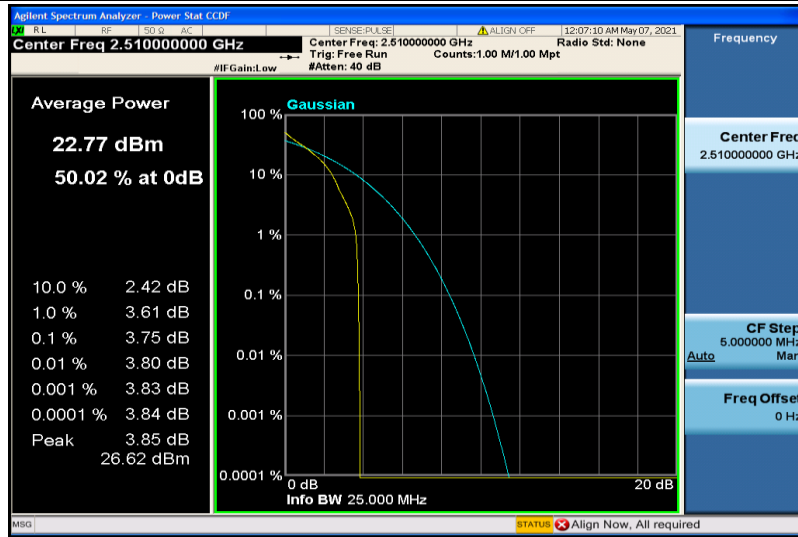

Band7-15MHz-16QAM-21100-75RB#0

Band7-15MHz-16QAM-21375-1RB#0

Band7-15MHz-16QAM-21375-75RB#0

Band7-20MHz-QPSK-20850-1RB#0

Band7-20MHz-QPSK-20850-100RB#0

Band7-20MHz-QPSK-21100-1RB#0

Band7-20MHz-QPSK-21100-100RB#0