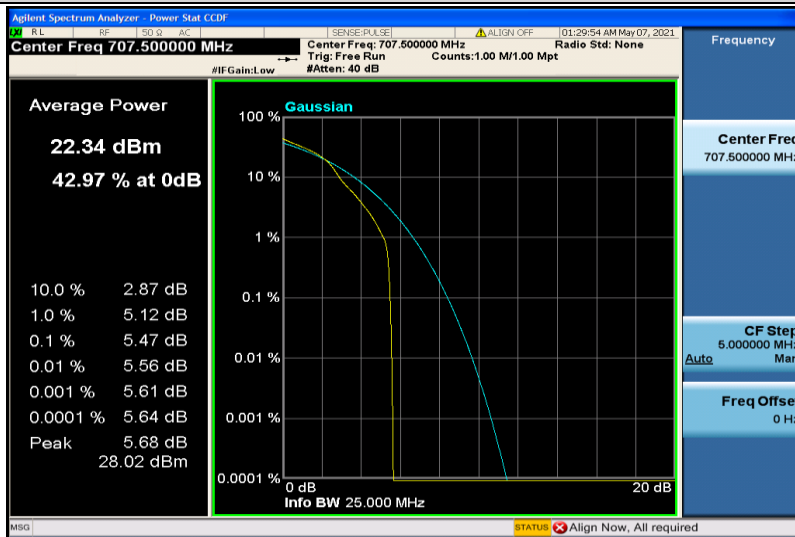

Band12-10MHz-16QAM-23060-50RB#0

Band12-10MHz-16QAM-23095-1RB#0