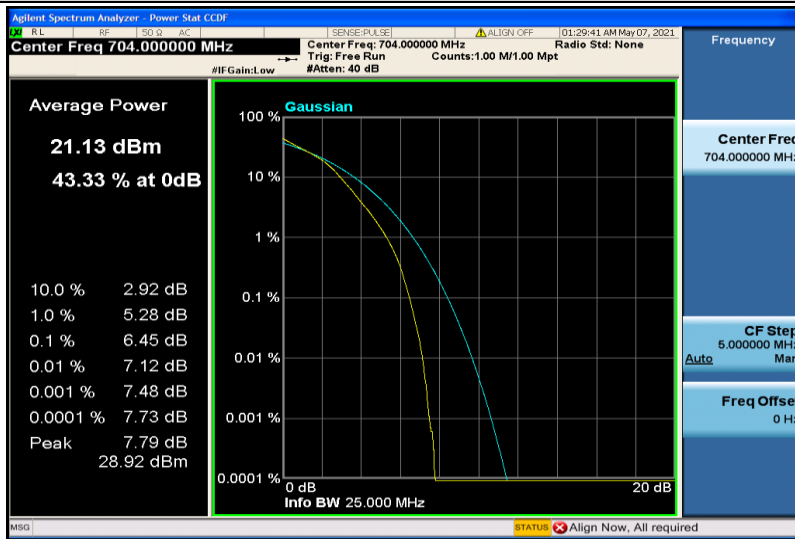

Band12-10MHz-16QAM-23060-1RB#0

Band12-10MHz-16QAM-23060-50RB#0