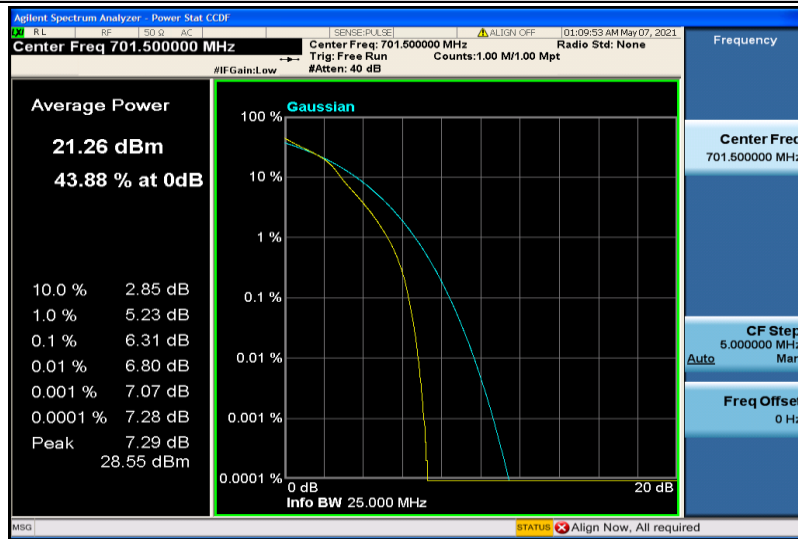

Band12-5MHz-QPSK-23095-25RB#0

Band12-5MHz-QPSK-23155-1RB#0

Band12-5MHz-QPSK-23155-25RB#0

Band12-5MHz-16QAM-23035-1RB#0

Band12-5MHz-16QAM-23035-25RB#0

Band12-5MHz-16QAM-23095-1RB#0

Band12-5MHz-16QAM-23095-25RB#0