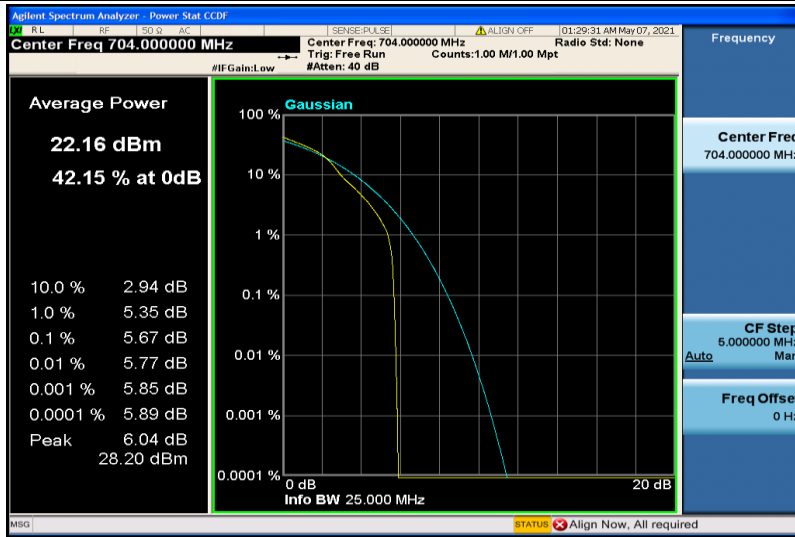

Band12-10MHz-QPSK-23130-50RB#0

Band12-10MHz-16QAM-23060-1RB#0