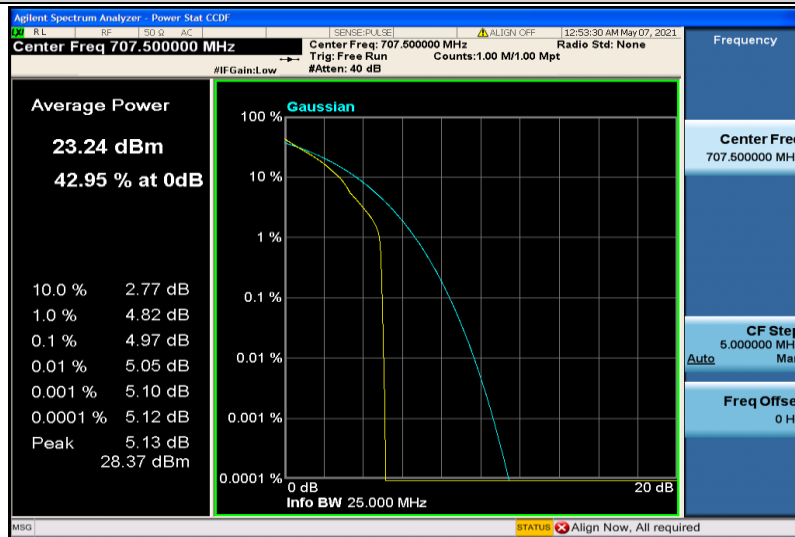

Band12-3MHz-QPSK-23025-15RB#0

Band12-3MHz-QPSK-23095-1RB#0