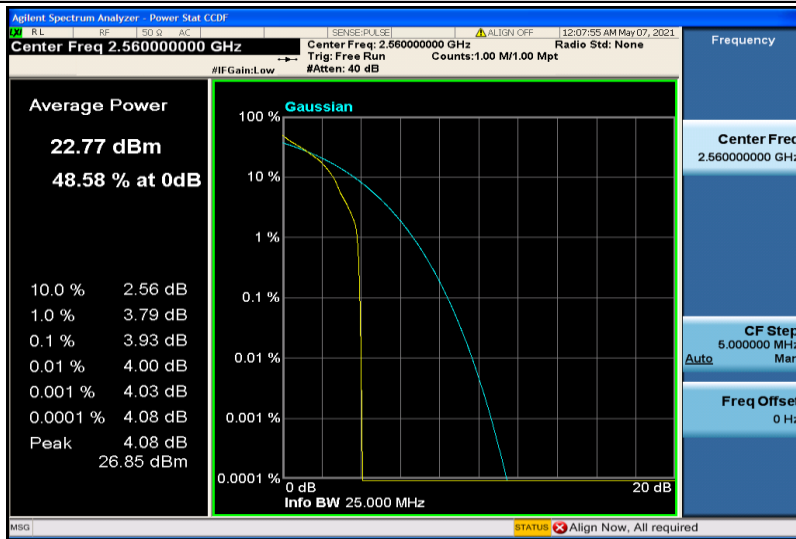

Band7-15MHz-16QAM-21100-75RB#0

Band7-15MHz-16QAM-21375-1RB#0

Band7-15MHz-16QAM-21375-75RB#0

Band7-20MHz-QPSK-20850-1RB#0

Band7-20MHz-QPSK-20850-100RB#0

Band7-20MHz-QPSK-21100-1RB#0

Band7-20MHz-QPSK-21100-100RB#0