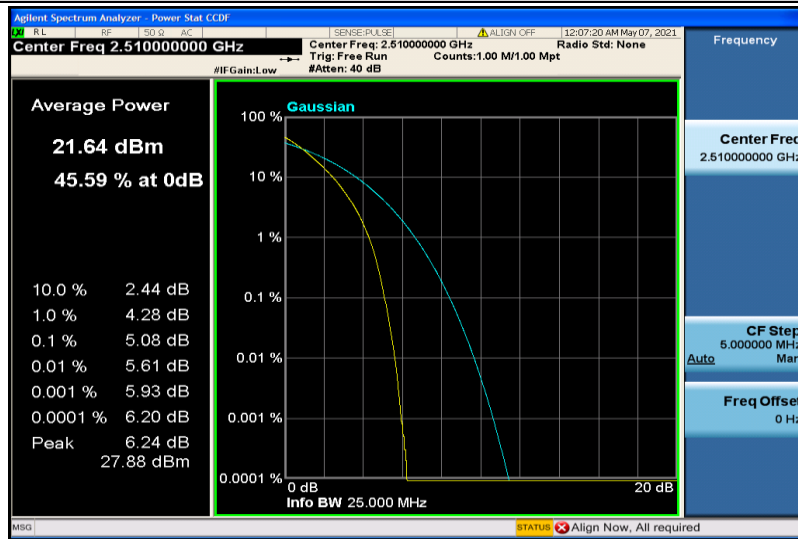

Band7-15MHz-16QAM-21100-75RB#0

Band7-15MHz-16QAM-21375-1RB#0

Band7-15MHz-16QAM-21375-75RB#0

Band7-20MHz-QPSK-20850-1RB#0

Band7-20MHz-QPSK-20850-100RB#0

Band7-20MHz-QPSK-21100-1RB#0

Band7-20MHz-QPSK-21100-100RB#0