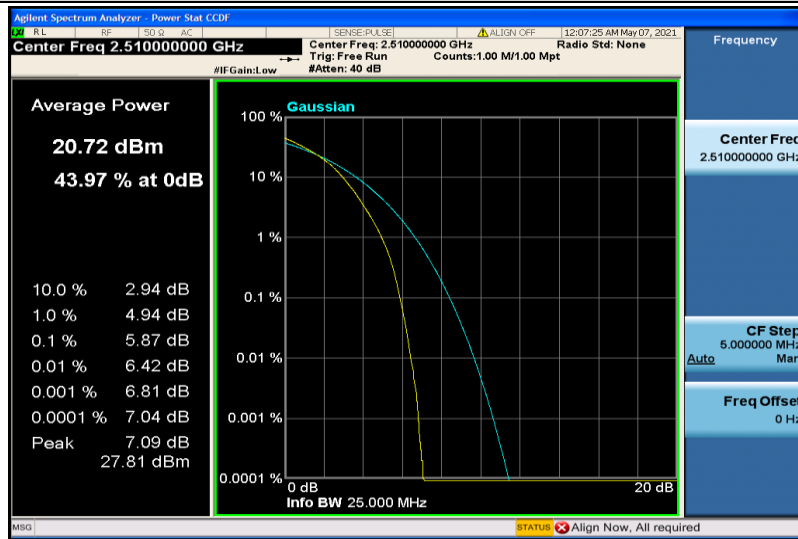

Band7-20MHz-16QAM-20850-1RB#0

Band7-20MHz-16QAM-20850-100RB#0