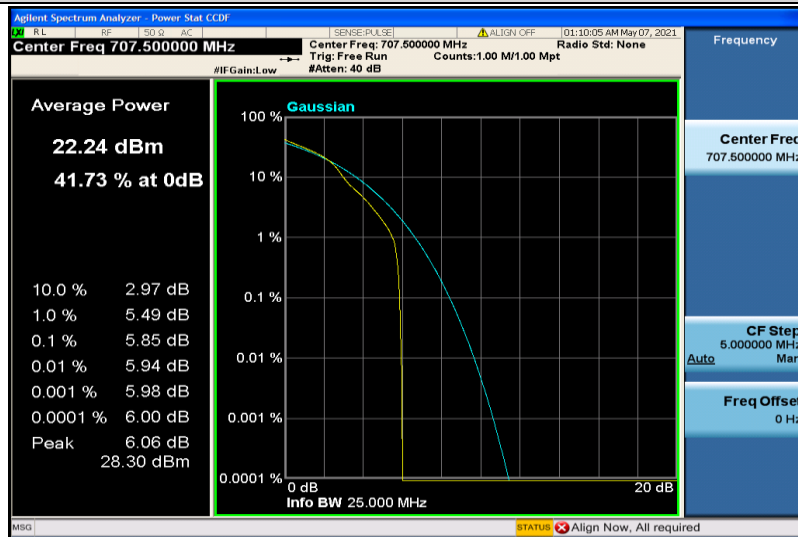

Band12-5MHz-QPSK-23095-25RB#0

Band12-5MHz-QPSK-23155-1RB#0

Band12-5MHz-QPSK-23155-25RB#0

Band12-5MHz-16QAM-23035-1RB#0

Band12-5MHz-16QAM-23035-25RB#0

Band12-5MHz-16QAM-23095-1RB#0

Band12-5MHz-16QAM-23095-25RB#0