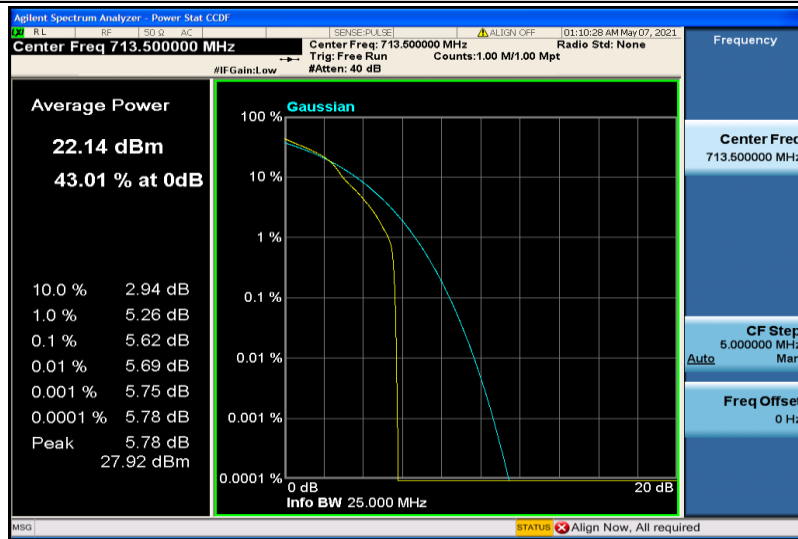

Band12-5MHz-QPSK-23095-25RB#0

Band12-5MHz-QPSK-23155-1RB#0

Band12-5MHz-QPSK-23155-25RB#0

Band12-5MHz-16QAM-23035-1RB#0

Band12-5MHz-16QAM-23035-25RB#0

Band12-5MHz-16QAM-23095-1RB#0

Band12-5MHz-16QAM-23095-25RB#0