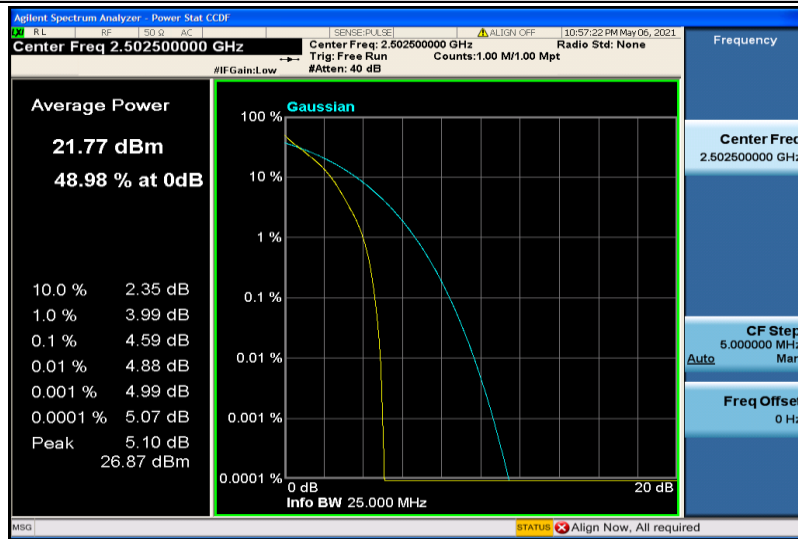

Band5-10MHz-16QAM-20525-50RB#0

Band5-10MHz-16QAM-20600-1RB#0

Band5-10MHz-16QAM-20600-50RB#0

Band7-5MHz-QPSK-20775-1RB#0

Band7-5MHz-QPSK-20775-25RB#0

Band7-5MHz-QPSK-21100-1RB#0

Band7-5MHz-QPSK-21100-25RB#0

Band7-5MHz-QPSK-21425-1RB#0