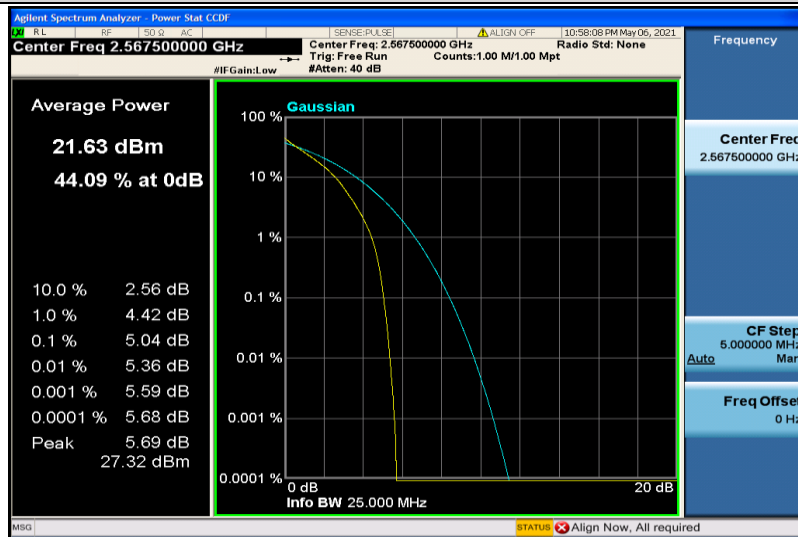

Band5-10MHz-16QAM-20525-50RB#0

Band5-10MHz-16QAM-20600-1RB#0

Band5-10MHz-16QAM-20600-50RB#0

Band7-5MHz-QPSK-20775-1RB#0

Band7-5MHz-QPSK-20775-25RB#0

Band7-5MHz-QPSK-21100-1RB#0

Band7-5MHz-QPSK-21100-25RB#0

Band7-5MHz-QPSK-21425-1RB#0