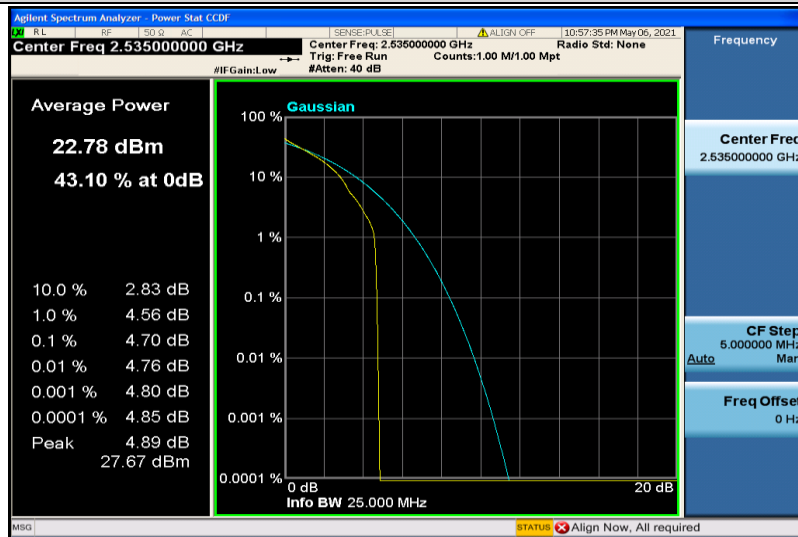

Band5-10MHz-16QAM-20525-50RB#0

Band5-10MHz-16QAM-20600-1RB#0

Band5-10MHz-16QAM-20600-50RB#0

Band7-5MHz-QPSK-20775-1RB#0

Band7-5MHz-QPSK-20775-25RB#0

Band7-5MHz-QPSK-21100-1RB#0

Band7-5MHz-QPSK-21100-25RB#0

Band7-5MHz-QPSK-21425-1RB#0