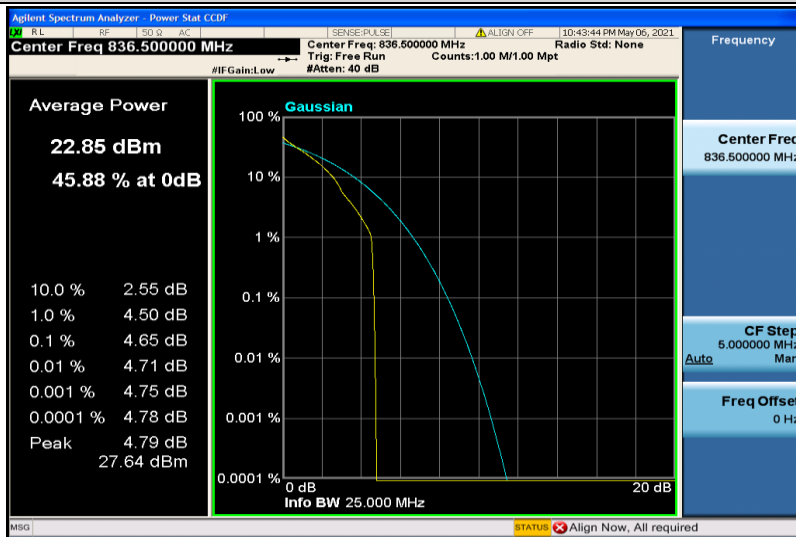

Band5-5MHz-16QAM-20425-25RB#0

Band5-5MHz-16QAM-20525-1RB#0

Band5-5MHz-16QAM-20525-25RB#0

Band5-5MHz-16QAM-20625-1RB#0

Band5-5MHz-16QAM-20625-25RB#0

Band5-10MHz-QPSK-20450-1RB#0

Band5-10MHz-QPSK-20450-50RB#0