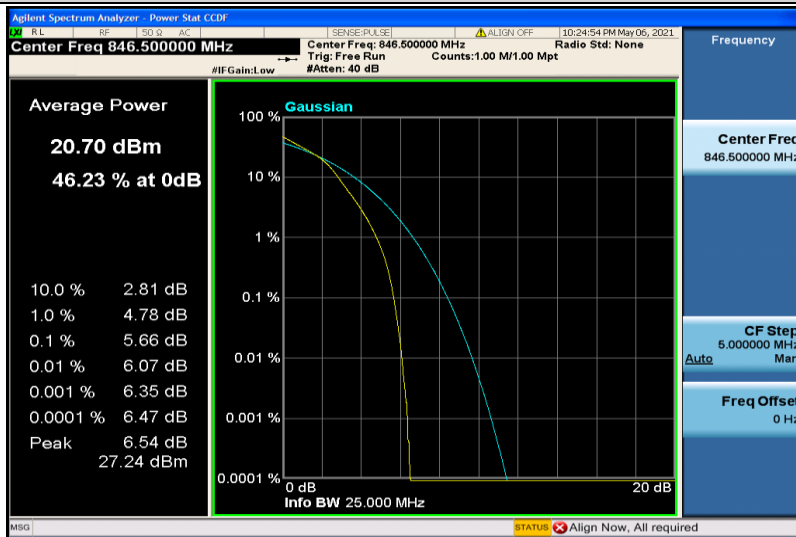

Band5-5MHz-16QAM-20425-25RB#0

Band5-5MHz-16QAM-20525-1RB#0

Band5-5MHz-16QAM-20525-25RB#0

Band5-5MHz-16QAM-20625-1RB#0

Band5-5MHz-16QAM-20625-25RB#0

Band5-10MHz-QPSK-20450-1RB#0

Band5-10MHz-QPSK-20450-50RB#0