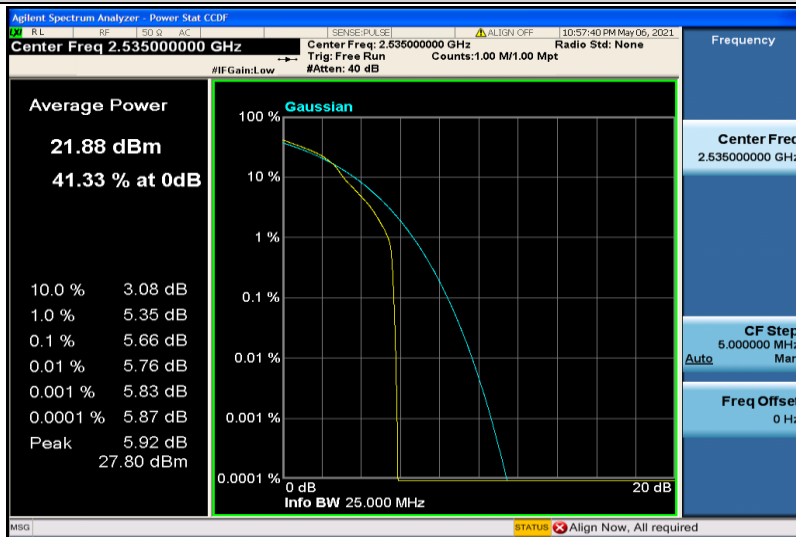

Band7-5MHz-16QAM-20775-25RB#0

Band7-5MHz-16QAM-21100-1RB#0