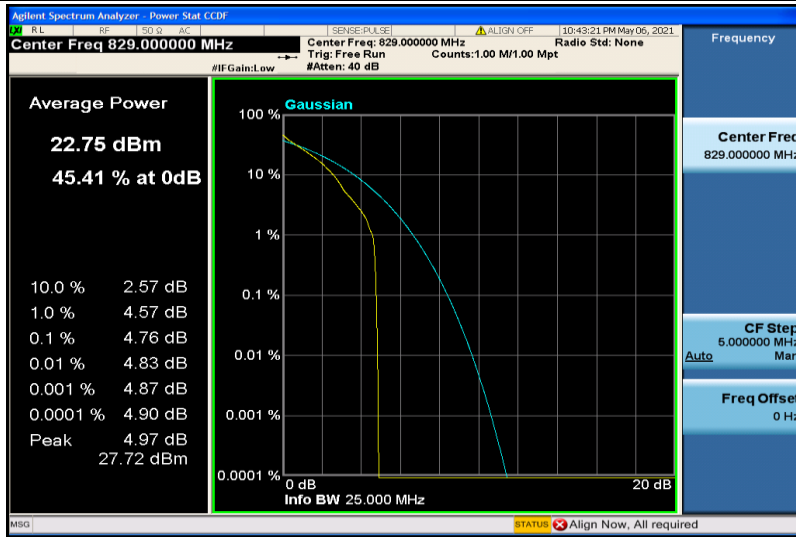

Band5-5MHz-16QAM-20425-25RB#0

Band5-5MHz-16QAM-20525-1RB#0

Band5-5MHz-16QAM-20525-25RB#0

Band5-5MHz-16QAM-20625-1RB#0

Band5-5MHz-16QAM-20625-25RB#0

Band5-10MHz-QPSK-20450-1RB#0

Band5-10MHz-QPSK-20450-50RB#0