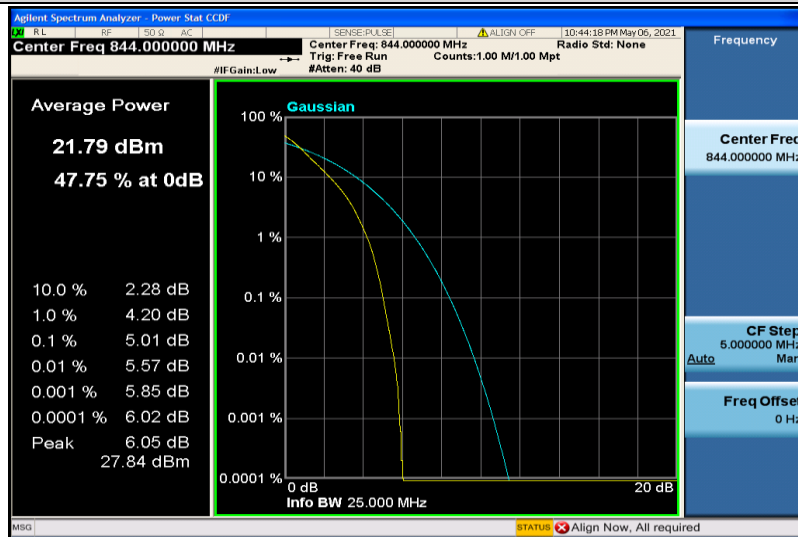

Band5-10MHz-QPSK-20600-1RB#0

Band5-10MHz-QPSK-20600-50RB#0