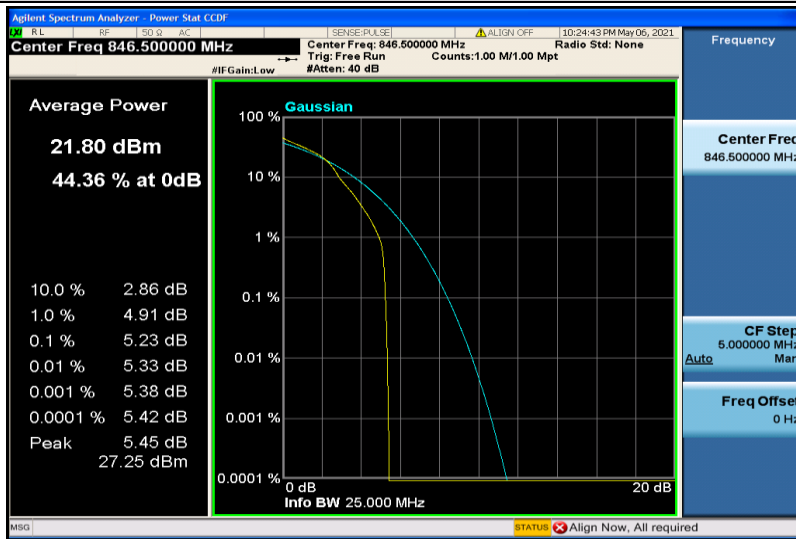

Band5-5MHz-16QAM-20525-25RB#0

Band5-5MHz-16QAM-20625-1RB#0