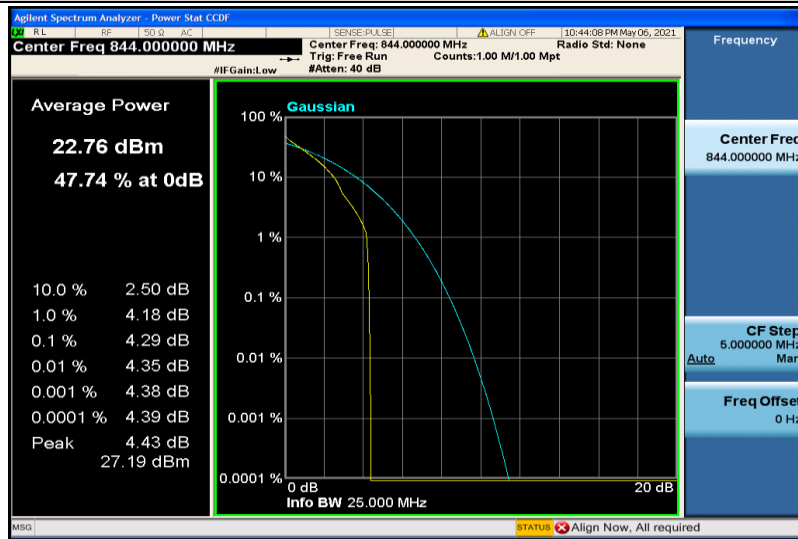

Band5-10MHz-QPSK-20525-50RB#0

Band5-10MHz-QPSK-20600-1RB#0