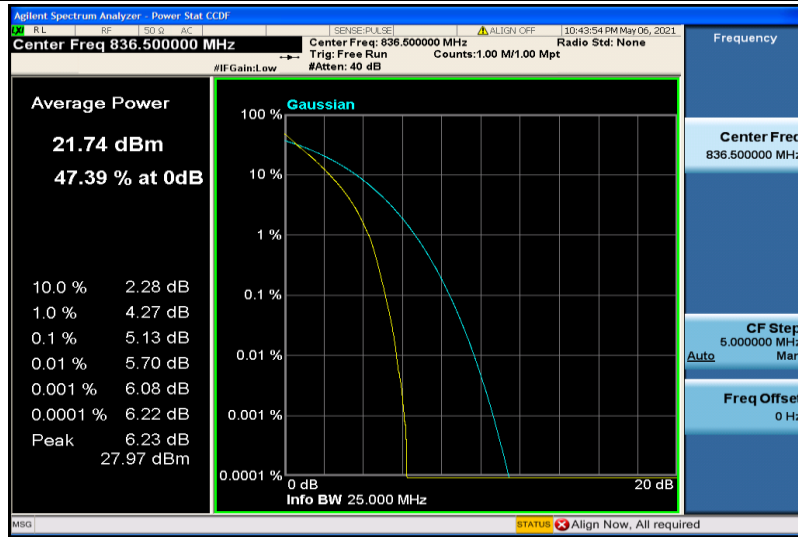

Band5-10MHz-QPSK-20525-1RB#0

Band5-10MHz-QPSK-20525-50RB#0