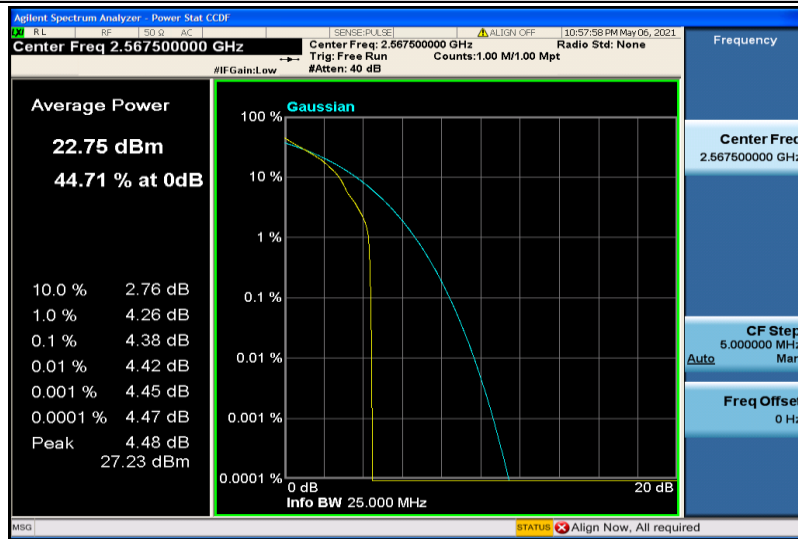

Band5-10MHz-16QAM-20525-50RB#0

Band5-10MHz-16QAM-20600-1RB#0

Band5-10MHz-16QAM-20600-50RB#0

Band7-5MHz-QPSK-20775-1RB#0

Band7-5MHz-QPSK-20775-25RB#0

Band7-5MHz-QPSK-21100-1RB#0

Band7-5MHz-QPSK-21100-25RB#0

Band7-5MHz-QPSK-21425-1RB#0