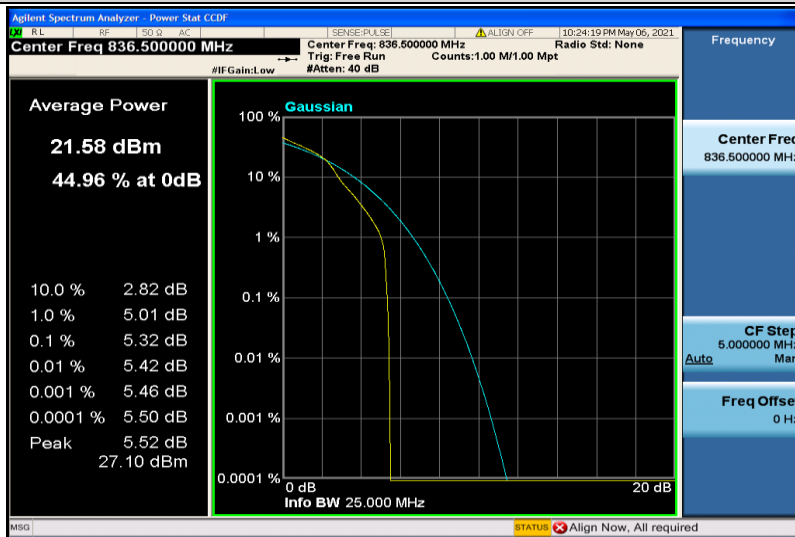

Band5-5MHz-16QAM-20425-25RB#0

Band5-5MHz-16QAM-20525-1RB#0