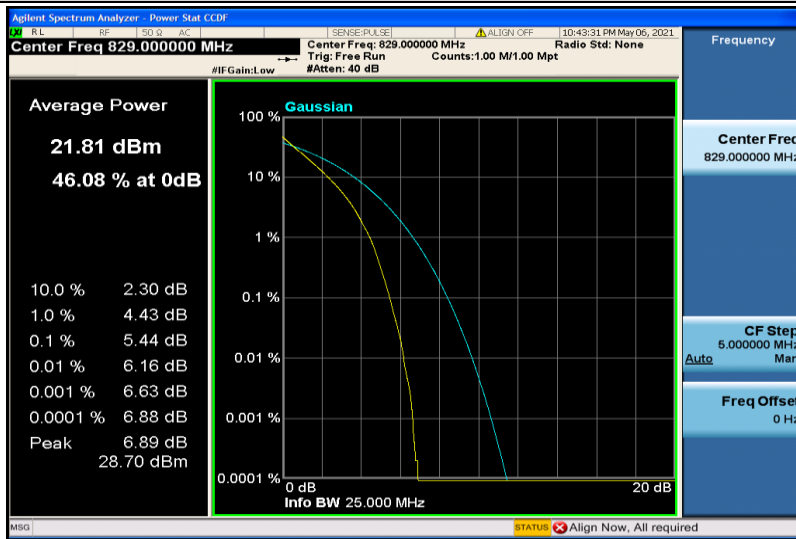

Band5-5MHz-16QAM-20425-25RB#0

Band5-5MHz-16QAM-20525-1RB#0

Band5-5MHz-16QAM-20525-25RB#0

Band5-5MHz-16QAM-20625-1RB#0

Band5-5MHz-16QAM-20625-25RB#0

Band5-10MHz-QPSK-20450-1RB#0

Band5-10MHz-QPSK-20450-50RB#0