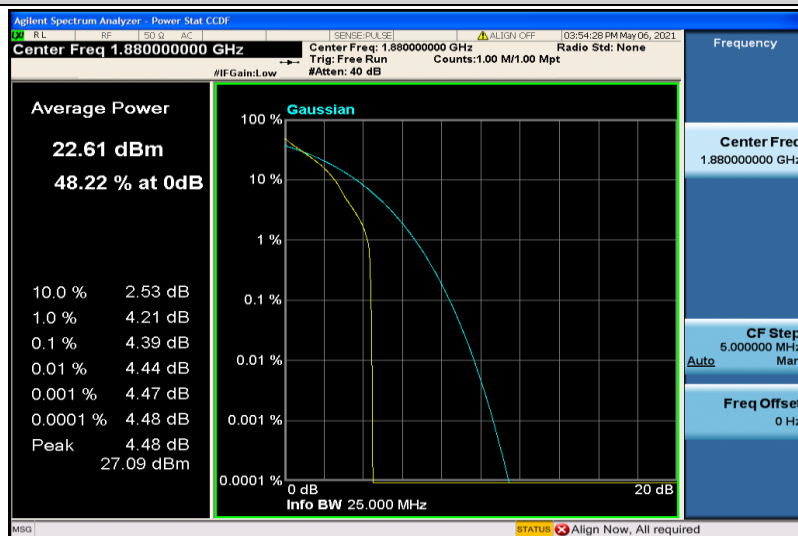

Band2-1.4MHz-QPSK-18900-1RB#0