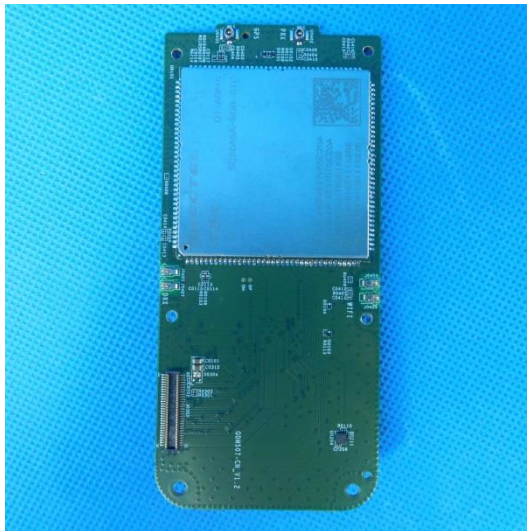

Internal photos of the EUT

NAME: Li-ion Battery Pack
MODEL: KB-700A
OUTPUT: 3.7V 3600mAh/13.32Wh

S/N: 437136190G00001

- DO NOT DISASSEMBLE
- DO NOT DISPOSE OF IN FIRE
- DO NOT CHANGE OR CHARGE BATTERY IN HAZARDOUS LOCATION
- DO NOT SHORT-CIRCUIT THE TERMINALS