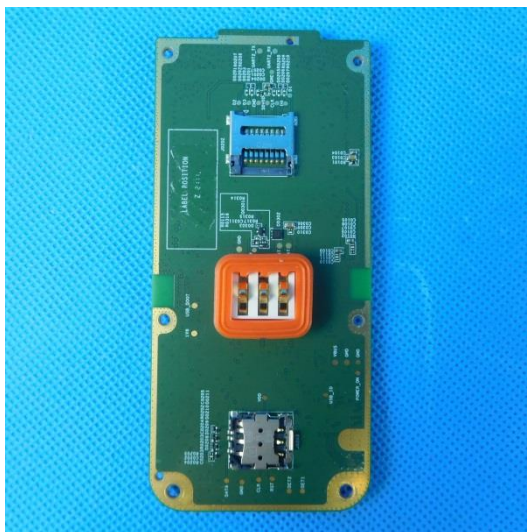

Internal photos of the EUT

NAME: Li-ion Battery Pack
MODEL: KB-700A
OUTPUT: 3.7V 3600mAh/13.32Wh

S/N: 437136190G00001

- DO NOT DISASSEMBLE
- DO NOT DISPOSE OF IN FIRE
- DO NOT CHANGE OR CHARGE BATTERY IN HAZARDOUS LOCATION
- DO NOT SHORT-CIRCUIT THE TERMINALS