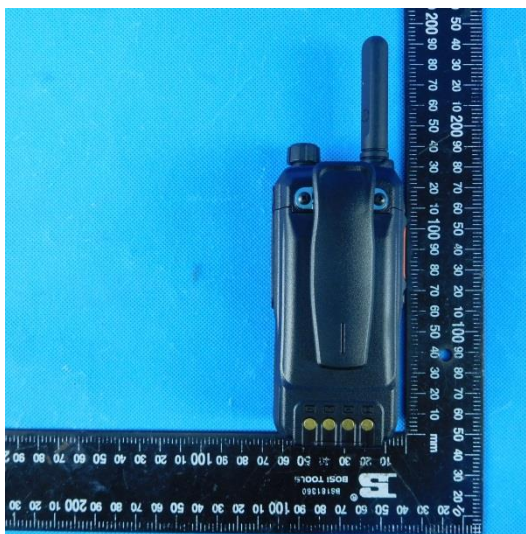

## 7. EXTERNAL AND INTERNAL PHOTOS OF THE EUT

### External photos of the EUT

		<b>RAPID CHARGER</b>
MODEL: KBC-700Q		 <b>WARNING</b> Please switch off the radio before charging
INPUT: DC 12V 1000mA		
OUTPUT: 800mA		 
 S/N: 4309341900001		
<a href="http://www.kirisun.com">www.kirisun.com</a>		Made in China