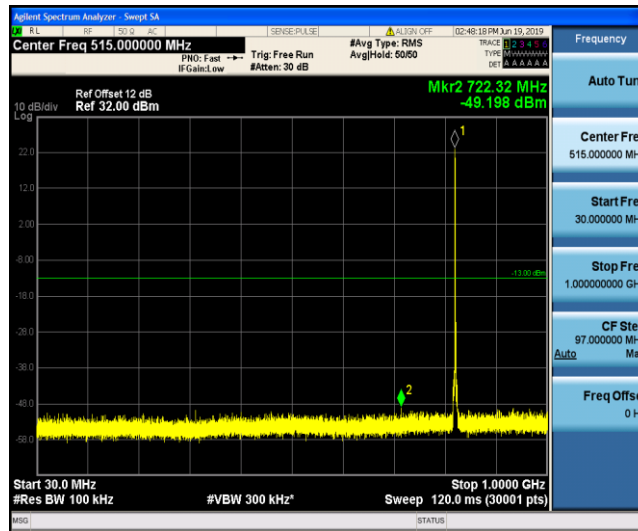

Band5_1.4MHz_QPSK_20643_1RB#0

Band5_1.4MHz_16QAM_20407_1RB#0