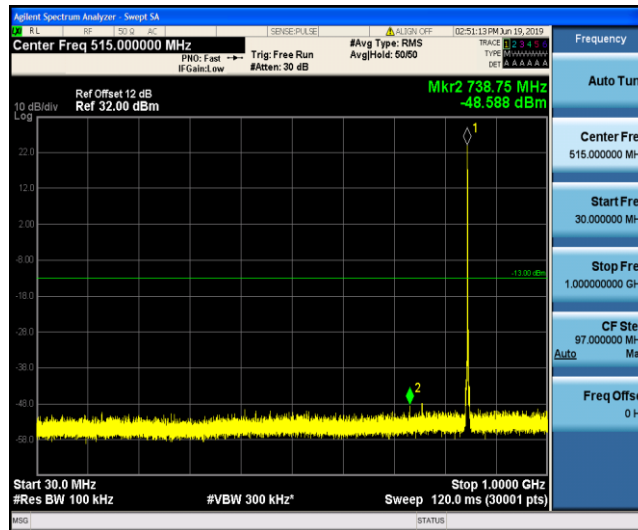

Band4\_20MHz\_16QAM\_20175\_1RB#0

Band4\_20MHz\_16QAM\_20300\_1RB#0

Band4\_20MHz\_16QAM\_20300\_1RB#0

Band5\_1.4MHz\_QPSK\_20407\_1RB#0

Band5\_1.4MHz\_QPSK\_20407\_1RB#0

Band5\_1.4MHz\_QPSK\_20525\_1RB#0

Band5\_1.4MHz\_QPSK\_20525\_1RB#0