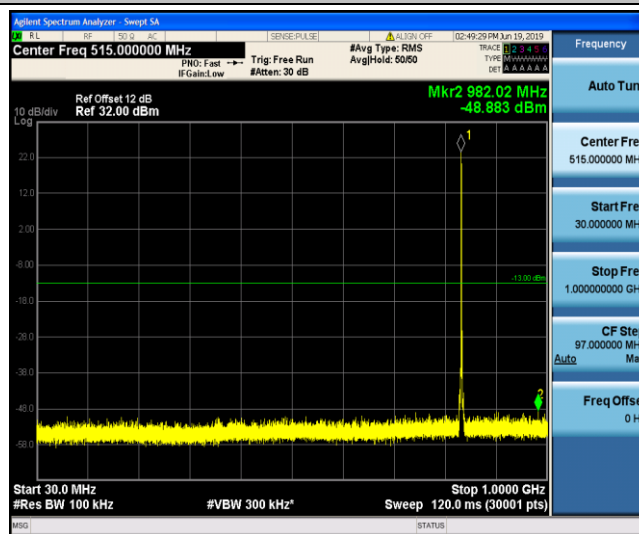

Band4\_20MHz\_16QAM\_20175\_1RB#0

Band4\_20MHz\_16QAM\_20300\_1RB#0

Band4\_20MHz\_16QAM\_20300\_1RB#0

Band5\_1.4MHz\_QPSK\_20407\_1RB#0

Band5\_1.4MHz\_QPSK\_20407\_1RB#0

Band5\_1.4MHz\_QPSK\_20525\_1RB#0

Band5\_1.4MHz\_QPSK\_20525\_1RB#0