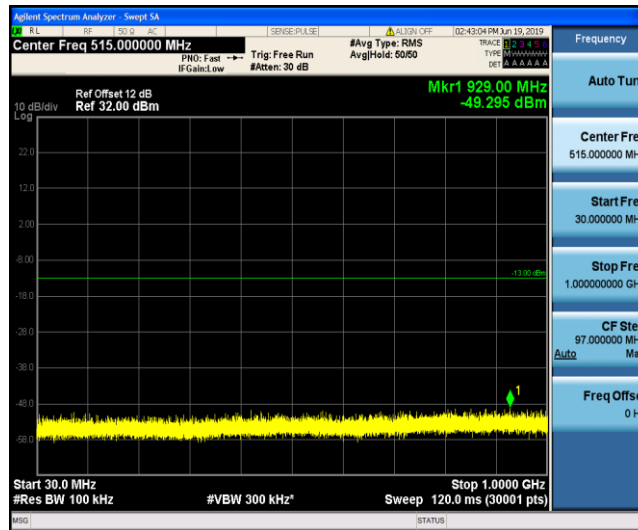

Band4_20MHz_16QAM_20175_1RB#0

Band4_20MHz_16QAM_20300_1RB#0