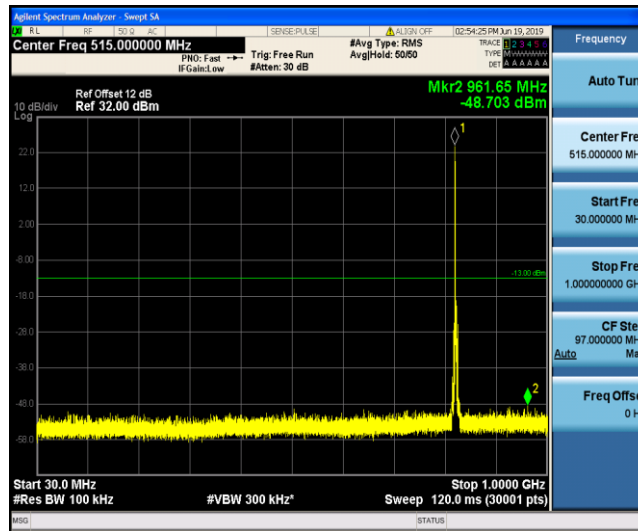

Band5_1.4MHz_16QAM_20643_1RB#0

Band5_3MHz_QPSK_20415_1RB#0