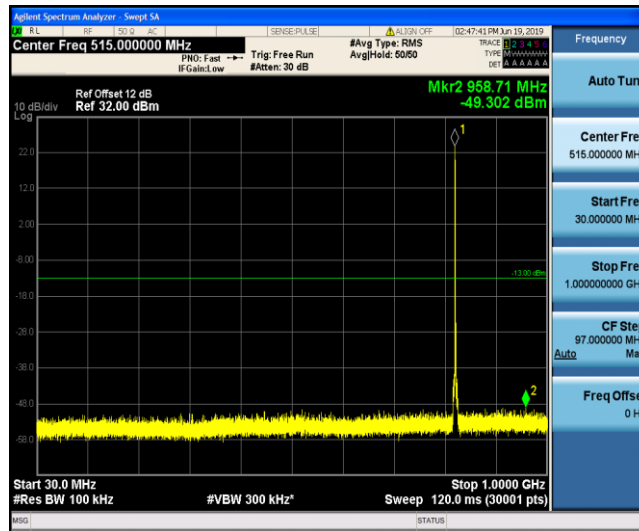

Band4_20MHz_16QAM_20300_1RB#0

Band5_1.4MHz_QPSK_20407_1RB#0