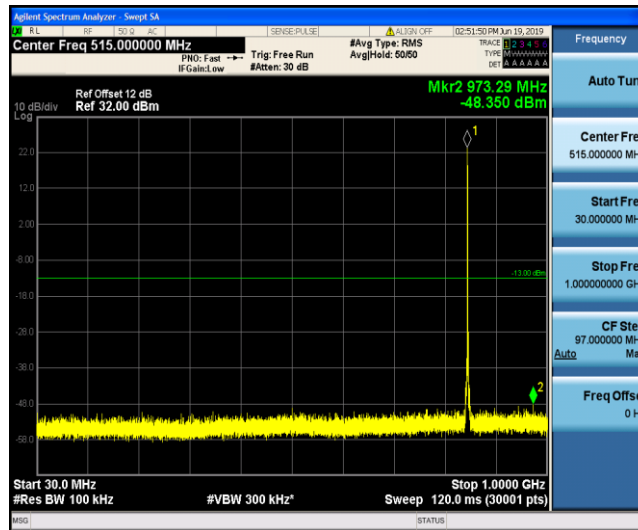

Band5\_1.4MHz\_QPSK\_20643\_1RB#0

Band5\_1.4MHz\_QPSK\_20643\_1RB#0

Band5\_1.4MHz\_16QAM\_20407\_1RB#0

Band5\_1.4MHz\_16QAM\_20407\_1RB#0

Band5\_1.4MHz\_16QAM\_20525\_1RB#0

Band5\_1.4MHz\_16QAM\_20525\_1RB#0