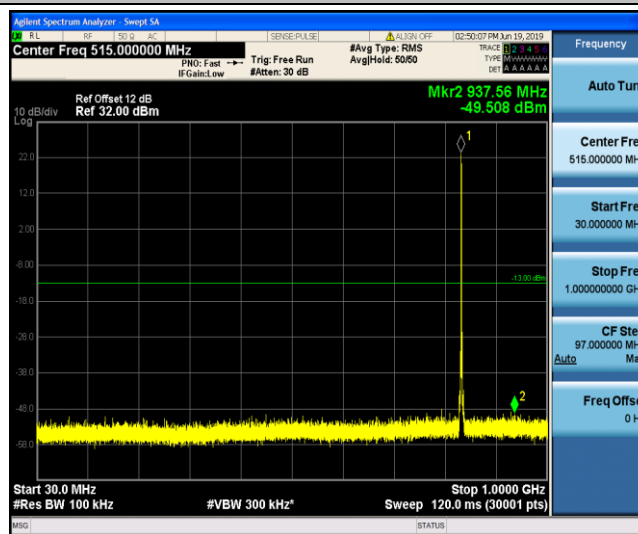

Band5\_1.4MHz\_QPSK\_20643\_1RB#0

Band5\_1.4MHz\_QPSK\_20643\_1RB#0

Band5\_1.4MHz\_16QAM\_20407\_1RB#0

Band5\_1.4MHz\_16QAM\_20407\_1RB#0

Band5\_1.4MHz\_16QAM\_20525\_1RB#0

Band5\_1.4MHz\_16QAM\_20525\_1RB#0