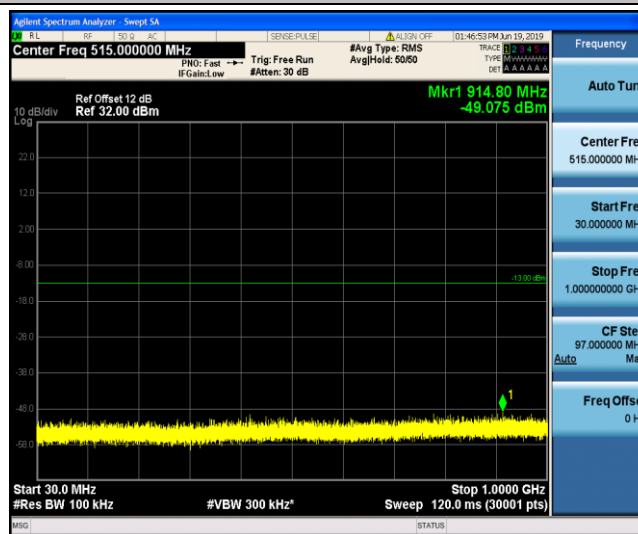

Band4_1.4MHz_16QAM_19957_1RB#0

Band4_1.4MHz_16QAM_20175_1RB#0