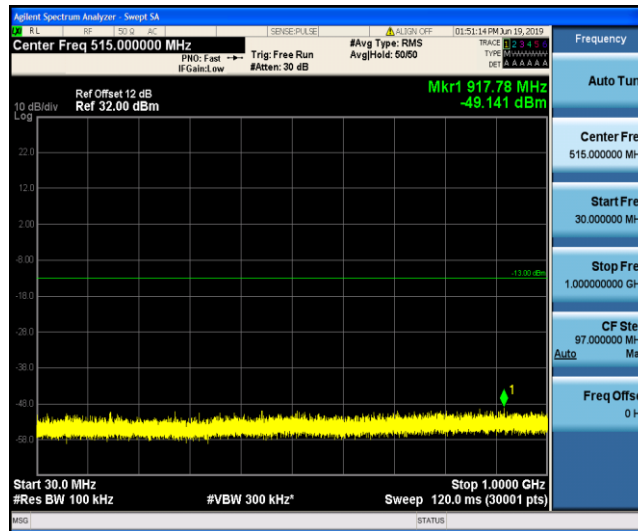

Band4_1.4MHz_16QAM_20393_1RB#0

Band4_3MHz_QPSK_19965_1RB#0