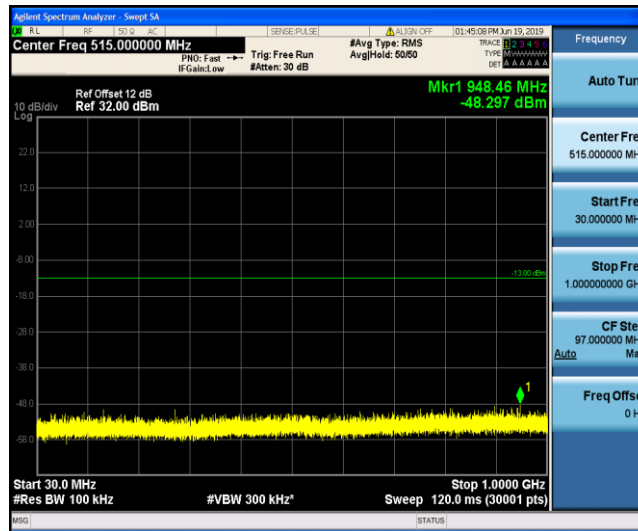

Band4_1.4MHz_QPSK_20393_1RB#0

Band4_1.4MHz_16QAM_19957_1RB#0