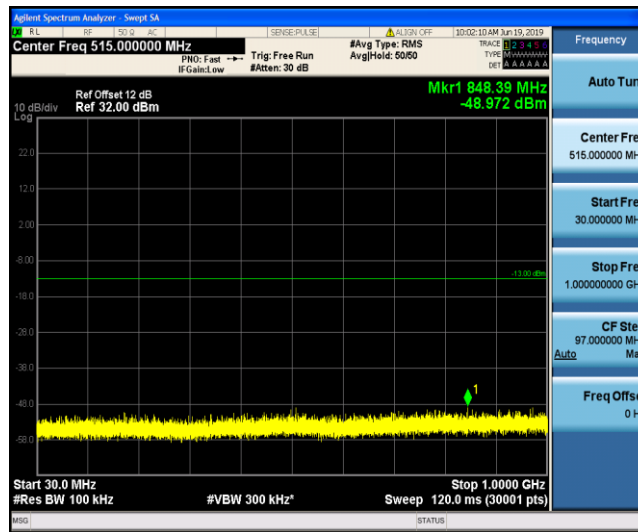

Test Graphs

Band2_1.4MHz_QPSK_18607_1RB#0