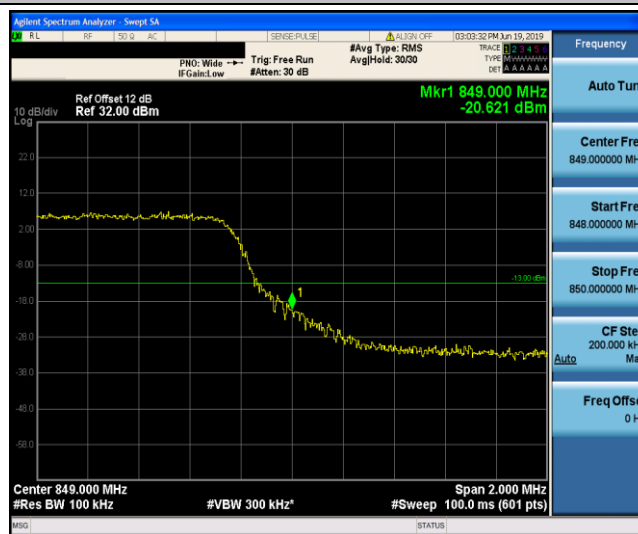

Band5_5MHz_16QAM_20625_1RB#24

Band5_5MHz_16QAM_20625_25RB#0