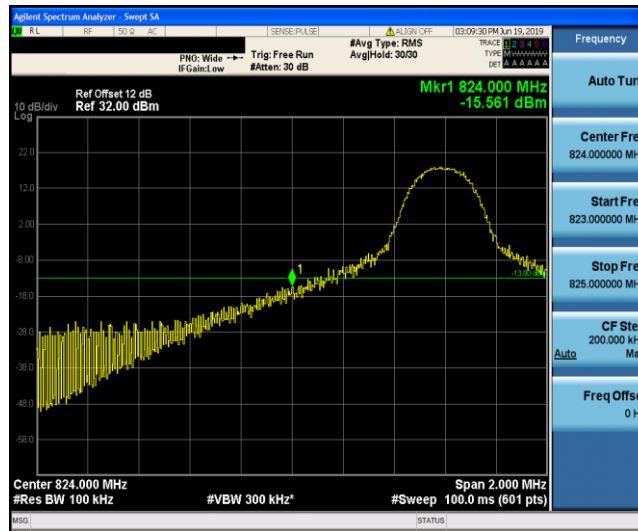

Band5_5MHz_16QAM_20625_25RB#0

Band5_10MHz_QPSK_20450_1RB#0