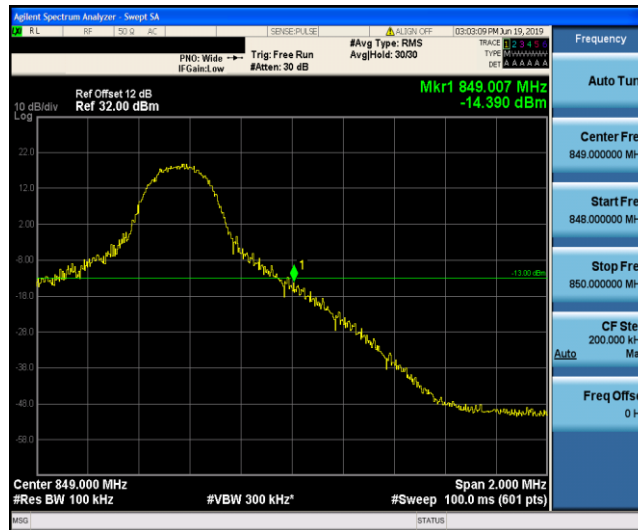

Band5_5MHz_16QAM_20425_25RB#0

Band5_5MHz_16QAM_20625_1RB#24