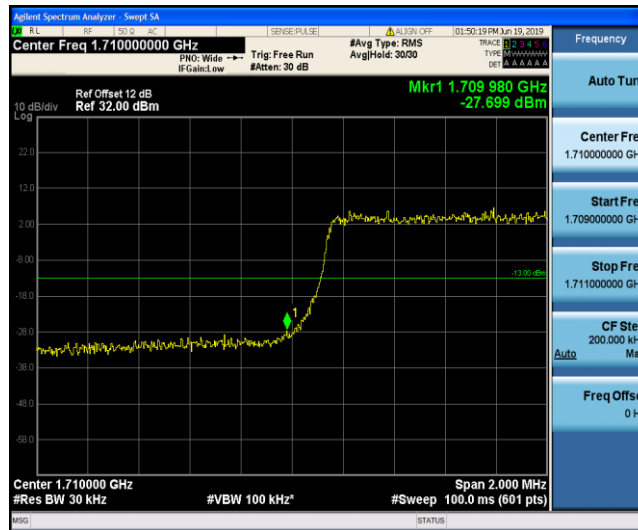

Band4_3MHz_16QAM_19965_1RB#0

Band4_3MHz_16QAM_19965_15RB#0