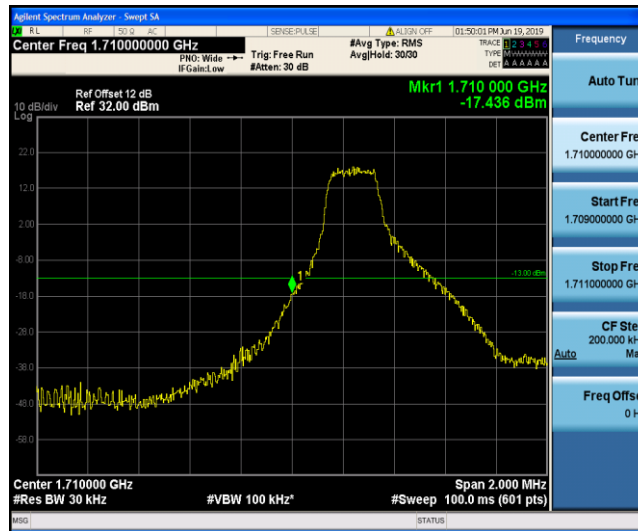

Band4_3MHz_QPSK_20385_15RB#0

Band4_3MHz_16QAM_19965_1RB#0