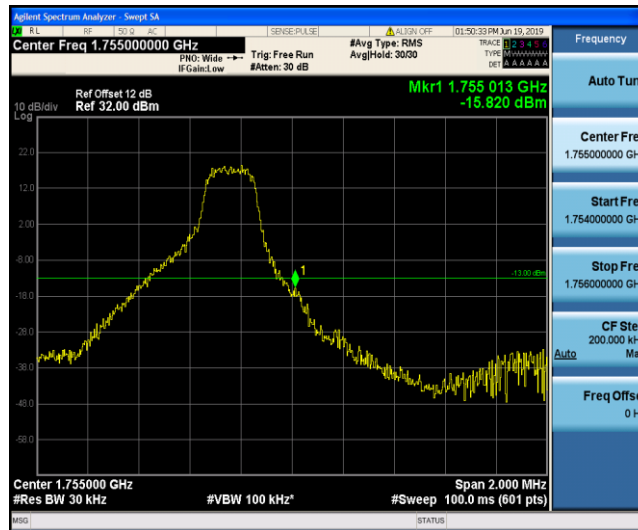

Band4_3MHz_QPSK_19965_15RB#0

Band4_3MHz_QPSK_20385_1RB#14