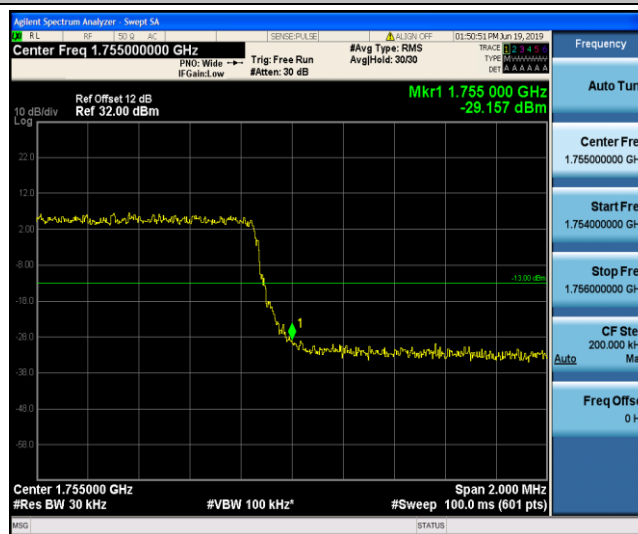

Band4_3MHz_QPSK_20385_1RB#14

Band4_3MHz_QPSK_20385_15RB#0