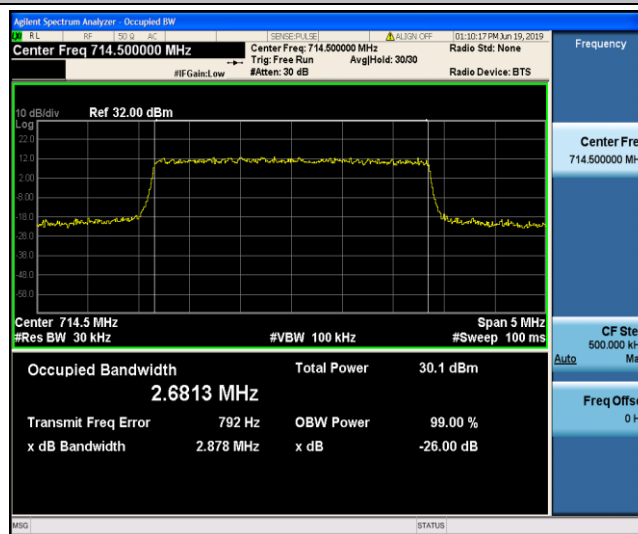

Band12_3MHz_QPSK_23095_15RB#0

Band12_3MHz_QPSK_23165_15RB#0