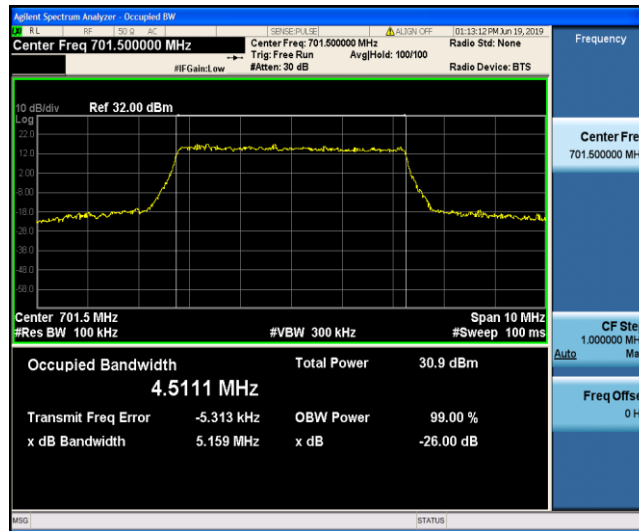

Band12\_3MHz\_QPSK\_23025\_15RB#0

Band12\_3MHz\_QPSK\_23095\_15RB#0

Band12\_3MHz\_QPSK\_23165\_15RB#0

Band12\_3MHz\_16QAM\_23025\_15RB#0

Band12\_3MHz\_16QAM\_23095\_15RB#0

Band12\_3MHz\_16QAM\_23165\_15RB#0