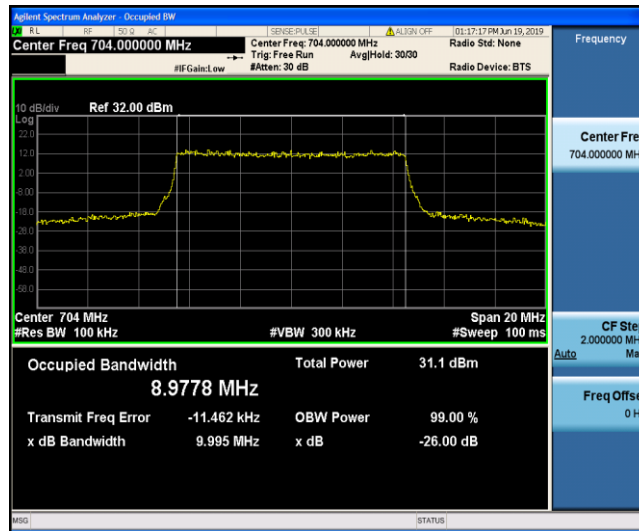

Band12\_5MHz\_QPSK\_23035\_25RB#0

Band12\_5MHz\_QPSK\_23095\_25RB#0

Band12\_5MHz\_QPSK\_23155\_25RB#0

Band12\_5MHz\_16QAM\_23035\_25RB#0

Band12\_5MHz\_16QAM\_23095\_25RB#0

Band12\_5MHz\_16QAM\_23155\_25RB#0