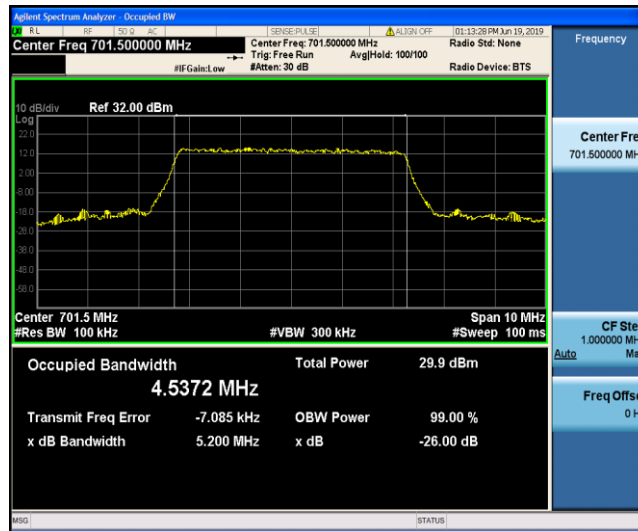

Band12_5MHz_QPSK_23155_25RB#0

Band12_5MHz_16QAM_23035_25RB#0