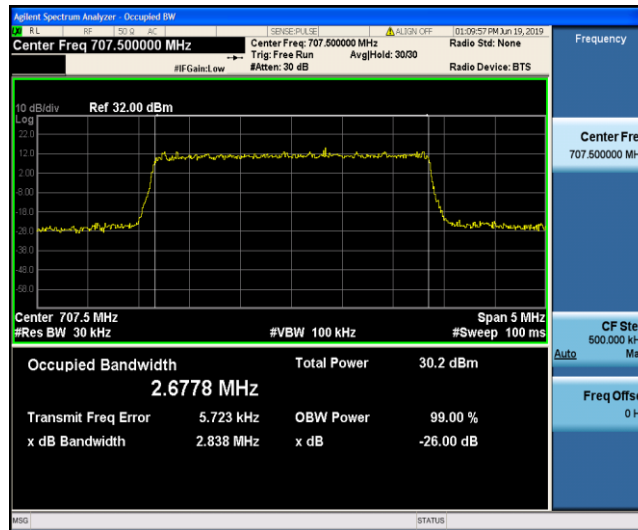

Band12_3MHz_QPSK_23025_15RB#0

Band12_3MHz_QPSK_23095_15RB#0