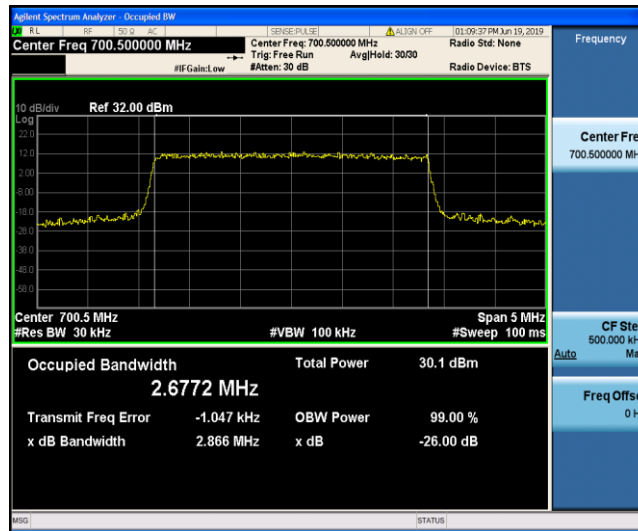

Band12\_1.4MHz\_QPSK\_23017\_6RB#0

Band12\_1.4MHz\_QPSK\_23095\_6RB#0

Band12\_1.4MHz\_QPSK\_23173\_6RB#0

Band12\_1.4MHz\_16QAM\_23017\_6RB#0

Band12\_1.4MHz\_16QAM\_23095\_6RB#0

Band12\_1.4MHz\_16QAM\_23173\_6RB#0