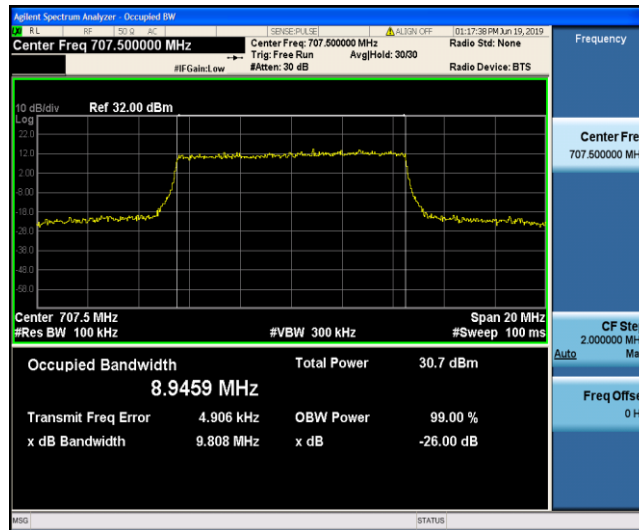

Band12_10MHz_QPSK_23060_50RB#0

Band12_10MHz_QPSK_23095_50RB#0