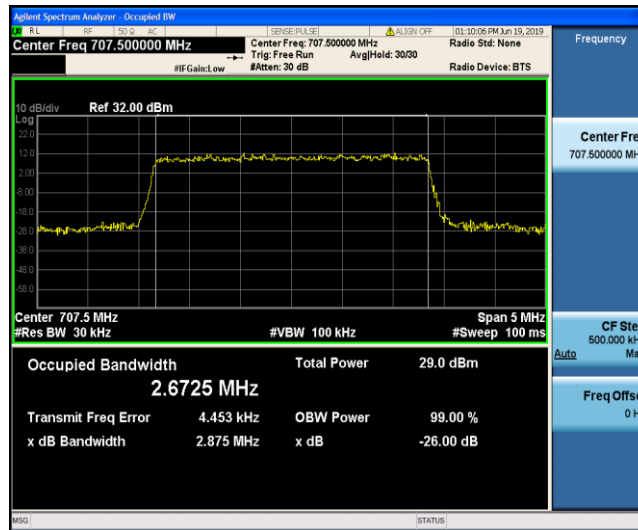

Band12\_3MHz\_QPSK\_23025\_15RB#0

Band12\_3MHz\_QPSK\_23095\_15RB#0

Band12\_3MHz\_QPSK\_23165\_15RB#0

Band12\_3MHz\_16QAM\_23025\_15RB#0

Band12\_3MHz\_16QAM\_23095\_15RB#0

Band12\_3MHz\_16QAM\_23165\_15RB#0