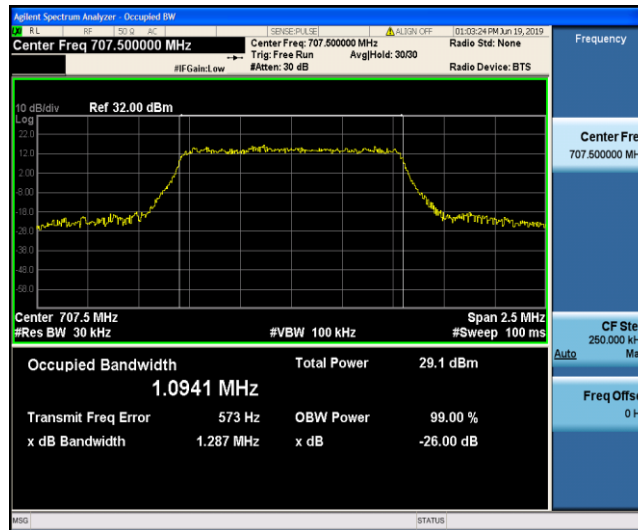

Band12\_1.4MHz\_QPSK\_23017\_6RB#0

Band12\_1.4MHz\_QPSK\_23095\_6RB#0

Band12\_1.4MHz\_QPSK\_23173\_6RB#0

Band12\_1.4MHz\_16QAM\_23017\_6RB#0

Band12\_1.4MHz\_16QAM\_23095\_6RB#0

Band12\_1.4MHz\_16QAM\_23173\_6RB#0