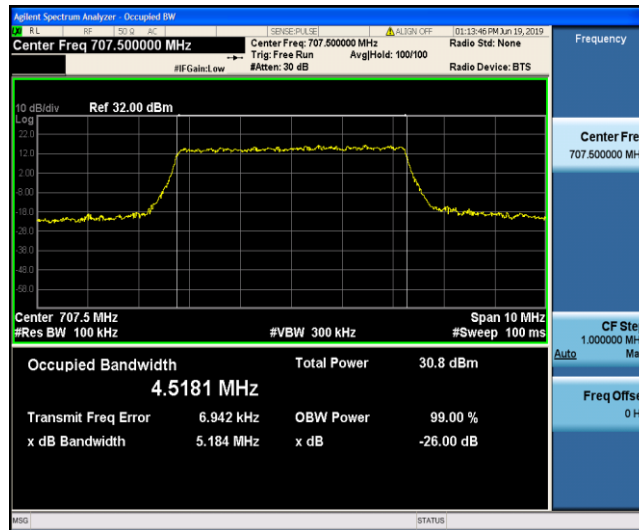

Band12_5MHz_QPSK_23035_25RB#0

Band12_5MHz_QPSK_23095_25RB#0