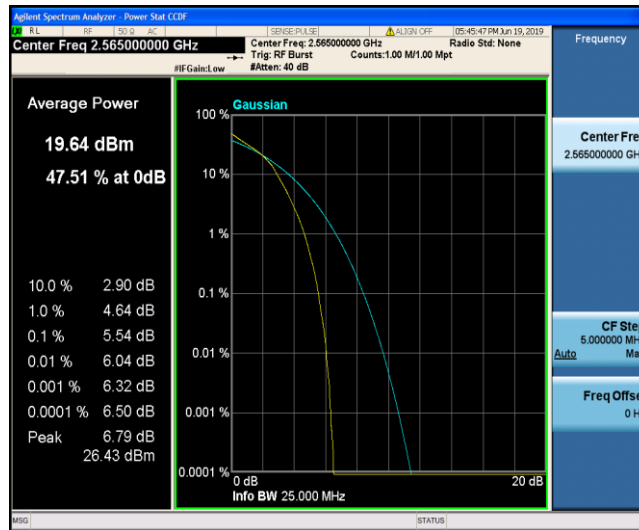

Band41_20MHz_16QAM_40340_100RB#0