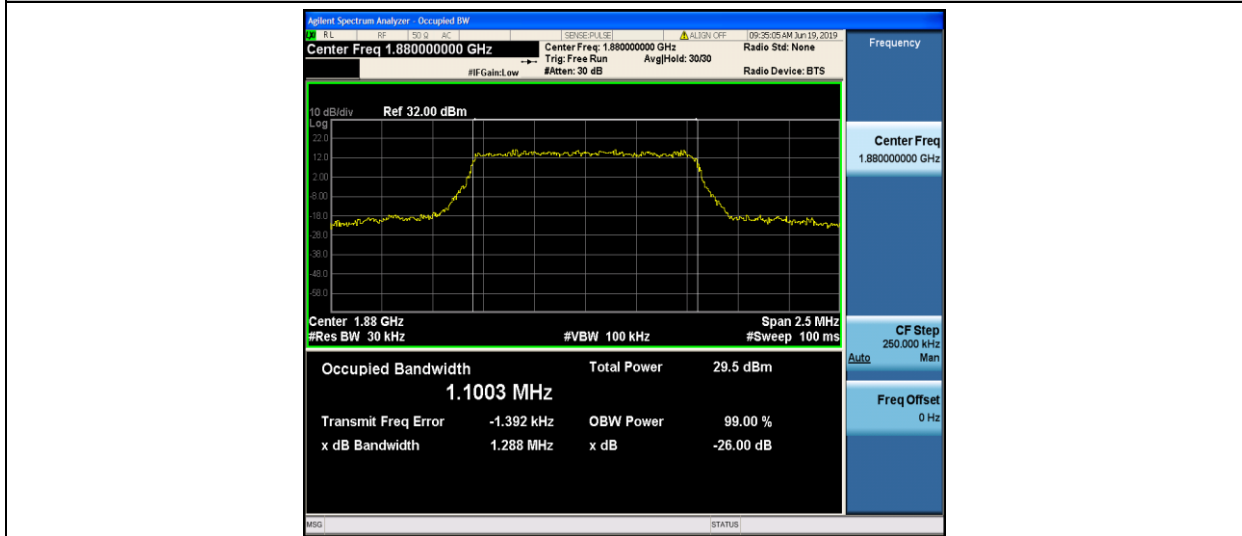

Band2_1.4MHz_QPSK_18900_6RB#0