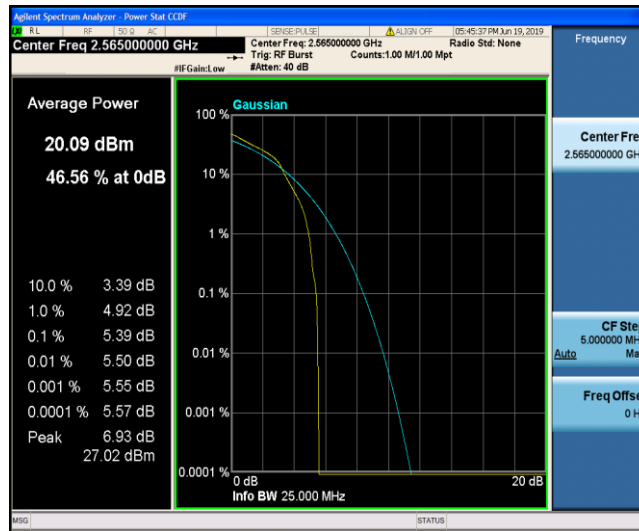

Band41_20MHz_16QAM_40340_1RB#0