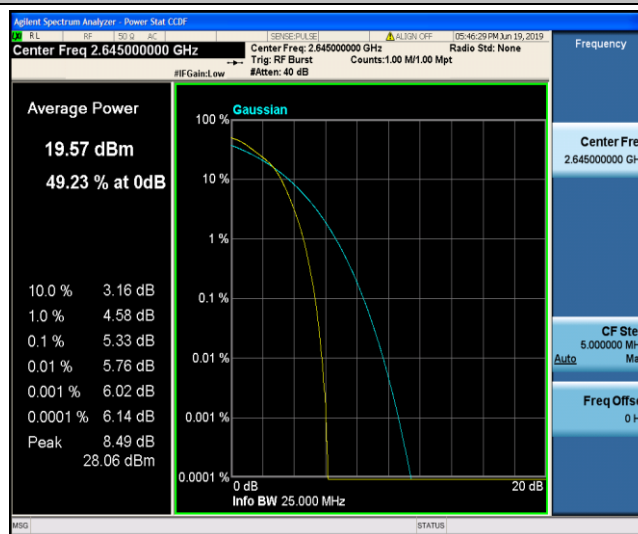

Band41_20MHz_16QAM_40620_100RB#0

Band41_20MHz_16QAM_41140_1RB#0

Band41_20MHz_16QAM_41140_100RB#0

8.3 Appendix C: 26dB Bandwidth and Occupied Bandwidth

Test Result

Band	Bandwidth	Modulation	Channel	RB Configuration	Occupied Bandwidth (MHz)	26dB Bandwidth (MHz)	Verdict
Band2	1.4MHz	QPSK	18607	6RB#0	1.1069	1.929	PASS
Band2	1.4MHz	QPSK	18900	6RB#0	1.1003	1.288	PASS
Band2	1.4MHz	QPSK	19193	6RB#0	1.1024	1.336	PASS
Band2	1.4MHz	16QAM	18607	6RB#0	1.0947	1.444	PASS
Band2	1.4MHz	16QAM	18900	6RB#0	1.0938	1.288	PASS
Band2	1.4MHz	16QAM	19193	6RB#0	1.0977	1.294	PASS
Band2	3MHz	QPSK	18615	15RB#0	2.6848	3.370	PASS
Band2	3MHz	QPSK	18900	15RB#0	2.6744	2.859	PASS
Band2	3MHz	QPSK	19185	15RB#0	2.6796	2.873	PASS
Band2	3MHz	16QAM	18615	15RB#0	2.6777	2.879	PASS
Band2	3MHz	16QAM	18900	15RB#0	2.6763	2.862	PASS
Band2	3MHz	16QAM	19185	15RB#0	2.6750	2.879	PASS
Band2	5MHz	QPSK	18625	25RB#0	4.5220	5.303	PASS
Band2	5MHz	QPSK	18900	25RB#0	4.5168	5.184	PASS
Band2	5MHz	QPSK	19175	25RB#0	4.5432	5.643	PASS
Band2	5MHz	16QAM	18625	25RB#0	4.5489	5.371	PASS
Band2	5MHz	16QAM	18900	25RB#0	4.5307	5.188	PASS
Band2	5MHz	16QAM	19175	25RB#0	4.5246	5.278	PASS
Band2	10MHz	QPSK	18650	50RB#0	8.9642	10.12	PASS
Band2	10MHz	QPSK	18900	50RB#0	8.9425	9.827	PASS
Band2	10MHz	QPSK	19150	50RB#0	8.9686	9.949	PASS
Band2	10MHz	16QAM	18650	50RB#0	8.9707	9.915	PASS
Band2	10MHz	16QAM	18900	50RB#0	8.9495	9.769	PASS
Band2	10MHz	16QAM	19150	50RB#0	8.9567	9.721	PASS
Band2	15MHz	QPSK	18675	75RB#0	13.522	15.33	PASS
Band2	15MHz	QPSK	18900	75RB#0	13.462	15.14	PASS
Band2	15MHz	QPSK	19125	75RB#0	13.547	15.28	PASS
Band2	15MHz	16QAM	18675	75RB#0	13.543	15.24	PASS
Band2	15MHz	16QAM	18900	75RB#0	13.508	15.11	PASS
Band2	15MHz	16QAM	19125	75RB#0	13.530	15.17	PASS
Band2	20MHz	QPSK	18700	100RB#0	17.971	19.95	PASS
Band2	20MHz	QPSK	18900	100RB#0	17.906	19.62	PASS
Band2	20MHz	QPSK	19100	100RB#0	17.962	19.53	PASS
Band2	20MHz	16QAM	18700	100RB#0	17.962	19.70	PASS
Band2	20MHz	16QAM	18900	100RB#0	17.969	19.88	PASS
Band2	20MHz	16QAM	19100	100RB#0	17.928	19.70	PASS
Band4	1.4MHz	QPSK	19957	6RB#0	1.0948	1.300	PASS
Band4	1.4MHz	QPSK	20175	6RB#0	1.0981	1.304	PASS