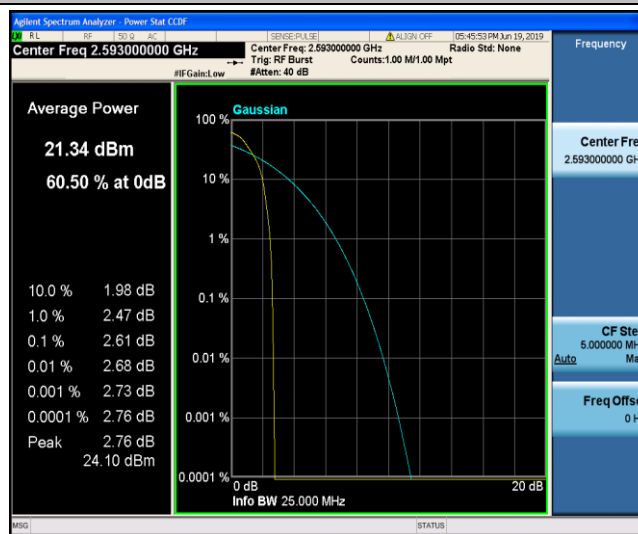

Band41_15MHz_16QAM_40315_75RB#0

Band41_15MHz_16QAM_40620_1RB#0

Band41_15MHz_16QAM_40620_75RB#0

Band41_15MHz_16QAM_41165_1RB#0

Band41_15MHz_16QAM_41165_75RB#0

Band41_20MHz_QPSK_40340_1RB#0

Band41_20MHz_QPSK_40340_100RB#0