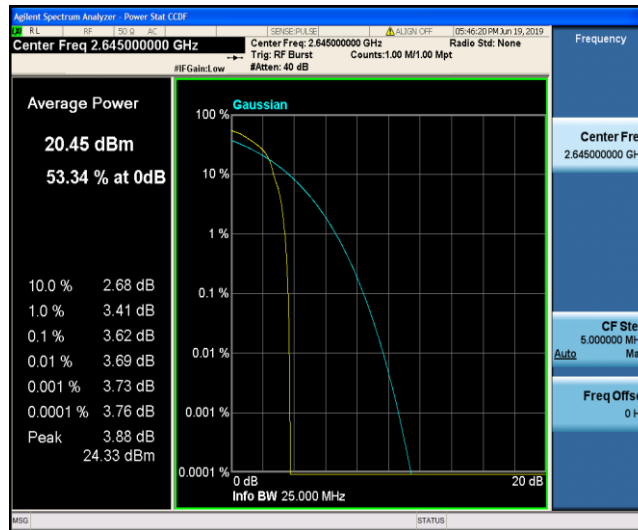

Band41_20MHz_16QAM_40620_100RB#0

Band41_20MHz_16QAM_41140_1RB#0

Band41_20MHz_16QAM_41140_100RB#0

8.3 Appendix C: 26dB Bandwidth and Occupied Bandwidth

Test Result

Band	Bandwidth	Modulation	Channel	RB Configuration	Occupied Bandwidth (MHz)	26dB Bandwidth (MHz)	Verdict
Band2	1.4MHz	QPSK	18607	6RB#0	1.1069	1.929	PASS
Band2	1.4MHz	QPSK	18900	6RB#0	1.1003	1.288	PASS
Band2	1.4MHz	QPSK	19193	6RB#0	1.1024	1.336	PASS
Band2	1.4MHz	16QAM	18607	6RB#0	1.0947	1.444	PASS
Band2	1.4MHz	16QAM	18900	6RB#0	1.0938	1.288	PASS
Band2	1.4MHz	16QAM	19193	6RB#0	1.0977	1.294	PASS
Band2	3MHz	QPSK	18615	15RB#0	2.6848	3.370	PASS
Band2	3MHz	QPSK	18900	15RB#0	2.6744	2.859	PASS
Band2	3MHz	QPSK	19185	15RB#0	2.6796	2.873	PASS
Band2	3MHz	16QAM	18615	15RB#0	2.6777	2.879	PASS
Band2	3MHz	16QAM	18900	15RB#0	2.6763	2.862	PASS
Band2	3MHz	16QAM	19185	15RB#0	2.6750	2.879	PASS
Band2	5MHz	QPSK	18625	25RB#0	4.5220	5.303	PASS
Band2	5MHz	QPSK	18900	25RB#0	4.5168	5.184	PASS
Band2	5MHz	QPSK	19175	25RB#0	4.5432	5.643	PASS
Band2	5MHz	16QAM	18625	25RB#0	4.5489	5.371	PASS
Band2	5MHz	16QAM	18900	25RB#0	4.5307	5.188	PASS
Band2	5MHz	16QAM	19175	25RB#0	4.5246	5.278	PASS
Band2	10MHz	QPSK	18650	50RB#0	8.9642	10.12	PASS
Band2	10MHz	QPSK	18900	50RB#0	8.9425	9.827	PASS
Band2	10MHz	QPSK	19150	50RB#0	8.9686	9.949	PASS
Band2	10MHz	16QAM	18650	50RB#0	8.9707	9.915	PASS
Band2	10MHz	16QAM	18900	50RB#0	8.9495	9.769	PASS
Band2	10MHz	16QAM	19150	50RB#0	8.9567	9.721	PASS
Band2	15MHz	QPSK	18675	75RB#0	13.522	15.33	PASS
Band2	15MHz	QPSK	18900	75RB#0	13.462	15.14	PASS
Band2	15MHz	QPSK	19125	75RB#0	13.547	15.28	PASS
Band2	15MHz	16QAM	18675	75RB#0	13.543	15.24	PASS
Band2	15MHz	16QAM	18900	75RB#0	13.508	15.11	PASS
Band2	15MHz	16QAM	19125	75RB#0	13.530	15.17	PASS
Band2	20MHz	QPSK	18700	100RB#0	17.971	19.95	PASS
Band2	20MHz	QPSK	18900	100RB#0	17.906	19.62	PASS
Band2	20MHz	QPSK	19100	100RB#0	17.962	19.53	PASS
Band2	20MHz	16QAM	18700	100RB#0	17.962	19.70	PASS
Band2	20MHz	16QAM	18900	100RB#0	17.969	19.88	PASS
Band2	20MHz	16QAM	19100	100RB#0	17.928	19.70	PASS
Band4	1.4MHz	QPSK	19957	6RB#0	1.0948	1.300	PASS
Band4	1.4MHz	QPSK	20175	6RB#0	1.0981	1.304	PASS