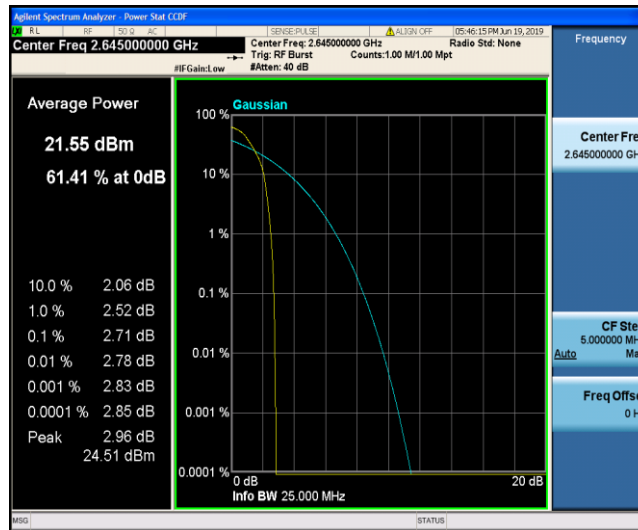

Band41_20MHz_QPSK_41140_1RB#0