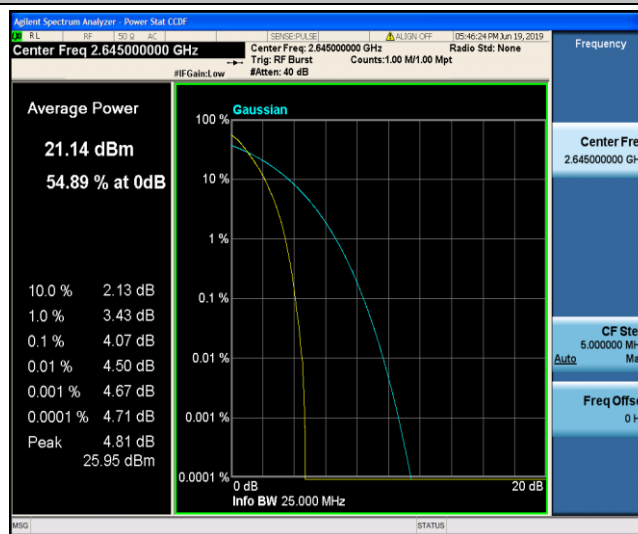

Band41_20MHz_QPSK_41140_100RB#0