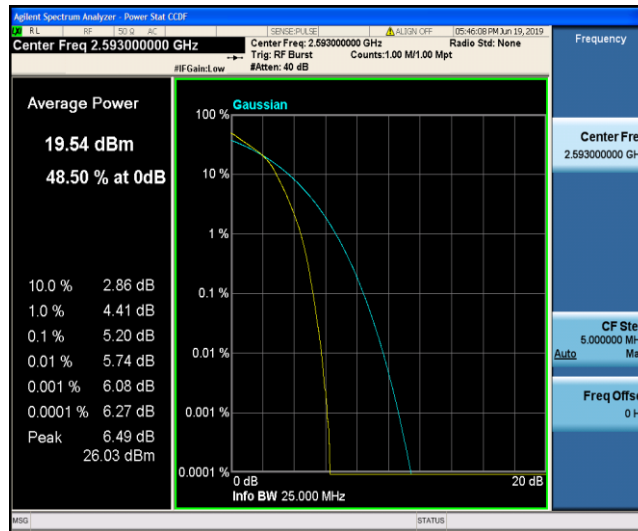

Band41_20MHz_16QAM_40620_100RB#0

Band41_20MHz_16QAM_41140_1RB#0

Band41_20MHz_16QAM_41140_100RB#0

8.3 Appendix C: 26dB Bandwidth and Occupied Bandwidth

Test Result

Band	Bandwidth	Modulation	Channel	RB Configuration	Occupied Bandwidth (MHz)	26dB Bandwidth (MHz)	Verdict
Band2	1.4MHz	QPSK	18607	6RB#0	1.1069	1.929	PASS
Band2	1.4MHz	QPSK	18900	6RB#0	1.1003	1.288	PASS
Band2	1.4MHz	QPSK	19193	6RB#0	1.1024	1.336	PASS
Band2	1.4MHz	16QAM	18607	6RB#0	1.0947	1.444	PASS
Band2	1.4MHz	16QAM	18900	6RB#0	1.0938	1.288	PASS
Band2	1.4MHz	16QAM	19193	6RB#0	1.0977	1.294	PASS
Band2	3MHz	QPSK	18615	15RB#0	2.6848	3.370	PASS
Band2	3MHz	QPSK	18900	15RB#0	2.6744	2.859	PASS
Band2	3MHz	QPSK	19185	15RB#0	2.6796	2.873	PASS
Band2	3MHz	16QAM	18615	15RB#0	2.6777	2.879	PASS
Band2	3MHz	16QAM	18900	15RB#0	2.6763	2.862	PASS
Band2	3MHz	16QAM	19185	15RB#0	2.6750	2.879	PASS
Band2	5MHz	QPSK	18625	25RB#0	4.5220	5.303	PASS
Band2	5MHz	QPSK	18900	25RB#0	4.5168	5.184	PASS
Band2	5MHz	QPSK	19175	25RB#0	4.5432	5.643	PASS
Band2	5MHz	16QAM	18625	25RB#0	4.5489	5.371	PASS
Band2	5MHz	16QAM	18900	25RB#0	4.5307	5.188	PASS
Band2	5MHz	16QAM	19175	25RB#0	4.5246	5.278	PASS
Band2	10MHz	QPSK	18650	50RB#0	8.9642	10.12	PASS
Band2	10MHz	QPSK	18900	50RB#0	8.9425	9.827	PASS
Band2	10MHz	QPSK	19150	50RB#0	8.9686	9.949	PASS
Band2	10MHz	16QAM	18650	50RB#0	8.9707	9.915	PASS
Band2	10MHz	16QAM	18900	50RB#0	8.9495	9.769	PASS
Band2	10MHz	16QAM	19150	50RB#0	8.9567	9.721	PASS
Band2	15MHz	QPSK	18675	75RB#0	13.522	15.33	PASS
Band2	15MHz	QPSK	18900	75RB#0	13.462	15.14	PASS
Band2	15MHz	QPSK	19125	75RB#0	13.547	15.28	PASS
Band2	15MHz	16QAM	18675	75RB#0	13.543	15.24	PASS
Band2	15MHz	16QAM	18900	75RB#0	13.508	15.11	PASS
Band2	15MHz	16QAM	19125	75RB#0	13.530	15.17	PASS
Band2	20MHz	QPSK	18700	100RB#0	17.971	19.95	PASS
Band2	20MHz	QPSK	18900	100RB#0	17.906	19.62	PASS
Band2	20MHz	QPSK	19100	100RB#0	17.962	19.53	PASS
Band2	20MHz	16QAM	18700	100RB#0	17.962	19.70	PASS
Band2	20MHz	16QAM	18900	100RB#0	17.969	19.88	PASS
Band2	20MHz	16QAM	19100	100RB#0	17.928	19.70	PASS
Band4	1.4MHz	QPSK	19957	6RB#0	1.0948	1.300	PASS
Band4	1.4MHz	QPSK	20175	6RB#0	1.0981	1.304	PASS