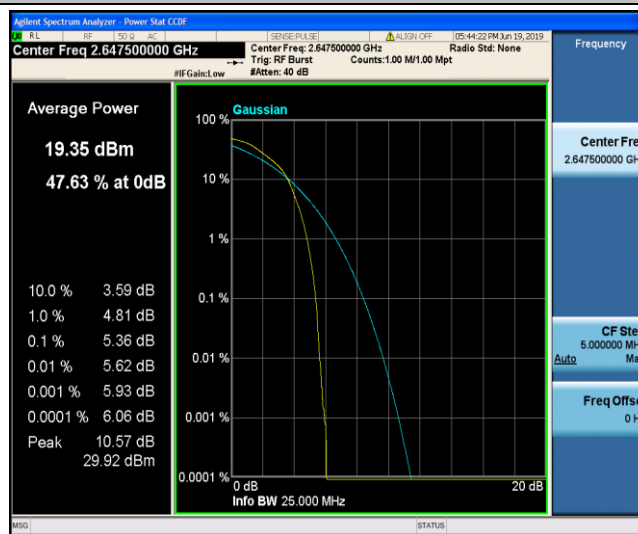

Band41_15MHz_16QAM_40315_75RB#0

Band41_15MHz_16QAM_40620_1RB#0

Band41_15MHz_16QAM_40620_75RB#0

Band41_15MHz_16QAM_41165_1RB#0

Band41_15MHz_16QAM_41165_75RB#0

Band41_20MHz_QPSK_40340_1RB#0

Band41_20MHz_QPSK_40340_100RB#0