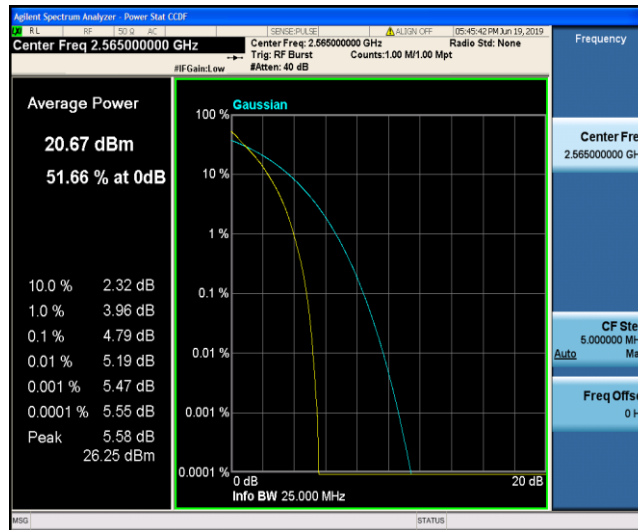

Band41_15MHz_16QAM_40315_75RB#0

Band41_15MHz_16QAM_40620_1RB#0

Band41_15MHz_16QAM_40620_75RB#0

Band41_15MHz_16QAM_41165_1RB#0

Band41_15MHz_16QAM_41165_75RB#0

Band41_20MHz_QPSK_40340_1RB#0

Band41_20MHz_QPSK_40340_100RB#0