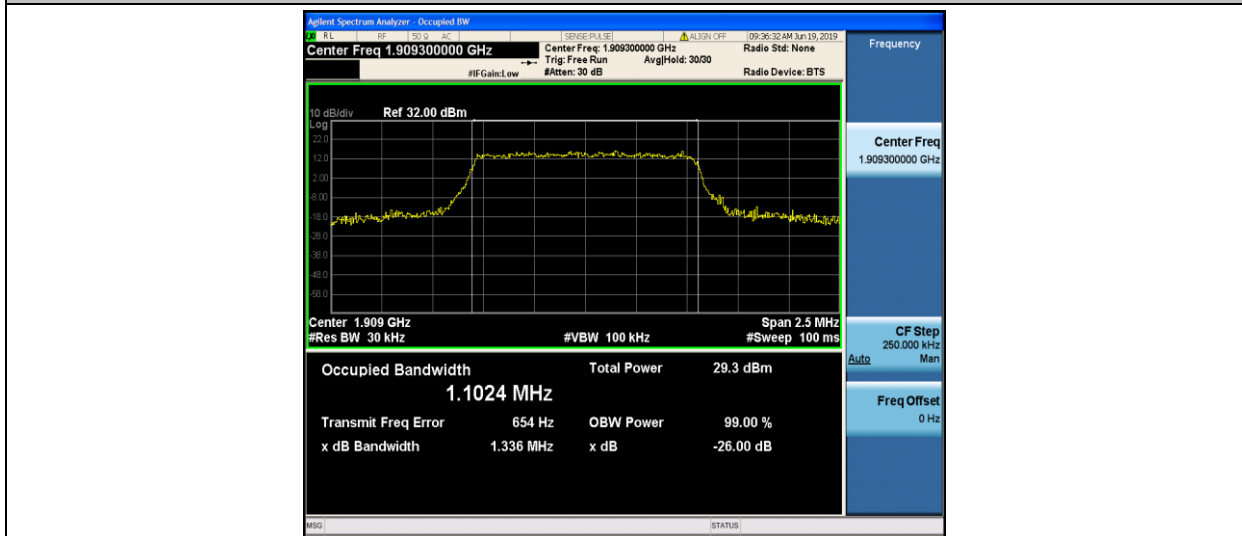

Band2_1.4MHz_QPSK_19193_6RB#0