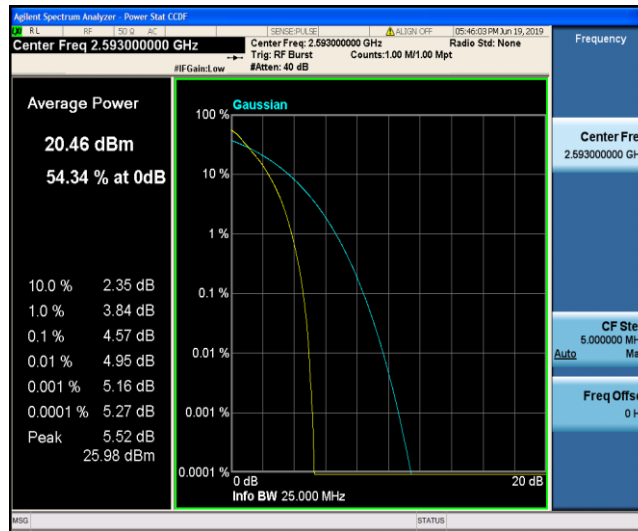

Band41_20MHz_QPSK_40620_100RB#0