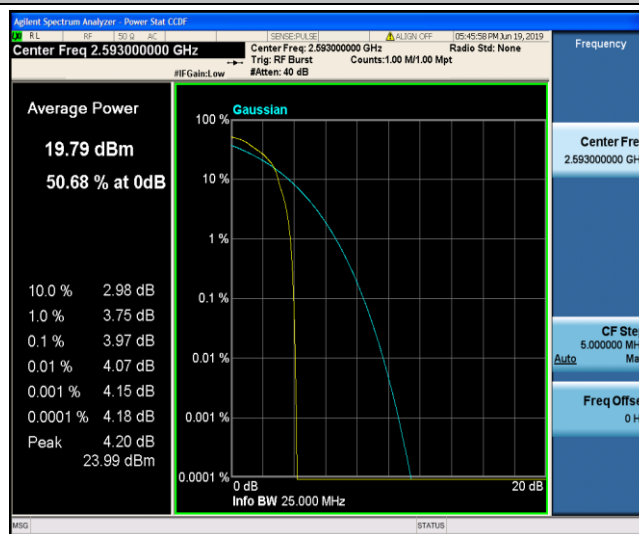

Band41_20MHz_16QAM_40620_1RB#0