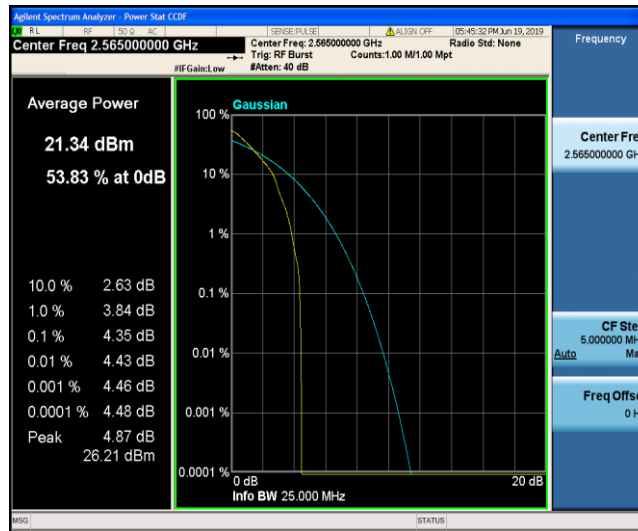

Band41_15MHz_16QAM_40315_75RB#0

Band41_15MHz_16QAM_40620_1RB#0

Band41_15MHz_16QAM_40620_75RB#0

Band41_15MHz_16QAM_41165_1RB#0

Band41_15MHz_16QAM_41165_75RB#0

Band41_20MHz_QPSK_40340_1RB#0

Band41_20MHz_QPSK_40340_100RB#0