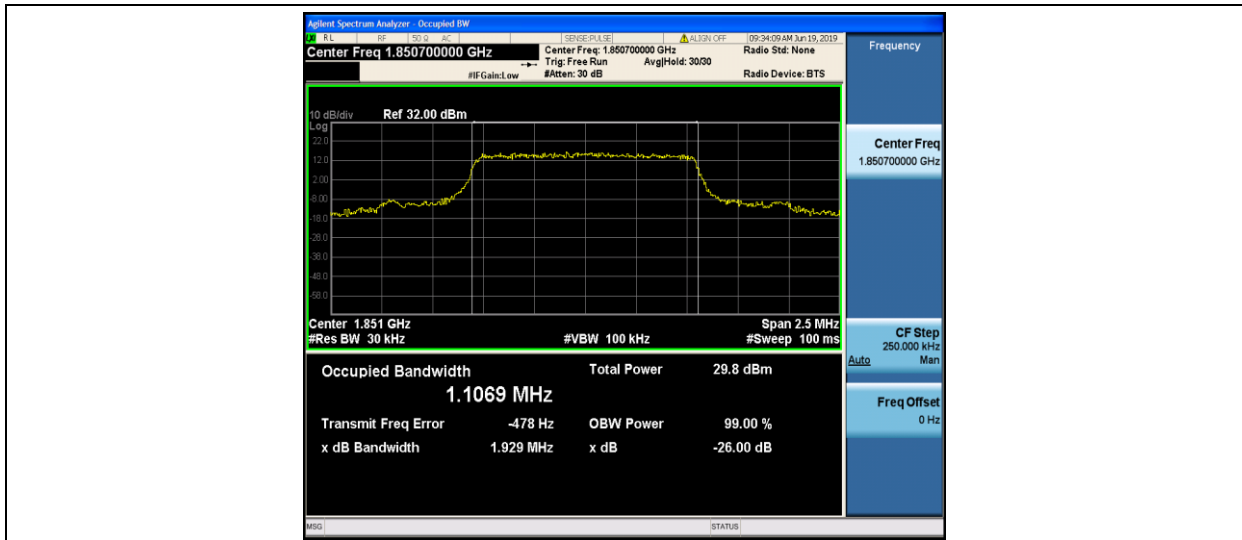

Test Graphs

Band2_1.4MHz_QPSK_18607_6RB#0