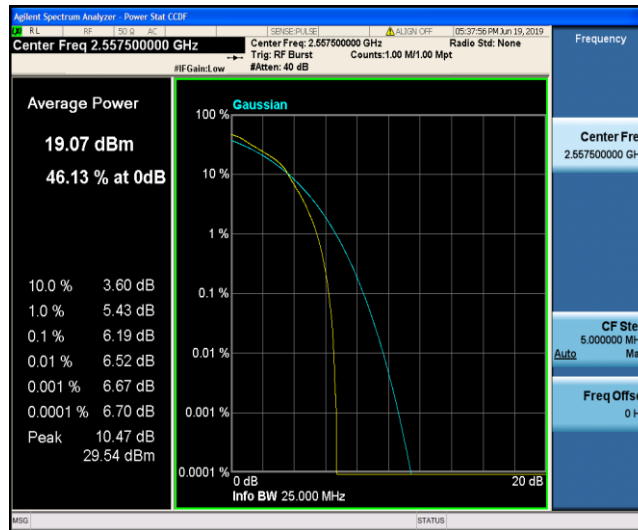

Band41_5MHz_16QAM_40265_1RB#0

Band41_5MHz_16QAM_40265_25RB#0