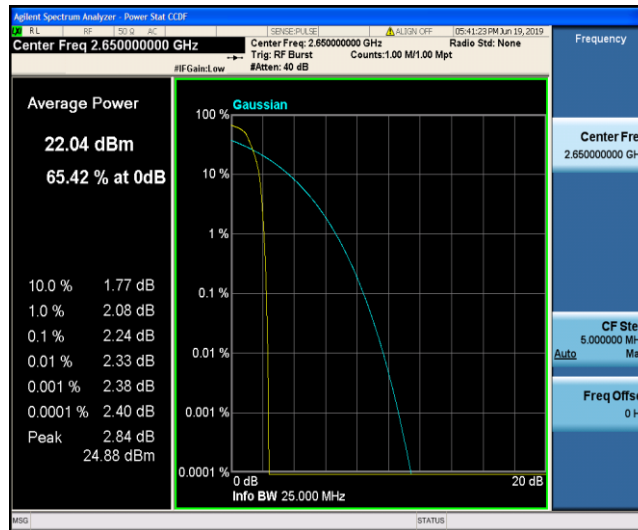

Band41_10MHz_QPSK_40620_50RB#0

Band41_10MHz_QPSK_41190_1RB#0