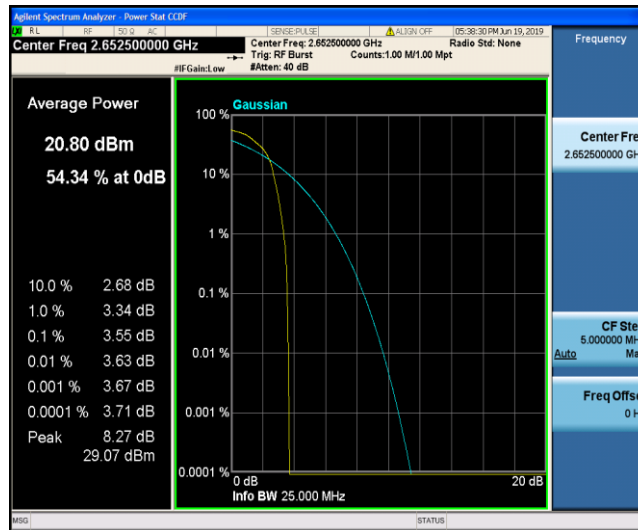

Band41_5MHz_16QAM_40265_1RB#0

Band41_5MHz_16QAM_40265_25RB#0

Band41_5MHz_16QAM_40620_1RB#0

Band41_5MHz_16QAM_40620_25RB#0

Band41_5MHz_16QAM_41215_1RB#0

Band41_5MHz_16QAM_41215_25RB#0

Band41_10MHz_QPSK_40290_1RB#0