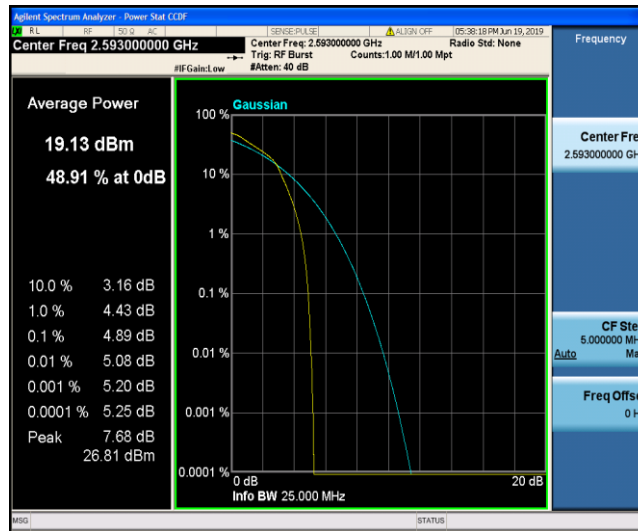

Band41_5MHz_16QAM_40620_1RB#0

Band41_5MHz_16QAM_40620_25RB#0