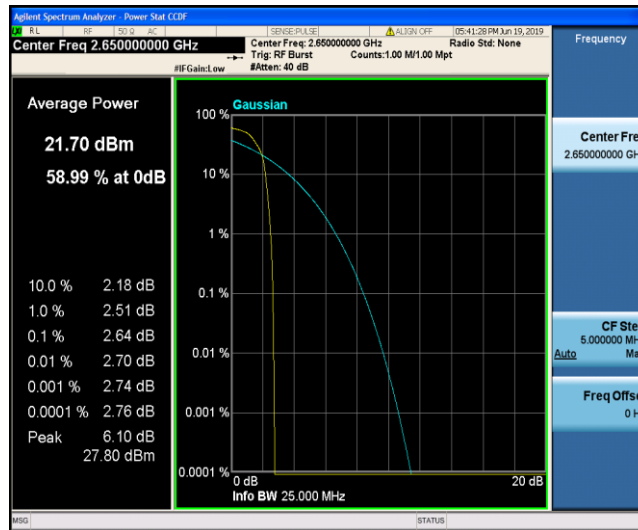

Band41_10MHz_16QAM_40620_50RB#0

Band41_10MHz_16QAM_41190_1RB#0