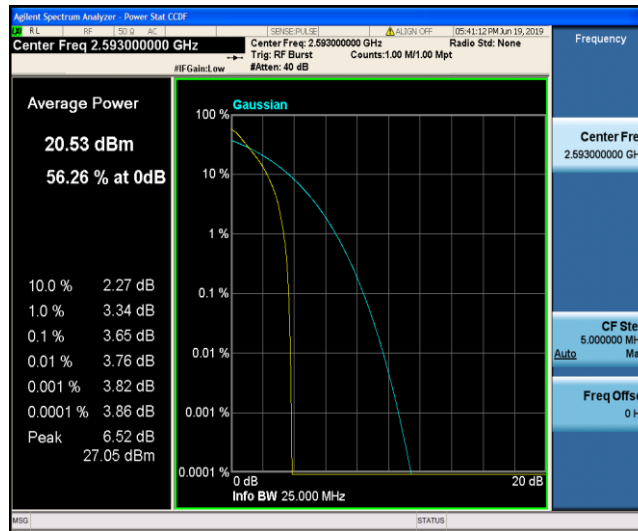

Band41_10MHz_QPSK_40620_1RB#0

Band41_10MHz_QPSK_40620_50RB#0