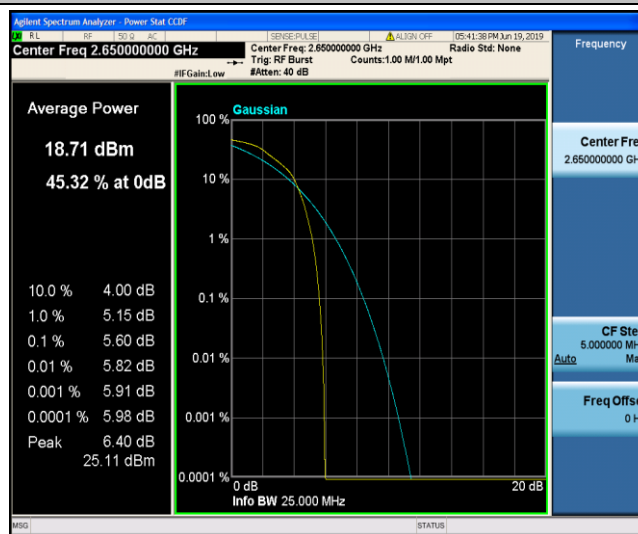

Band41_10MHz_16QAM_41190_1RB#0

Band41_10MHz_16QAM_41190_50RB#0