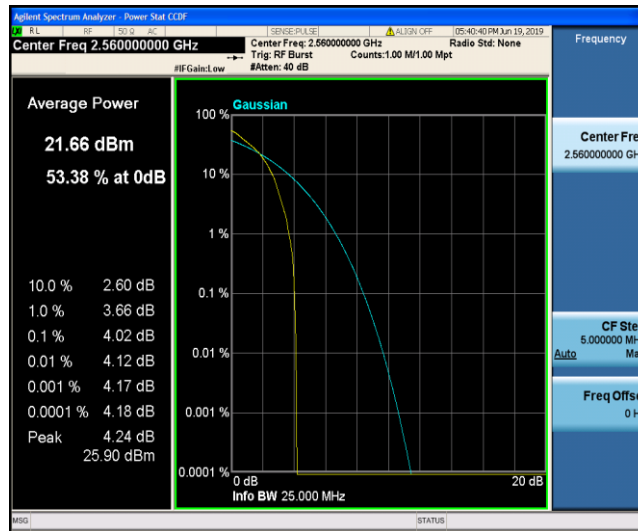

Band41_5MHz_16QAM_40265_1RB#0

Band41_5MHz_16QAM_40265_25RB#0

Band41_5MHz_16QAM_40620_1RB#0

Band41_5MHz_16QAM_40620_25RB#0

Band41_5MHz_16QAM_41215_1RB#0

Band41_5MHz_16QAM_41215_25RB#0

Band41_10MHz_QPSK_40290_1RB#0