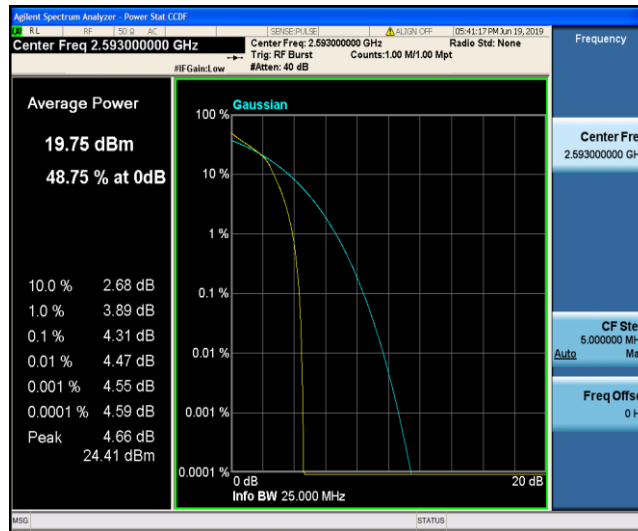

Band41_10MHz_16QAM_40620_1RB#0

Band41_10MHz_16QAM_40620_50RB#0