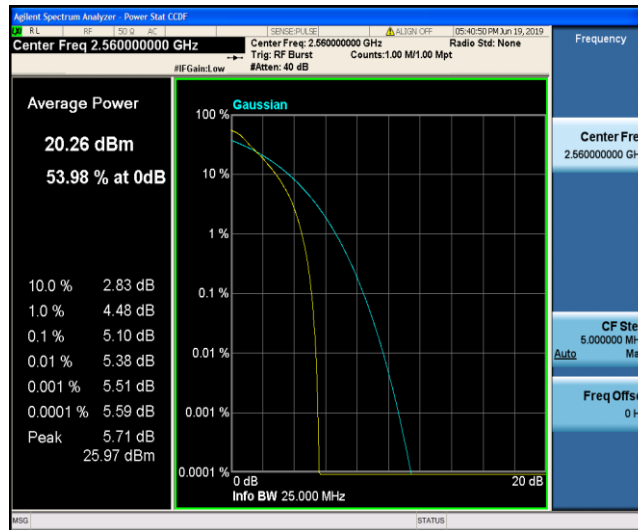

Band41_5MHz_16QAM_40265_1RB#0

Band41_5MHz_16QAM_40265_25RB#0

Band41_5MHz_16QAM_40620_1RB#0

Band41_5MHz_16QAM_40620_25RB#0

Band41_5MHz_16QAM_41215_1RB#0

Band41_5MHz_16QAM_41215_25RB#0

Band41_10MHz_QPSK_40290_1RB#0