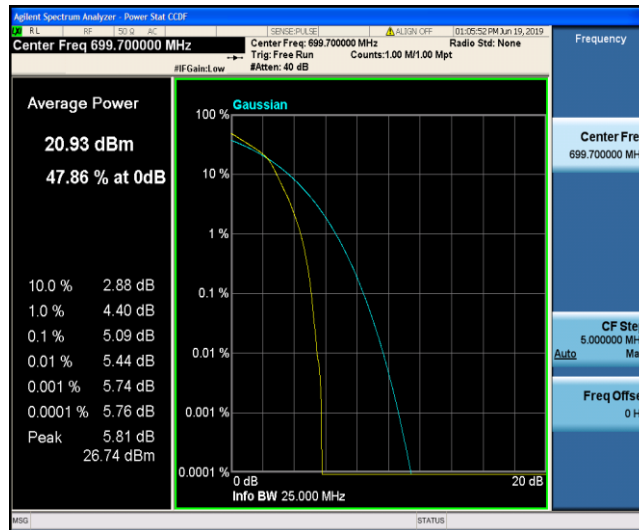

Band12_1.4MHz_16QAM_23017_1RB#0

Band12_1.4MHz_16QAM_23017_6RB#0