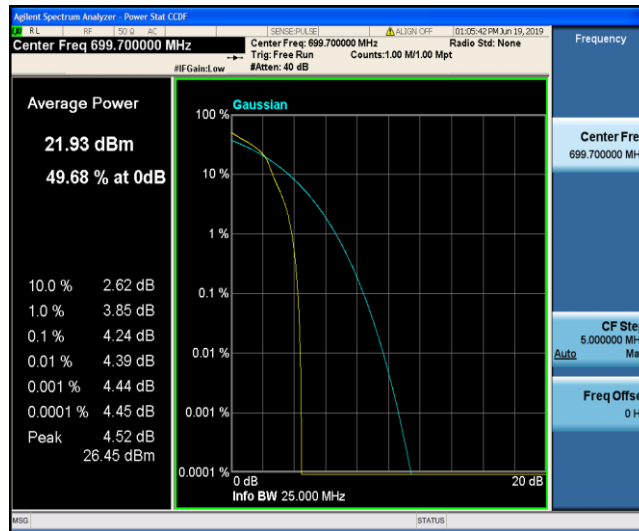

Band12_1.4MHz_QPSK_23173_6RB#0

Band12_1.4MHz_16QAM_23017_1RB#0