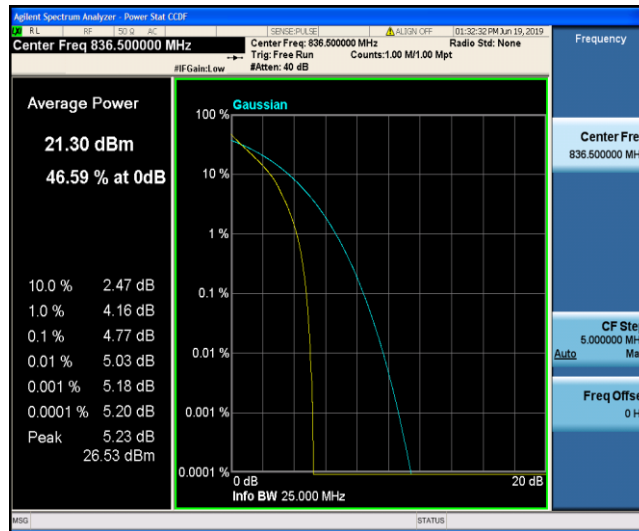

Band5\_3MHz\_QPSK\_20415\_1RB#0

Band5\_3MHz\_QPSK\_20415\_15RB#0

Band5\_3MHz\_QPSK\_20525\_1RB#0

Band5\_3MHz\_QPSK\_20525\_15RB#0

Band5\_3MHz\_QPSK\_20635\_1RB#0

Band5\_3MHz\_QPSK\_20635\_15RB#0

Band5\_3MHz\_16QAM\_20415\_1RB#0