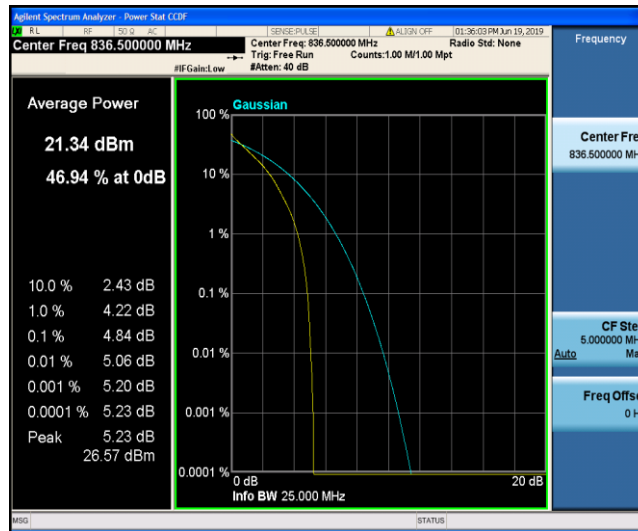

Band5_5MHz_QPSK_20525_1RB#0

Band5_5MHz_QPSK_20525_25RB#0