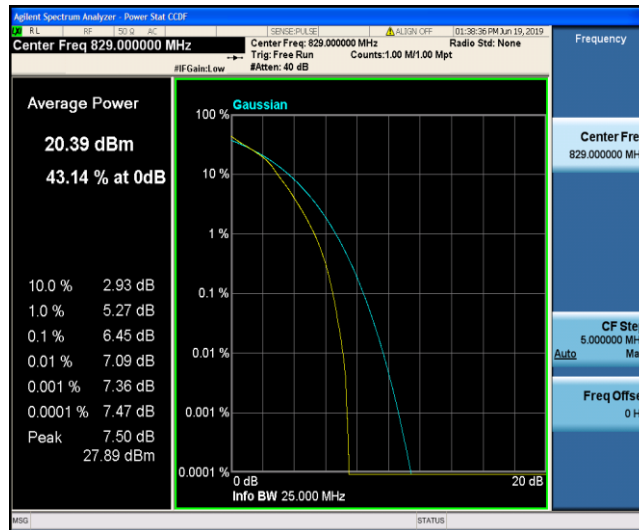

Band5_10MHz_16QAM_20450_1RB#0

Band5_10MHz_16QAM_20450_50RB#0