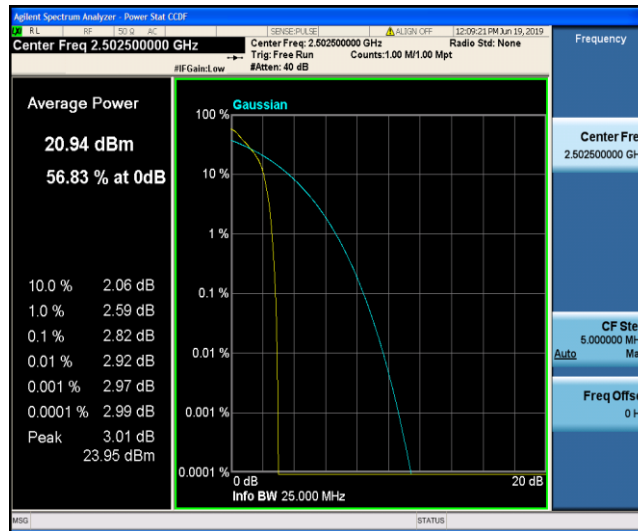

Band5_10MHz_16QAM_20600_50RB#0

Band7_5MHz_QPSK_20775_1RB#0