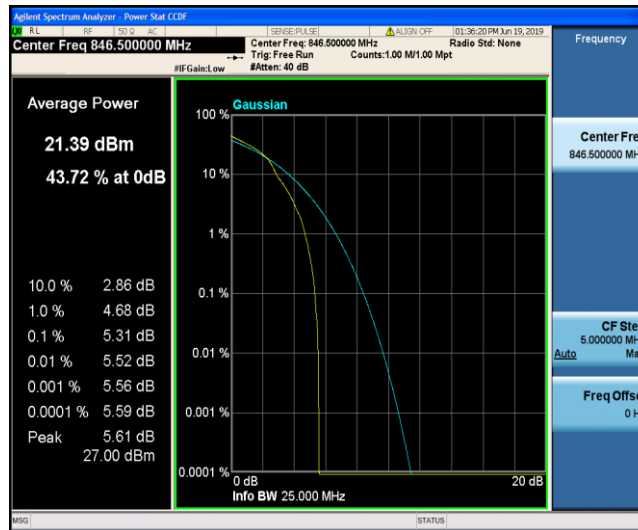

Band5_5MHz_16QAM_20525_25RB#0

Band5_5MHz_16QAM_20625_1RB#0