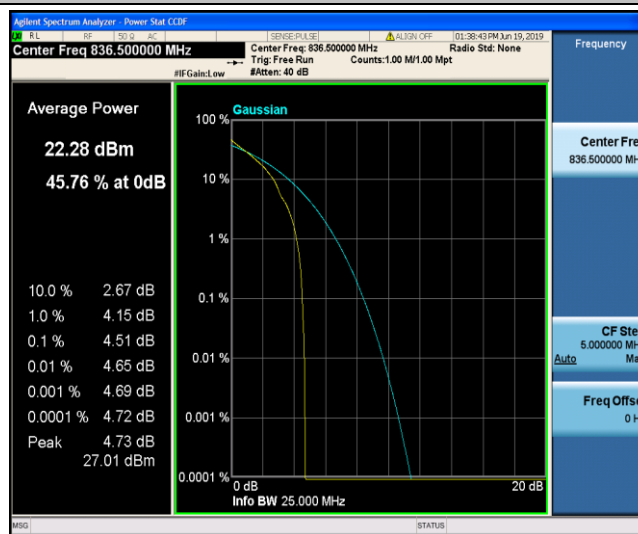

Band5\_5MHz\_16QAM\_20525\_25RB#0

Band5\_5MHz\_16QAM\_20625\_1RB#0

Band5\_5MHz\_16QAM\_20625\_25RB#0

Band5\_10MHz\_QPSK\_20450\_1RB#0

Band5\_10MHz\_QPSK\_20450\_50RB#0

Band5\_10MHz\_QPSK\_20525\_1RB#0

Band5\_10MHz\_QPSK\_20525\_50RB#0