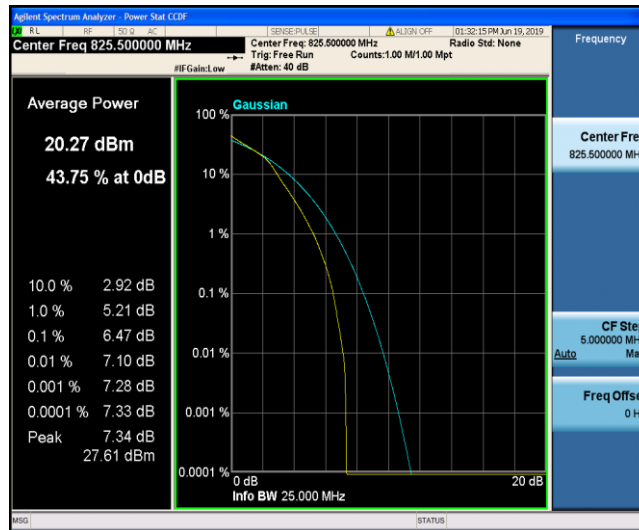

Band5\_3MHz\_QPSK\_20415\_1RB#0

Band5\_3MHz\_QPSK\_20415\_15RB#0

Band5\_3MHz\_QPSK\_20525\_1RB#0

Band5\_3MHz\_QPSK\_20525\_15RB#0

Band5\_3MHz\_QPSK\_20635\_1RB#0

Band5\_3MHz\_QPSK\_20635\_15RB#0

Band5\_3MHz\_16QAM\_20415\_1RB#0