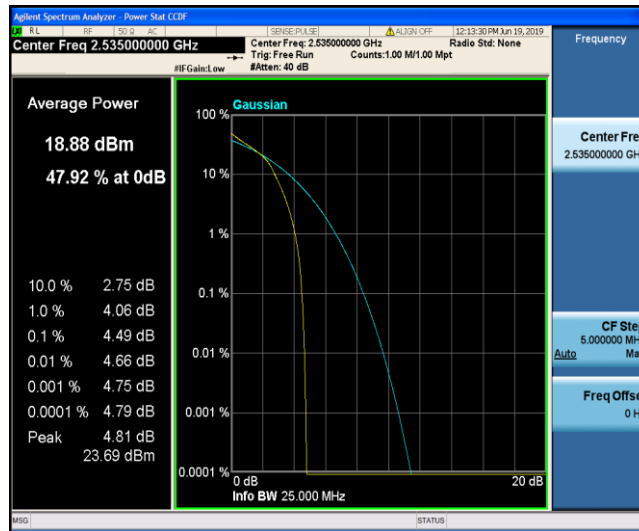

Band7_10MHz_16QAM_21100_1RB#0

Band7_10MHz_16QAM_21100_50RB#0