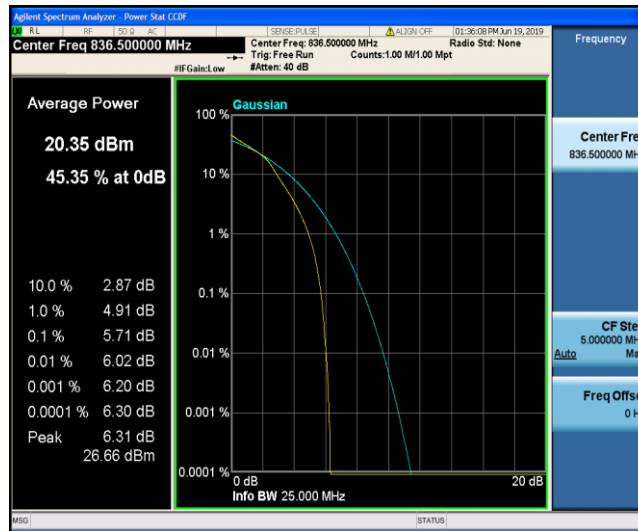

Band5\_5MHz\_QPSK\_20525\_1RB#0

Band5\_5MHz\_QPSK\_20525\_25RB#0

Band5\_5MHz\_QPSK\_20625\_1RB#0

Band5\_5MHz\_QPSK\_20625\_25RB#0

Band5\_5MHz\_16QAM\_20425\_1RB#0

Band5\_5MHz\_16QAM\_20425\_25RB#0

Band5\_5MHz\_16QAM\_20525\_1RB#0