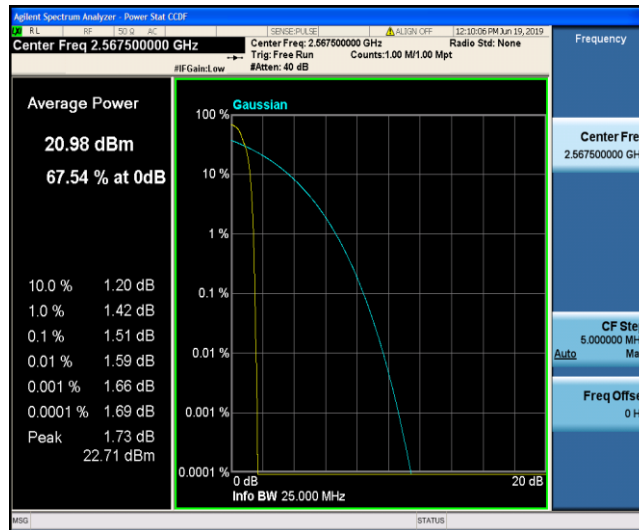

Band5\_10MHz\_16QAM\_20600\_50RB#0

Band7\_5MHz\_QPSK\_20775\_1RB#0

Band7\_5MHz\_QPSK\_20775\_25RB#0

Band7\_5MHz\_QPSK\_21100\_1RB#0

Band7\_5MHz\_QPSK\_21100\_25RB#0

Band7\_5MHz\_QPSK\_21425\_1RB#0

Band7\_5MHz\_QPSK\_21425\_25RB#0