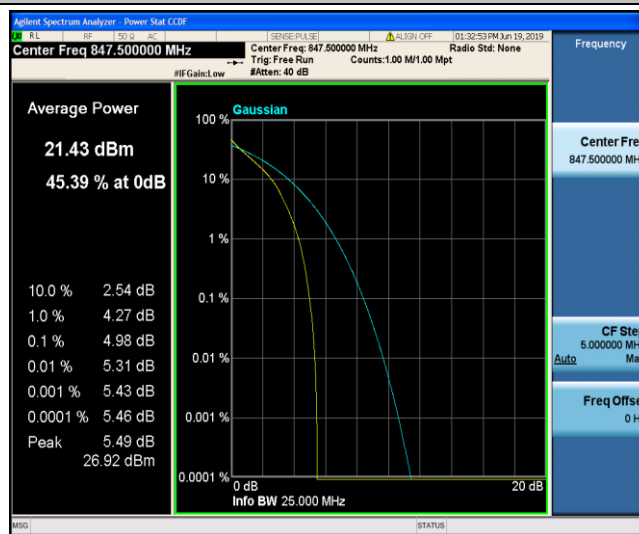

Band5\_3MHz\_QPSK\_20415\_1RB#0

Band5\_3MHz\_QPSK\_20415\_15RB#0

Band5\_3MHz\_QPSK\_20525\_1RB#0

Band5\_3MHz\_QPSK\_20525\_15RB#0

Band5\_3MHz\_QPSK\_20635\_1RB#0

Band5\_3MHz\_QPSK\_20635\_15RB#0

Band5\_3MHz\_16QAM\_20415\_1RB#0