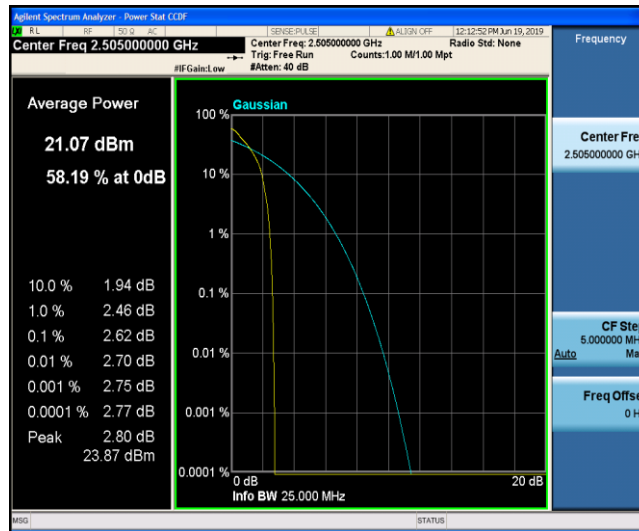

Band7\_5MHz\_16QAM\_20775\_1RB#0

Band7\_5MHz\_16QAM\_20775\_25RB#0

Band7\_5MHz\_16QAM\_21100\_1RB#0

Band7\_5MHz\_16QAM\_21100\_25RB#0

Band7\_5MHz\_16QAM\_21425\_1RB#0

Band7\_5MHz\_16QAM\_21425\_25RB#0

Band7\_10MHz\_QPSK\_20800\_1RB#0