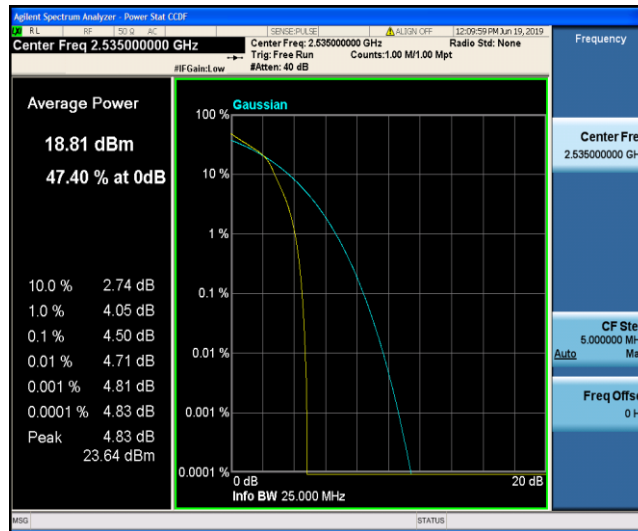

Band7_5MHz_16QAM_21100_1RB#0

Band7_5MHz_16QAM_21100_25RB#0