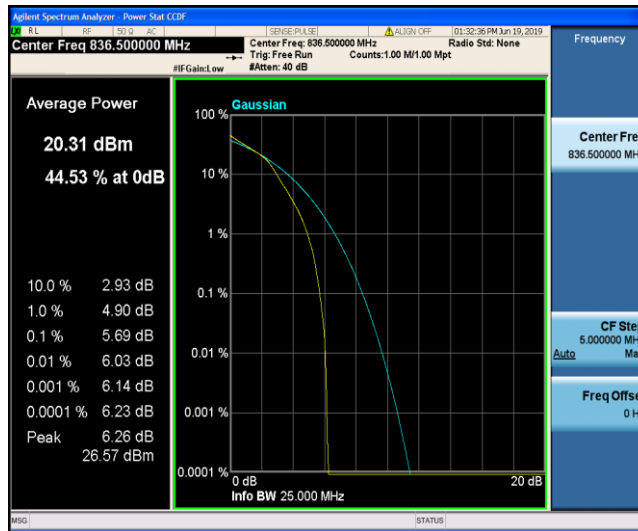

Band5_3MHz_16QAM_20525_1RB#0

Band5_3MHz_16QAM_20525_15RB#0