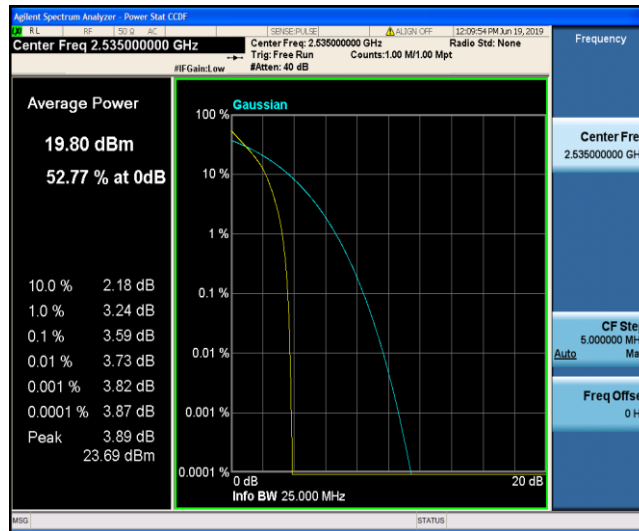

Band5\_10MHz\_16QAM\_20600\_50RB#0

Band7\_5MHz\_QPSK\_20775\_1RB#0

Band7\_5MHz\_QPSK\_20775\_25RB#0

Band7\_5MHz\_QPSK\_21100\_1RB#0

Band7\_5MHz\_QPSK\_21100\_25RB#0

Band7\_5MHz\_QPSK\_21425\_1RB#0

Band7\_5MHz\_QPSK\_21425\_25RB#0