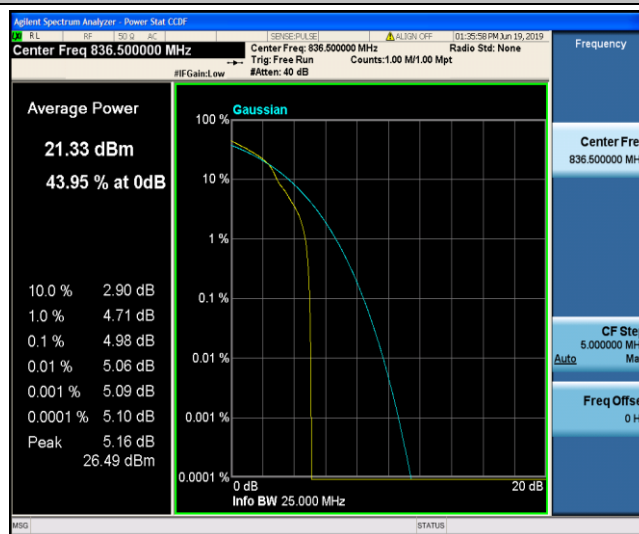

Band5\_5MHz\_QPSK\_20525\_1RB#0

Band5\_5MHz\_QPSK\_20525\_25RB#0

Band5\_5MHz\_QPSK\_20625\_1RB#0

Band5\_5MHz\_QPSK\_20625\_25RB#0

Band5\_5MHz\_16QAM\_20425\_1RB#0

Band5\_5MHz\_16QAM\_20425\_25RB#0

Band5\_5MHz\_16QAM\_20525\_1RB#0