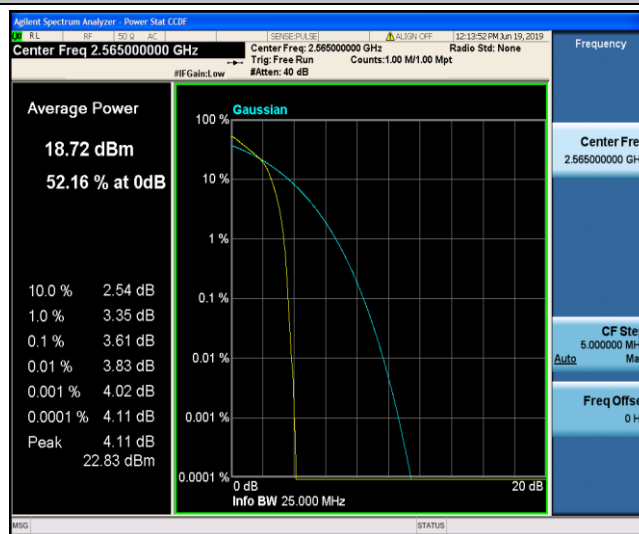

Band7_10MHz_16QAM_21400_1RB#0

Band7_10MHz_16QAM_21400_50RB#0