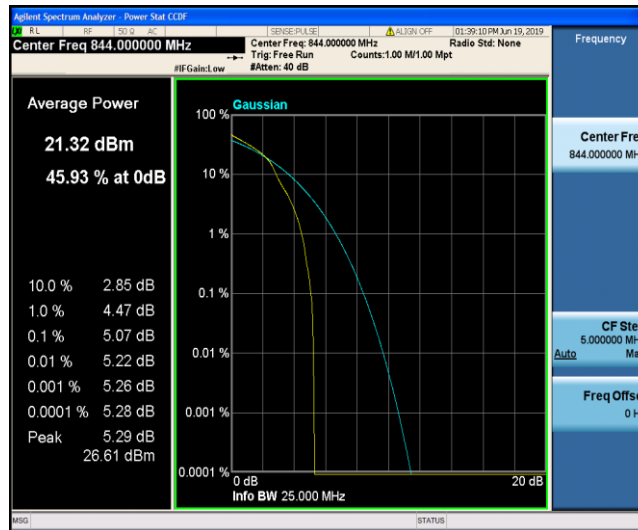

Band5\_10MHz\_QPSK\_20600\_1RB#0

Band5\_10MHz\_QPSK\_20600\_50RB#0

Band5\_10MHz\_16QAM\_20450\_1RB#0

Band5\_10MHz\_16QAM\_20450\_50RB#0

Band5\_10MHz\_16QAM\_20525\_1RB#0

Band5\_10MHz\_16QAM\_20525\_50RB#0

Band5\_10MHz\_16QAM\_20600\_1RB#0