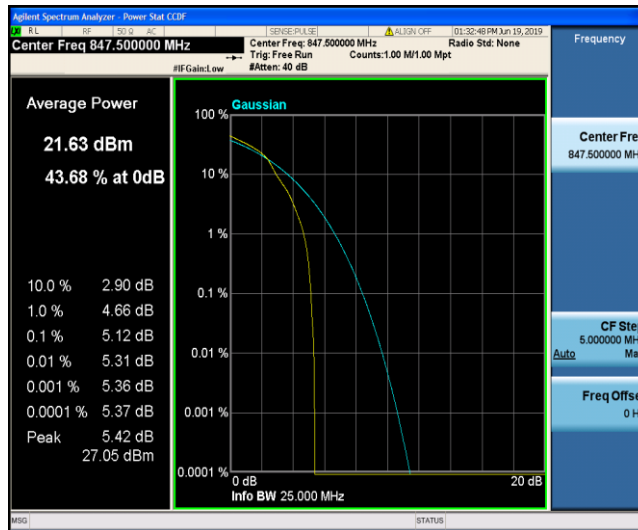

Band5_3MHz_16QAM_20525_15RB#0

Band5_3MHz_16QAM_20635_1RB#0