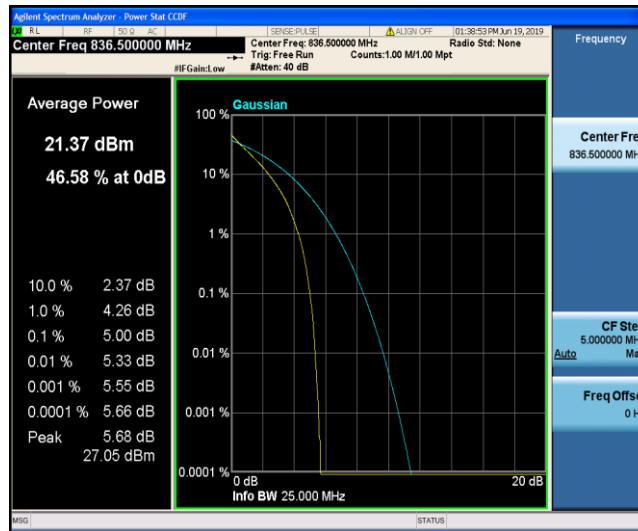

Band5\_5MHz\_16QAM\_20525\_25RB#0

Band5\_5MHz\_16QAM\_20625\_1RB#0

Band5\_5MHz\_16QAM\_20625\_25RB#0

Band5\_10MHz\_QPSK\_20450\_1RB#0

Band5\_10MHz\_QPSK\_20450\_50RB#0

Band5\_10MHz\_QPSK\_20525\_1RB#0

Band5\_10MHz\_QPSK\_20525\_50RB#0