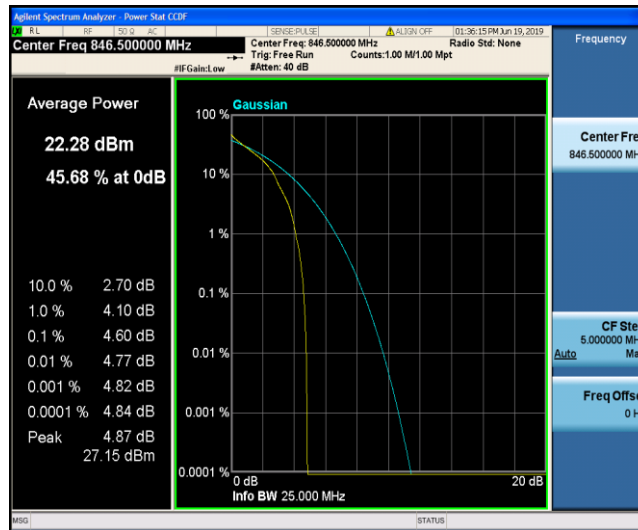

Band5_5MHz_QPSK_20525_25RB#0

Band5_5MHz_QPSK_20625_1RB#0