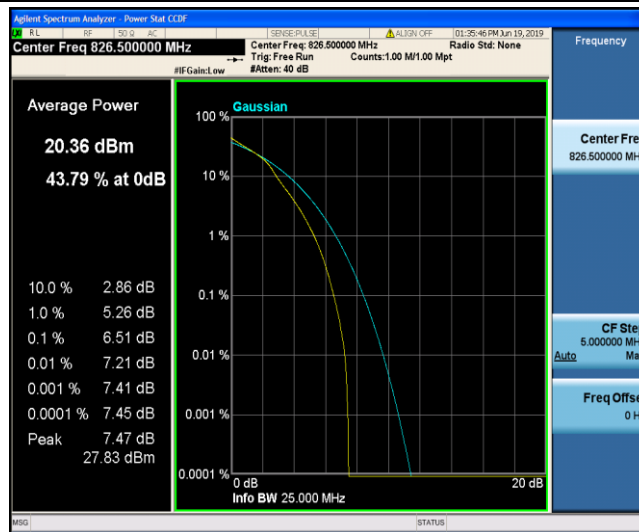

Band5\_5MHz\_QPSK\_20525\_1RB#0

Band5\_5MHz\_QPSK\_20525\_25RB#0

Band5\_5MHz\_QPSK\_20625\_1RB#0

Band5\_5MHz\_QPSK\_20625\_25RB#0

Band5\_5MHz\_16QAM\_20425\_1RB#0

Band5\_5MHz\_16QAM\_20425\_25RB#0

Band5\_5MHz\_16QAM\_20525\_1RB#0