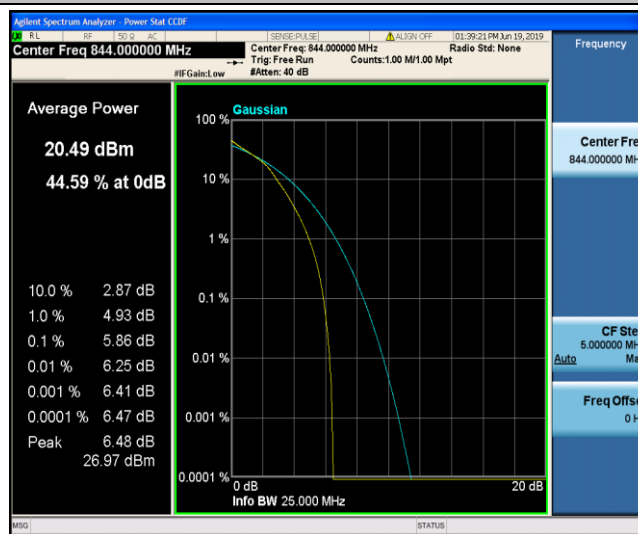

Band5\_10MHz\_QPSK\_20600\_1RB#0

Band5\_10MHz\_QPSK\_20600\_50RB#0

Band5\_10MHz\_16QAM\_20450\_1RB#0

Band5\_10MHz\_16QAM\_20450\_50RB#0

Band5\_10MHz\_16QAM\_20525\_1RB#0

Band5\_10MHz\_16QAM\_20525\_50RB#0

Band5\_10MHz\_16QAM\_20600\_1RB#0