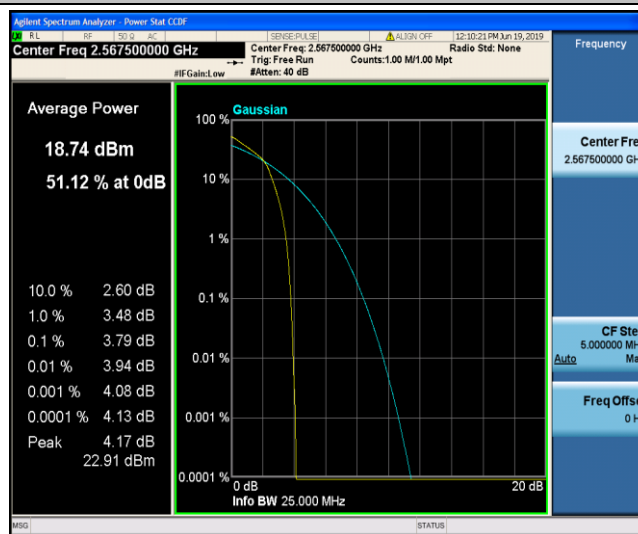

Band7\_5MHz\_16QAM\_20775\_1RB#0

Band7\_5MHz\_16QAM\_20775\_25RB#0

Band7\_5MHz\_16QAM\_21100\_1RB#0

Band7\_5MHz\_16QAM\_21100\_25RB#0

Band7\_5MHz\_16QAM\_21425\_1RB#0

Band7\_5MHz\_16QAM\_21425\_25RB#0

Band7\_10MHz\_QPSK\_20800\_1RB#0