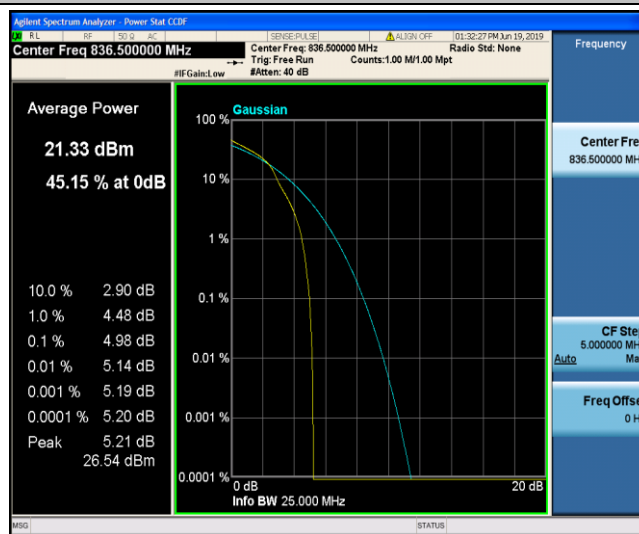

Band5_3MHz_16QAM_20415_15RB#0

Band5_3MHz_16QAM_20525_1RB#0