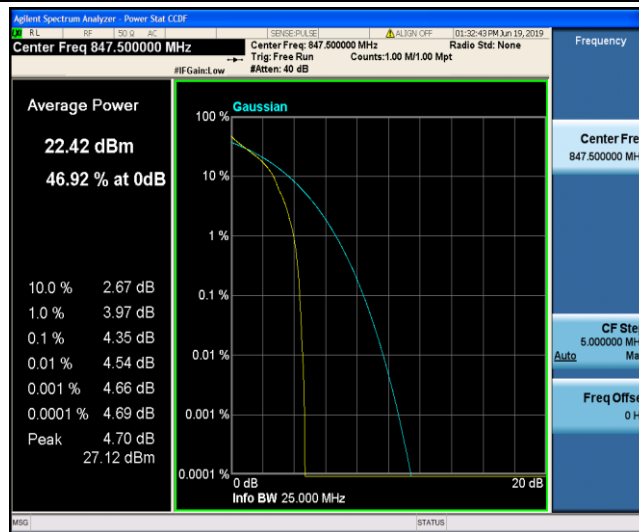

Band5\_3MHz\_QPSK\_20415\_1RB#0

Band5\_3MHz\_QPSK\_20415\_15RB#0

Band5\_3MHz\_QPSK\_20525\_1RB#0

Band5\_3MHz\_QPSK\_20525\_15RB#0

Band5\_3MHz\_QPSK\_20635\_1RB#0

Band5\_3MHz\_QPSK\_20635\_15RB#0

Band5\_3MHz\_16QAM\_20415\_1RB#0