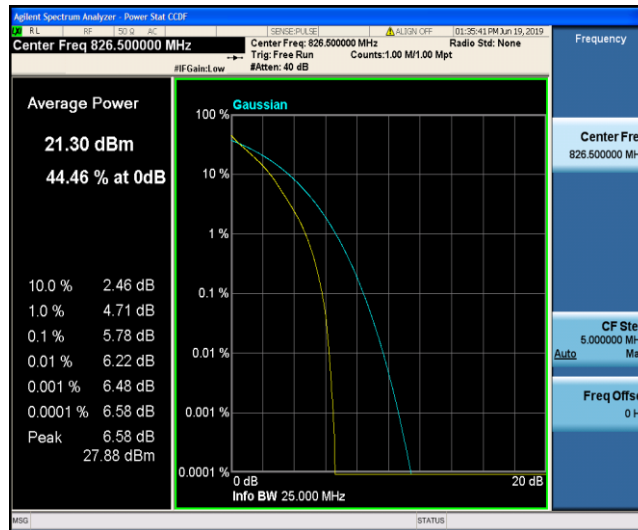

Band5\_3MHz\_16QAM\_20415\_15RB#0

Band5\_3MHz\_16QAM\_20525\_1RB#0

Band5\_3MHz\_16QAM\_20525\_15RB#0

Band5\_3MHz\_16QAM\_20635\_1RB#0

Band5\_3MHz\_16QAM\_20635\_15RB#0

Band5\_5MHz\_QPSK\_20425\_1RB#0

Band5\_5MHz\_QPSK\_20425\_25RB#0