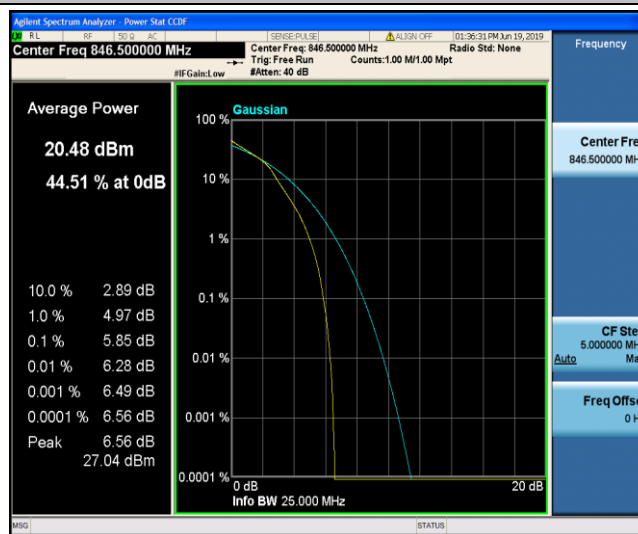

Band5_5MHz_16QAM_20625_1RB#0

Band5_5MHz_16QAM_20625_25RB#0