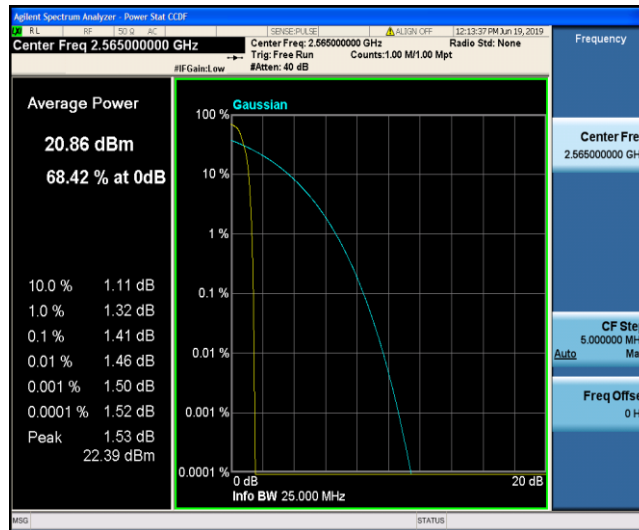

Band7_10MHz_QPSK_21100_50RB#0

Band7_10MHz_QPSK_21400_1RB#0