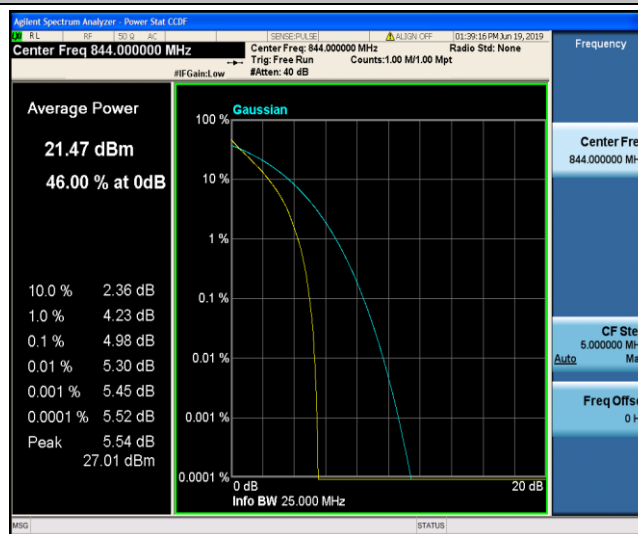

Band5_10MHz_QPSK_20600_1RB#0

Band5_10MHz_QPSK_20600_50RB#0