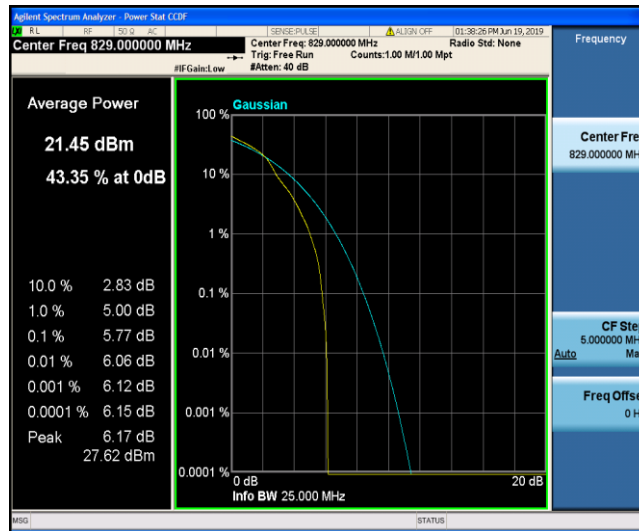

Band5_10MHz_QPSK_20600_50RB#0

Band5_10MHz_16QAM_20450_1RB#0