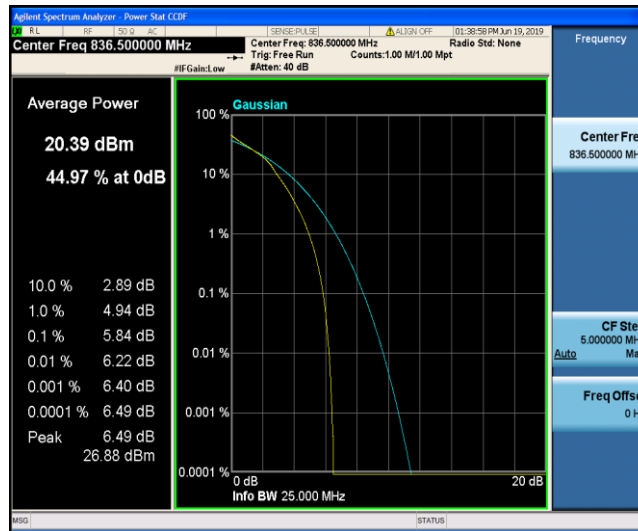

Band5\_10MHz\_QPSK\_20600\_1RB#0

Band5\_10MHz\_QPSK\_20600\_50RB#0

Band5\_10MHz\_16QAM\_20450\_1RB#0

Band5\_10MHz\_16QAM\_20450\_50RB#0

Band5\_10MHz\_16QAM\_20525\_1RB#0

Band5\_10MHz\_16QAM\_20525\_50RB#0

Band5\_10MHz\_16QAM\_20600\_1RB#0