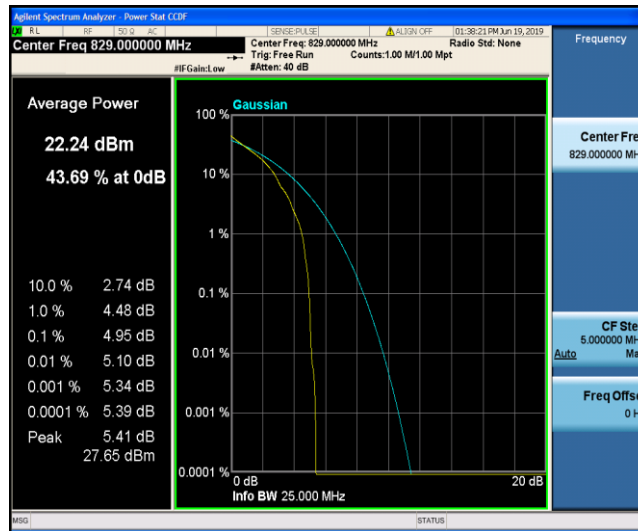

Band5\_5MHz\_16QAM\_20525\_25RB#0

Band5\_5MHz\_16QAM\_20625\_1RB#0

Band5\_5MHz\_16QAM\_20625\_25RB#0

Band5\_10MHz\_QPSK\_20450\_1RB#0

Band5\_10MHz\_QPSK\_20450\_50RB#0

Band5\_10MHz\_QPSK\_20525\_1RB#0

Band5\_10MHz\_QPSK\_20525\_50RB#0