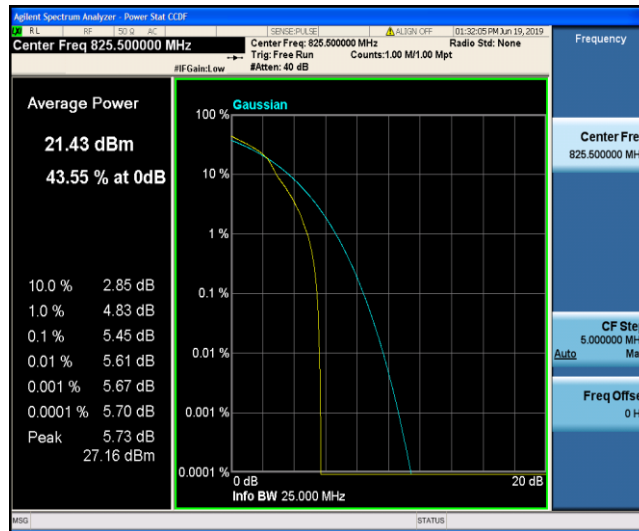

Band5\_3MHz\_QPSK\_20415\_1RB#0

Band5\_3MHz\_QPSK\_20415\_15RB#0

Band5\_3MHz\_QPSK\_20525\_1RB#0

Band5\_3MHz\_QPSK\_20525\_15RB#0

Band5\_3MHz\_QPSK\_20635\_1RB#0

Band5\_3MHz\_QPSK\_20635\_15RB#0

Band5\_3MHz\_16QAM\_20415\_1RB#0