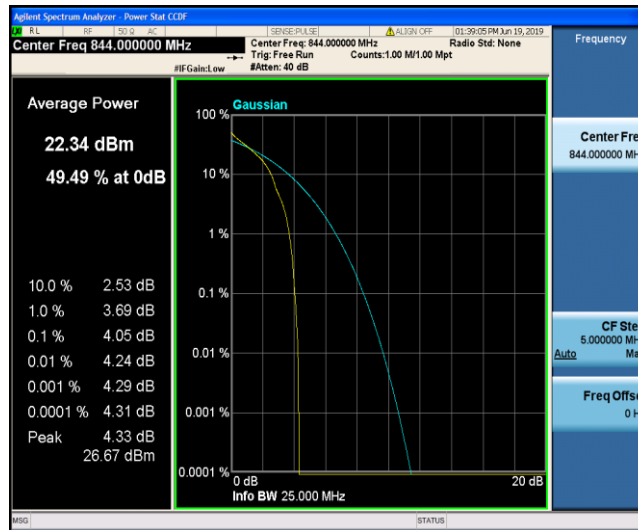

Band5\_5MHz\_16QAM\_20525\_25RB#0

Band5\_5MHz\_16QAM\_20625\_1RB#0

Band5\_5MHz\_16QAM\_20625\_25RB#0

Band5\_10MHz\_QPSK\_20450\_1RB#0

Band5\_10MHz\_QPSK\_20450\_50RB#0

Band5\_10MHz\_QPSK\_20525\_1RB#0

Band5\_10MHz\_QPSK\_20525\_50RB#0