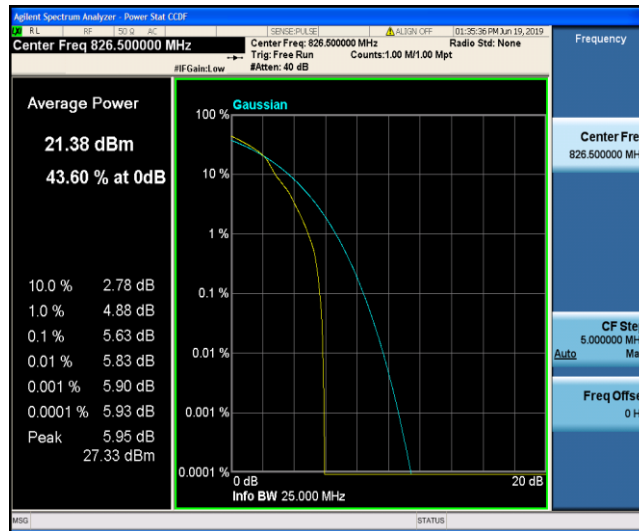

Band5\_5MHz\_QPSK\_20525\_1RB#0

Band5\_5MHz\_QPSK\_20525\_25RB#0

Band5\_5MHz\_QPSK\_20625\_1RB#0

Band5\_5MHz\_QPSK\_20625\_25RB#0

Band5\_5MHz\_16QAM\_20425\_1RB#0

Band5\_5MHz\_16QAM\_20425\_25RB#0

Band5\_5MHz\_16QAM\_20525\_1RB#0