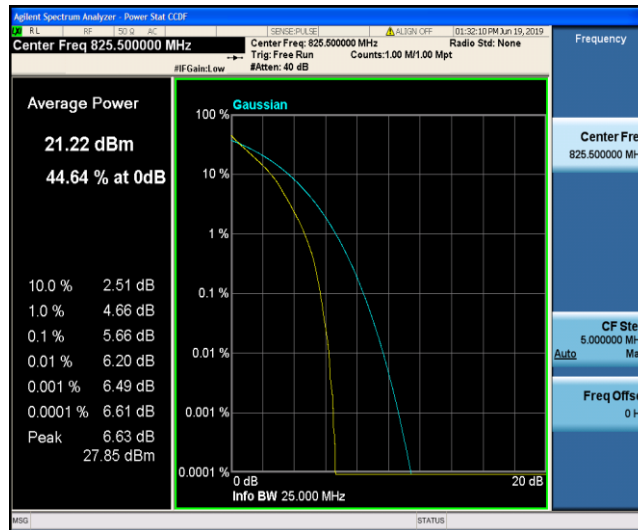

Band5\_3MHz\_QPSK\_20415\_1RB#0

Band5\_3MHz\_QPSK\_20415\_15RB#0

Band5\_3MHz\_QPSK\_20525\_1RB#0

Band5\_3MHz\_QPSK\_20525\_15RB#0

Band5\_3MHz\_QPSK\_20635\_1RB#0

Band5\_3MHz\_QPSK\_20635\_15RB#0

Band5\_3MHz\_16QAM\_20415\_1RB#0