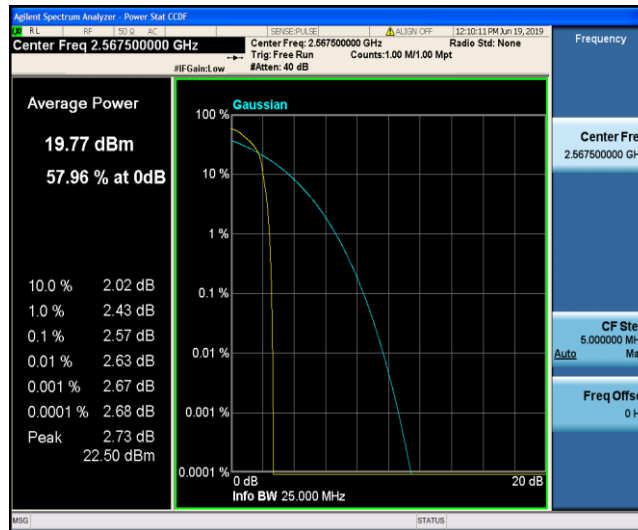

Band7\_5MHz\_16QAM\_20775\_1RB#0

Band7\_5MHz\_16QAM\_20775\_25RB#0

Band7\_5MHz\_16QAM\_21100\_1RB#0

Band7\_5MHz\_16QAM\_21100\_25RB#0

Band7\_5MHz\_16QAM\_21425\_1RB#0

Band7\_5MHz\_16QAM\_21425\_25RB#0

Band7\_10MHz\_QPSK\_20800\_1RB#0