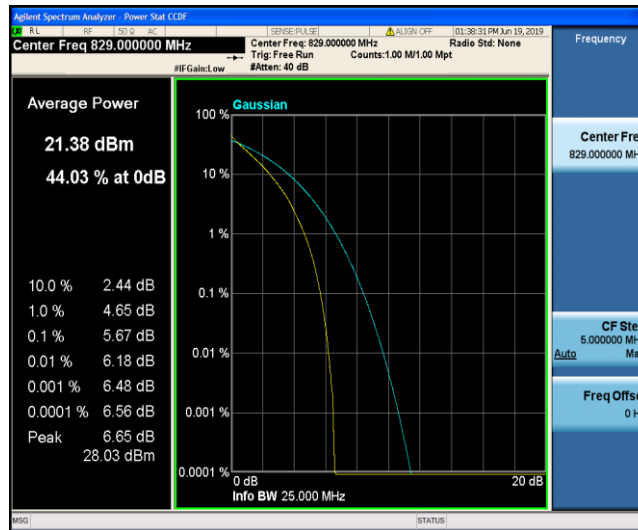

Band5\_5MHz\_16QAM\_20525\_25RB#0

Band5\_5MHz\_16QAM\_20625\_1RB#0

Band5\_5MHz\_16QAM\_20625\_25RB#0

Band5\_10MHz\_QPSK\_20450\_1RB#0

Band5\_10MHz\_QPSK\_20450\_50RB#0

Band5\_10MHz\_QPSK\_20525\_1RB#0

Band5\_10MHz\_QPSK\_20525\_50RB#0