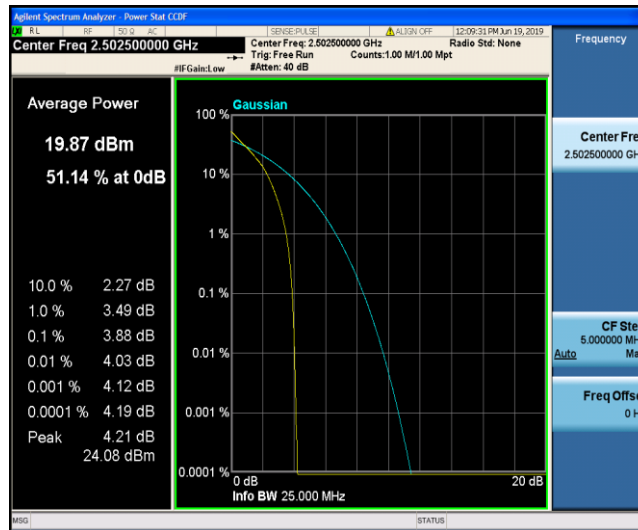

Band7_5MHz_QPSK_20775_1RB#0

Band7_5MHz_QPSK_20775_25RB#0