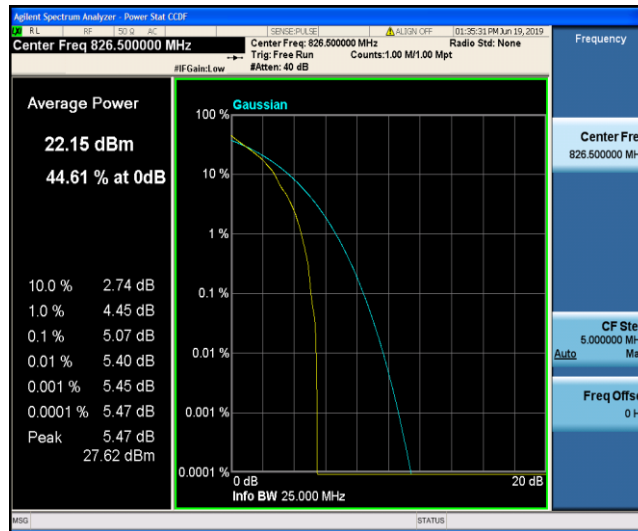

Band5\_3MHz\_16QAM\_20415\_15RB#0

Band5\_3MHz\_16QAM\_20525\_1RB#0

Band5\_3MHz\_16QAM\_20525\_15RB#0

Band5\_3MHz\_16QAM\_20635\_1RB#0

Band5\_3MHz\_16QAM\_20635\_15RB#0

Band5\_5MHz\_QPSK\_20425\_1RB#0

Band5\_5MHz\_QPSK\_20425\_25RB#0