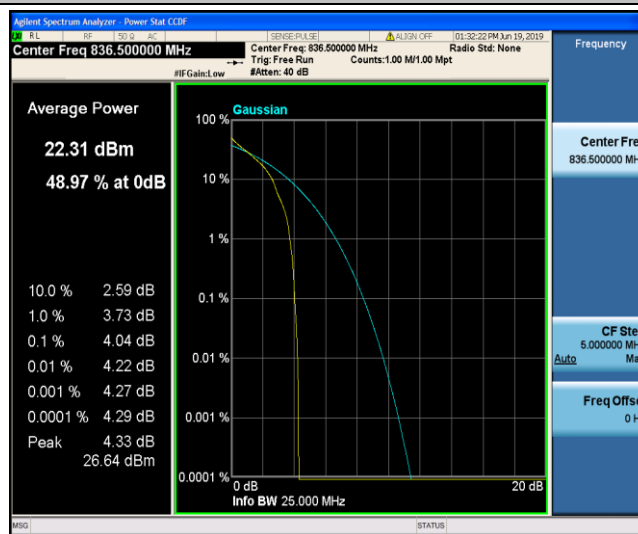

Band5\_3MHz\_QPSK\_20415\_1RB#0

Band5\_3MHz\_QPSK\_20415\_15RB#0

Band5\_3MHz\_QPSK\_20525\_1RB#0

Band5\_3MHz\_QPSK\_20525\_15RB#0

Band5\_3MHz\_QPSK\_20635\_1RB#0

Band5\_3MHz\_QPSK\_20635\_15RB#0

Band5\_3MHz\_16QAM\_20415\_1RB#0