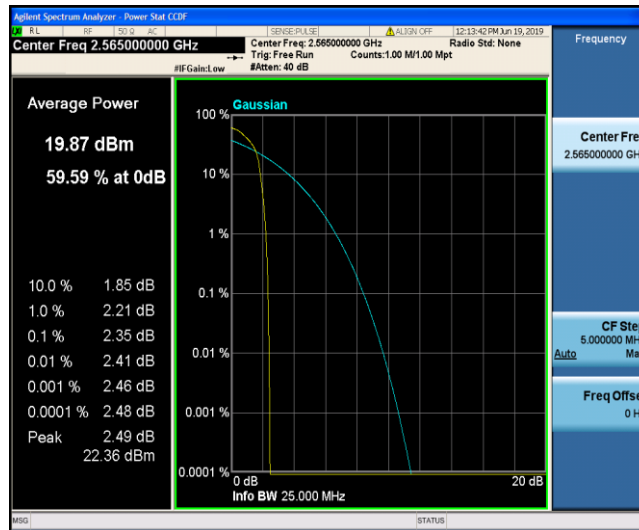

Band7_10MHz_16QAM_21100_50RB#0

Band7_10MHz_16QAM_21400_1RB#0