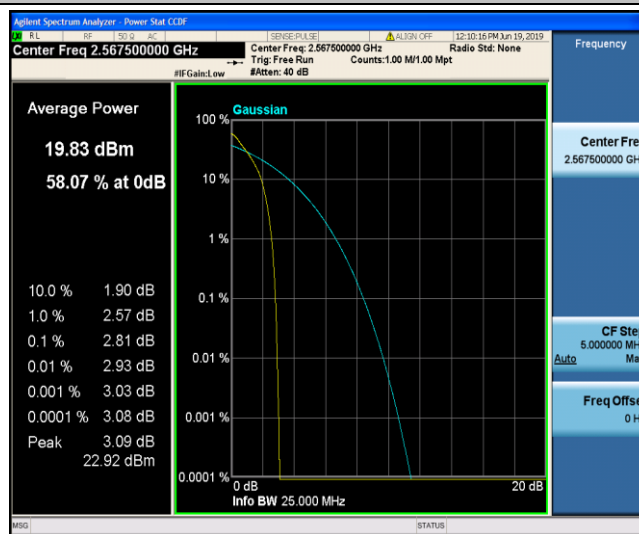

Band5\_10MHz\_16QAM\_20600\_50RB#0

Band7\_5MHz\_QPSK\_20775\_1RB#0

Band7\_5MHz\_QPSK\_20775\_25RB#0

Band7\_5MHz\_QPSK\_21100\_1RB#0

Band7\_5MHz\_QPSK\_21100\_25RB#0

Band7\_5MHz\_QPSK\_21425\_1RB#0

Band7\_5MHz\_QPSK\_21425\_25RB#0