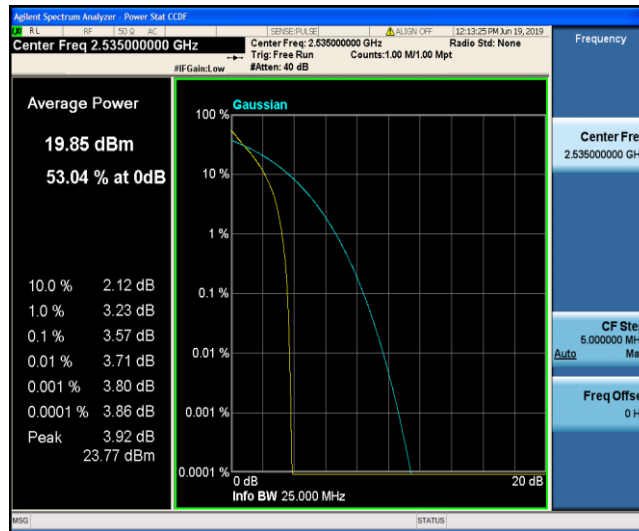

Band7_10MHz_QPSK_21100_1RB#0

Band7_10MHz_QPSK_21100_50RB#0