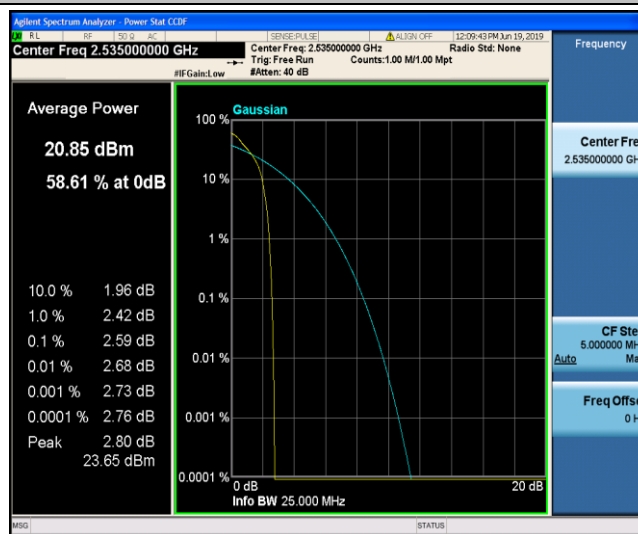

Band7_5MHz_QPSK_20775_25RB#0

Band7_5MHz_QPSK_21100_1RB#0