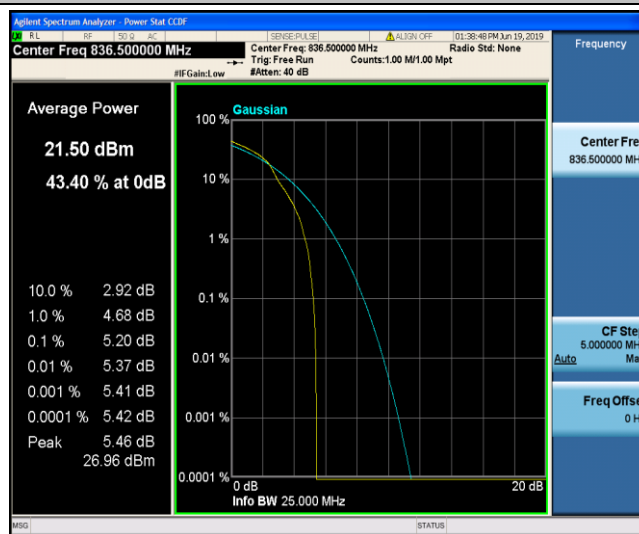

Band5\_10MHz\_QPSK\_20600\_1RB#0

Band5\_10MHz\_QPSK\_20600\_50RB#0

Band5\_10MHz\_16QAM\_20450\_1RB#0

Band5\_10MHz\_16QAM\_20450\_50RB#0

Band5\_10MHz\_16QAM\_20525\_1RB#0

Band5\_10MHz\_16QAM\_20525\_50RB#0

Band5\_10MHz\_16QAM\_20600\_1RB#0