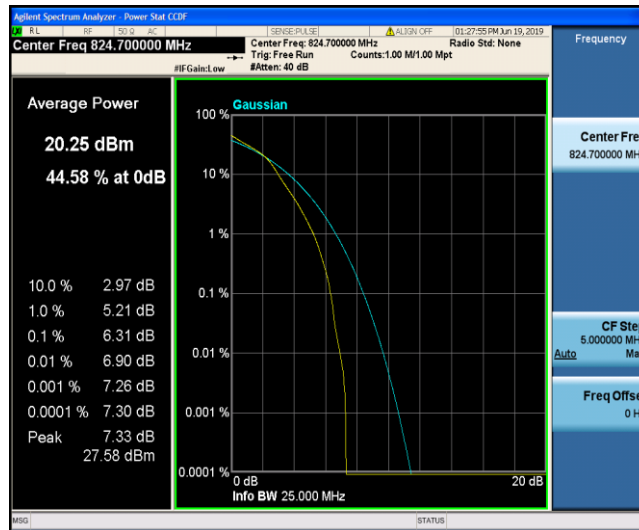

Band5_1.4MHz_16QAM_20407_1RB#0

Band5_1.4MHz_16QAM_20407_6RB#0