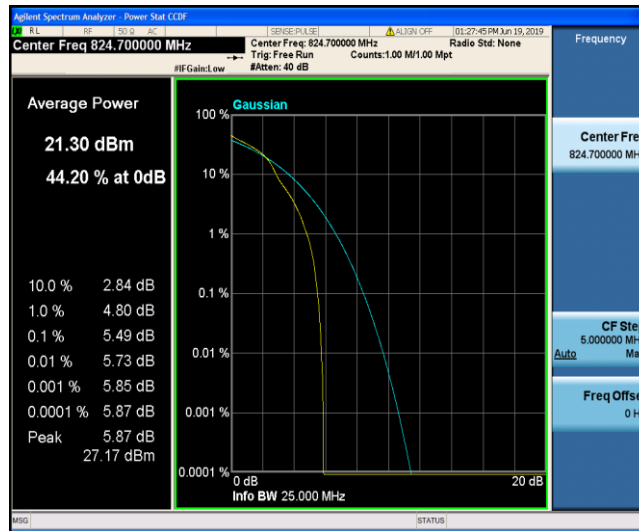

Band5_1.4MHz_QPSK_20643_6RB#0

Band5_1.4MHz_16QAM_20407_1RB#0