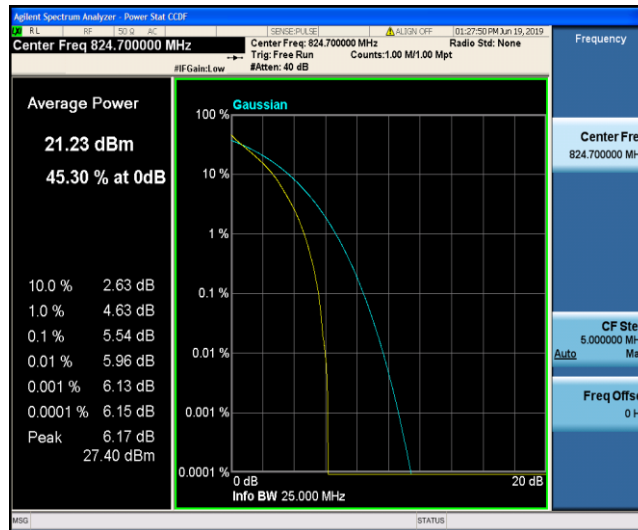

Band4_20MHz_16QAM_20175_100RB#0

Band4_20MHz_16QAM_20300_1RB#0

Band4_20MHz_16QAM_20300_100RB#0

Band5_1.4MHz_QPSK_20407_1RB#0

Band5_1.4MHz_QPSK_20407_6RB#0

Band5_1.4MHz_QPSK_20525_1RB#0

Band5_1.4MHz_QPSK_20525_6RB#0