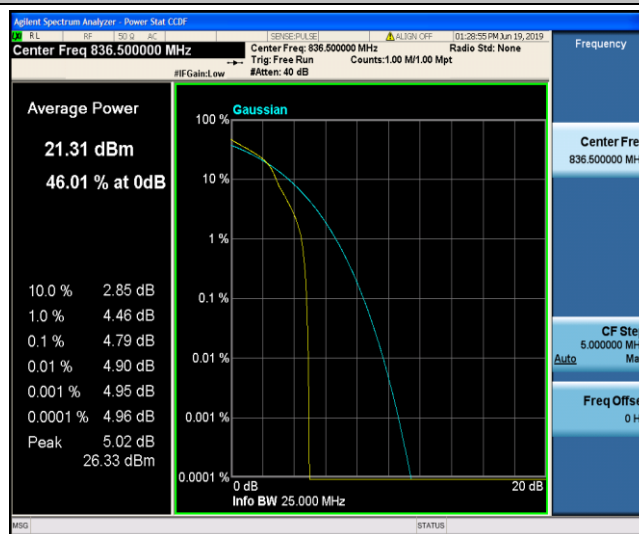

Band5_1.4MHz_16QAM_20407_6RB#0

Band5_1.4MHz_16QAM_20525_1RB#0