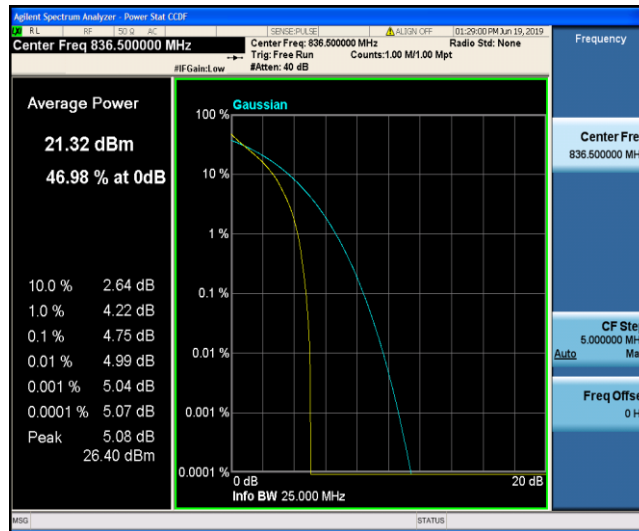

Band4_20MHz_16QAM_20175_100RB#0

Band4_20MHz_16QAM_20300_1RB#0

Band4_20MHz_16QAM_20300_100RB#0

Band5_1.4MHz_QPSK_20407_1RB#0

Band5_1.4MHz_QPSK_20407_6RB#0

Band5_1.4MHz_QPSK_20525_1RB#0

Band5_1.4MHz_QPSK_20525_6RB#0