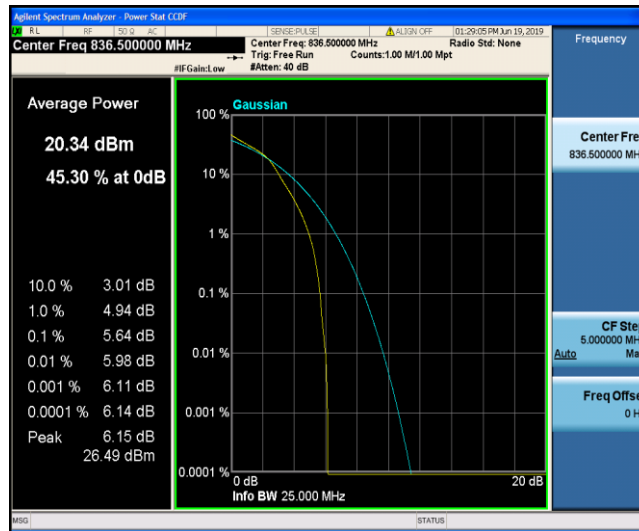

Band5_1.4MHz_16QAM_20525_1RB#0

Band5_1.4MHz_16QAM_20525_6RB#0