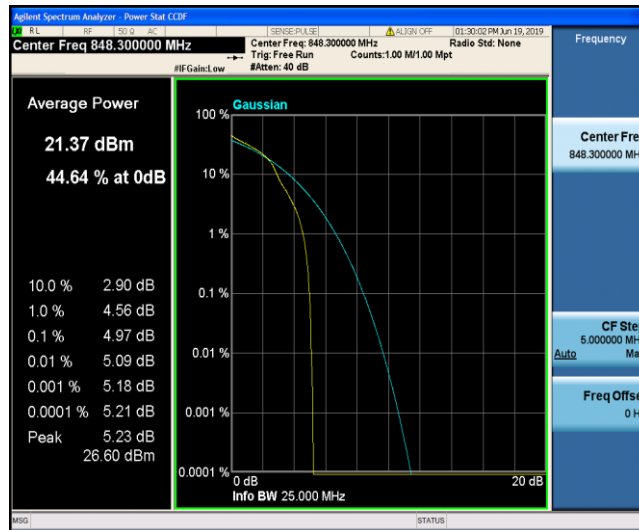

Band5_1.4MHz_16QAM_20525_6RB#0

Band5_1.4MHz_16QAM_20643_1RB#0