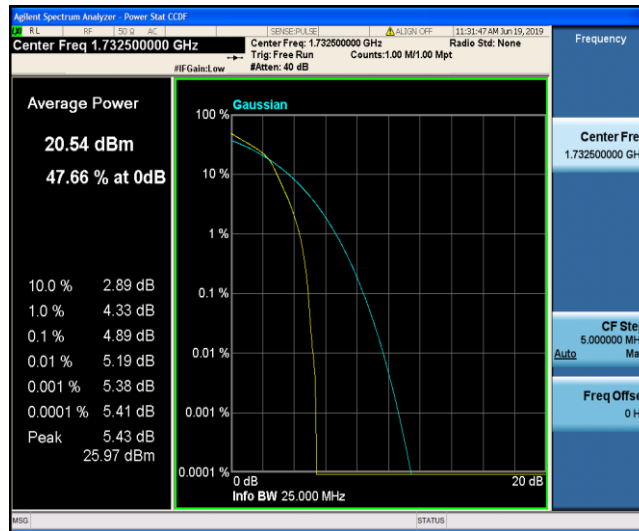

Band4_1.4MHz_16QAM_20175_1RB#0

Band4_1.4MHz_16QAM_20175_6RB#0