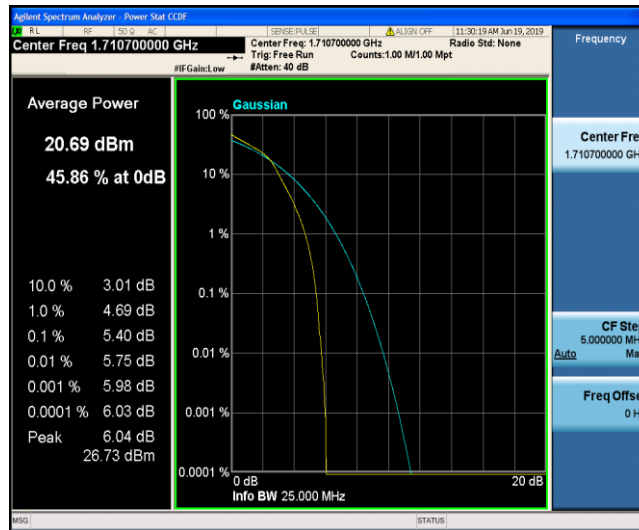

Band4_1.4MHz_16QAM_19957_1RB#0

Band4_1.4MHz_16QAM_19957_6RB#0