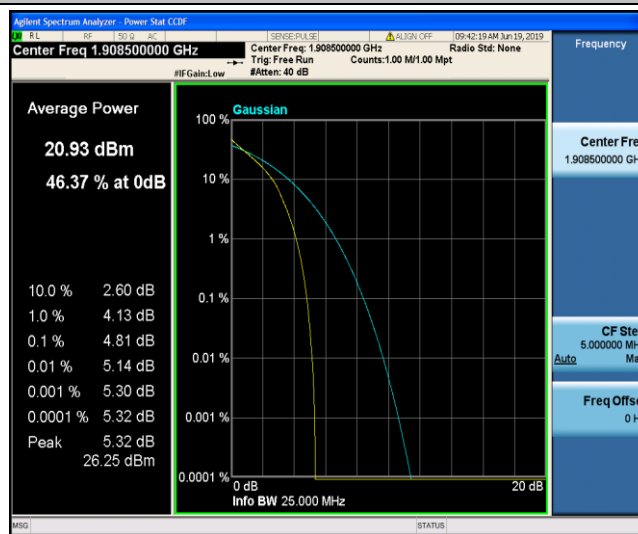

Band2\_3MHz\_QPSK\_18615\_1RB#0

Band2\_3MHz\_QPSK\_18615\_15RB#0

Band2\_3MHz\_QPSK\_18900\_1RB#0

Band2\_3MHz\_QPSK\_18900\_15RB#0

Band2\_3MHz\_QPSK\_19185\_1RB#0

Band2\_3MHz\_QPSK\_19185\_15RB#0

Band2\_3MHz\_16QAM\_18615\_1RB#0