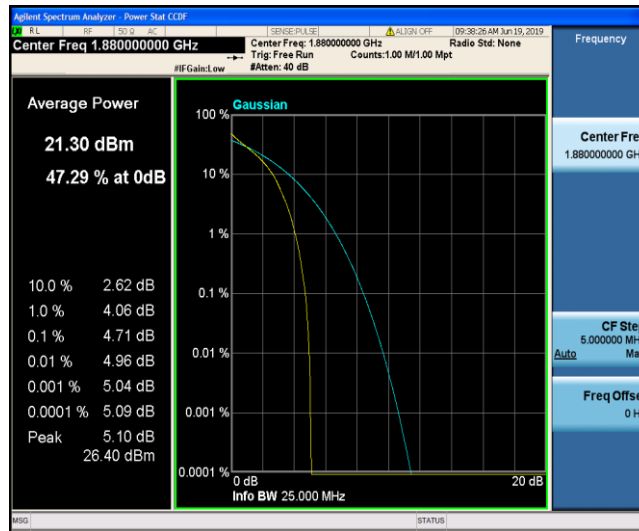

Test Graphs

Band2\_1.4MHz\_QPSK\_18607\_1RB#0

Band2\_1.4MHz\_QPSK\_18607\_6RB#0

Band2\_1.4MHz\_QPSK\_18900\_1RB#0

Band2\_1.4MHz\_QPSK\_18900\_6RB#0

Band2\_1.4MHz\_QPSK\_19193\_1RB#0

Band2\_1.4MHz\_QPSK\_19193\_6RB#0