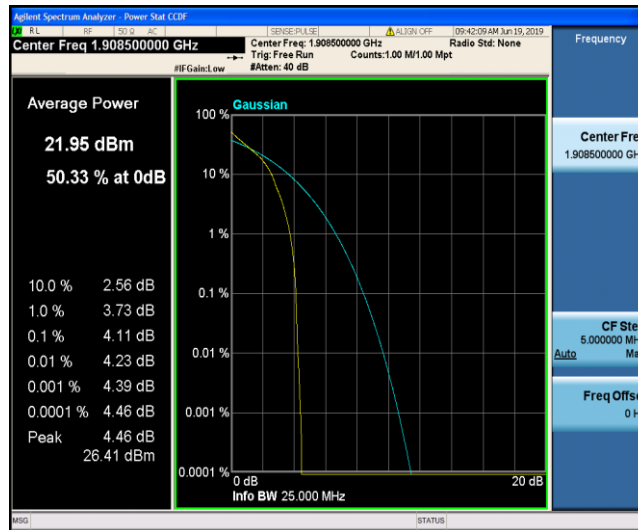

Band2\_3MHz\_QPSK\_18615\_1RB#0

Band2\_3MHz\_QPSK\_18615\_15RB#0

Band2\_3MHz\_QPSK\_18900\_1RB#0

Band2\_3MHz\_QPSK\_18900\_15RB#0

Band2\_3MHz\_QPSK\_19185\_1RB#0

Band2\_3MHz\_QPSK\_19185\_15RB#0

Band2\_3MHz\_16QAM\_18615\_1RB#0