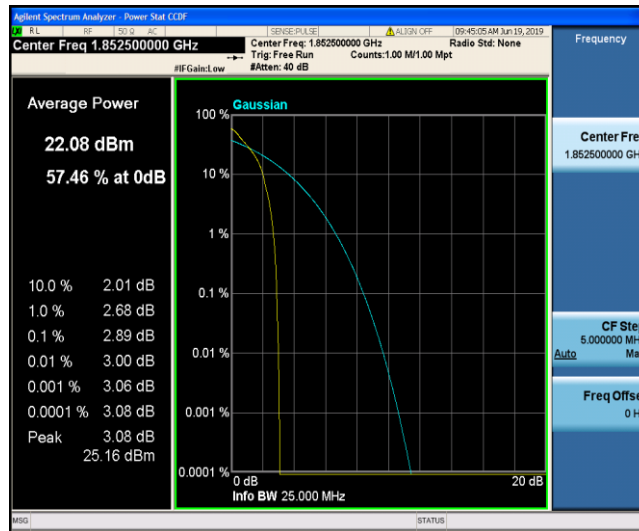

Band2\_3MHz\_16QAM\_18615\_15RB#0

Band2\_3MHz\_16QAM\_18900\_1RB#0

Band2\_3MHz\_16QAM\_18900\_15RB#0

Band2\_3MHz\_16QAM\_19185\_1RB#0

Band2\_3MHz\_16QAM\_19185\_15RB#0

Band2\_5MHz\_QPSK\_18625\_1RB#0

Band2\_5MHz\_QPSK\_18625\_25RB#0