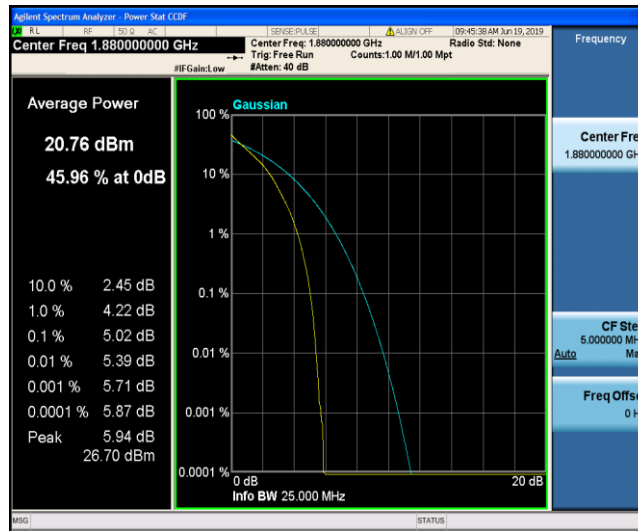

Band2_5MHz_QPSK_18900_25RB#0