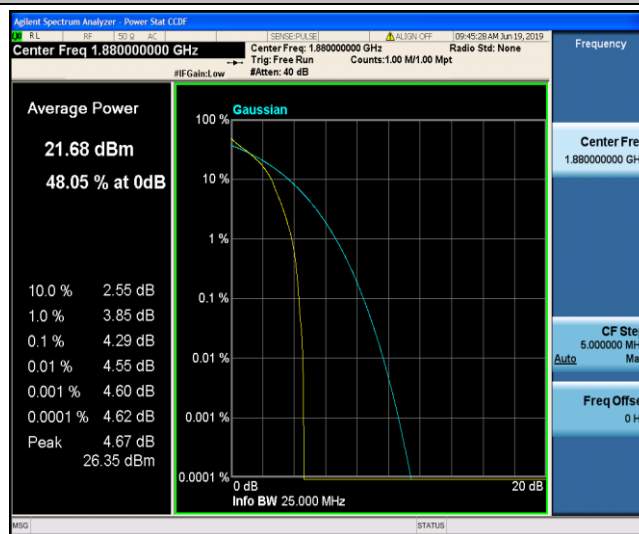

Band2\_3MHz\_16QAM\_18615\_15RB#0

Band2\_3MHz\_16QAM\_18900\_1RB#0

Band2\_3MHz\_16QAM\_18900\_15RB#0

Band2\_3MHz\_16QAM\_19185\_1RB#0

Band2\_3MHz\_16QAM\_19185\_15RB#0

Band2\_5MHz\_QPSK\_18625\_1RB#0

Band2\_5MHz\_QPSK\_18625\_25RB#0