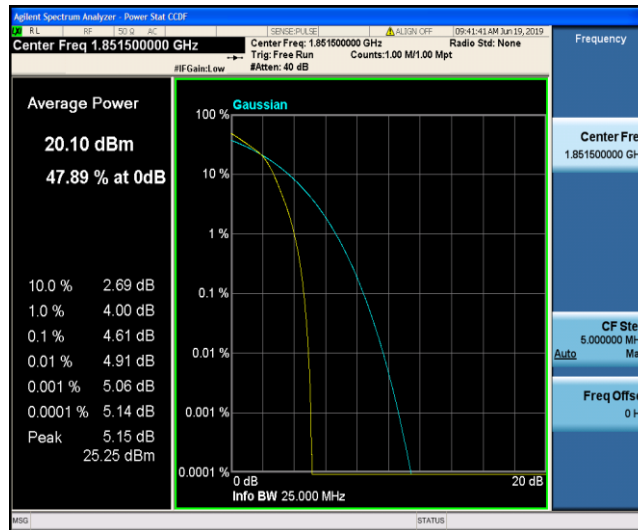

Band2\_3MHz\_QPSK\_18615\_1RB#0

Band2\_3MHz\_QPSK\_18615\_15RB#0

Band2\_3MHz\_QPSK\_18900\_1RB#0

Band2\_3MHz\_QPSK\_18900\_15RB#0

Band2\_3MHz\_QPSK\_19185\_1RB#0

Band2\_3MHz\_QPSK\_19185\_15RB#0

Band2\_3MHz\_16QAM\_18615\_1RB#0