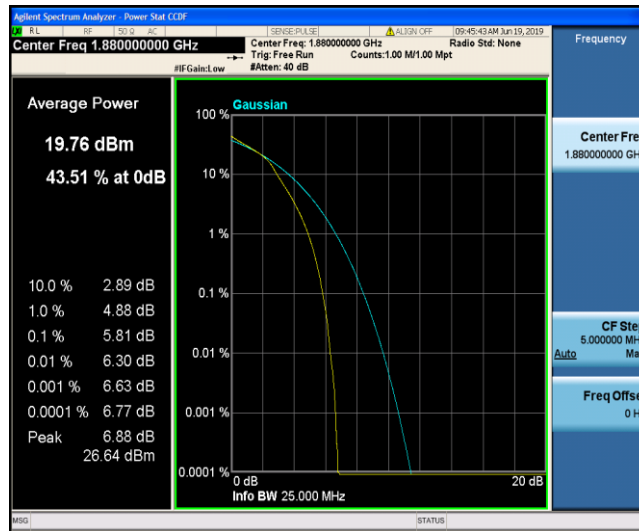

Band2\_5MHz\_QPSK\_18900\_1RB#0

Band2\_5MHz\_QPSK\_18900\_25RB#0

Band2\_5MHz\_QPSK\_19175\_1RB#0

Band2\_5MHz\_QPSK\_19175\_25RB#0

Band2\_5MHz\_16QAM\_18625\_1RB#0

Band2\_5MHz\_16QAM\_18625\_25RB#0

Band2\_5MHz\_16QAM\_18900\_1RB#0