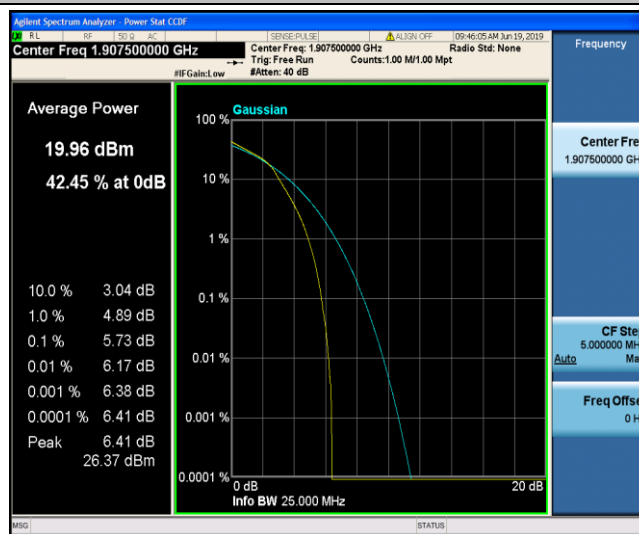

Band2_5MHz_16QAM_19175_25RB#0