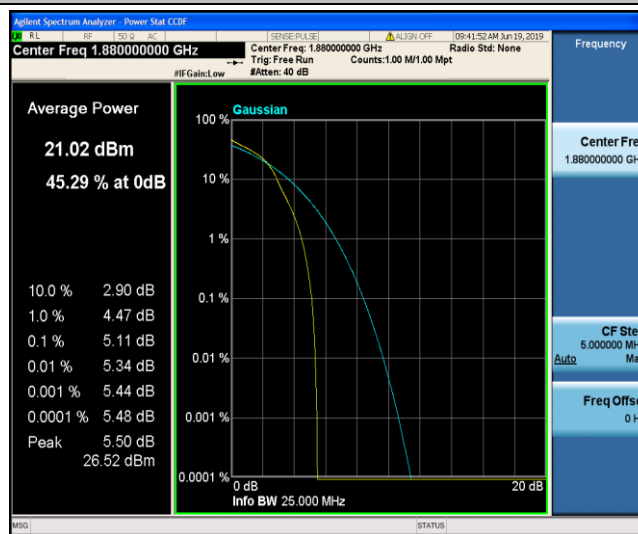

Band2_3MHz_16QAM_18900_1RB#0