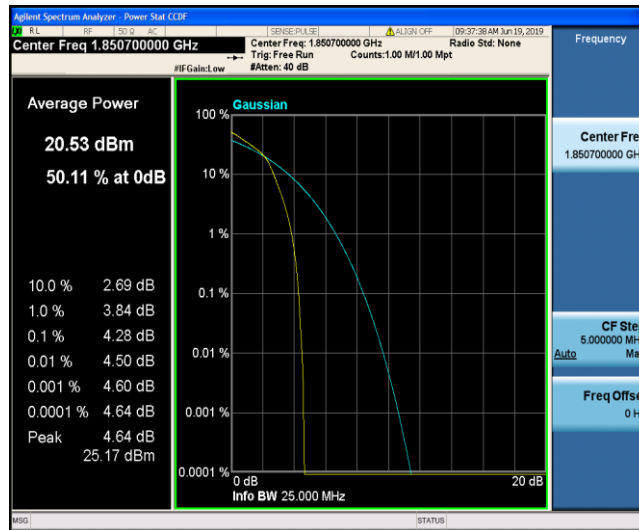

Band2_1.4MHz_16QAM_18607_6RB#0