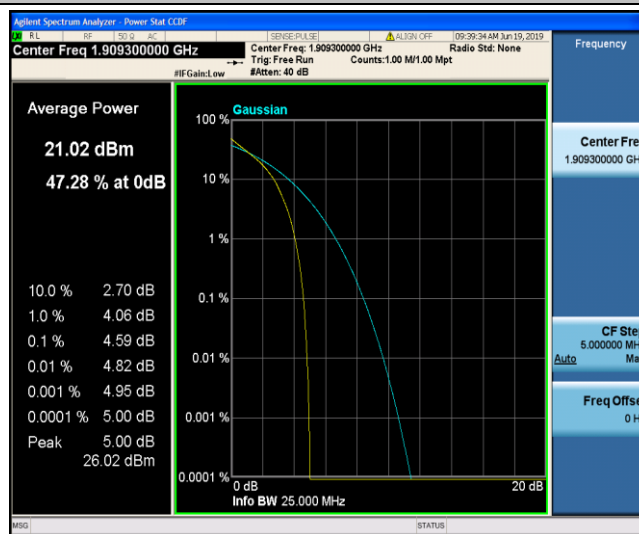

Test Graphs

Band2\_1.4MHz\_QPSK\_18607\_1RB#0

Band2\_1.4MHz\_QPSK\_18607\_6RB#0

Band2\_1.4MHz\_QPSK\_18900\_1RB#0

Band2\_1.4MHz\_QPSK\_18900\_6RB#0

Band2\_1.4MHz\_QPSK\_19193\_1RB#0

Band2\_1.4MHz\_QPSK\_19193\_6RB#0