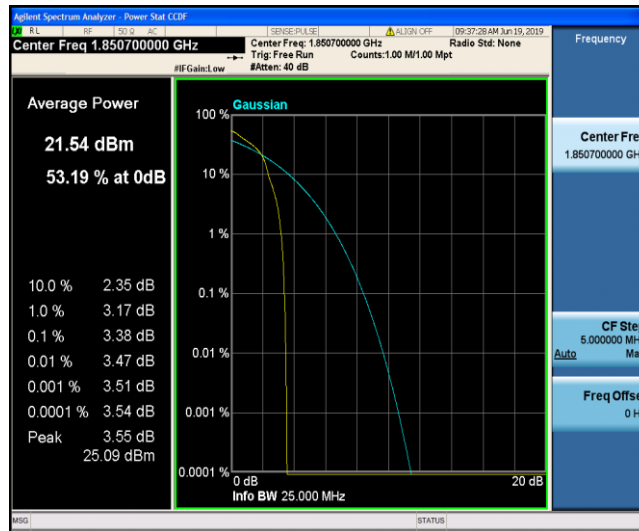

Test Graphs

Band2\_1.4MHz\_QPSK\_18607\_1RB#0

Band2\_1.4MHz\_QPSK\_18607\_6RB#0

Band2\_1.4MHz\_QPSK\_18900\_1RB#0

Band2\_1.4MHz\_QPSK\_18900\_6RB#0

Band2\_1.4MHz\_QPSK\_19193\_1RB#0

Band2\_1.4MHz\_QPSK\_19193\_6RB#0