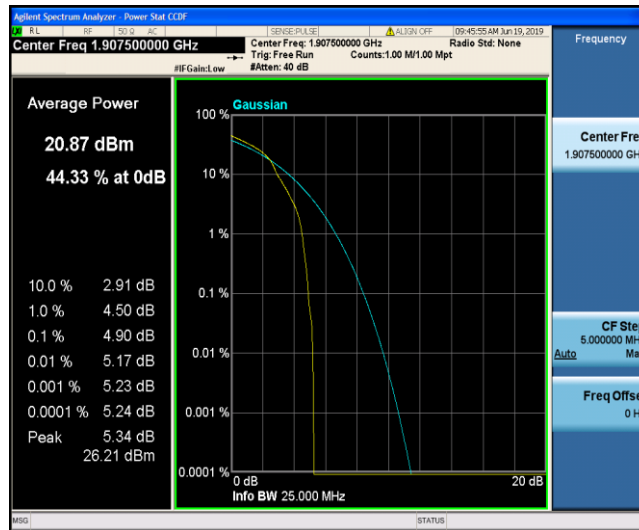

Band2_5MHz_16QAM_19175_1RB#0