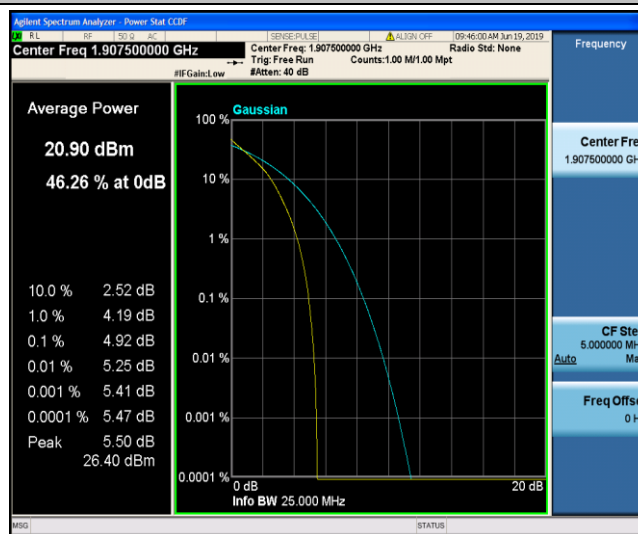

Band2_5MHz_QPSK_19175_25RB#0