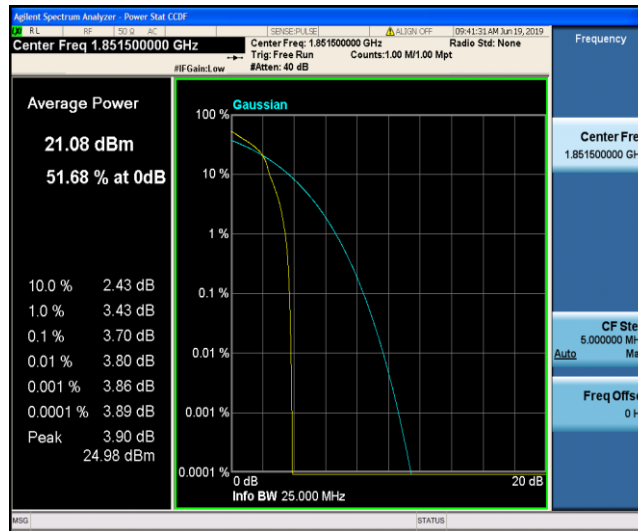

Band2\_3MHz\_QPSK\_18615\_1RB#0

Band2\_3MHz\_QPSK\_18615\_15RB#0

Band2\_3MHz\_QPSK\_18900\_1RB#0

Band2\_3MHz\_QPSK\_18900\_15RB#0

Band2\_3MHz\_QPSK\_19185\_1RB#0

Band2\_3MHz\_QPSK\_19185\_15RB#0

Band2\_3MHz\_16QAM\_18615\_1RB#0