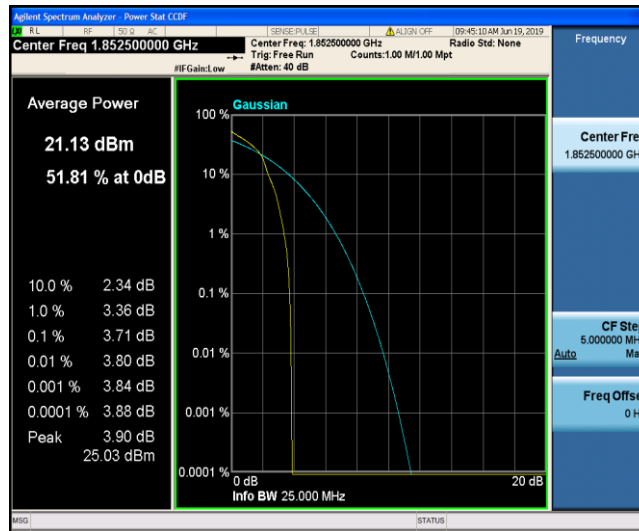

Band2\_5MHz\_QPSK\_18900\_1RB#0

Band2\_5MHz\_QPSK\_18900\_25RB#0

Band2\_5MHz\_QPSK\_19175\_1RB#0

Band2\_5MHz\_QPSK\_19175\_25RB#0

Band2\_5MHz\_16QAM\_18625\_1RB#0

Band2\_5MHz\_16QAM\_18625\_25RB#0

Band2\_5MHz\_16QAM\_18900\_1RB#0