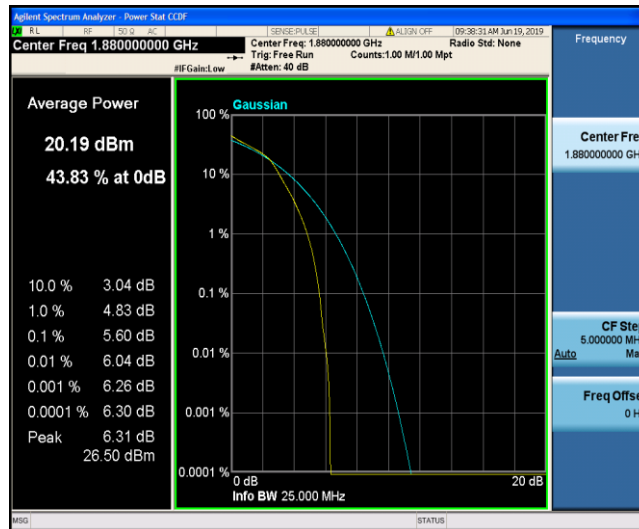

Band2_1.4MHz_16QAM_18900_6RB#0