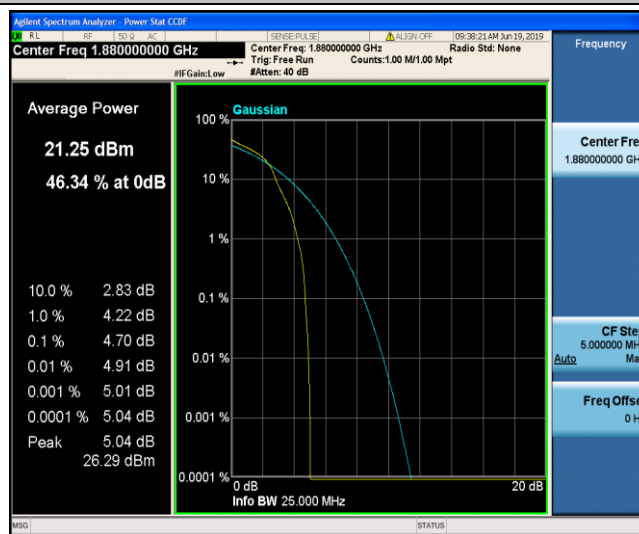

Band2_1.4MHz_16QAM_18900_1RB#0