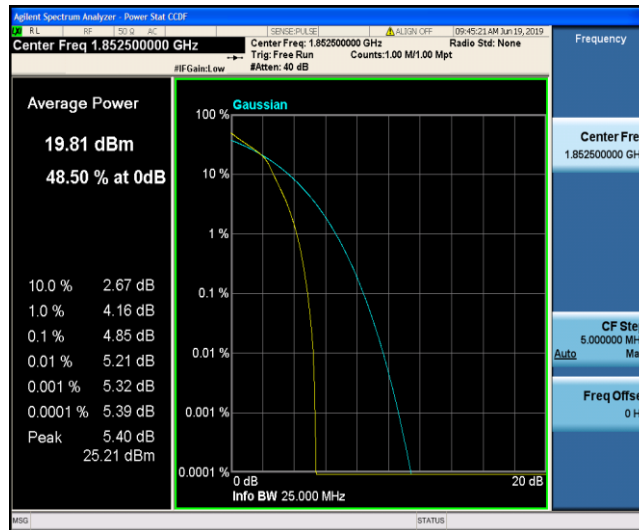

Band2\_5MHz\_QPSK\_18900\_1RB#0

Band2\_5MHz\_QPSK\_18900\_25RB#0

Band2\_5MHz\_QPSK\_19175\_1RB#0

Band2\_5MHz\_QPSK\_19175\_25RB#0

Band2\_5MHz\_16QAM\_18625\_1RB#0

Band2\_5MHz\_16QAM\_18625\_25RB#0

Band2\_5MHz\_16QAM\_18900\_1RB#0