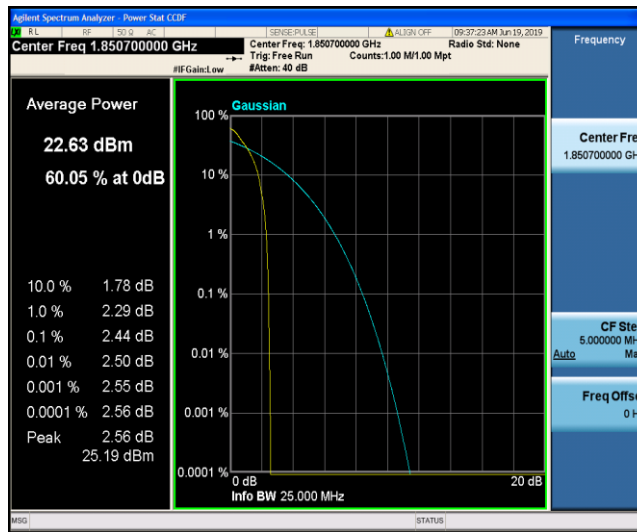

Test Graphs

Band2_1.4MHz_QPSK_18607_1RB#0