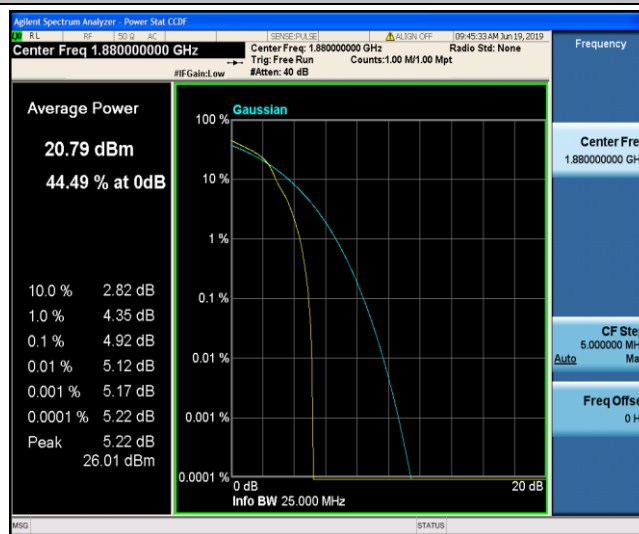

Band2\_5MHz\_QPSK\_18900\_1RB#0

Band2\_5MHz\_QPSK\_18900\_25RB#0

Band2\_5MHz\_QPSK\_19175\_1RB#0

Band2\_5MHz\_QPSK\_19175\_25RB#0

Band2\_5MHz\_16QAM\_18625\_1RB#0

Band2\_5MHz\_16QAM\_18625\_25RB#0

Band2\_5MHz\_16QAM\_18900\_1RB#0