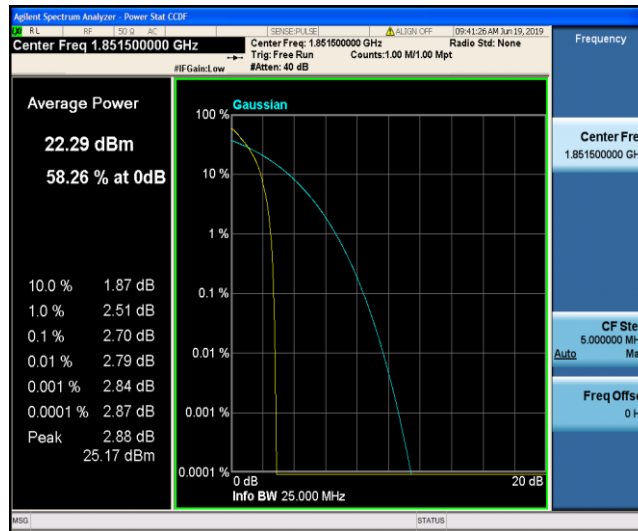

Band2\_1.4MHz\_16QAM\_18607\_1RB#0

Band2\_1.4MHz\_16QAM\_18607\_6RB#0

Band2\_1.4MHz\_16QAM\_18900\_1RB#0

Band2\_1.4MHz\_16QAM\_18900\_6RB#0

Band2\_1.4MHz\_16QAM\_19193\_1RB#0

Band2\_1.4MHz\_16QAM\_19193\_6RB#0