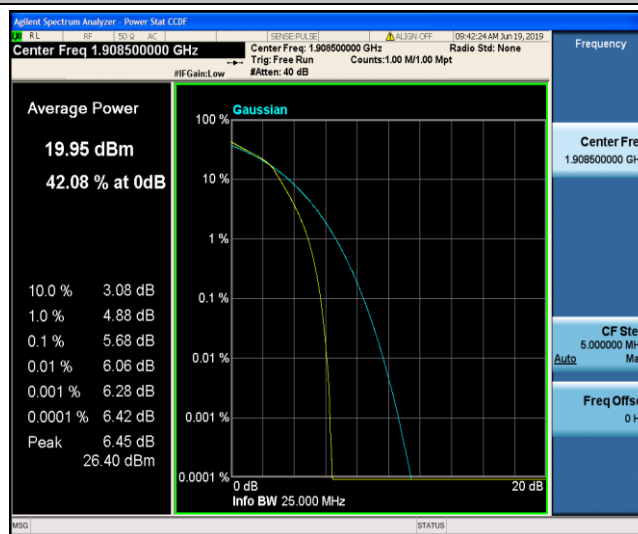

Band2\_3MHz\_16QAM\_18615\_15RB#0

Band2\_3MHz\_16QAM\_18900\_1RB#0

Band2\_3MHz\_16QAM\_18900\_15RB#0

Band2\_3MHz\_16QAM\_19185\_1RB#0

Band2\_3MHz\_16QAM\_19185\_15RB#0

Band2\_5MHz\_QPSK\_18625\_1RB#0

Band2\_5MHz\_QPSK\_18625\_25RB#0