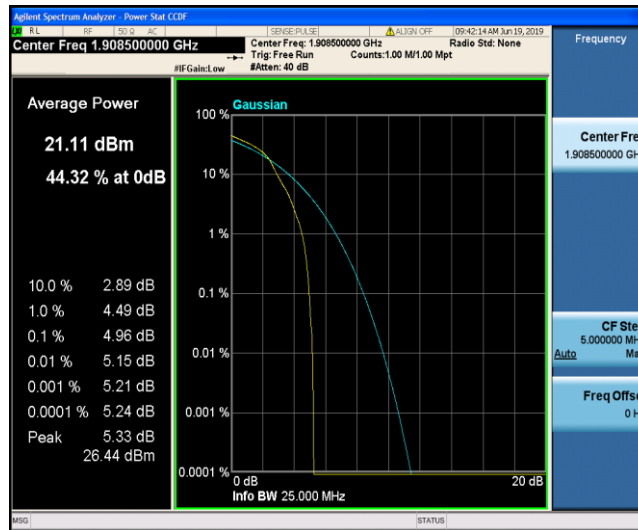

Band2_3MHz_16QAM_19185_1RB#0