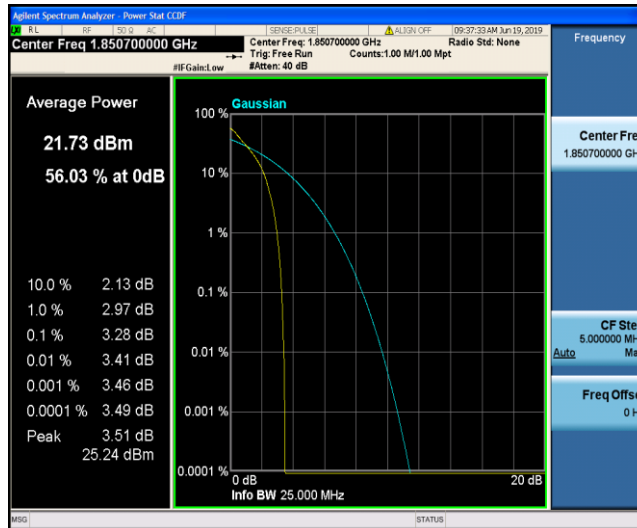

Band2_1.4MHz_QPSK_18607_6RB#0