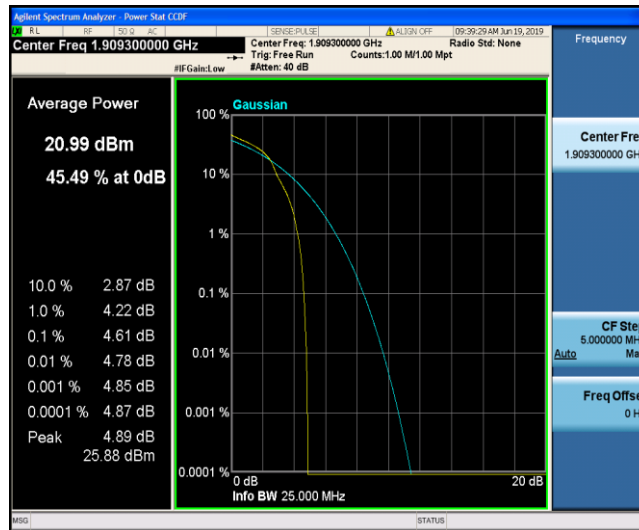

Band2\_1.4MHz\_16QAM\_18607\_1RB#0

Band2\_1.4MHz\_16QAM\_18607\_6RB#0

Band2\_1.4MHz\_16QAM\_18900\_1RB#0

Band2\_1.4MHz\_16QAM\_18900\_6RB#0

Band2\_1.4MHz\_16QAM\_19193\_1RB#0

Band2\_1.4MHz\_16QAM\_19193\_6RB#0