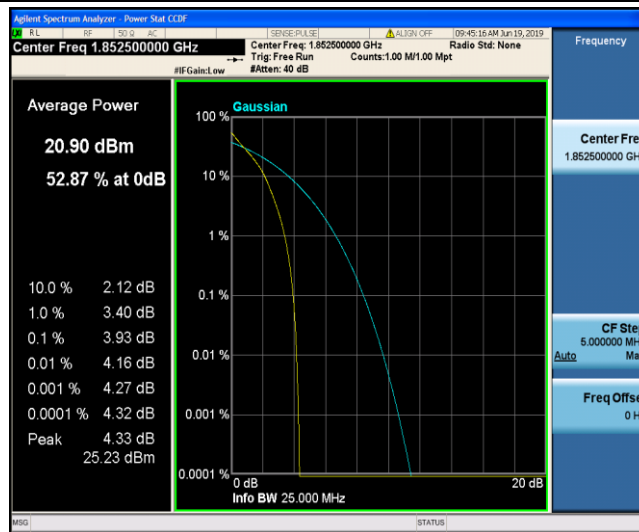

Band2\_3MHz\_16QAM\_18615\_15RB#0

Band2\_3MHz\_16QAM\_18900\_1RB#0

Band2\_3MHz\_16QAM\_18900\_15RB#0

Band2\_3MHz\_16QAM\_19185\_1RB#0

Band2\_3MHz\_16QAM\_19185\_15RB#0

Band2\_5MHz\_QPSK\_18625\_1RB#0

Band2\_5MHz\_QPSK\_18625\_25RB#0