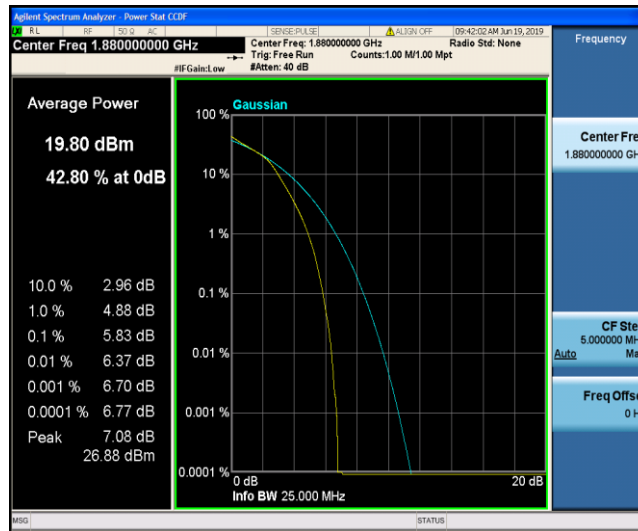

Band2_3MHz_16QAM_18900_15RB#0