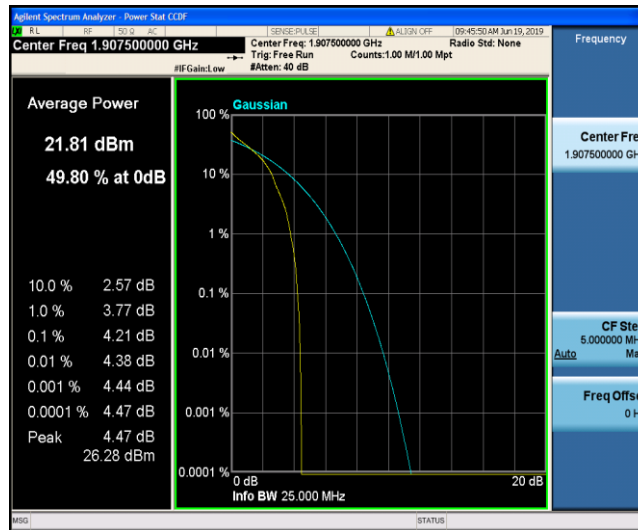

Band2_5MHz_QPSK_19175_1RB#0