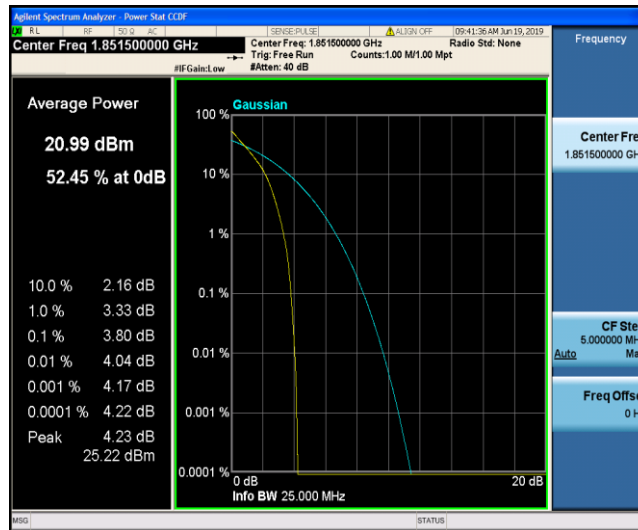

Band2_3MHz_QPSK_18615_15RB#0