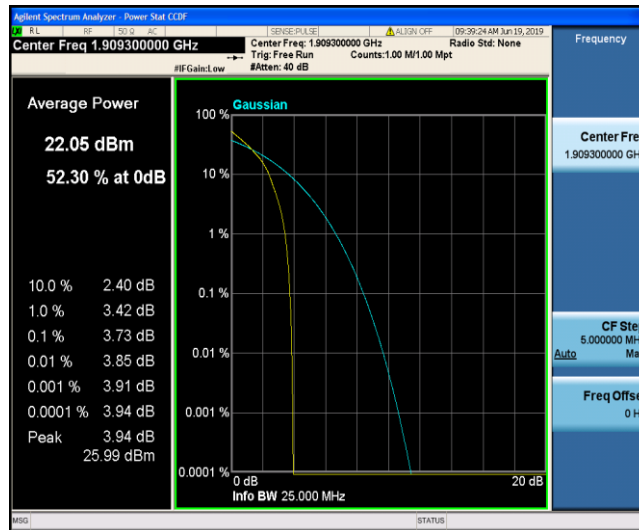

Test Graphs

Band2\_1.4MHz\_QPSK\_18607\_1RB#0

Band2\_1.4MHz\_QPSK\_18607\_6RB#0

Band2\_1.4MHz\_QPSK\_18900\_1RB#0

Band2\_1.4MHz\_QPSK\_18900\_6RB#0

Band2\_1.4MHz\_QPSK\_19193\_1RB#0

Band2\_1.4MHz\_QPSK\_19193\_6RB#0