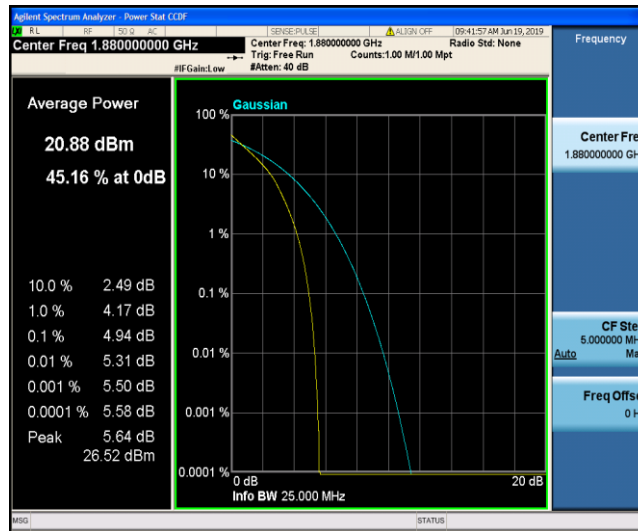

Band2\_3MHz\_QPSK\_18615\_1RB#0

Band2\_3MHz\_QPSK\_18615\_15RB#0

Band2\_3MHz\_QPSK\_18900\_1RB#0

Band2\_3MHz\_QPSK\_18900\_15RB#0

Band2\_3MHz\_QPSK\_19185\_1RB#0

Band2\_3MHz\_QPSK\_19185\_15RB#0

Band2\_3MHz\_16QAM\_18615\_1RB#0