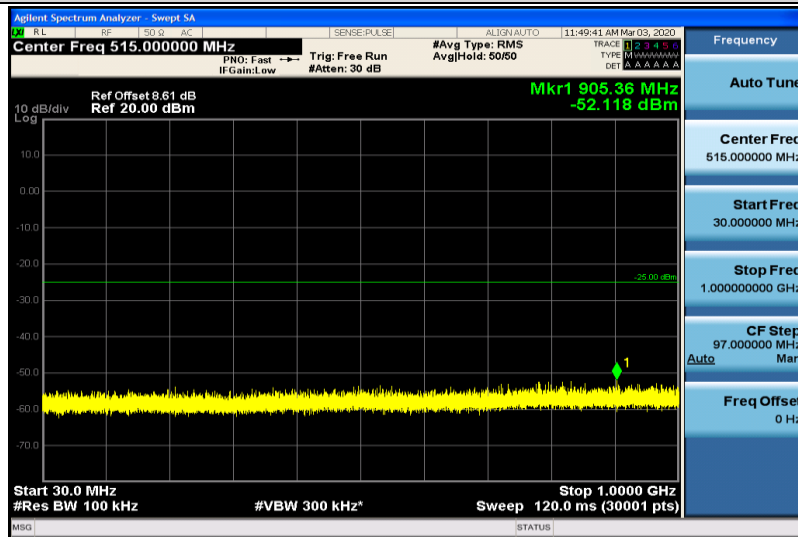

Band41-15MHz-QPSK-41165-1RB#0-30~1000MHz