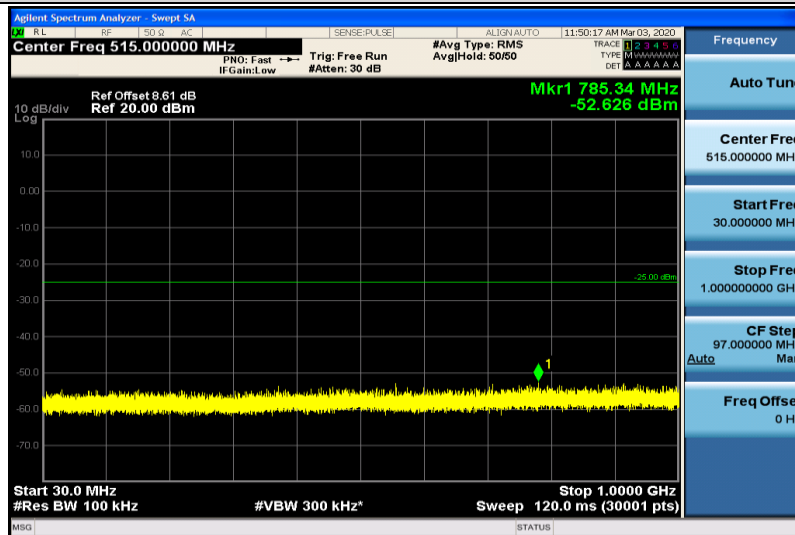

Band41-15MHz-16QAM-41165-1RB#0-30~1000MHz