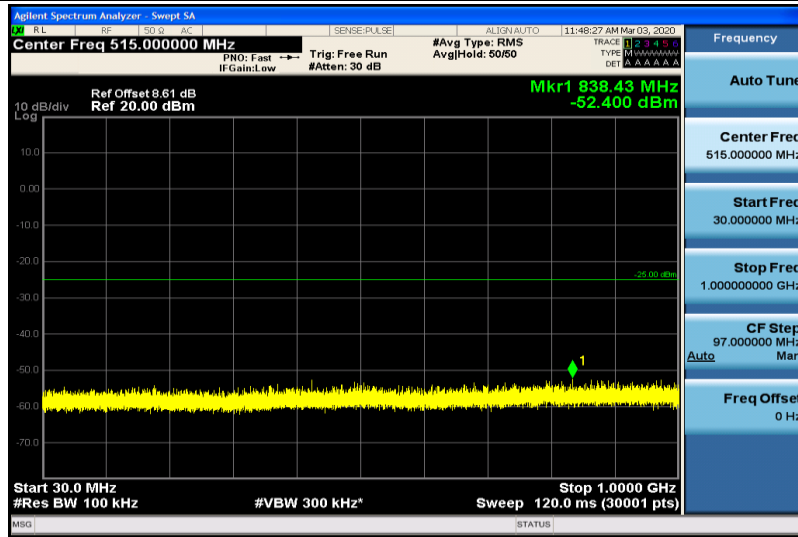

Band41-10MHz-16QAM-41190-1RB#0-30~1000MHz

Band41-10MHz-16QAM-41190-1RB#0-1000~26000MHz

Band41-15MHz-QPSK-40315-1RB#0-30~1000MHz

Band41-15MHz-QPSK-40315-1RB#0-1000~26000MHz

Band41-15MHz-QPSK-40740-1RB#0-30~1000MHz