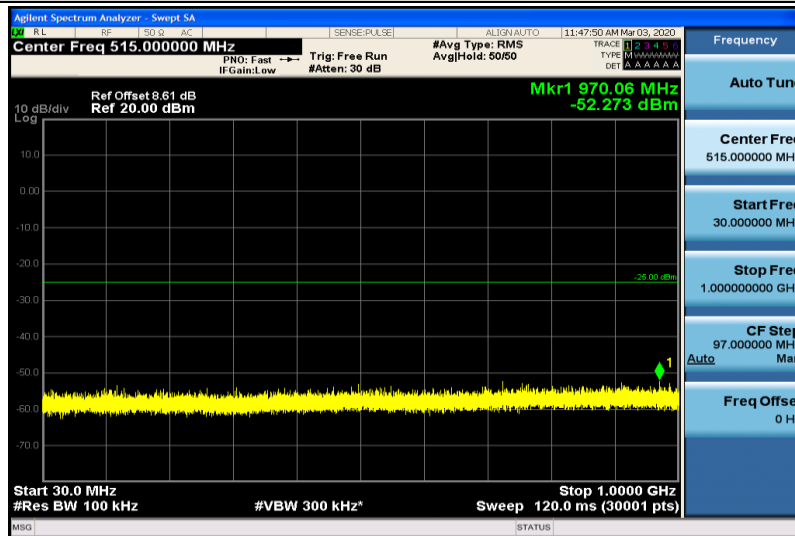

Band41-15MHz-16QAM-40315-1RB#0-30~1000MHz