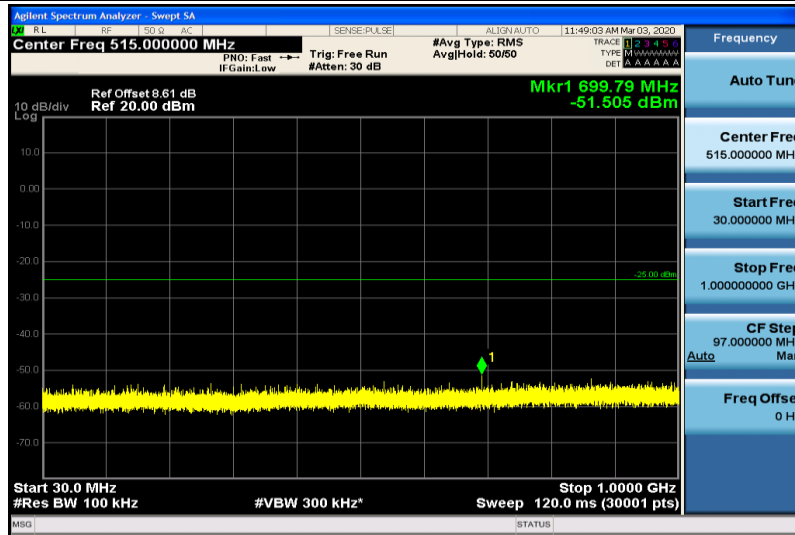

Band41-15MHz-QPSK-40740-1RB#0-1000~26000MHz

Band41-15MHz-QPSK-41165-1RB#0-30~1000MHz

Band41-15MHz-QPSK-41165-1RB#0-1000~26000MHz

Band41-15MHz-16QAM-40315-1RB#0-30~1000MHz

Band41-15MHz-16QAM-40315-1RB#0-1000~26000MHz