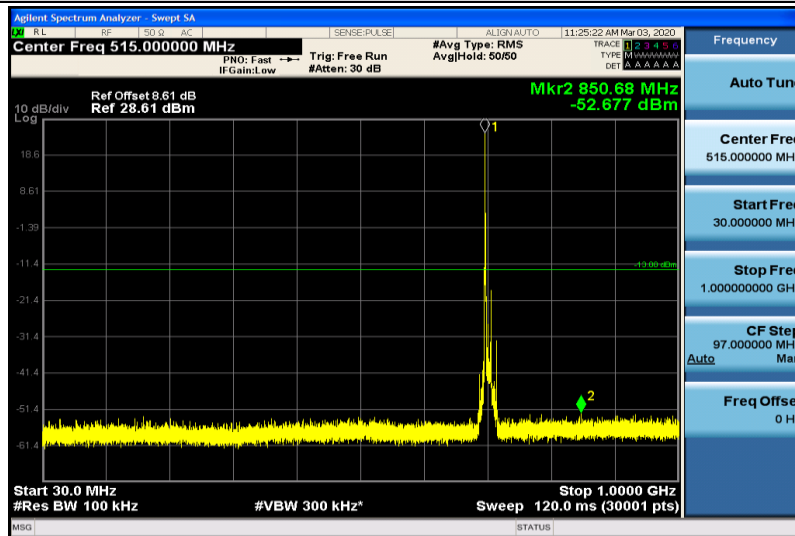

Band17-10MHz-QPSK-23800-1RB#0-1000~26000MHz

Band17-10MHz-16QAM-23780-1RB#0-30~1000MHz