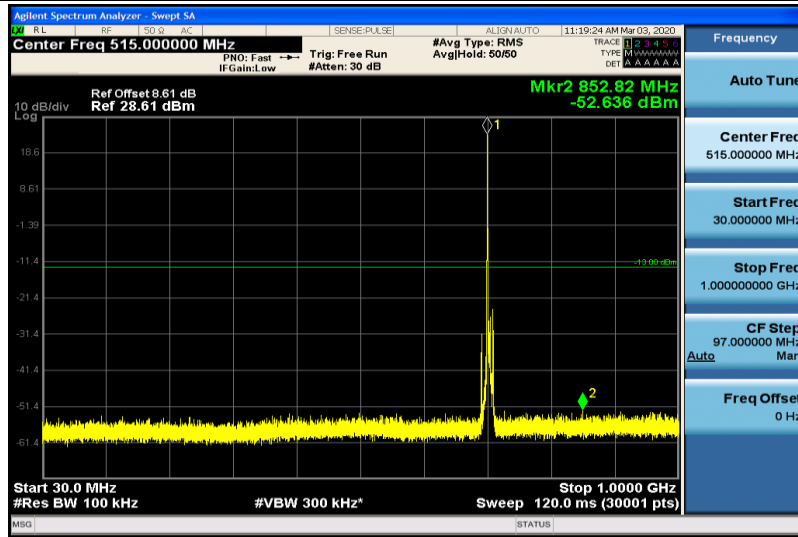

Band12-10MHz-16QAM-23095-1RB#0-1000~26000MHz

Band12-10MHz-16QAM-23130-1RB#0-30~1000MHz

Band12-10MHz-16QAM-23130-1RB#0-1000~26000MHz

Band17-5MHz-QPSK-23755-1RB#0-30~1000MHz

Band17-5MHz-QPSK-23755-1RB#0-1000~26000MHz