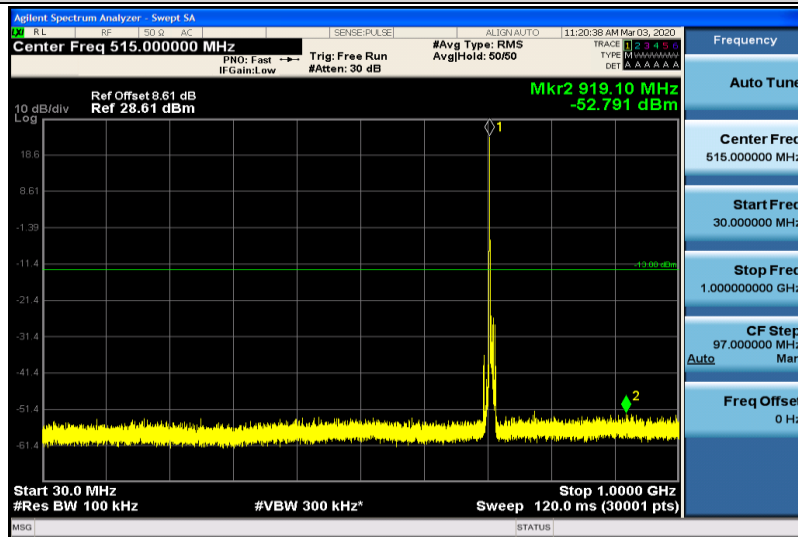

Band17-5MHz-QPSK-23790-1RB#0-1000~26000MHz

Band17-5MHz-QPSK-23825-1RB#0-30~1000MHz