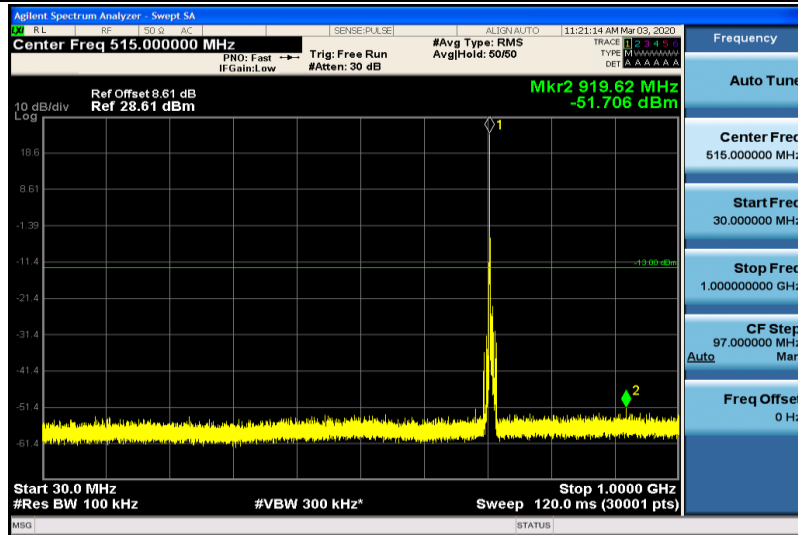

Band17-5MHz-16QAM-23790-1RB#0-1000~26000MHz

Band17-5MHz-16QAM-23825-1RB#0-30~1000MHz