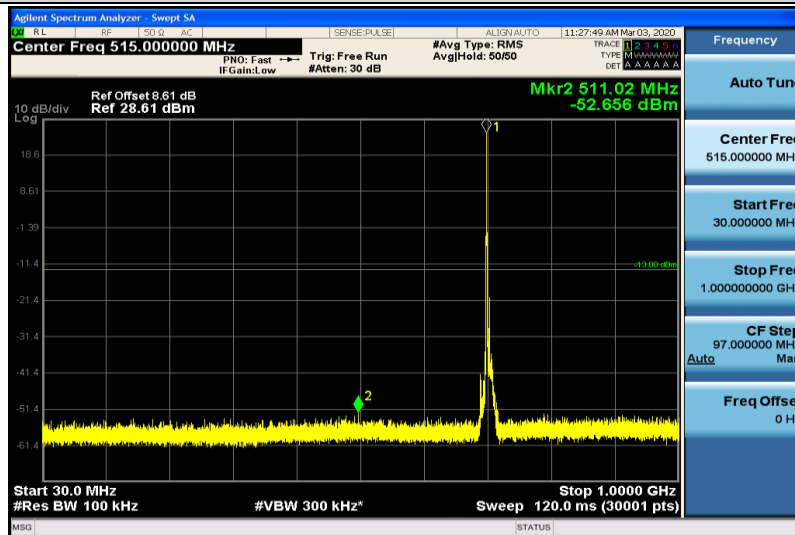

Band17-10MHz-QPSK-23800-1RB#0-1000~26000MHz

Band17-10MHz-16QAM-23780-1RB#0-30~1000MHz

Band17-10MHz-16QAM-23780-1RB#0-1000~26000MHz

Band17-10MHz-16QAM-23790-1RB#0-30~1000MHz

Band17-10MHz-16QAM-23790-1RB#0-1000~26000MHz