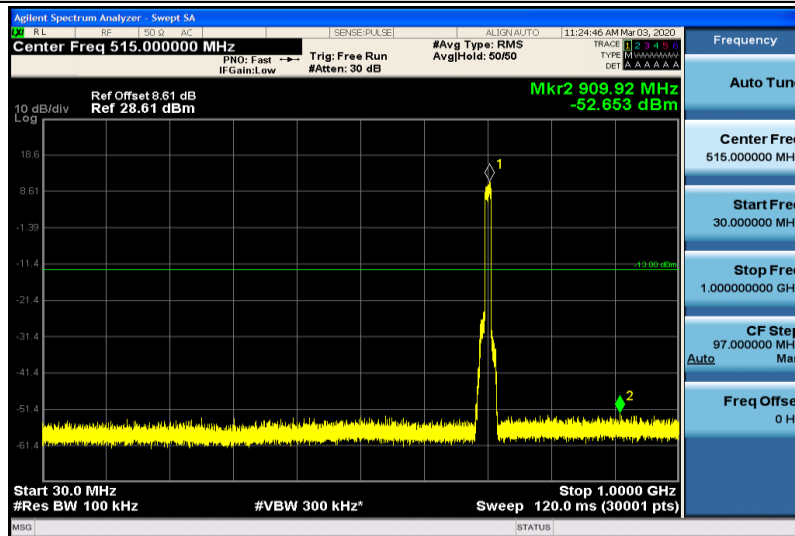

Band17-5MHz-16QAM-23755-1RB#0-1000~26000MHz

Band17-5MHz-16QAM-23790-1RB#0-30~1000MHz

Band17-5MHz-16QAM-23790-1RB#0-1000~26000MHz

Band17-5MHz-16QAM-23825-1RB#0-30~1000MHz

Band17-5MHz-16QAM-23825-1RB#0-1000~26000MHz