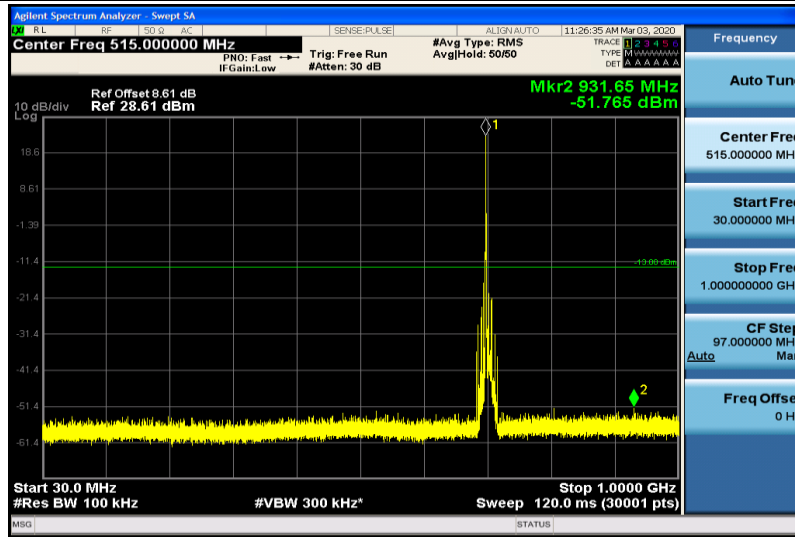

Band17-10MHz-16QAM-23780-1RB#0-1000~26000MHz

Band17-10MHz-16QAM-23790-1RB#0-30~1000MHz