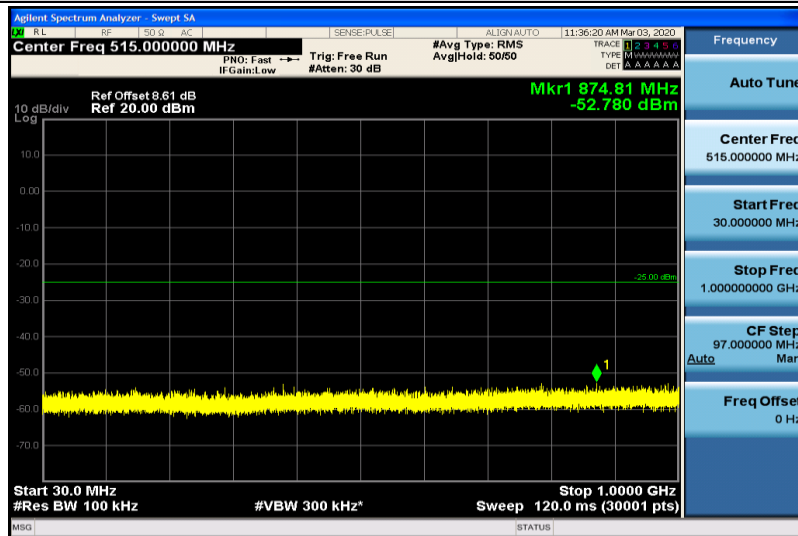

Band17-10MHz-16QAM-23800-1RB#0-1000~26000MHz

Band41-5MHz-QPSK-40265-1RB#0-30~1000MHz