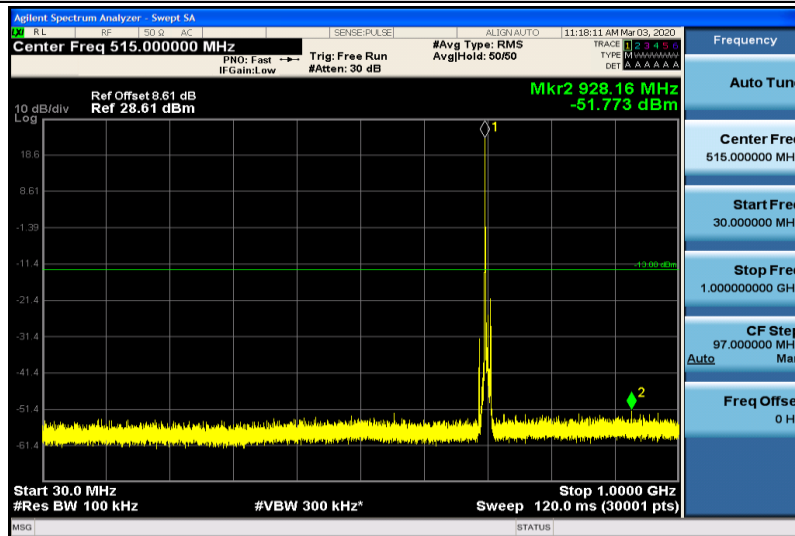

Band12-10MHz-16QAM-23130-1RB#0-1000~26000MHz

Band17-5MHz-QPSK-23755-1RB#0-30~1000MHz