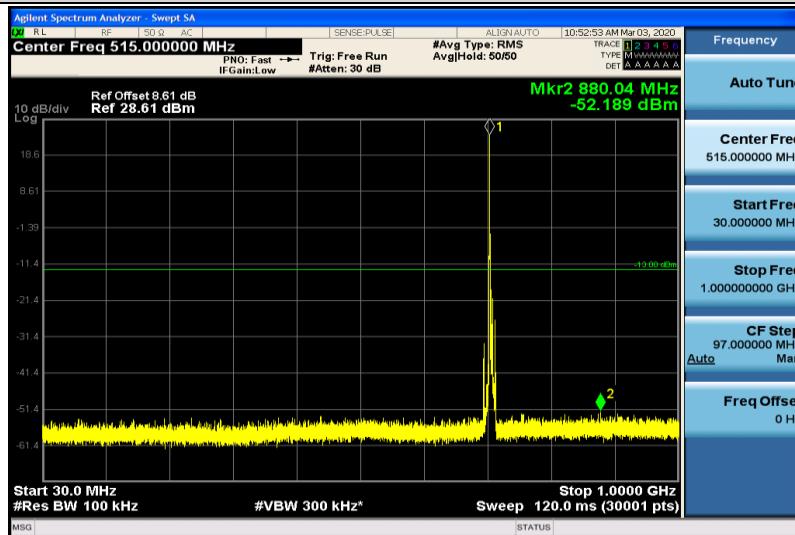

Band12-5MHz-16QAM-23035-1RB#0-30~1000MHz

Band12-5MHz-16QAM-23035-1RB#0-1000~26000MHz

Band12-5MHz-16QAM-23095-1RB#0-30~1000MHz

Band12-5MHz-16QAM-23095-1RB#0-1000~26000MHz

Band12-5MHz-16QAM-23155-1RB#0-30~1000MHz