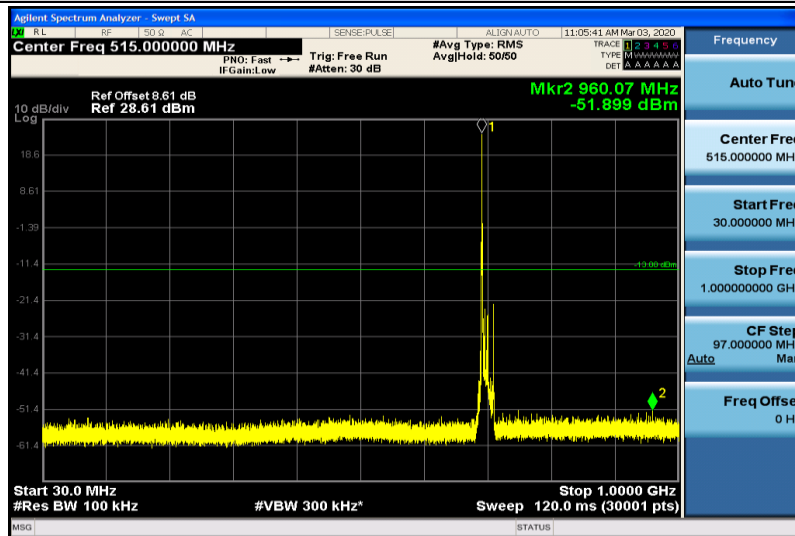

Band12-5MHz-16QAM-23155-1RB#0-1000~26000MHz

Band12-10MHz-QPSK-23060-1RB#0-30~1000MHz