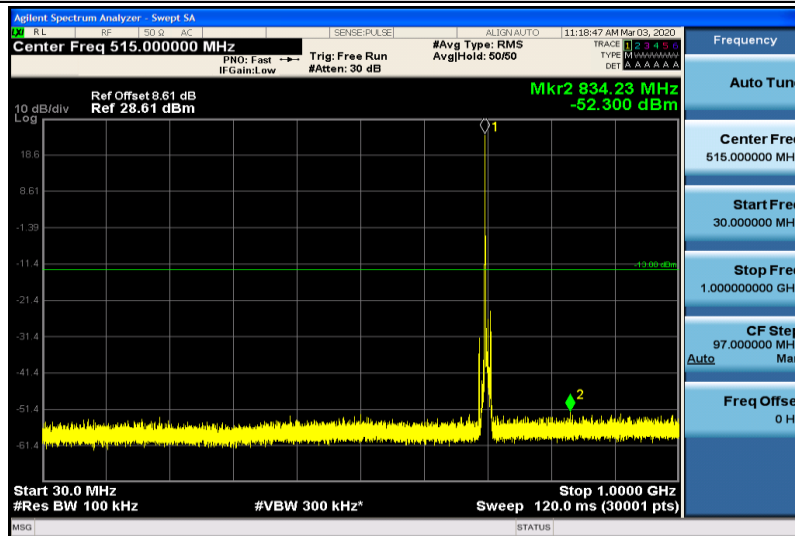

Band17-5MHz-QPSK-23790-1RB#0-30~1000MHz

Band17-5MHz-QPSK-23790-1RB#0-1000~26000MHz

Band17-5MHz-QPSK-23825-1RB#0-30~1000MHz

Band17-5MHz-QPSK-23825-1RB#0-1000~26000MHz

Band17-5MHz-16QAM-23755-1RB#0-30~1000MHz