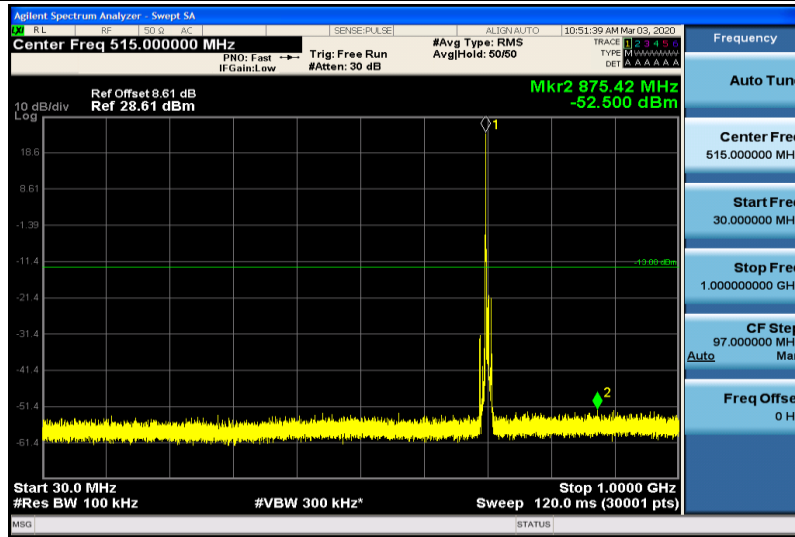

Band12-5MHz-16QAM-23035-1RB#0-1000~26000MHz

Band12-5MHz-16QAM-23095-1RB#0-30~1000MHz