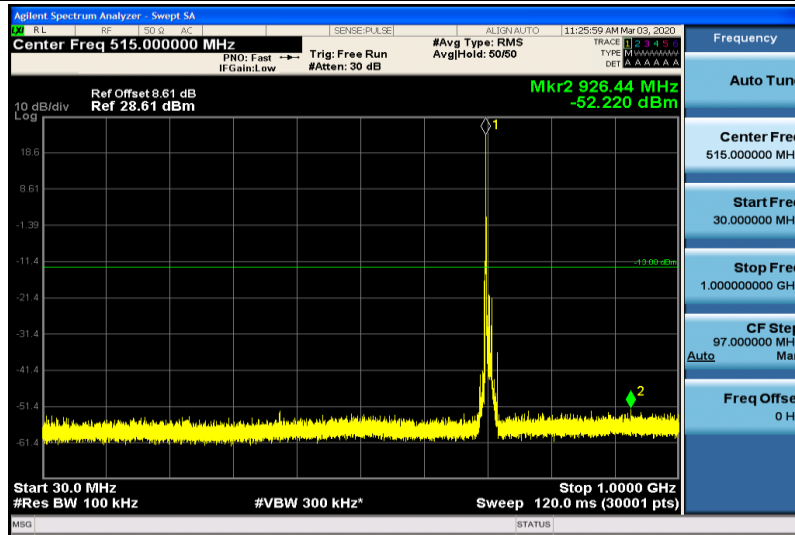

Band17-10MHz-QPSK-23780-1RB#0-1000~26000MHz

Band17-10MHz-QPSK-23790-1RB#0-30~1000MHz