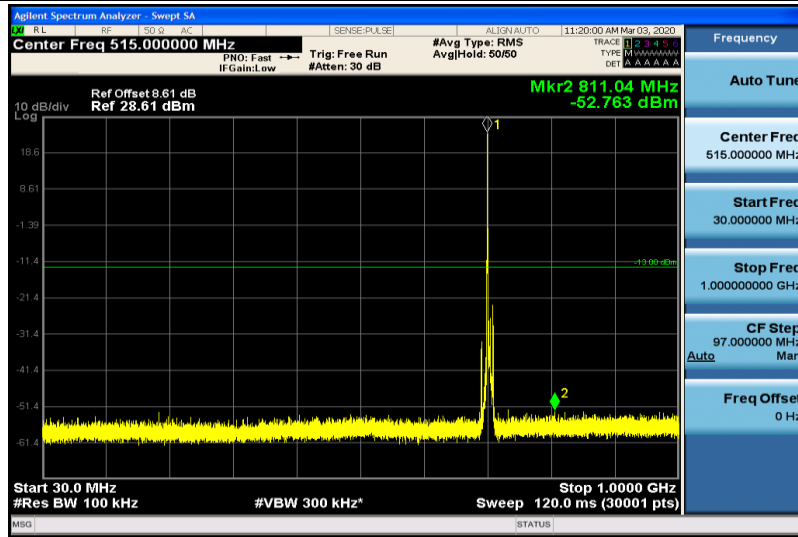

Band17-5MHz-16QAM-23755-1RB#0-1000~26000MHz

Band17-5MHz-16QAM-23790-1RB#0-30~1000MHz