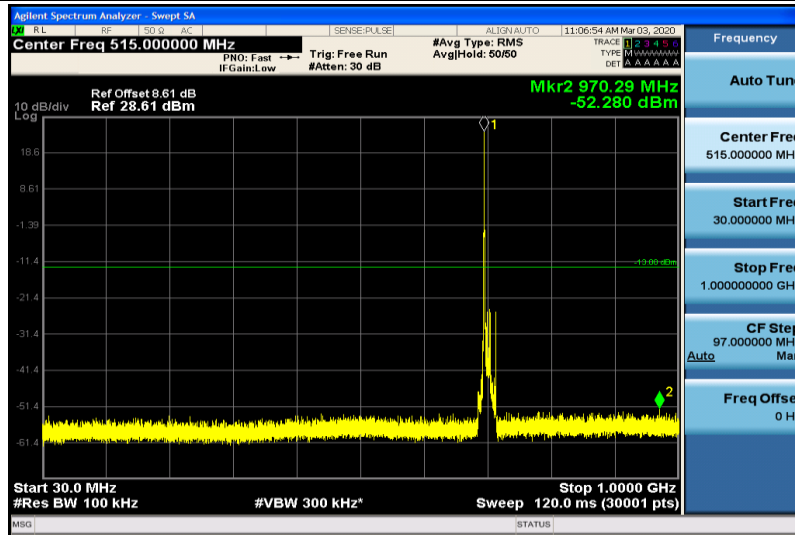

Band12-10MHz-QPSK-23060-1RB#0-1000~26000MHz

Band12-10MHz-QPSK-23095-1RB#0-30~1000MHz