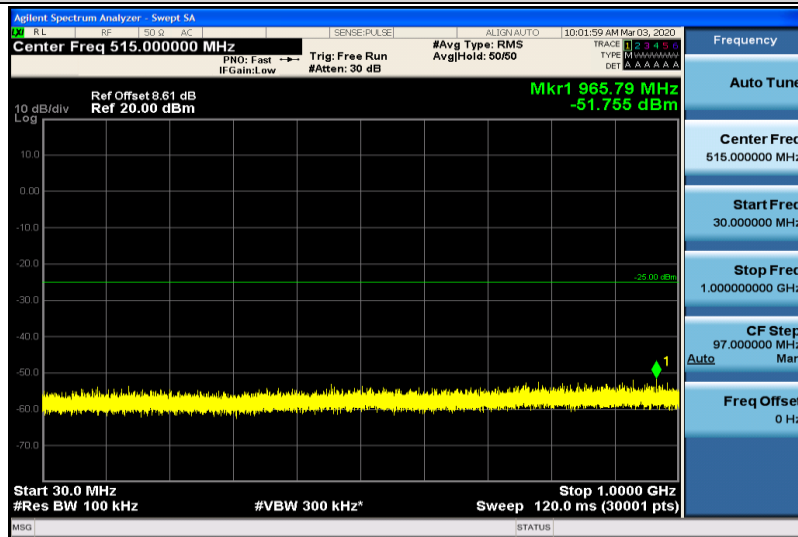

Band7-15MHz-16QAM-21100-1RB#0-1000~26000MHz

Band7-15MHz-16QAM-21375-1RB#0-30~1000MHz