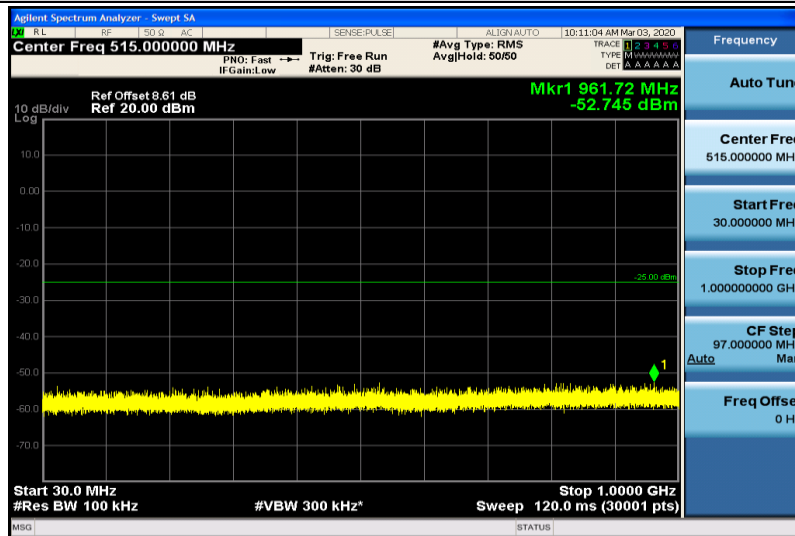

Band7-15MHz-16QAM-21100-1RB#0-30~1000MHz

Band7-15MHz-16QAM-21100-1RB#0-1000~26000MHz

Band7-15MHz-16QAM-21375-1RB#0-30~1000MHz

Band7-15MHz-16QAM-21375-1RB#0-1000~26000MHz

Band7-20MHz-QPSK-20850-1RB#0-30~1000MHz