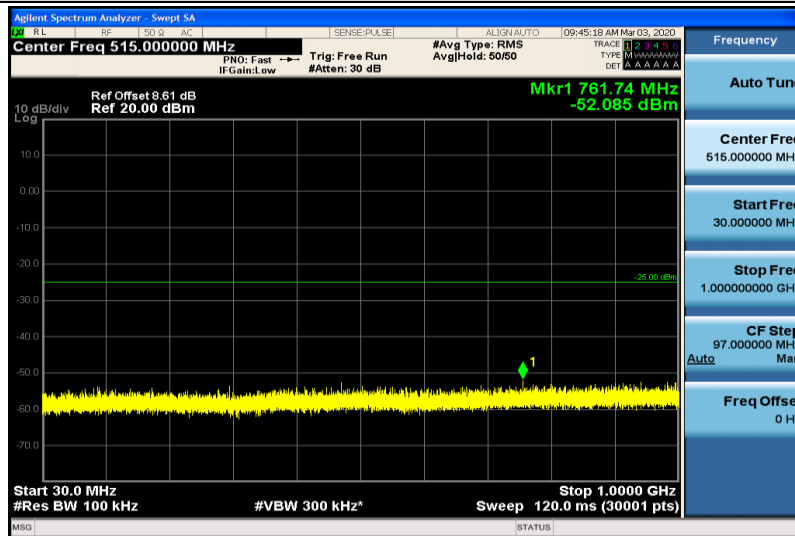

Band7-5MHz-16QAM-20775-1RB#0-1000~26000MHz

Band7-5MHz-16QAM-21100-1RB#0-30~1000MHz

Band7-5MHz-16QAM-21100-1RB#0-1000~26000MHz

Band7-5MHz-16QAM-21425-1RB#0-30~1000MHz

Band7-5MHz-16QAM-21425-1RB#0-1000~26000MHz