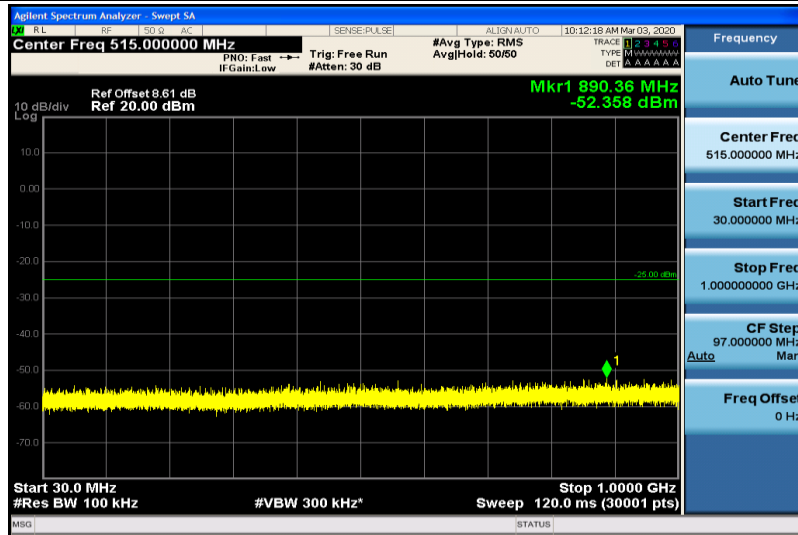

Band7-20MHz-QPSK-20850-1RB#0-1000~26000MHz

Band7-20MHz-QPSK-21100-1RB#0-30~1000MHz