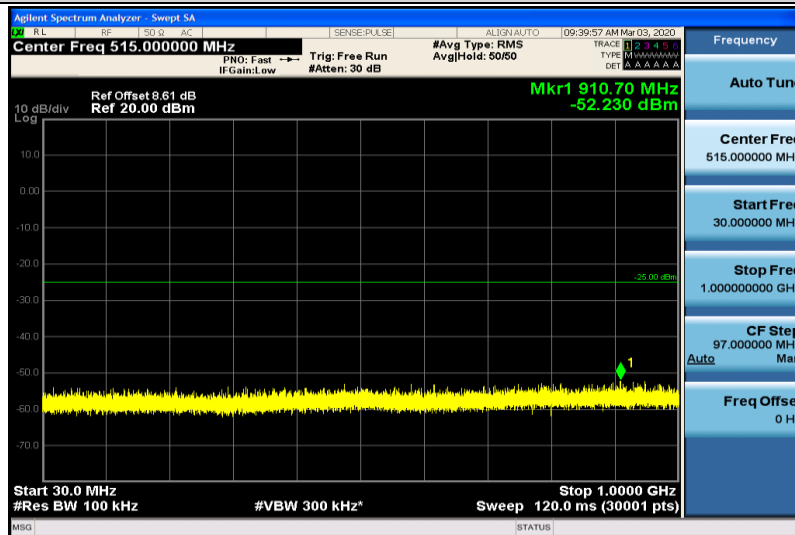

Band7-5MHz-16QAM-20775-1RB#0-1000~26000MHz

Band7-5MHz-16QAM-21100-1RB#0-30~1000MHz

Band7-5MHz-16QAM-21100-1RB#0-1000~26000MHz

Band7-5MHz-16QAM-21425-1RB#0-30~1000MHz

Band7-5MHz-16QAM-21425-1RB#0-1000~26000MHz