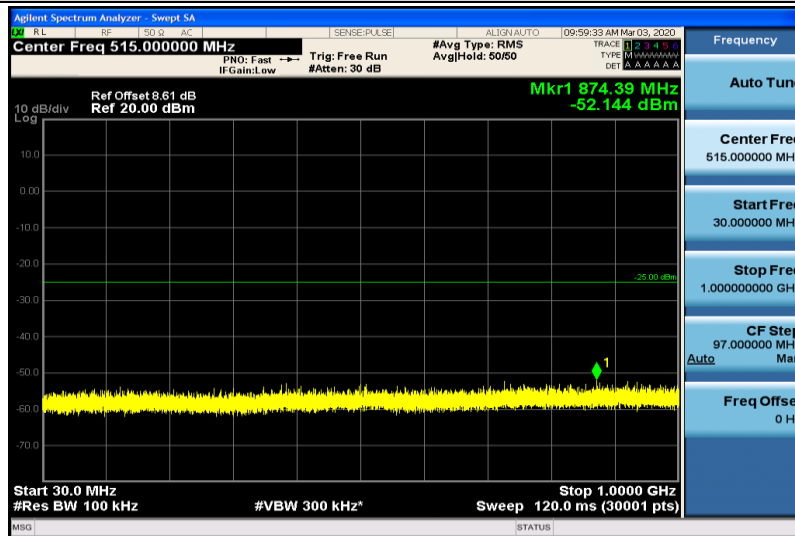

Band7-15MHz-QPSK-21100-1RB#0-1000~26000MHz

Band7-15MHz-QPSK-21375-1RB#0-30~1000MHz

Band7-15MHz-QPSK-21375-1RB#0-1000~26000MHz

Band7-15MHz-16QAM-20825-1RB#0-30~1000MHz

Band7-15MHz-16QAM-20825-1RB#0-1000~26000MHz