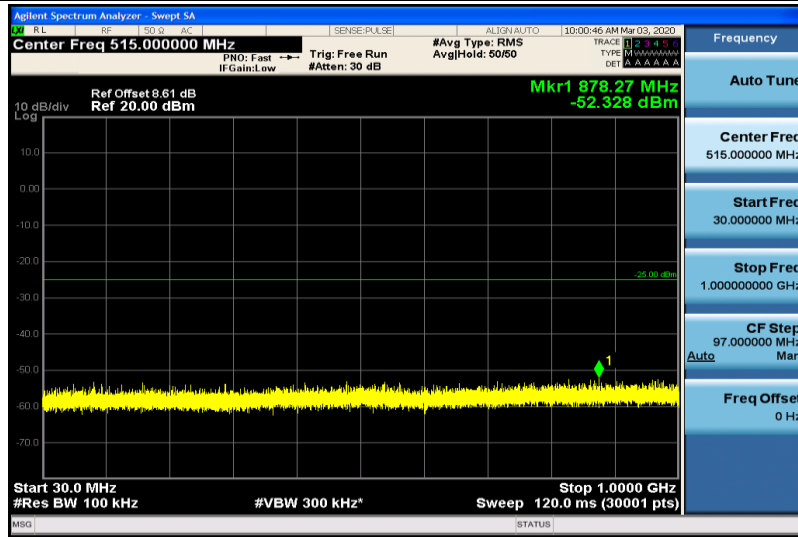

Band7-15MHz-QPSK-21100-1RB#0-1000~26000MHz

Band7-15MHz-QPSK-21375-1RB#0-30~1000MHz

Band7-15MHz-QPSK-21375-1RB#0-1000~26000MHz

Band7-15MHz-16QAM-20825-1RB#0-30~1000MHz

Band7-15MHz-16QAM-20825-1RB#0-1000~26000MHz