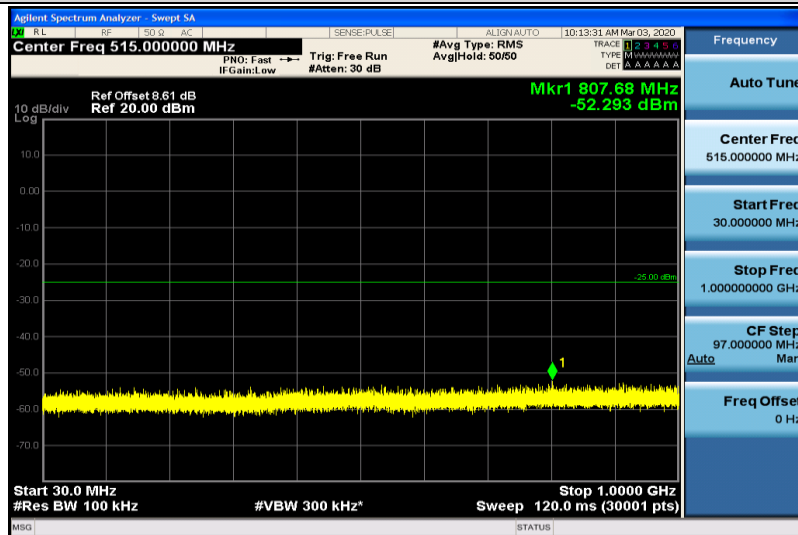

Band7-20MHz-QPSK-21100-1RB#0-1000~26000MHz

Band7-20MHz-QPSK-21350-1RB#0-30~1000MHz