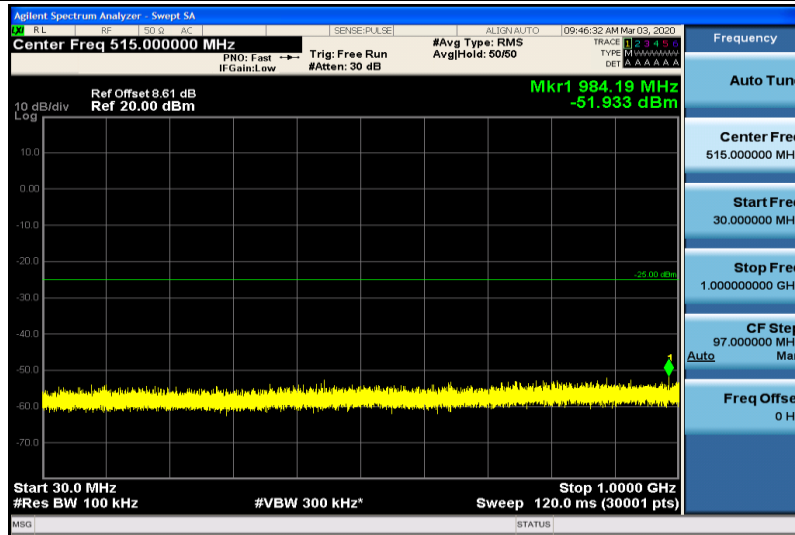

Band7-10MHz-QPSK-20800-1RB#0-1000~26000MHz

Band7-10MHz-QPSK-21100-1RB#0-30~1000MHz