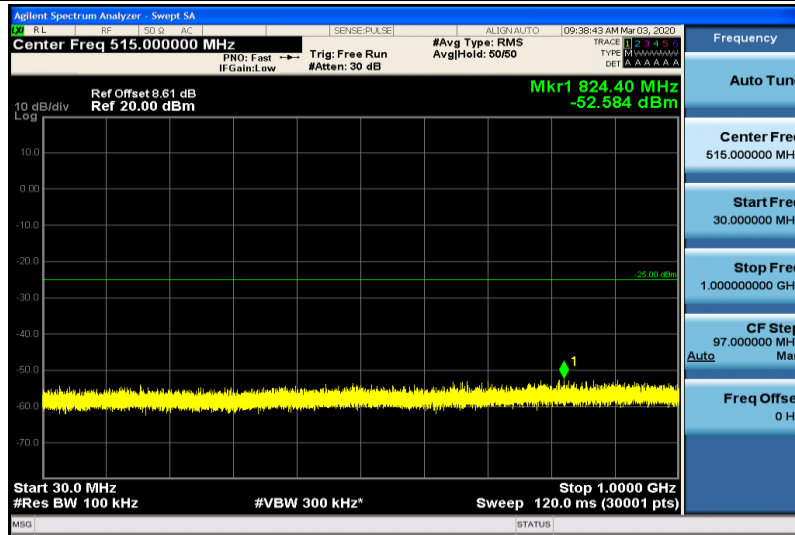

Band7-5MHz-16QAM-20775-1RB#0-1000~26000MHz

Band7-5MHz-16QAM-21100-1RB#0-30~1000MHz