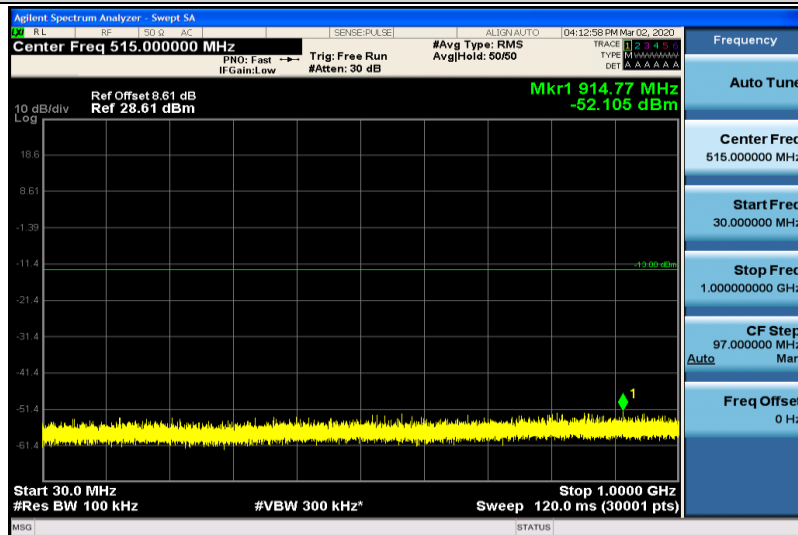

Band4-15MHz-QPSK-20175-1RB#0-1000~26000MHz

Band4-15MHz-QPSK-20325-1RB#0-30~1000MHz