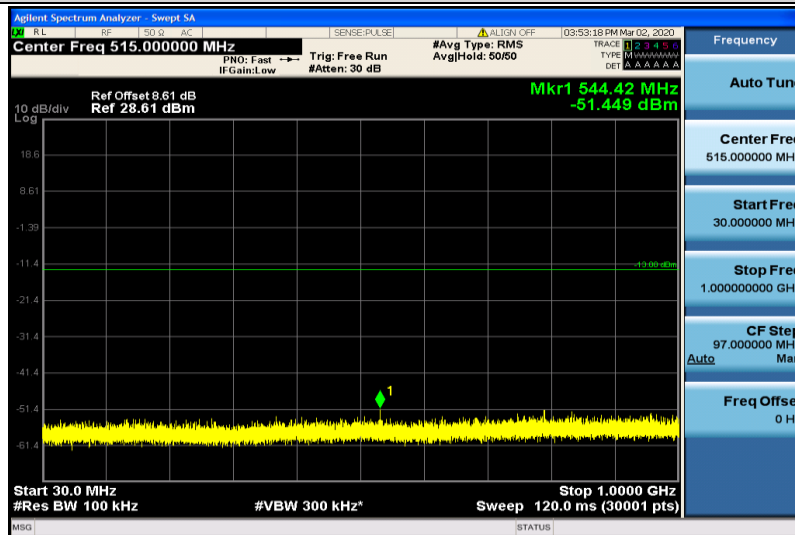

Band4-1.4MHz-16QAM-20175-1RB#0-1000~26000MHz

Band4-1.4MHz-16QAM-20393-1RB#0-30~1000MHz