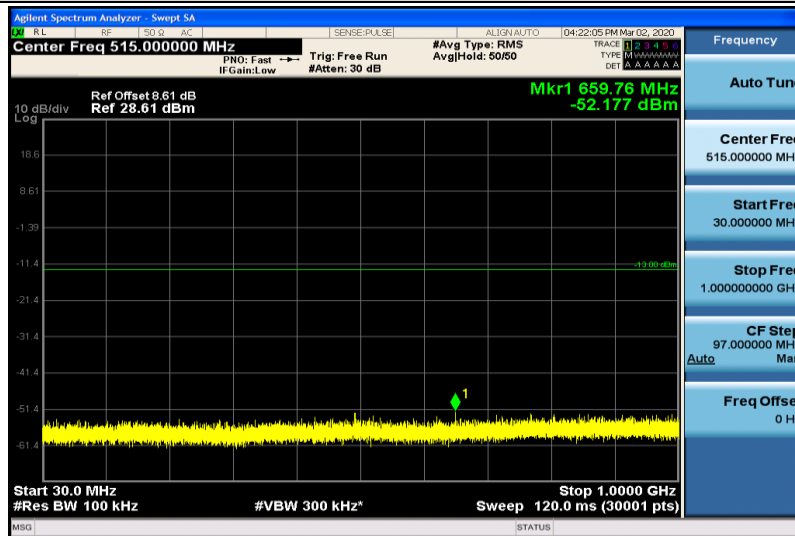

Band4-15MHz-16QAM-20025-1RB#0-1000~26000MHz

Band4-15MHz-16QAM-20175-1RB#0-30~1000MHz

Band4-15MHz-16QAM-20175-1RB#0-1000~26000MHz

Band4-15MHz-16QAM-20325-1RB#0-30~1000MHz

Band4-15MHz-16QAM-20325-1RB#0-1000~26000MHz