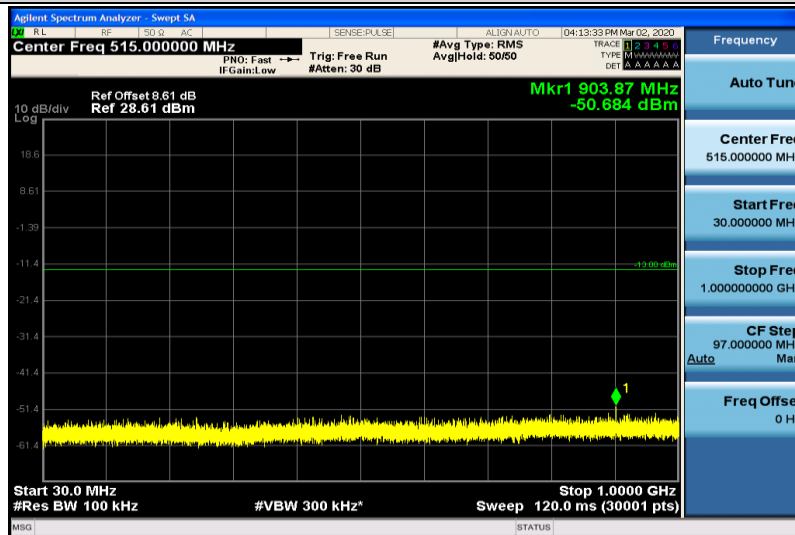

Band4-15MHz-16QAM-20175-1RB#0-1000~26000MHz

Band4-15MHz-16QAM-20325-1RB#0-30~1000MHz