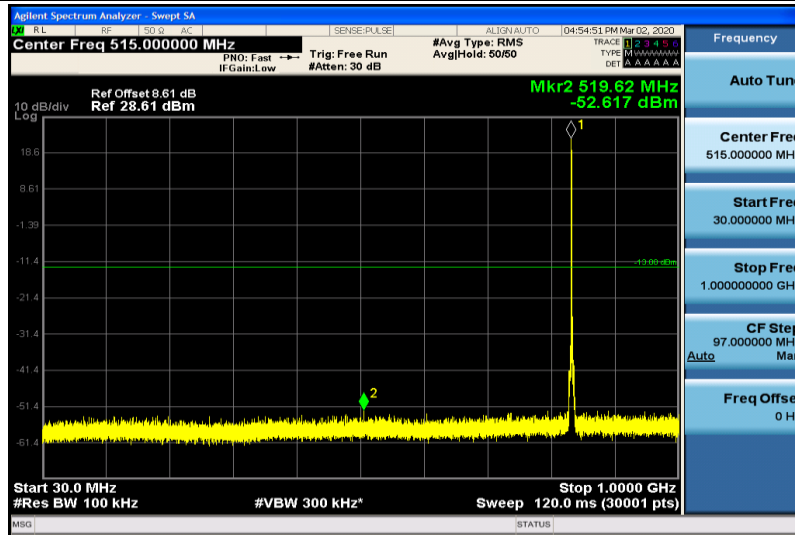

Band5-1.4MHz-QPSK-20525-1RB#0-1000~26000MHz

Band5-1.4MHz-QPSK-20643-1RB#0-30~1000MHz

Band5-1.4MHz-QPSK-20643-1RB#0-1000~26000MHz

Band5-1.4MHz-16QAM-20407-1RB#0-30~1000MHz

Band5-1.4MHz-16QAM-20407-1RB#0-1000~26000MHz