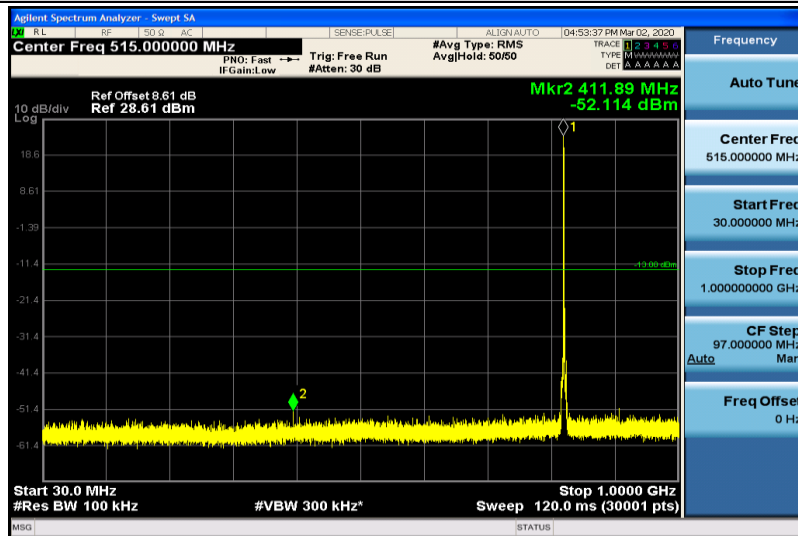

Band5-1.4MHz-QPSK-20643-1RB#0-1000~26000MHz

Band5-1.4MHz-16QAM-20407-1RB#0-30~1000MHz