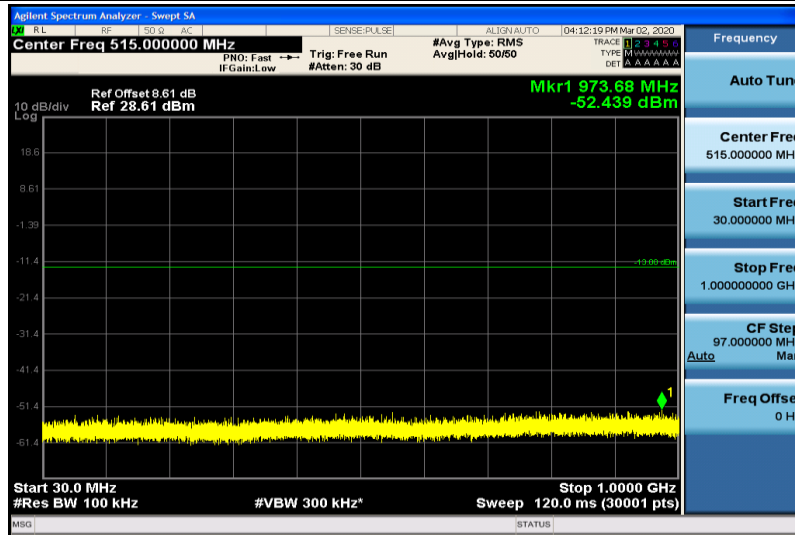

Band4-15MHz-16QAM-20025-1RB#0-1000~26000MHz

Band4-15MHz-16QAM-20175-1RB#0-30~1000MHz