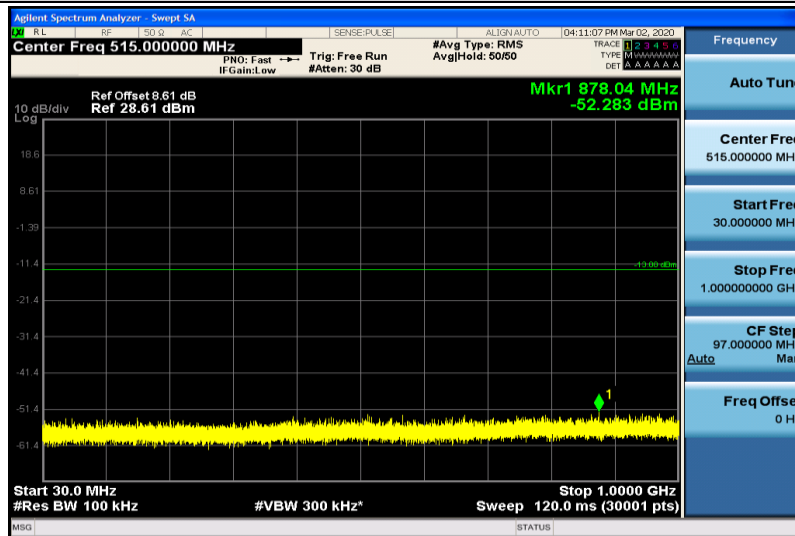

Band4-15MHz-QPSK-20175-1RB#0-30~1000MHz

Band4-15MHz-QPSK-20175-1RB#0-1000~26000MHz

Band4-15MHz-QPSK-20325-1RB#0-30~1000MHz

Band4-15MHz-QPSK-20325-1RB#0-1000~26000MHz

Band4-15MHz-16QAM-20025-1RB#0-30~1000MHz