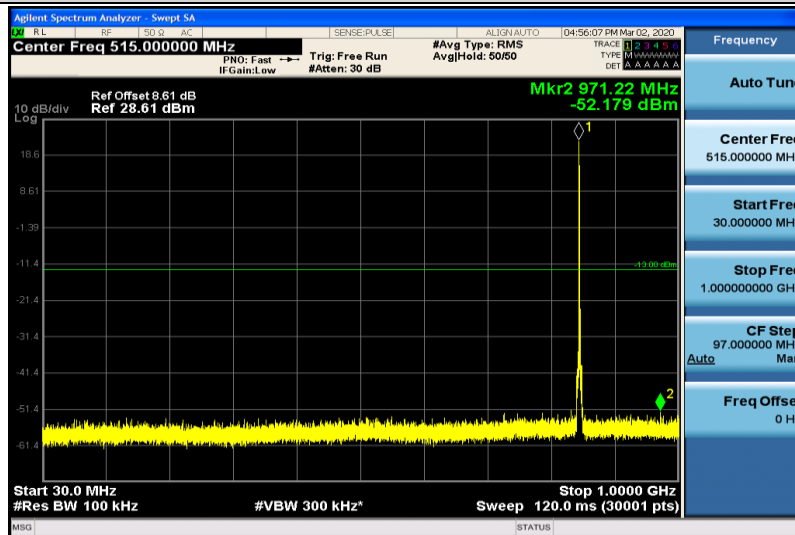

Band5-1.4MHz-16QAM-20525-1RB#0-1000~26000MHz

Band5-1.4MHz-16QAM-20643-1RB#0-30~1000MHz