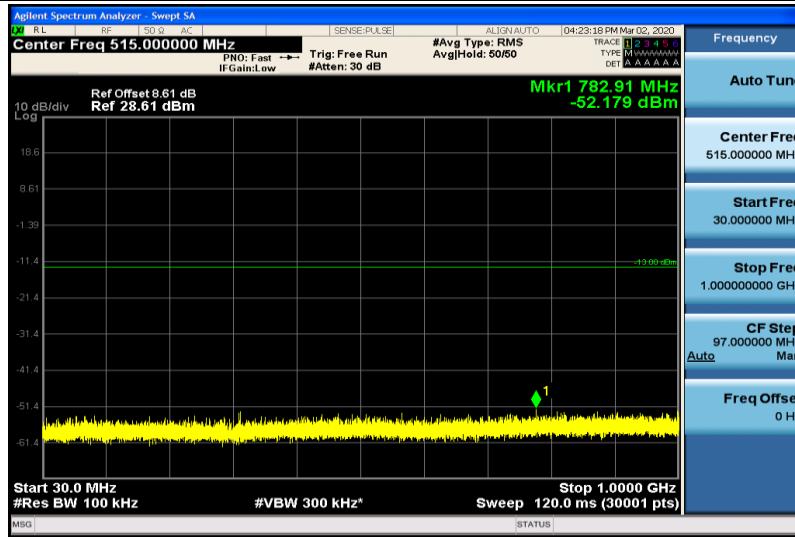

Band4-20MHz-QPSK-20050-1RB#0-1000~26000MHz

Band4-20MHz-QPSK-20175-1RB#0-30~1000MHz