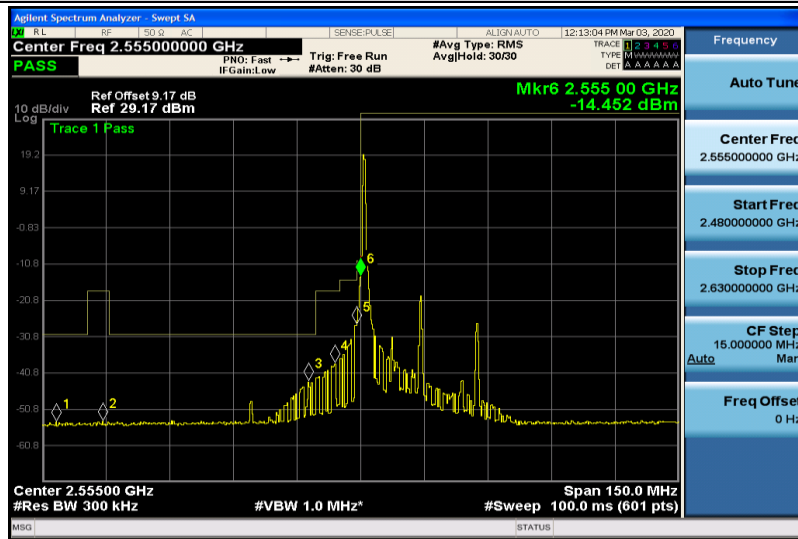

Band41-10MHz-QPSK-41190-50RB#0

Band41-10MHz-16QAM-40290-1RB#0

Band41-10MHz-16QAM-40290-50RB#0

Band41-10MHz-16QAM-41190-1RB#49

Band41-10MHz-16QAM-41190-50RB#0

Band41-15MHz-QPSK-40315-1RB#0

Band41-15MHz-QPSK-40315-75RB#0