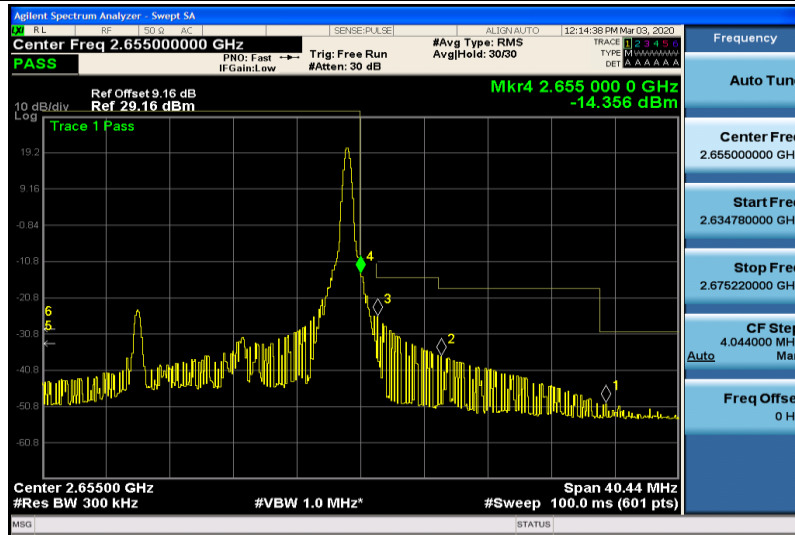

Band41-10MHz-QPSK-41190-50RB#0

Band41-10MHz-16QAM-40290-1RB#0

Band41-10MHz-16QAM-40290-50RB#0

Band41-10MHz-16QAM-41190-1RB#49

Band41-10MHz-16QAM-41190-50RB#0

Band41-15MHz-QPSK-40315-1RB#0

Band41-15MHz-QPSK-40315-75RB#0