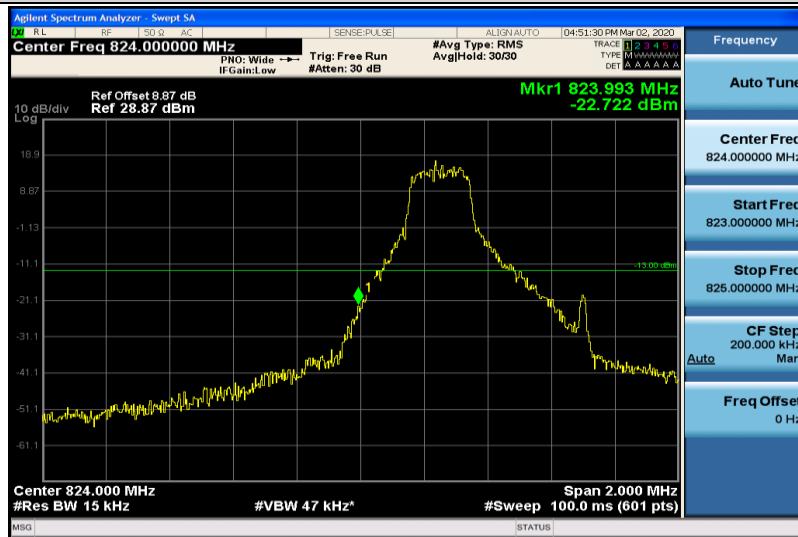

Band4-20MHz-16QAM-20050-1RB#0

Band4-20MHz-16QAM-20050-100RB#0

Band4-20MHz-16QAM-20300-1RB#99

Band4-20MHz-16QAM-20300-100RB#0

Band5-1.4MHz-QPSK-20407-1RB#0

Band5-1.4MHz-QPSK-20407-6RB#0

Band5-1.4MHz-QPSK-20643-1RB#5