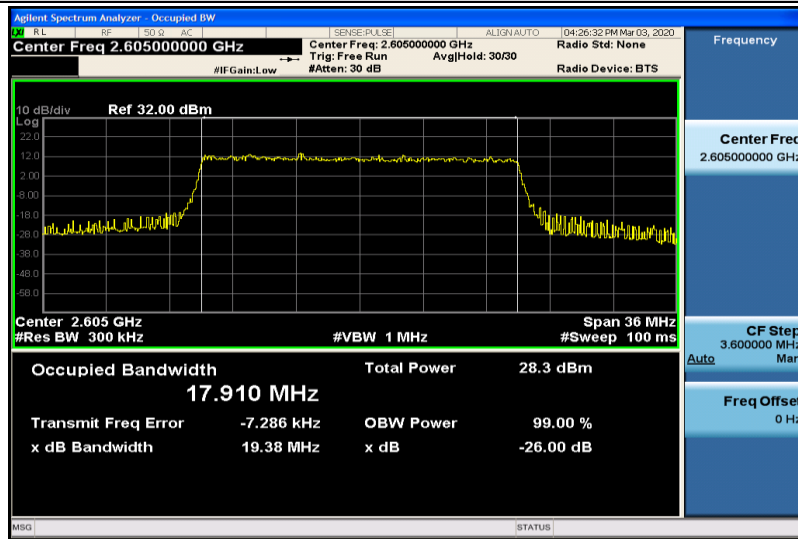

Band41-20MHz-QPSK-40740-100RB#0-17.910