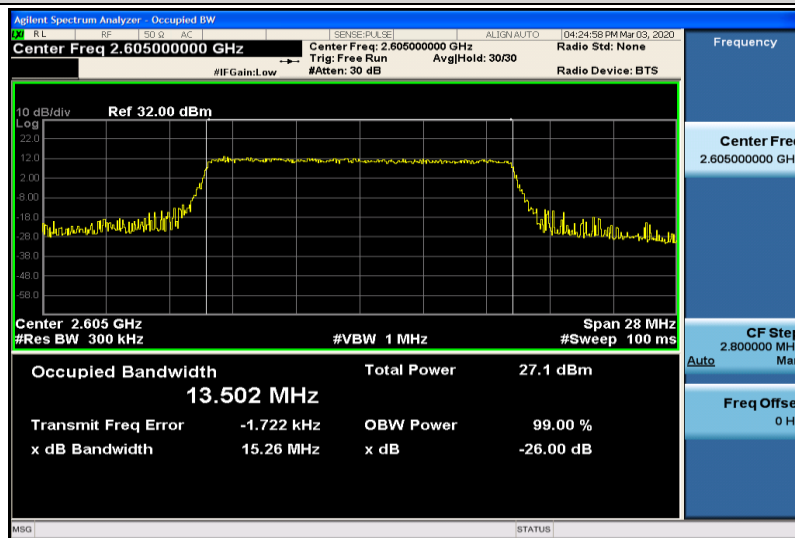

Band41-15MHz-QPSK-40315-75RB#0-13.464

Band41-15MHz-QPSK-40740-75RB#0-13.464

Band41-15MHz-QPSK-41165-75RB#0-13.493

Band41-15MHz-16QAM-40315-75RB#0-13.525

Band41-15MHz-16QAM-40740-75RB#0-13.502

Band41-15MHz-16QAM-41165-75RB#0-13.510