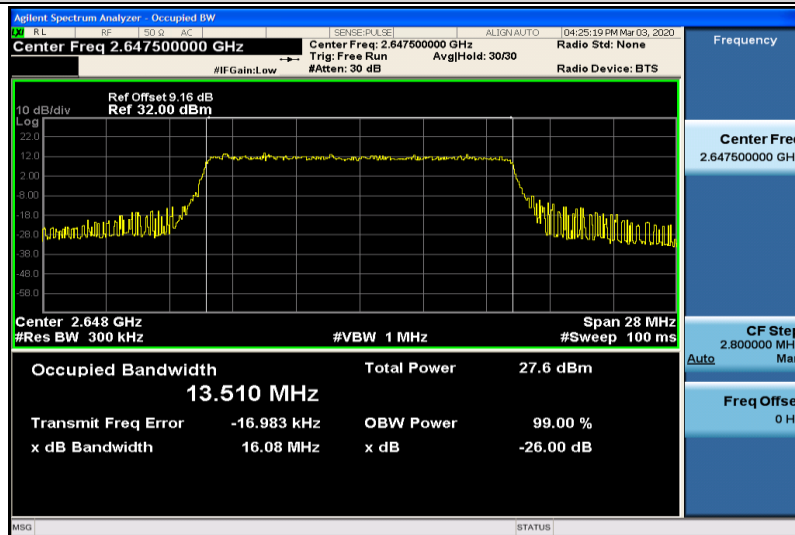

Band41-15MHz-QPSK-40315-75RB#0-13.464

Band41-15MHz-QPSK-40740-75RB#0-13.464

Band41-15MHz-QPSK-41165-75RB#0-13.493

Band41-15MHz-16QAM-40315-75RB#0-13.525

Band41-15MHz-16QAM-40740-75RB#0-13.502

Band41-15MHz-16QAM-41165-75RB#0-13.510