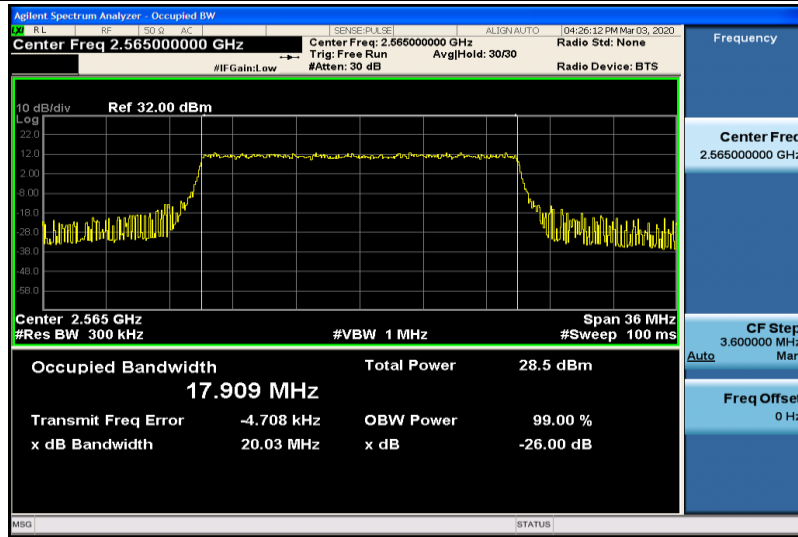

Band41-15MHz-QPSK-40315-75RB#0-13.464

Band41-15MHz-QPSK-40740-75RB#0-13.464

Band41-15MHz-QPSK-41165-75RB#0-13.493

Band41-15MHz-16QAM-40315-75RB#0-13.525

Band41-15MHz-16QAM-40740-75RB#0-13.502

Band41-15MHz-16QAM-41165-75RB#0-13.510