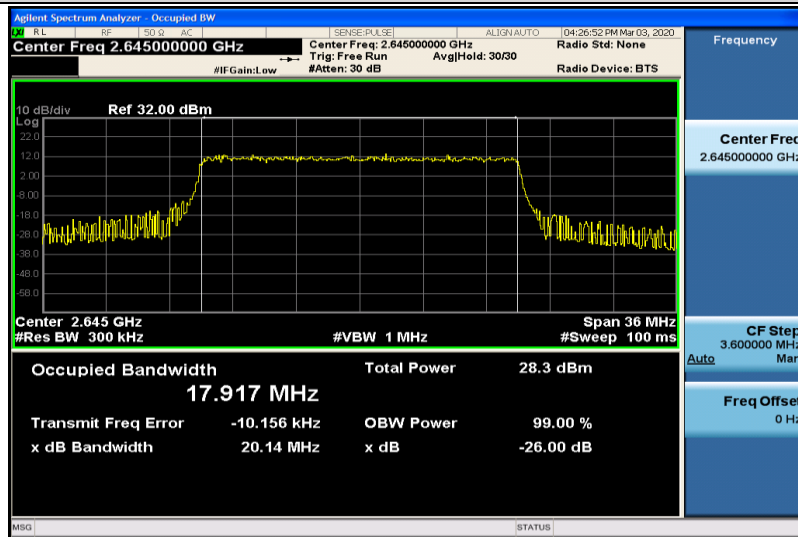

Band41-20MHz-QPSK-41140-100RB#0-17.917