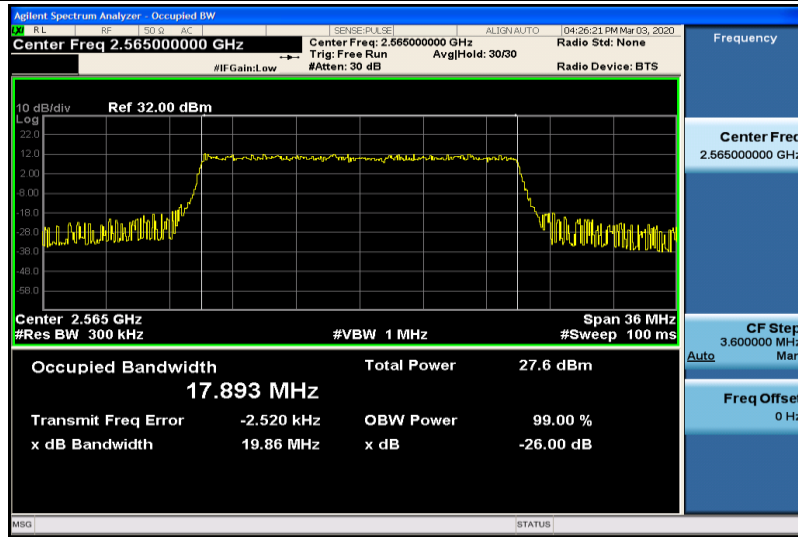

Band41-20MHz-16QAM-40340-100RB#0-17.893