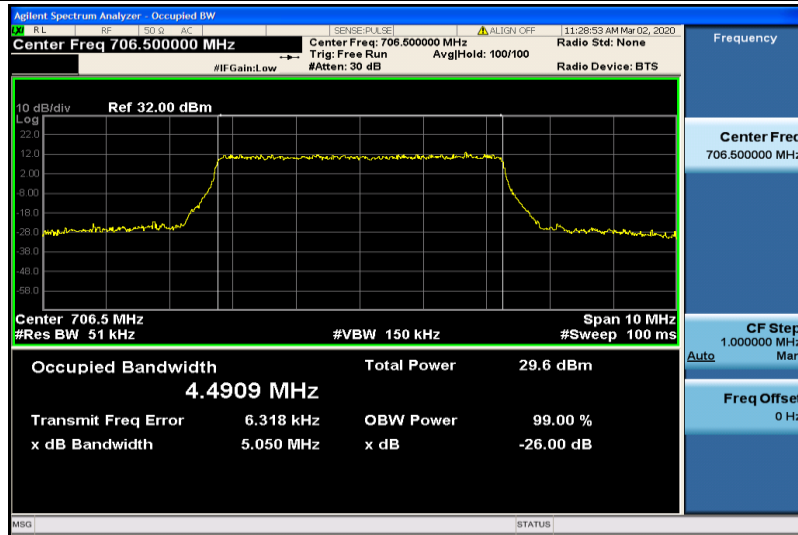

Band17-5MHz-QPSK-23825-25RB#0-4.4896

Band17-5MHz-16QAM-23755-25RB#0-4.4909