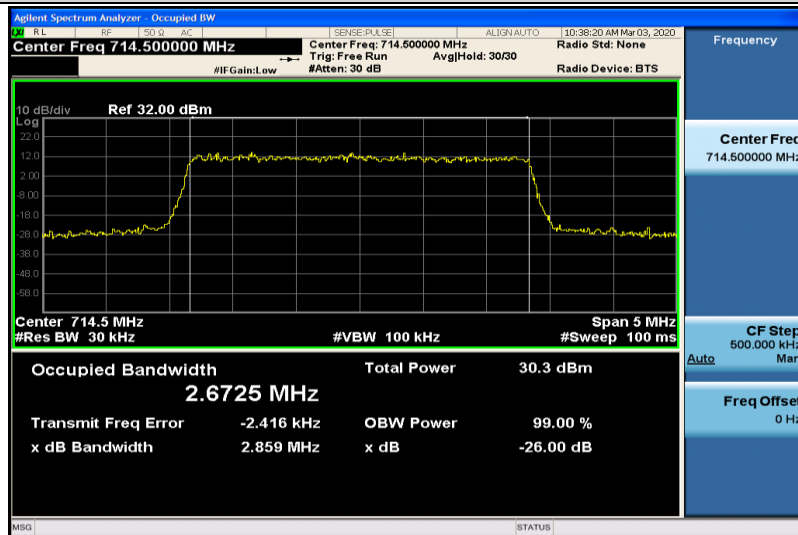

Band12-3MHz-QPSK-23095-15RB#0-2.6747

Band12-3MHz-QPSK-23165-15RB#0-2.6725