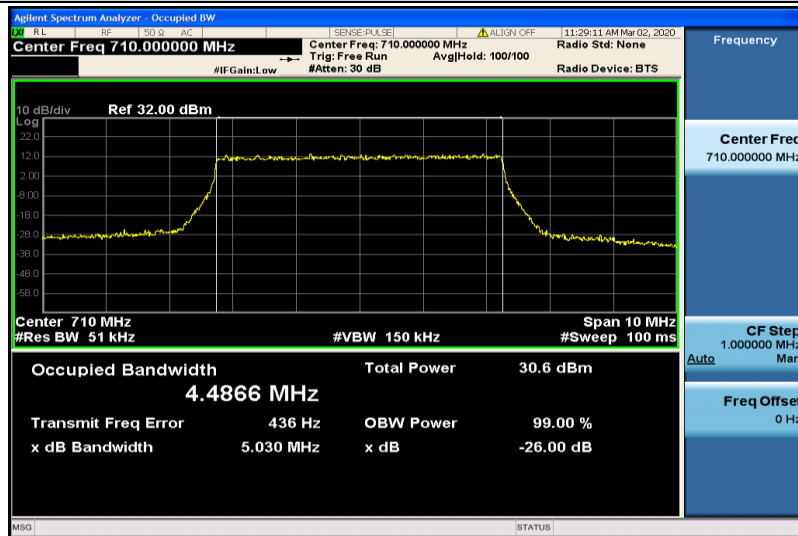

Band17-5MHz-QPSK-23755-25RB#0-4.4803

Band17-5MHz-QPSK-23790-25RB#0-4.4866