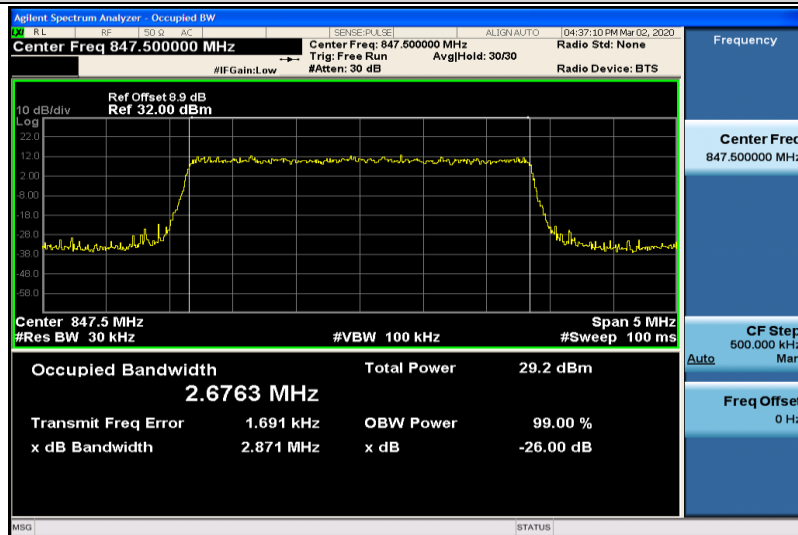

Band5-3MHz-QPSK-20525-15RB#0-2.6814

Band5-3MHz-QPSK-20635-15RB#0-2.6763