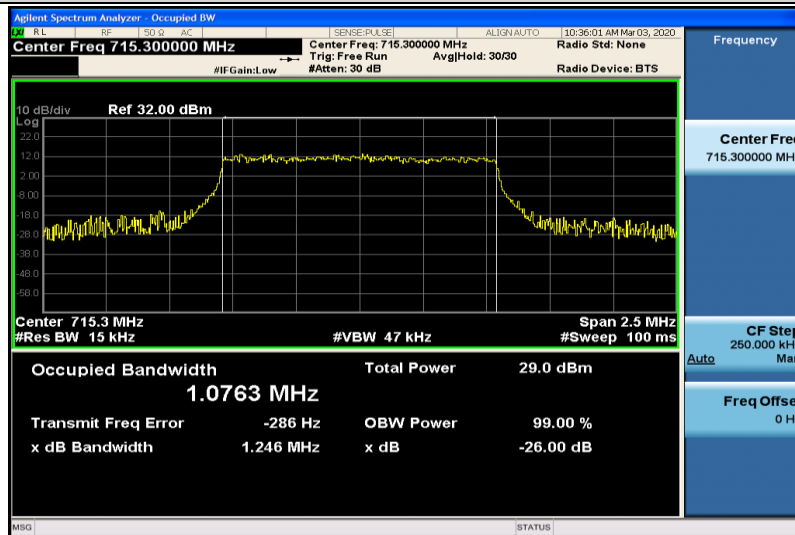

Band12-1.4MHz-QPSK-23017-6RB#0-1.0771

Band12-1.4MHz-QPSK-23095-6RB#0-1.0798

Band12-1.4MHz-QPSK-23173-6RB#0-1.0785

Band12-1.4MHz-16QAM-23017-6RB#0-1.0818

Band12-1.4MHz-16QAM-23095-6RB#0-1.0785

Band12-1.4MHz-16QAM-23173-6RB#0-1.0763