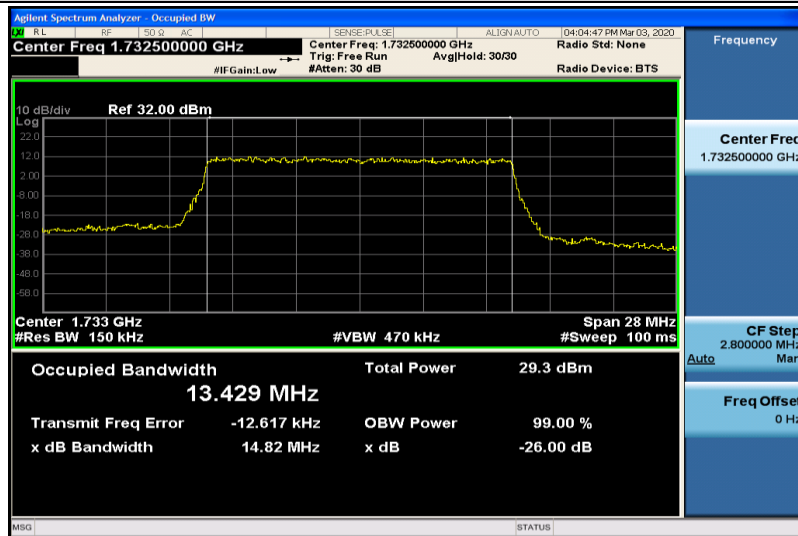

Band4-15MHz-QPSK-20025-75RB#0-13.430

Band4-15MHz-QPSK-20175-75RB#0-13.429