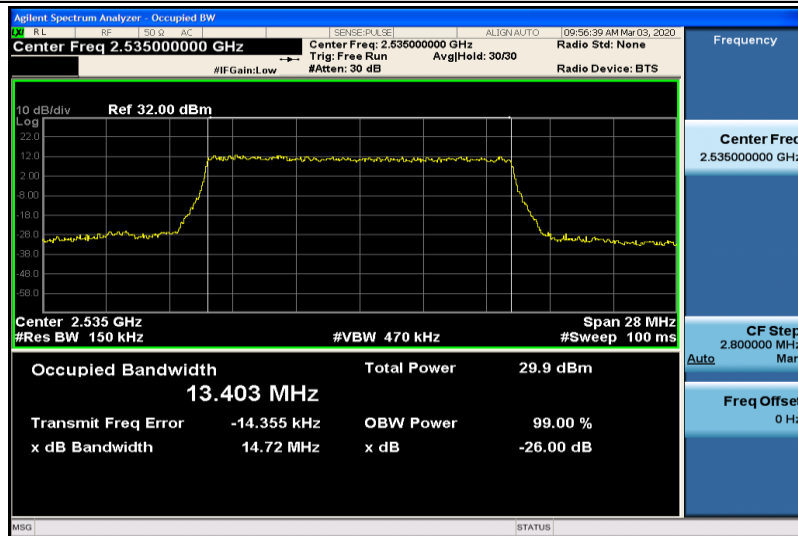

Band7-15MHz-QPSK-20825-75RB#0-13.440

Band7-15MHz-QPSK-21100-75RB#0-13.403