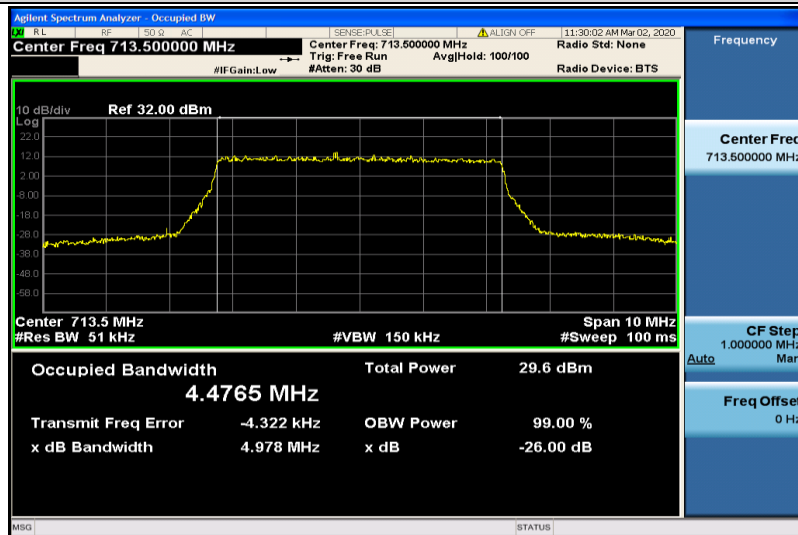

Band17-5MHz-QPSK-23755-25RB#0-4.4803

Band17-5MHz-QPSK-23790-25RB#0-4.4866

Band17-5MHz-QPSK-23825-25RB#0-4.4896

Band17-5MHz-16QAM-23755-25RB#0-4.4909

Band17-5MHz-16QAM-23790-25RB#0-4.4812

Band17-5MHz-16QAM-23825-25RB#0-4.4765