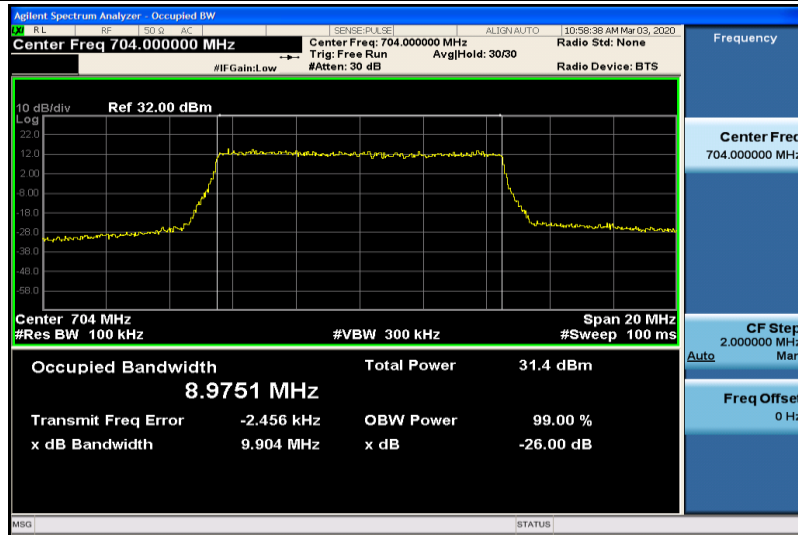

Band12-5MHz-QPSK-23035-25RB#0-4.4726

Band12-5MHz-QPSK-23095-25RB#0-4.4905

Band12-5MHz-QPSK-23155-25RB#0-4.4960

Band12-5MHz-16QAM-23035-25RB#0-4.4790

Band12-5MHz-16QAM-23095-25RB#0-4.4832

Band12-5MHz-16QAM-23155-25RB#0-4.4745