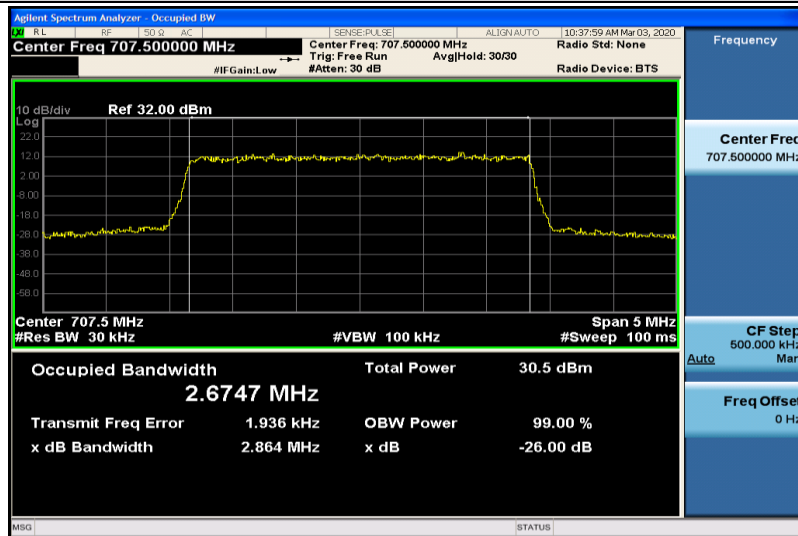

Band12-3MHz-QPSK-23025-15RB#0-2.6759

Band12-3MHz-QPSK-23095-15RB#0-2.6747