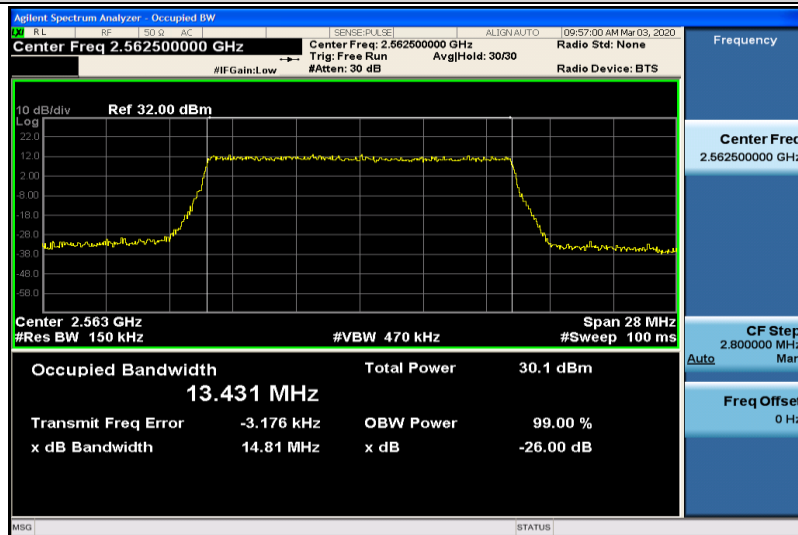

Band7-15MHz-QPSK-21100-75RB#0-13.403

Band7-15MHz-QPSK-21375-75RB#0-13.431