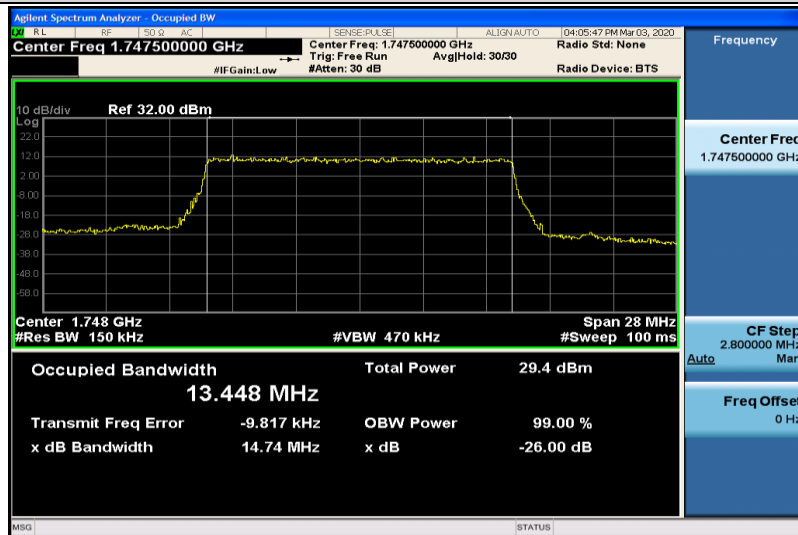

Band4-15MHz-QPSK-20175-75RB#0-13.429

Band4-15MHz-QPSK-20325-75RB#0-13.448