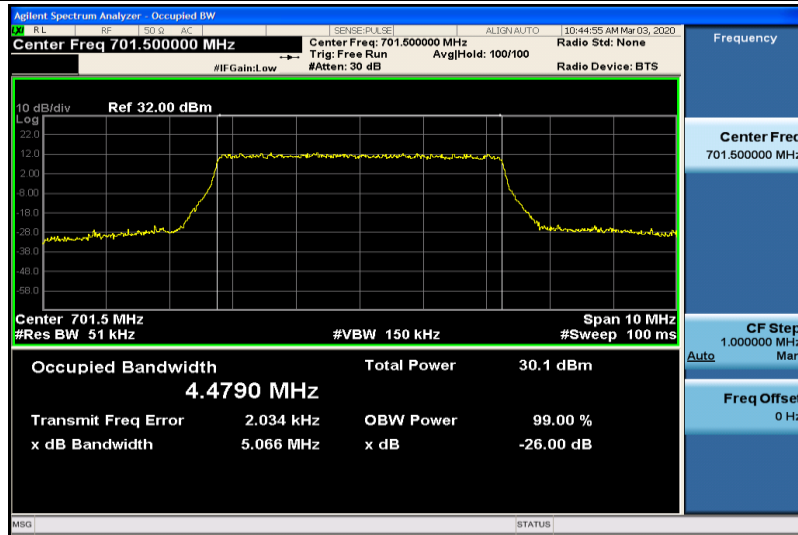

Band12-5MHz-QPSK-23155-25RB#0-4.4960

Band12-5MHz-16QAM-23035-25RB#0-4.4790