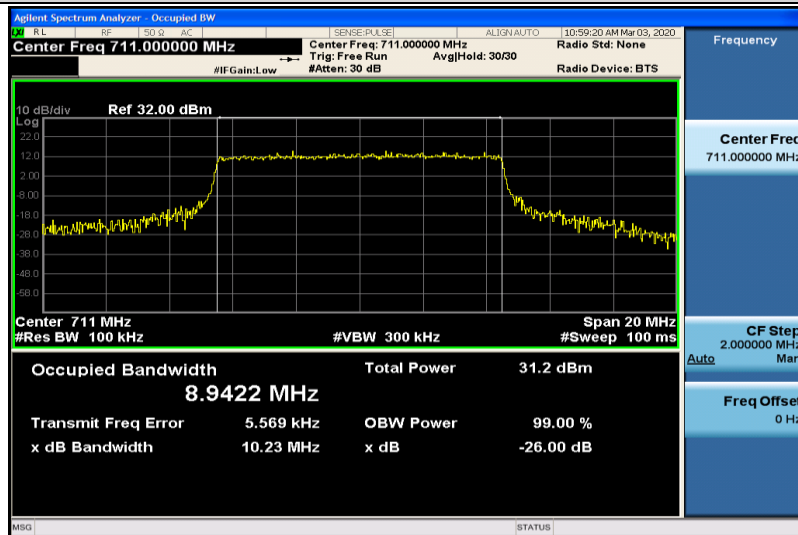

Band12-10MHz-QPSK-23095-50RB#0-8.9643

Band12-10MHz-QPSK-23130-50RB#0-8.9422