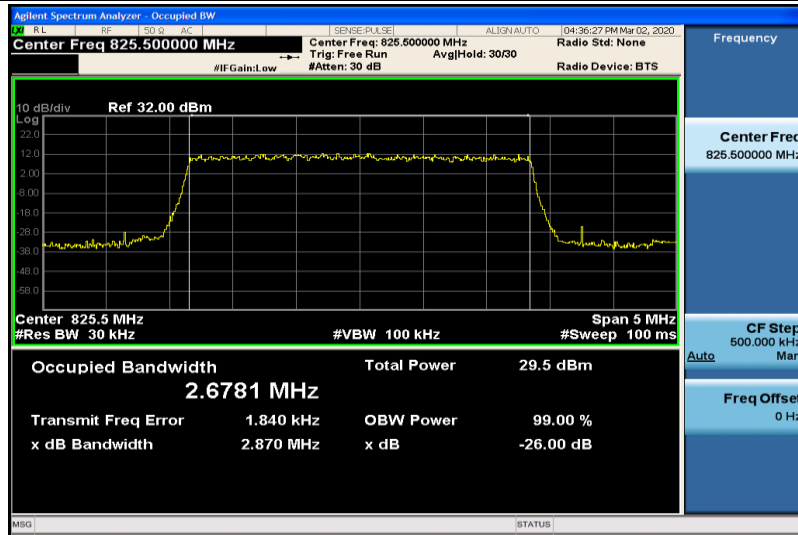

Band5-1.4MHz-QPSK-20407-6RB#0-1.0817

Band5-1.4MHz-QPSK-20525-6RB#0-1.0770

Band5-1.4MHz-QPSK-20643-6RB#0-1.0774

Band5-1.4MHz-16QAM-20407-6RB#0-1.0794

Band5-1.4MHz-16QAM-20525-6RB#0-1.0804

Band5-1.4MHz-16QAM-20643-6RB#0-1.0786