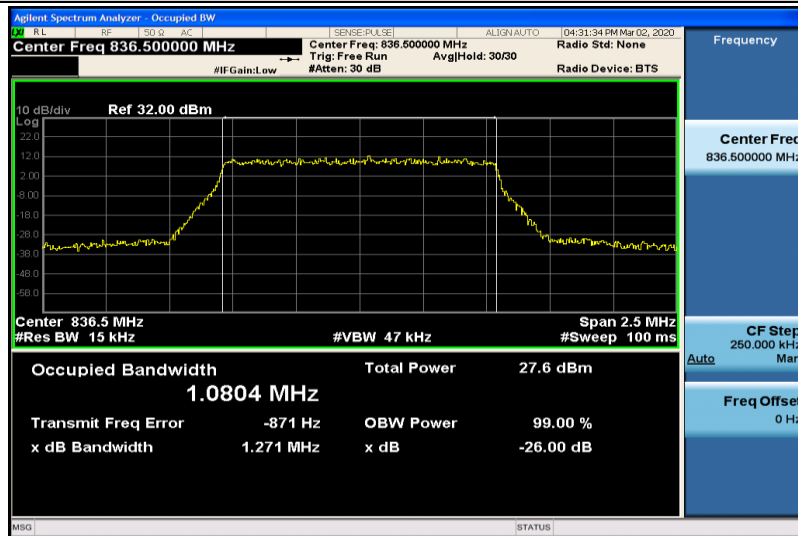

Band5-1.4MHz-QPSK-20407-6RB#0-1.0817

Band5-1.4MHz-QPSK-20525-6RB#0-1.0770

Band5-1.4MHz-QPSK-20643-6RB#0-1.0774

Band5-1.4MHz-16QAM-20407-6RB#0-1.0794

Band5-1.4MHz-16QAM-20525-6RB#0-1.0804

Band5-1.4MHz-16QAM-20643-6RB#0-1.0786