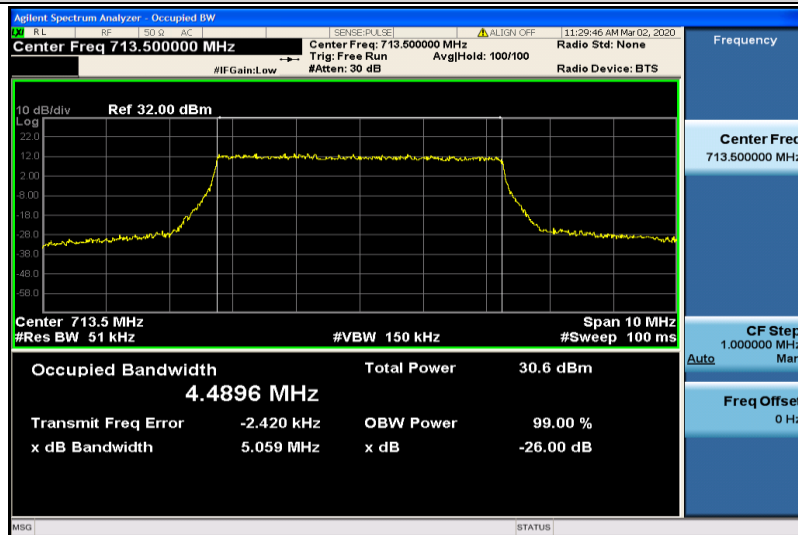

Band17-5MHz-QPSK-23790-25RB#0-4.4866

Band17-5MHz-QPSK-23825-25RB#0-4.4896