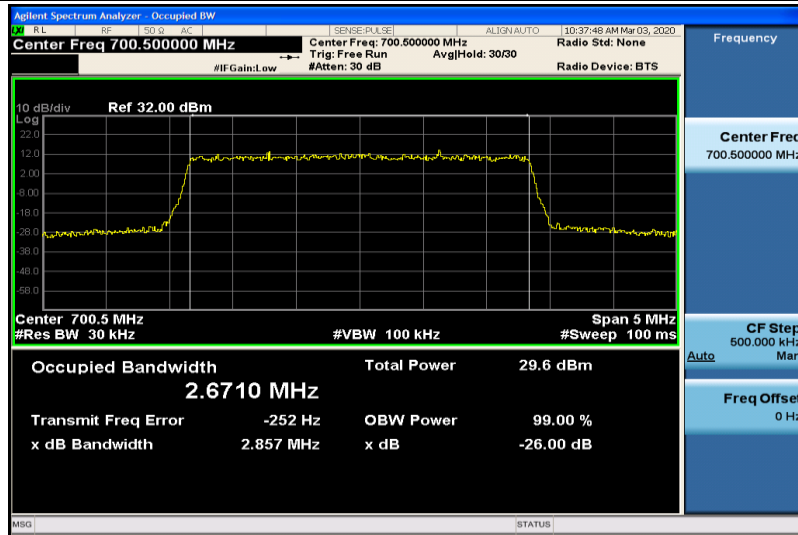

Band12-3MHz-QPSK-23165-15RB#0-2.6725

Band12-3MHz-16QAM-23025-15RB#0-2.6710