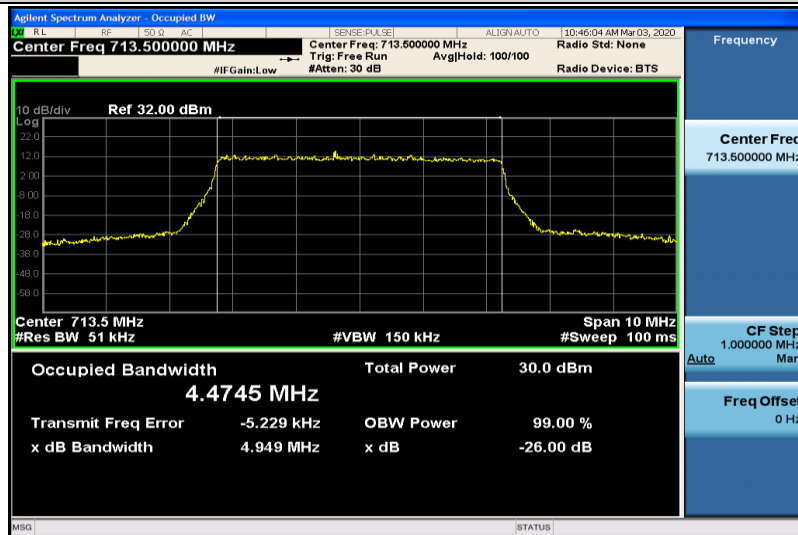

Band12-5MHz-QPSK-23035-25RB#0-4.4726

Band12-5MHz-QPSK-23095-25RB#0-4.4905

Band12-5MHz-QPSK-23155-25RB#0-4.4960

Band12-5MHz-16QAM-23035-25RB#0-4.4790

Band12-5MHz-16QAM-23095-25RB#0-4.4832

Band12-5MHz-16QAM-23155-25RB#0-4.4745