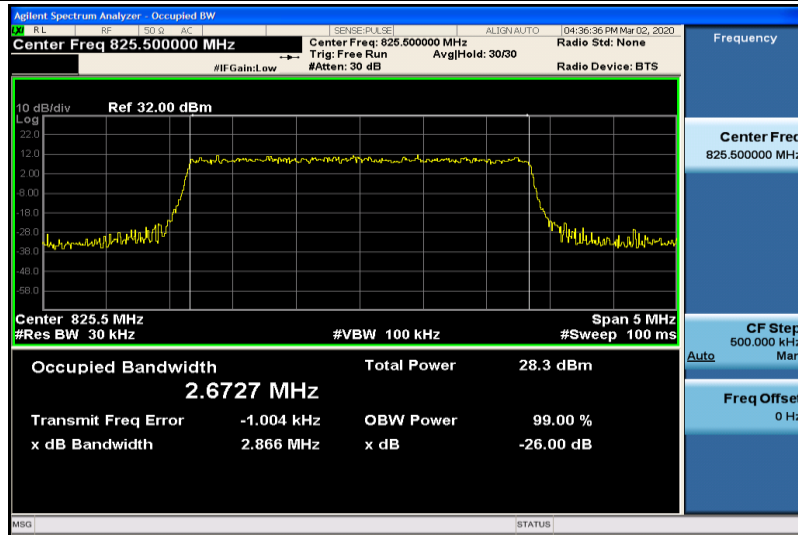

Band5-3MHz-QPSK-20635-15RB#0-2.6763

Band5-3MHz-16QAM-20415-15RB#0-2.6727