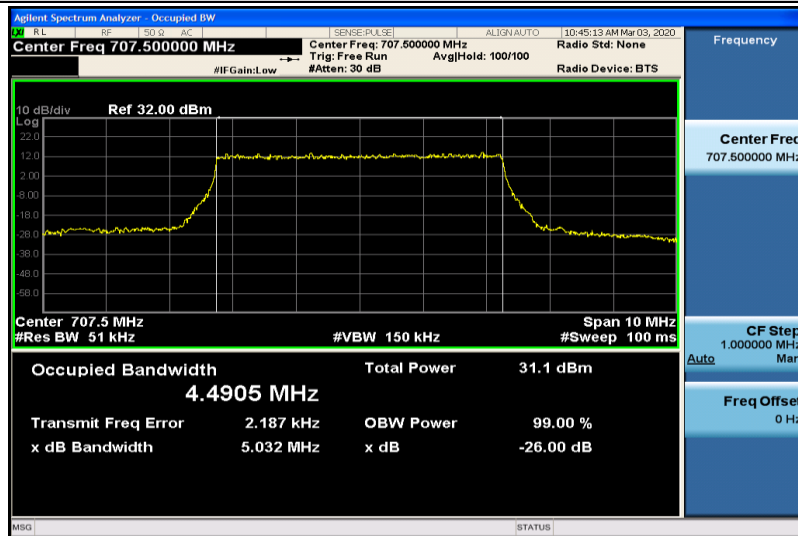

Band12-5MHz-QPSK-23035-25RB#0-4.4726

Band12-5MHz-QPSK-23095-25RB#0-4.4905