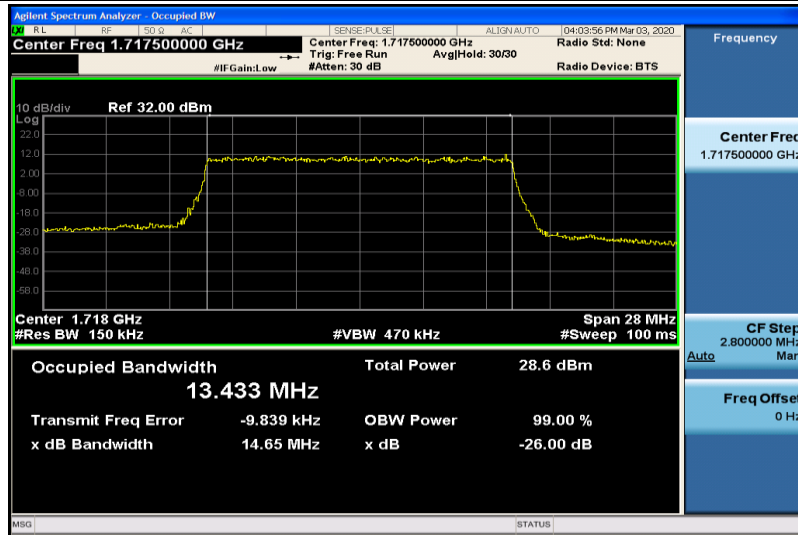

Band4-15MHz-QPSK-20325-75RB#0-13.448

Band4-15MHz-16QAM-20025-75RB#0-13.433