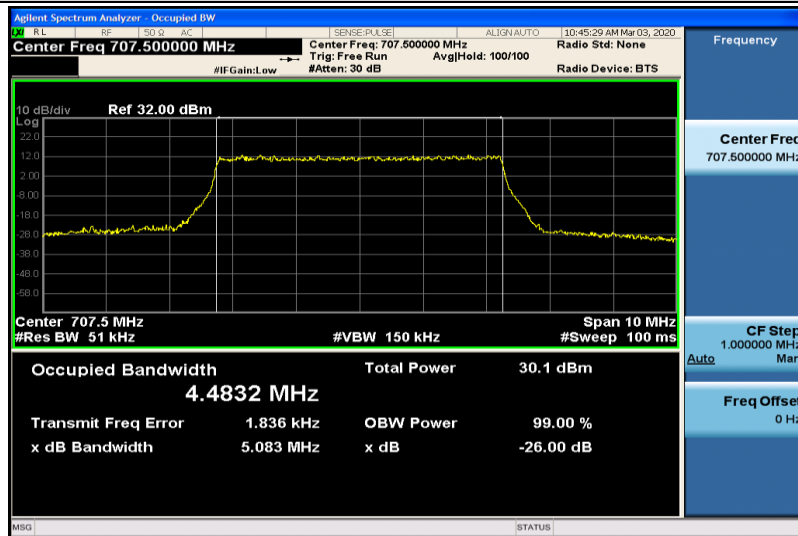

Band12-5MHz-QPSK-23035-25RB#0-4.4726

Band12-5MHz-QPSK-23095-25RB#0-4.4905

Band12-5MHz-QPSK-23155-25RB#0-4.4960

Band12-5MHz-16QAM-23035-25RB#0-4.4790

Band12-5MHz-16QAM-23095-25RB#0-4.4832

Band12-5MHz-16QAM-23155-25RB#0-4.4745