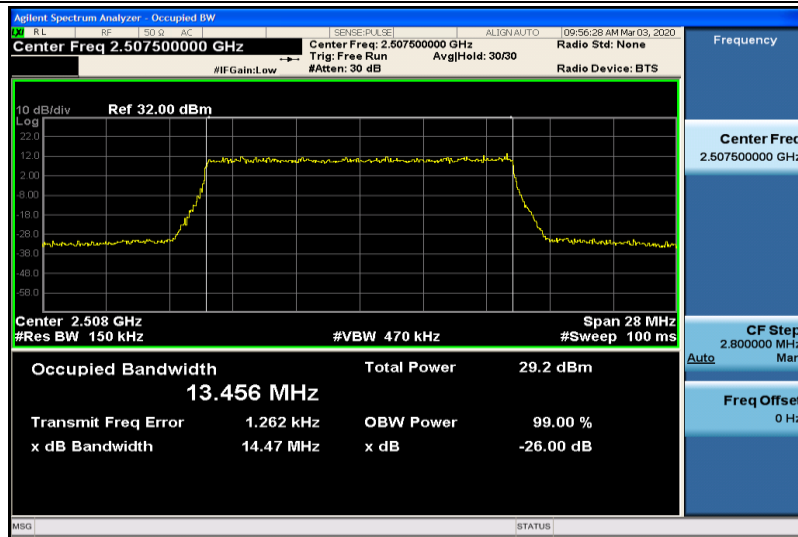

Band7-15MHz-QPSK-21375-75RB#0-13.431

Band7-15MHz-16QAM-20825-75RB#0-13.456