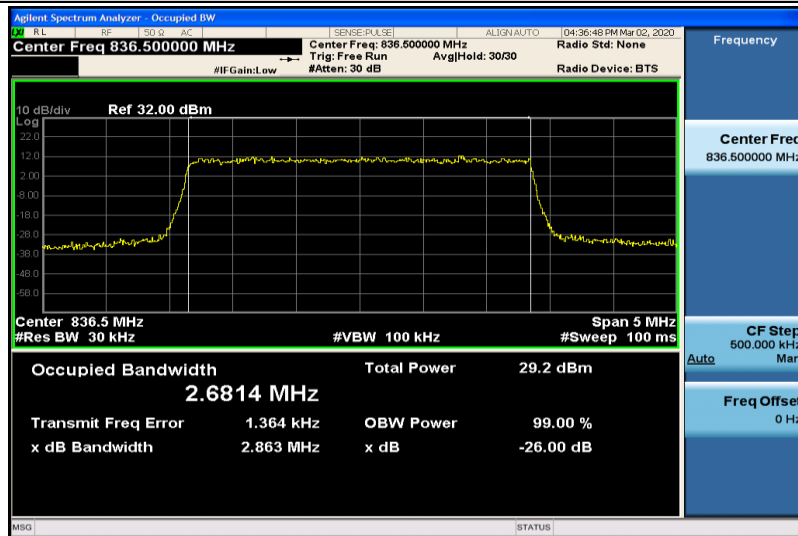

Band5-3MHz-QPSK-20415-15RB#0-2.6781

Band5-3MHz-QPSK-20525-15RB#0-2.6814