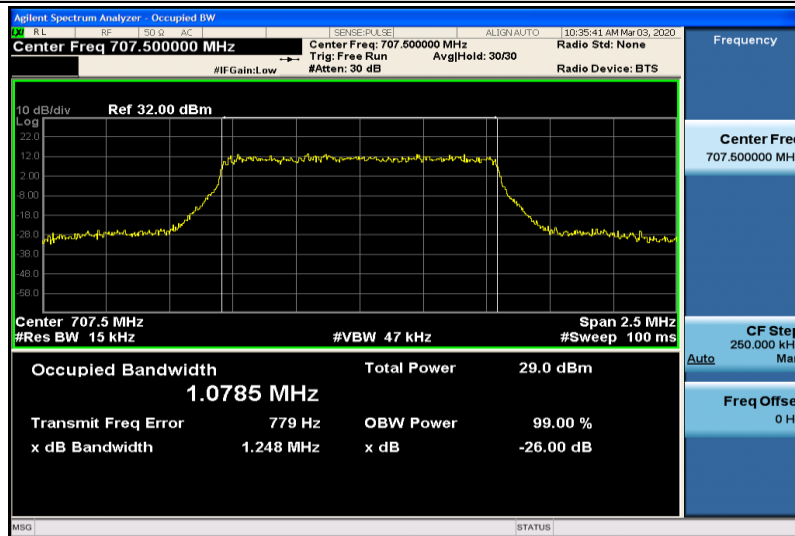

Band12-1.4MHz-QPSK-23017-6RB#0-1.0771

Band12-1.4MHz-QPSK-23095-6RB#0-1.0798

Band12-1.4MHz-QPSK-23173-6RB#0-1.0785

Band12-1.4MHz-16QAM-23017-6RB#0-1.0818

Band12-1.4MHz-16QAM-23095-6RB#0-1.0785

Band12-1.4MHz-16QAM-23173-6RB#0-1.0763