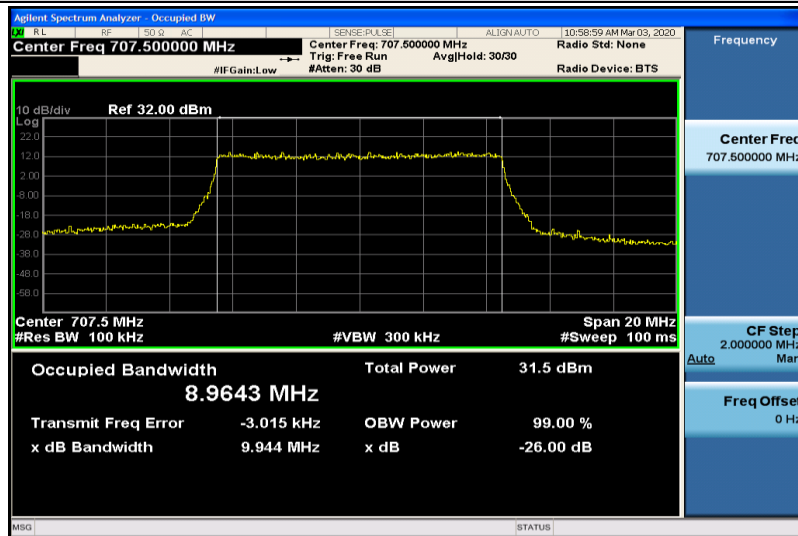

Band12-10MHz-QPSK-23060-50RB#0-8.9751

Band12-10MHz-QPSK-23095-50RB#0-8.9643