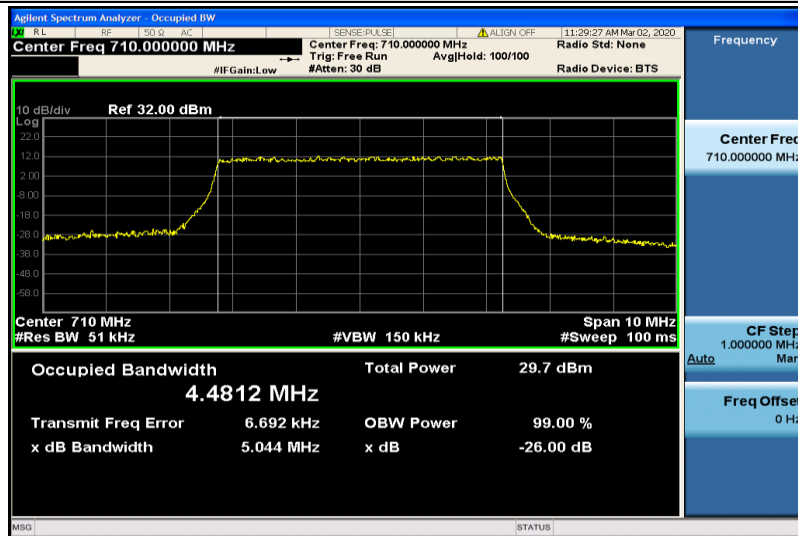

Band17-5MHz-QPSK-23755-25RB#0-4.4803

Band17-5MHz-QPSK-23790-25RB#0-4.4866

Band17-5MHz-QPSK-23825-25RB#0-4.4896

Band17-5MHz-16QAM-23755-25RB#0-4.4909

Band17-5MHz-16QAM-23790-25RB#0-4.4812

Band17-5MHz-16QAM-23825-25RB#0-4.4765