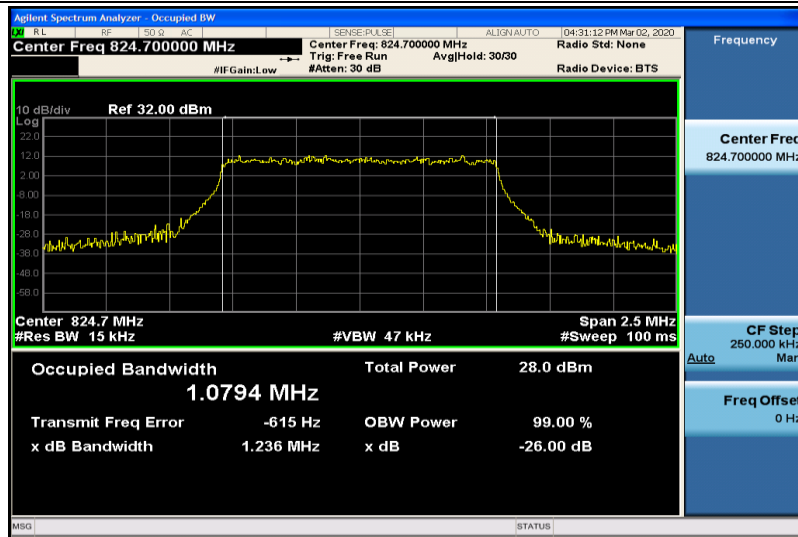

Band5-1.4MHz-QPSK-20407-6RB#0-1.0817

Band5-1.4MHz-QPSK-20525-6RB#0-1.0770

Band5-1.4MHz-QPSK-20643-6RB#0-1.0774

Band5-1.4MHz-16QAM-20407-6RB#0-1.0794

Band5-1.4MHz-16QAM-20525-6RB#0-1.0804

Band5-1.4MHz-16QAM-20643-6RB#0-1.0786