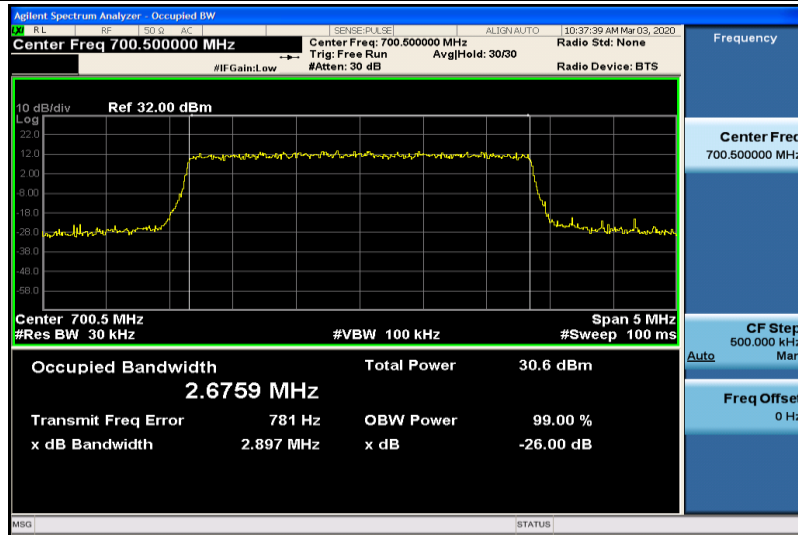

Band12-1.4MHz-QPSK-23017-6RB#0-1.0771

Band12-1.4MHz-QPSK-23095-6RB#0-1.0798

Band12-1.4MHz-QPSK-23173-6RB#0-1.0785

Band12-1.4MHz-16QAM-23017-6RB#0-1.0818

Band12-1.4MHz-16QAM-23095-6RB#0-1.0785

Band12-1.4MHz-16QAM-23173-6RB#0-1.0763