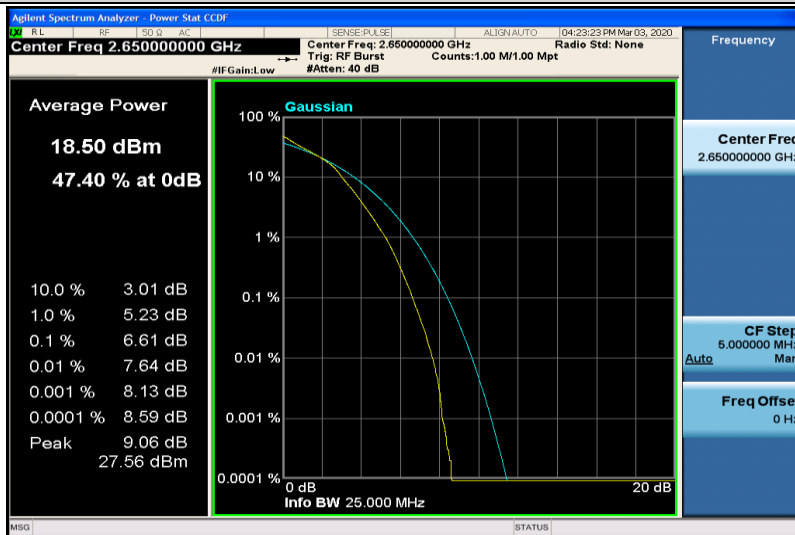

Band41-10MHz-16QAM-40290-50RB#0

Band41-10MHz-16QAM-40740-1RB#0

Band41-10MHz-16QAM-40740-50RB#0

Band41-10MHz-16QAM-41190-1RB#0

Band41-10MHz-16QAM-41190-50RB#0

Band41-15MHz-QPSK-40315-1RB#0

Band41-15MHz-QPSK-40315-75RB#0