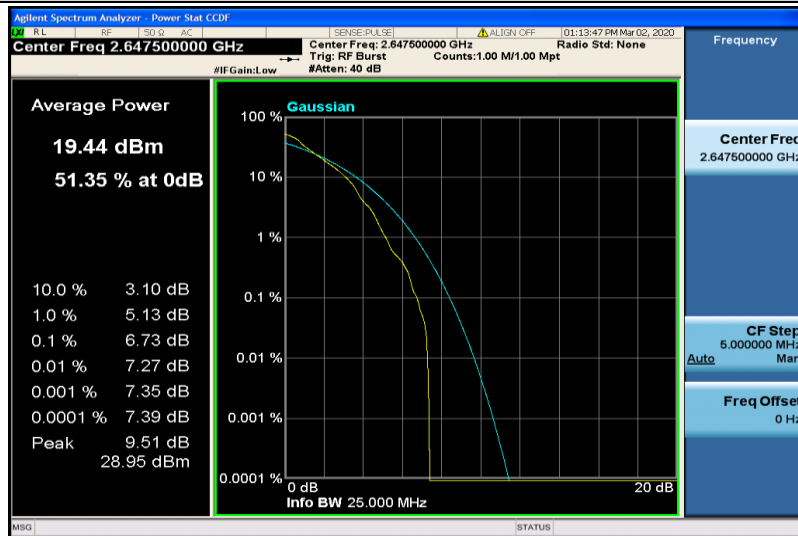

Band41-15MHz-QPSK-41165-1RB#0