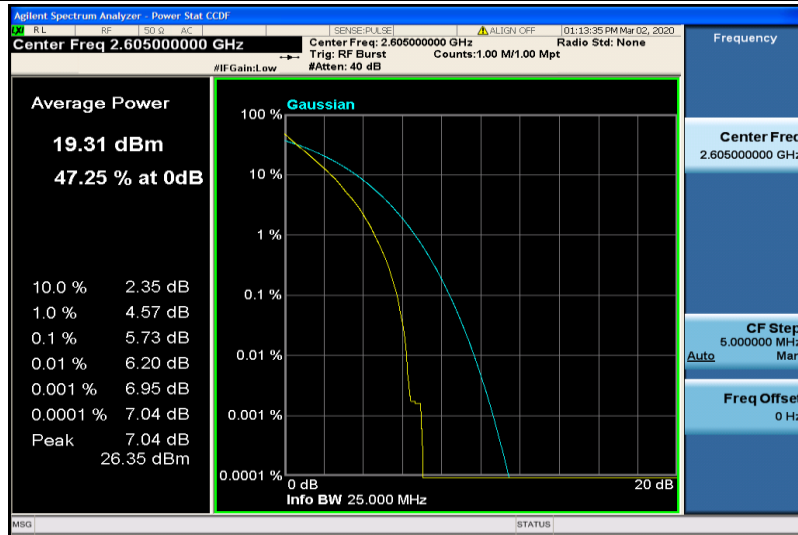

Band41-15MHz-QPSK-40740-75RB#0