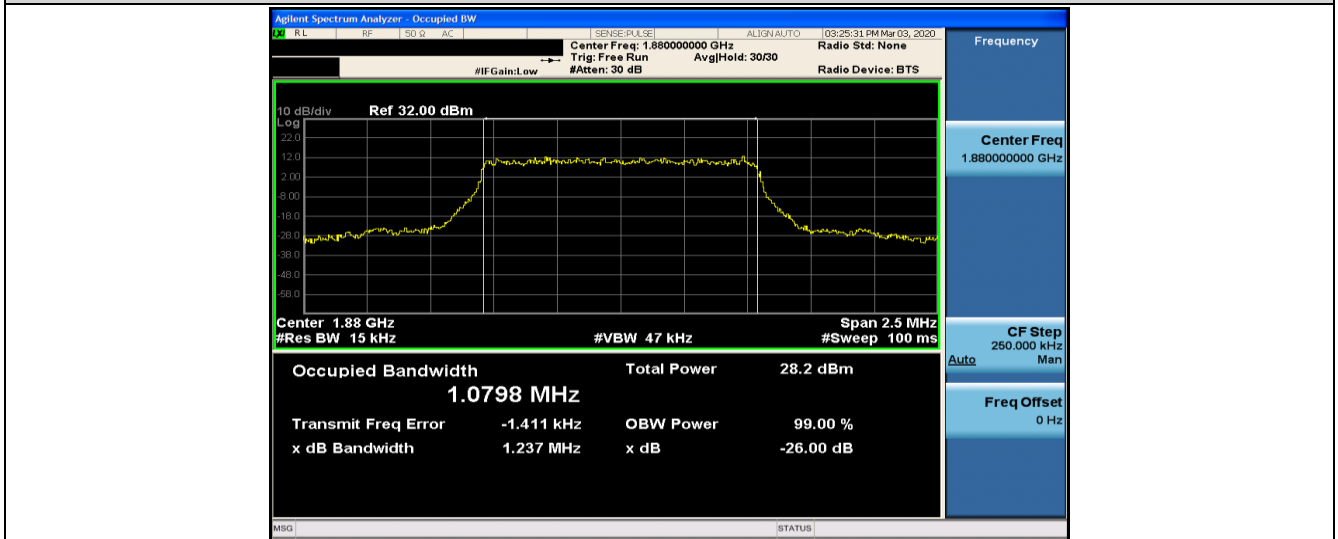

Band2-1.4MHz-QPSK-18900-6RB#0-1.0798