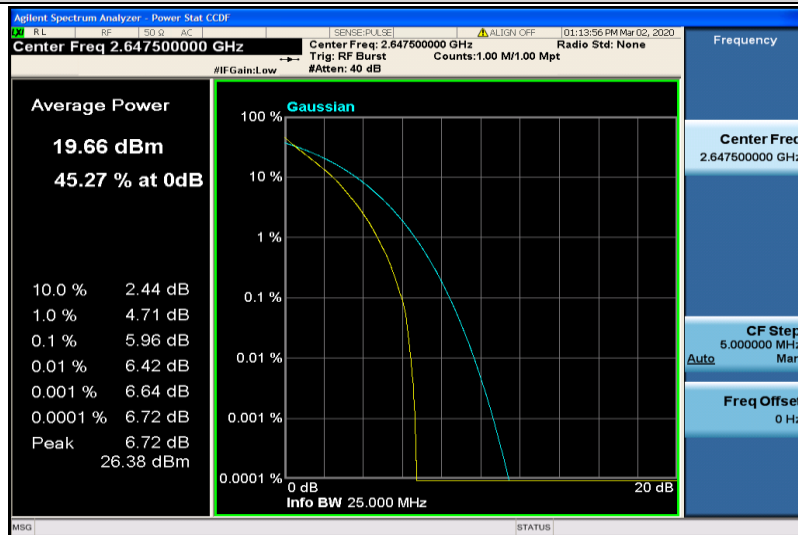

Band41-15MHz-QPSK-41165-75RB#0