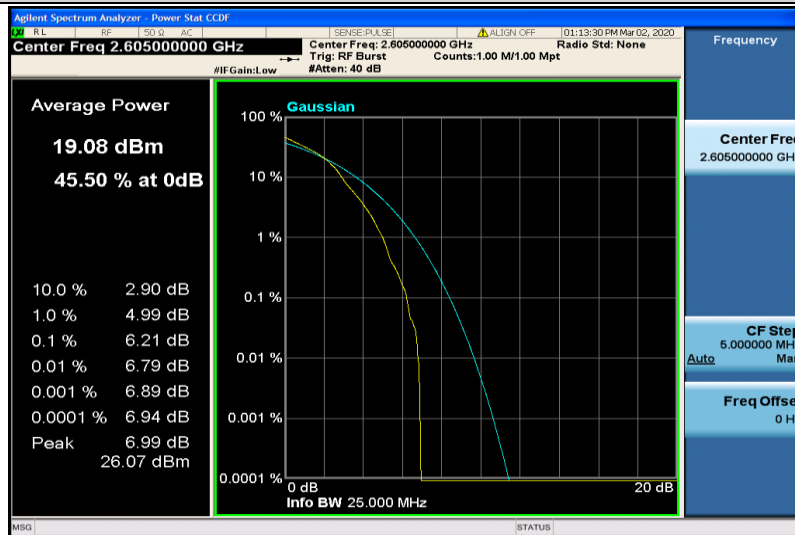

Band41-15MHz-QPSK-40740-1RB#0

Band41-15MHz-QPSK-40740-75RB#0

Band41-15MHz-QPSK-41165-1RB#0

Band41-15MHz-QPSK-41165-75RB#0

Band41-15MHz-16QAM-40315-1RB#0

Band41-15MHz-16QAM-40315-75RB#0

Band41-15MHz-16QAM-40740-1RB#0