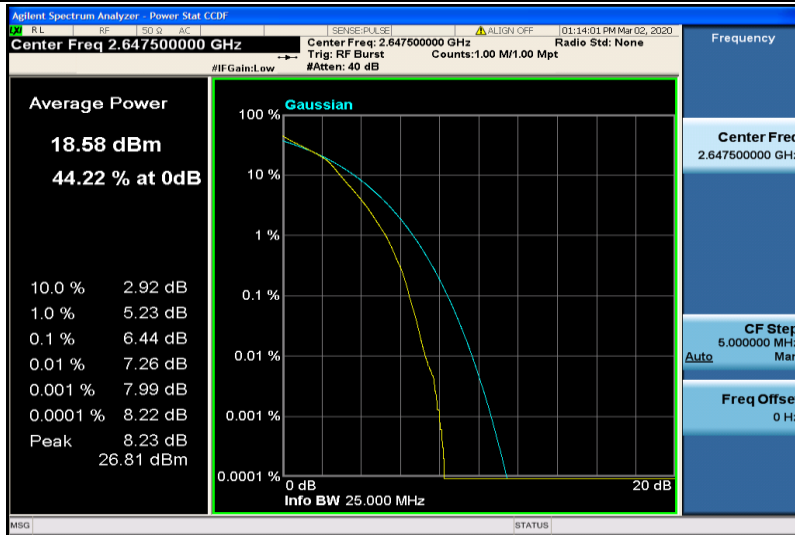

Band41-15MHz-16QAM-41165-75RB#0