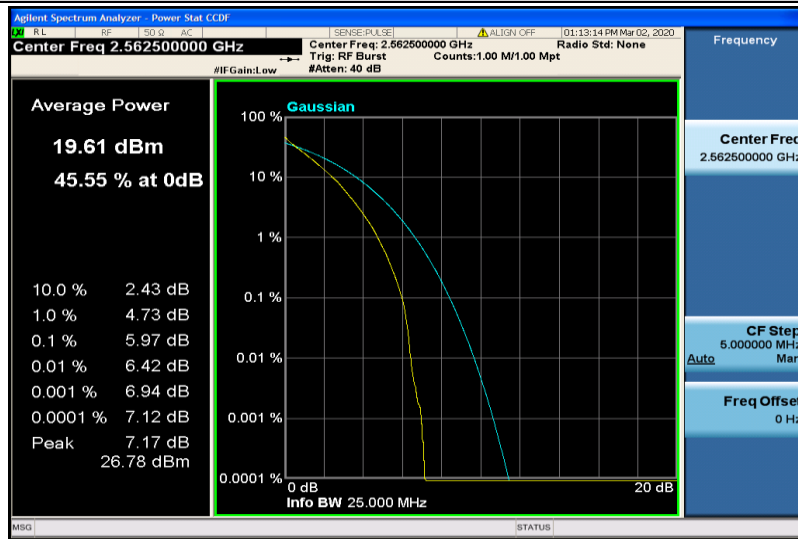

Band41-10MHz-16QAM-40290-50RB#0

Band41-10MHz-16QAM-40740-1RB#0

Band41-10MHz-16QAM-40740-50RB#0

Band41-10MHz-16QAM-41190-1RB#0

Band41-10MHz-16QAM-41190-50RB#0

Band41-15MHz-QPSK-40315-1RB#0

Band41-15MHz-QPSK-40315-75RB#0