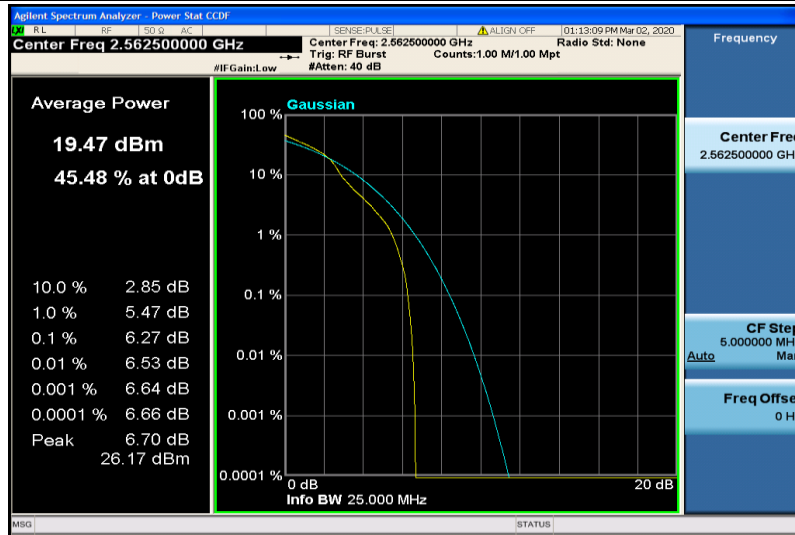

Band41-15MHz-QPSK-40740-1RB#0

Band41-15MHz-QPSK-40740-75RB#0

Band41-15MHz-QPSK-41165-1RB#0

Band41-15MHz-QPSK-41165-75RB#0

Band41-15MHz-16QAM-40315-1RB#0

Band41-15MHz-16QAM-40315-75RB#0

Band41-15MHz-16QAM-40740-1RB#0