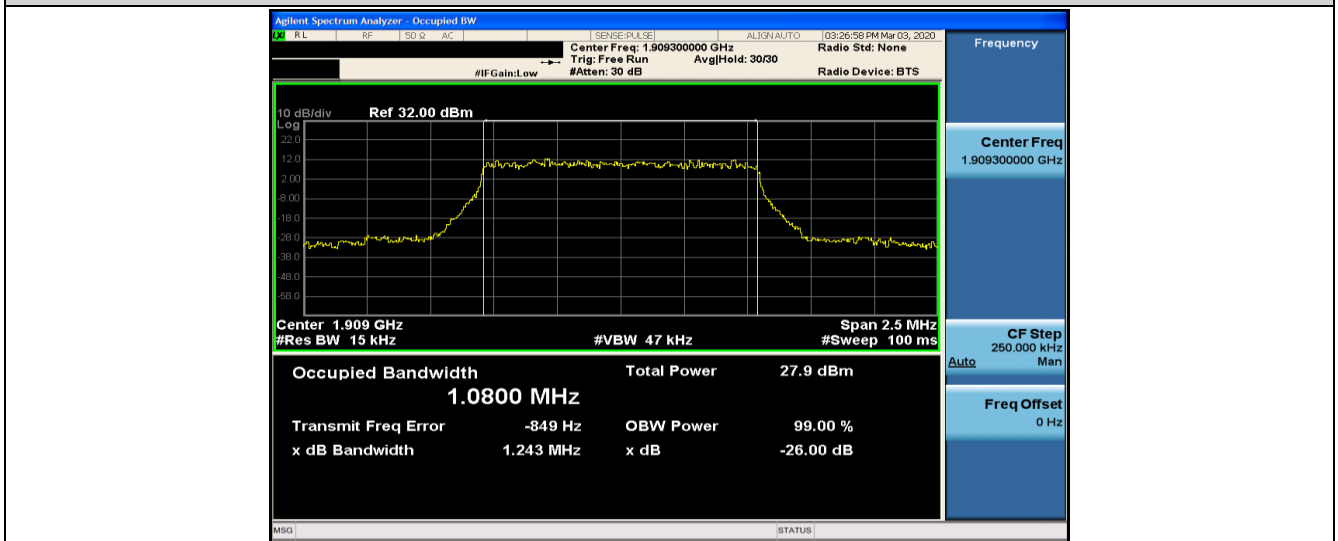

Band2-1.4MHz-QPSK-19193-6RB#0-1.0800