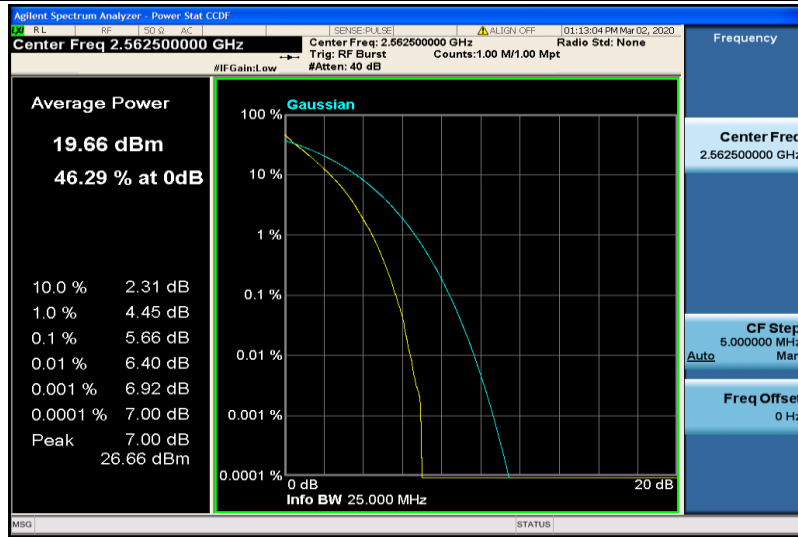

Band41-10MHz-16QAM-40290-50RB#0

Band41-10MHz-16QAM-40740-1RB#0

Band41-10MHz-16QAM-40740-50RB#0

Band41-10MHz-16QAM-41190-1RB#0

Band41-10MHz-16QAM-41190-50RB#0

Band41-15MHz-QPSK-40315-1RB#0

Band41-15MHz-QPSK-40315-75RB#0