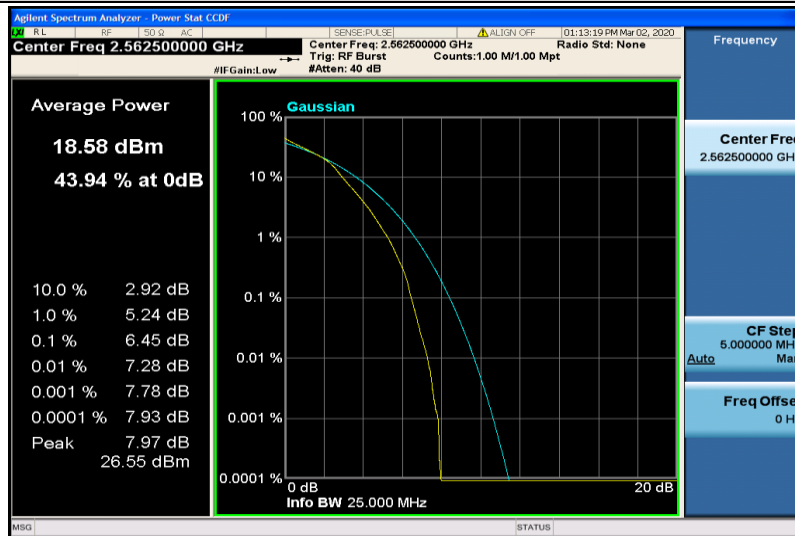

Band41-15MHz-QPSK-40740-1RB#0

Band41-15MHz-QPSK-40740-75RB#0

Band41-15MHz-QPSK-41165-1RB#0

Band41-15MHz-QPSK-41165-75RB#0

Band41-15MHz-16QAM-40315-1RB#0

Band41-15MHz-16QAM-40315-75RB#0

Band41-15MHz-16QAM-40740-1RB#0