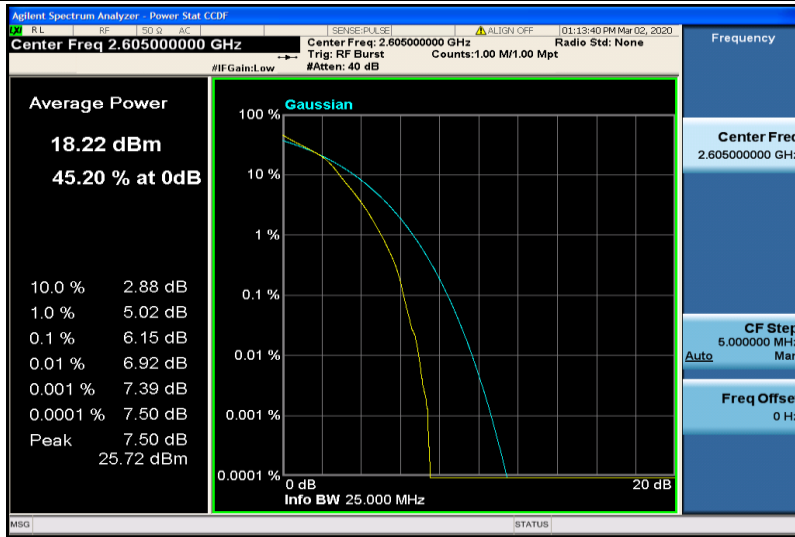

Band41-15MHz-QPSK-40740-1RB#0

Band41-15MHz-QPSK-40740-75RB#0

Band41-15MHz-QPSK-41165-1RB#0

Band41-15MHz-QPSK-41165-75RB#0

Band41-15MHz-16QAM-40315-1RB#0

Band41-15MHz-16QAM-40315-75RB#0

Band41-15MHz-16QAM-40740-1RB#0