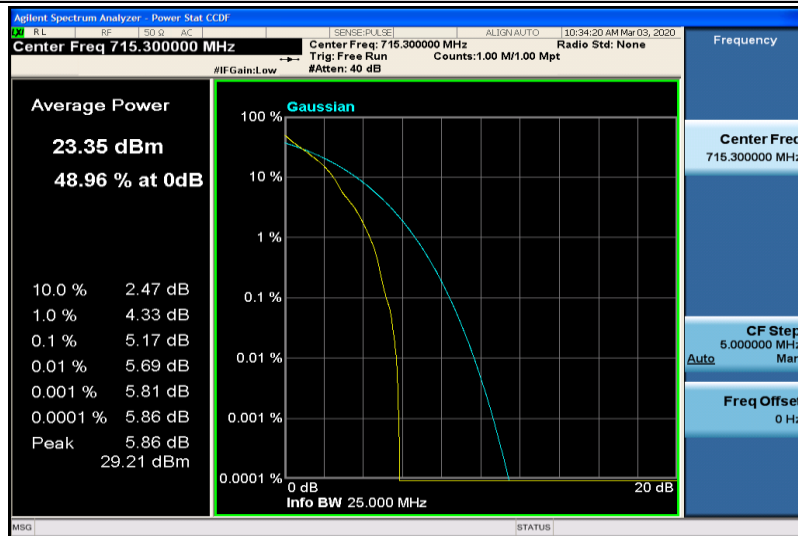

Band12-1.4MHz-QPSK-23095-6RB#0

Band12-1.4MHz-QPSK-23173-1RB#0