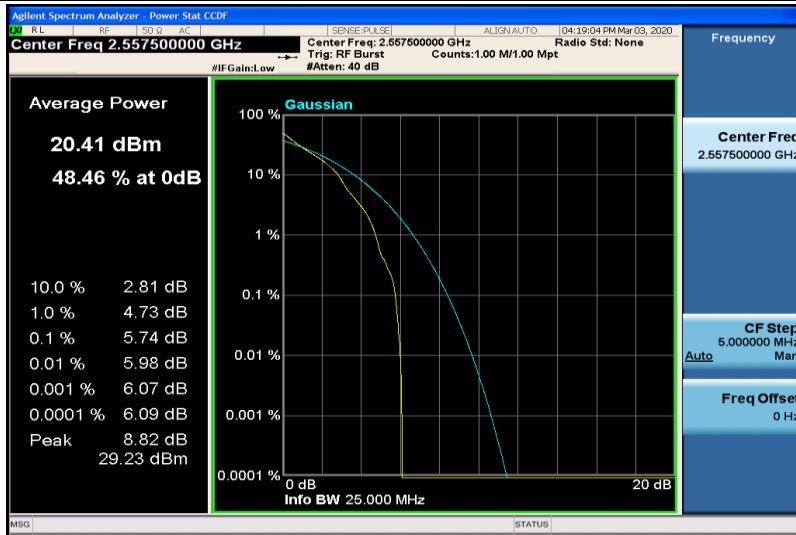

Band17-10MHz-16QAM-23800-50RB#0

Band41-5MHz-QPSK-40265-1RB#0