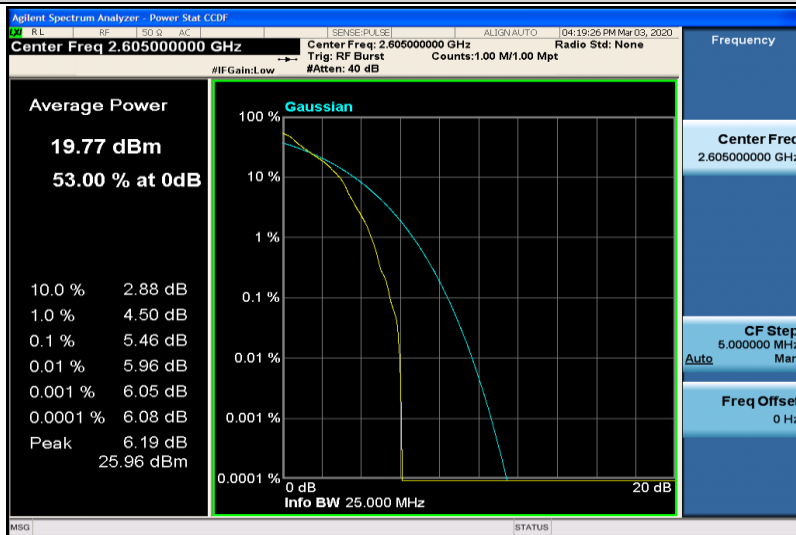

Band41-5MHz-QPSK-40265-25RB#0

Band41-5MHz-QPSK-40740-1RB#0