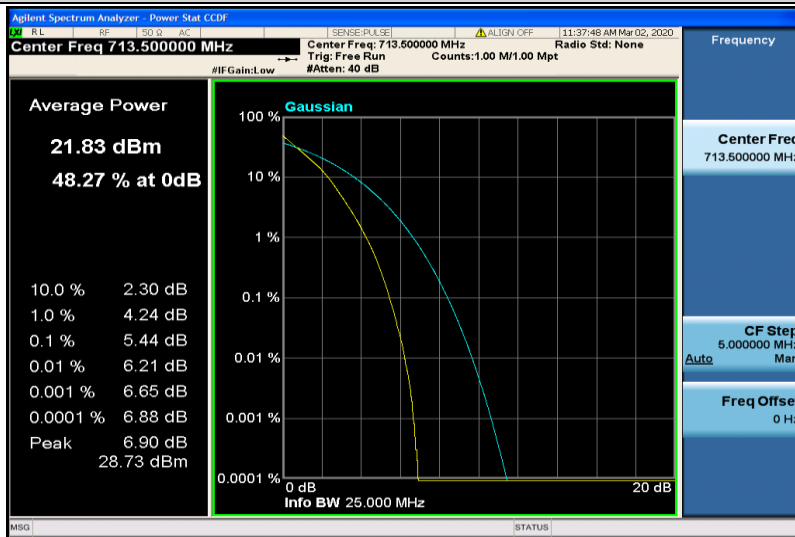

Band17-5MHz-QPSK-23825-1RB#0

Band17-5MHz-QPSK-23825-25RB#0