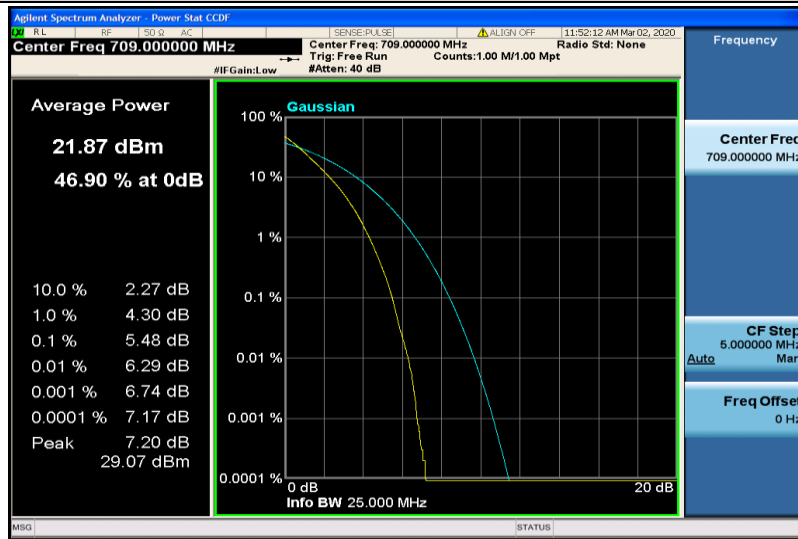

Band17-5MHz-16QAM-23790-25RB#0

Band17-5MHz-16QAM-23825-1RB#0

Band17-5MHz-16QAM-23825-25RB#0

Band17-10MHz-QPSK-23780-1RB#0

Band17-10MHz-QPSK-23780-50RB#0

Band17-10MHz-QPSK-23790-1RB#0

Band17-10MHz-QPSK-23790-50RB#0