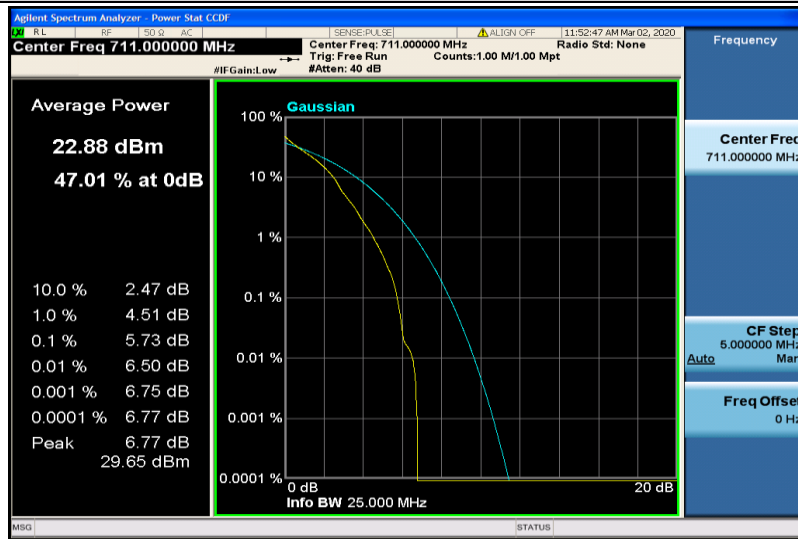

Band17-5MHz-16QAM-23790-25RB#0

Band17-5MHz-16QAM-23825-1RB#0

Band17-5MHz-16QAM-23825-25RB#0

Band17-10MHz-QPSK-23780-1RB#0

Band17-10MHz-QPSK-23780-50RB#0

Band17-10MHz-QPSK-23790-1RB#0

Band17-10MHz-QPSK-23790-50RB#0