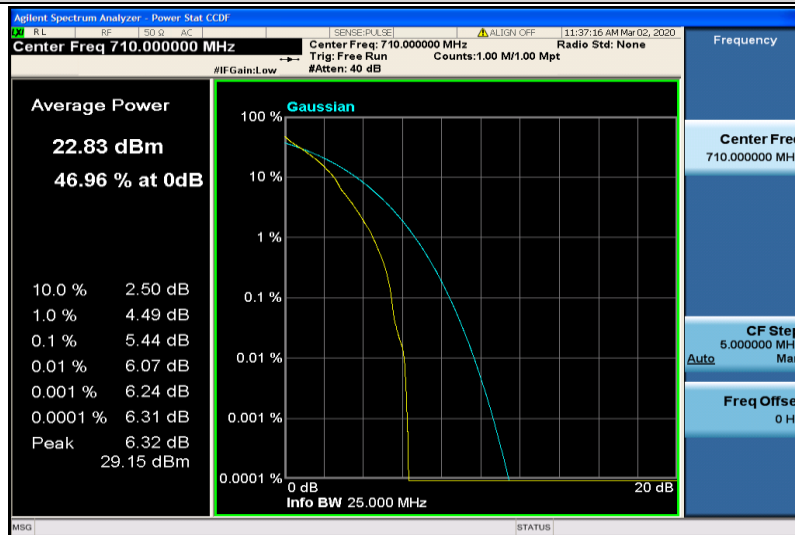

Band12-10MHz-16QAM-23060-50RB#0

Band12-10MHz-16QAM-23095-1RB#0

Band12-10MHz-16QAM-23095-50RB#0

Band12-10MHz-16QAM-23130-1RB#0

Band12-10MHz-16QAM-23130-50RB#0

Band17-5MHz-QPSK-23755-1RB#0

Band17-5MHz-QPSK-23755-25RB#0