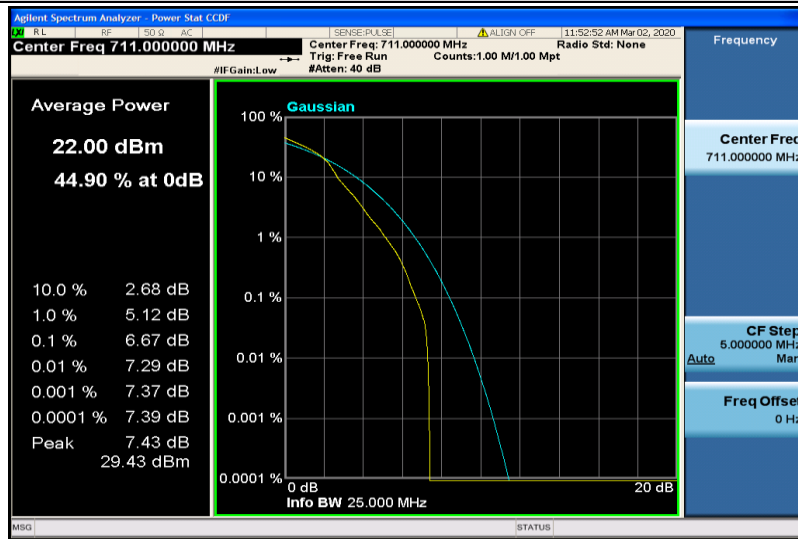

Band17-10MHz-QPSK-23800-1RB#0

Band17-10MHz-QPSK-23800-50RB#0

Band17-10MHz-16QAM-23780-1RB#0

Band17-10MHz-16QAM-23780-50RB#0

Band17-10MHz-16QAM-23790-1RB#0

Band17-10MHz-16QAM-23790-50RB#0

Band17-10MHz-16QAM-23800-1RB#0