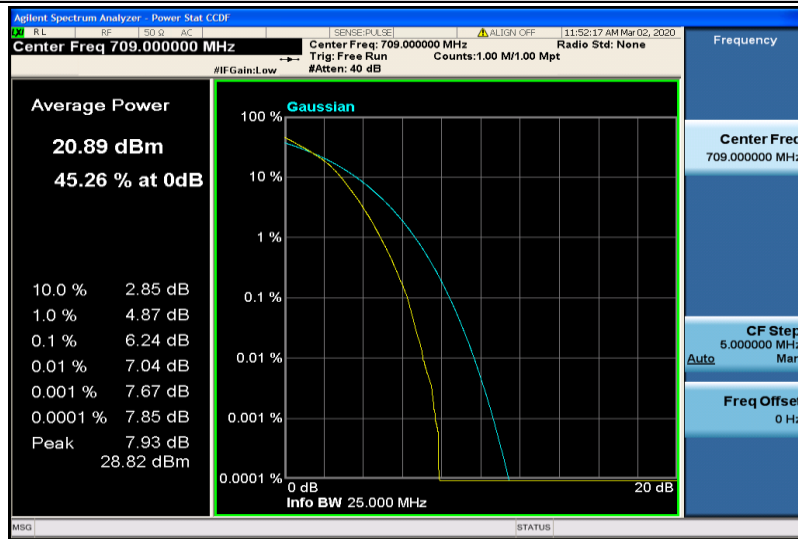

Band17-10MHz-QPSK-23800-1RB#0

Band17-10MHz-QPSK-23800-50RB#0

Band17-10MHz-16QAM-23780-1RB#0

Band17-10MHz-16QAM-23780-50RB#0

Band17-10MHz-16QAM-23790-1RB#0

Band17-10MHz-16QAM-23790-50RB#0

Band17-10MHz-16QAM-23800-1RB#0