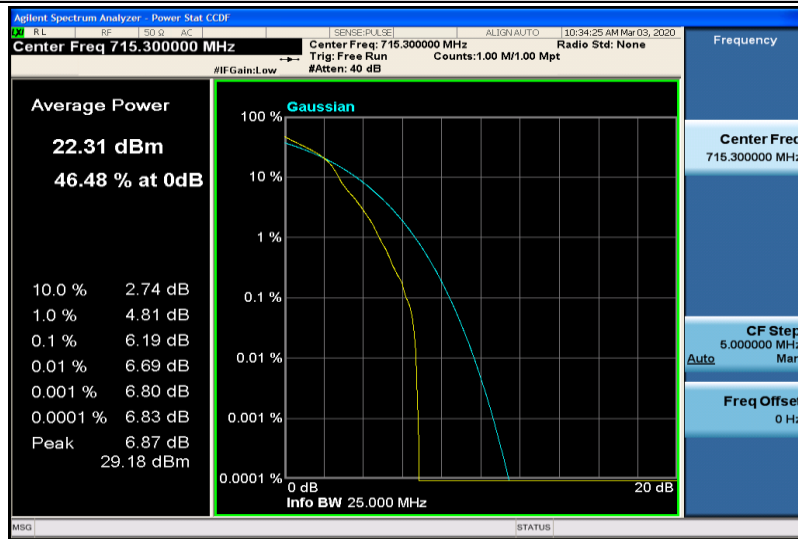

Band12-1.4MHz-16QAM-23095-6RB#0

Band12-1.4MHz-16QAM-23173-1RB#0