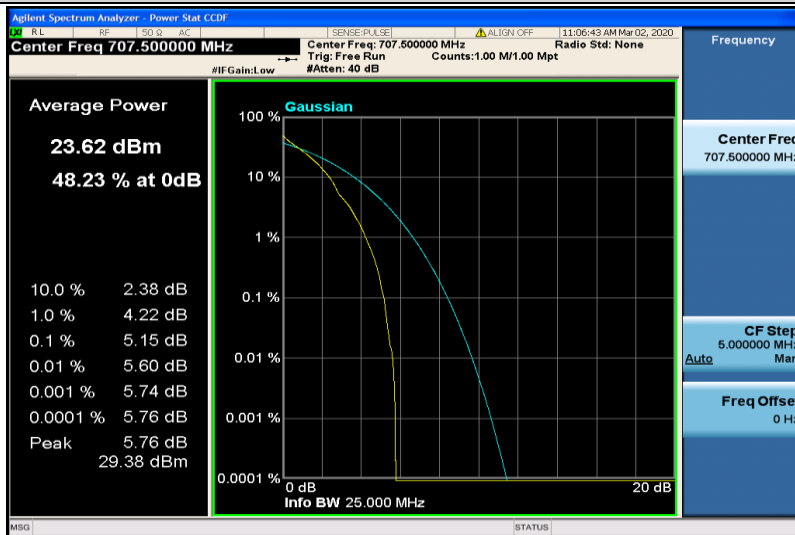

Band12-10MHz-QPSK-23060-50RB#0

Band12-10MHz-QPSK-23095-1RB#0