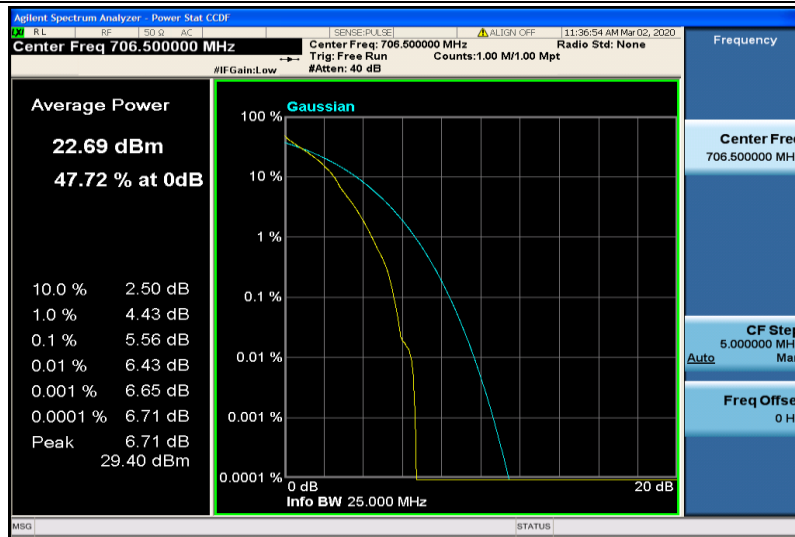

Band12-10MHz-16QAM-23060-50RB#0

Band12-10MHz-16QAM-23095-1RB#0

Band12-10MHz-16QAM-23095-50RB#0

Band12-10MHz-16QAM-23130-1RB#0

Band12-10MHz-16QAM-23130-50RB#0

Band17-5MHz-QPSK-23755-1RB#0

Band17-5MHz-QPSK-23755-25RB#0