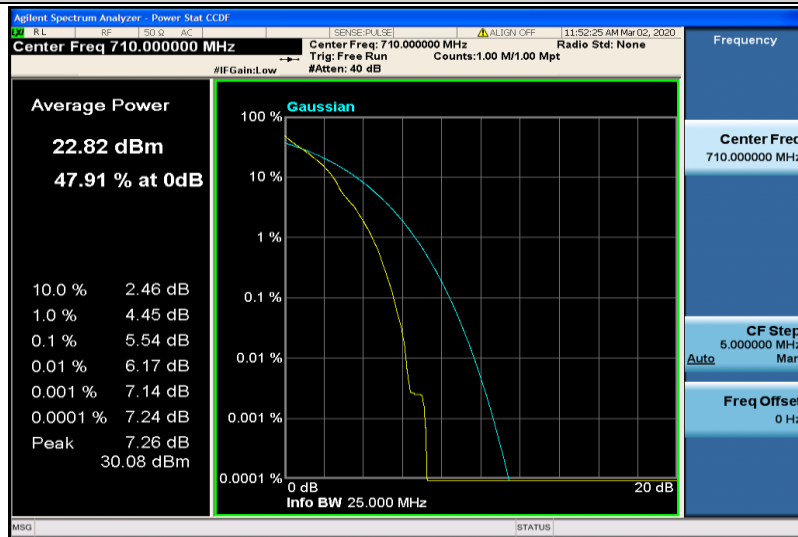

Band17-5MHz-16QAM-23790-25RB#0

Band17-5MHz-16QAM-23825-1RB#0

Band17-5MHz-16QAM-23825-25RB#0

Band17-10MHz-QPSK-23780-1RB#0

Band17-10MHz-QPSK-23780-50RB#0

Band17-10MHz-QPSK-23790-1RB#0

Band17-10MHz-QPSK-23790-50RB#0