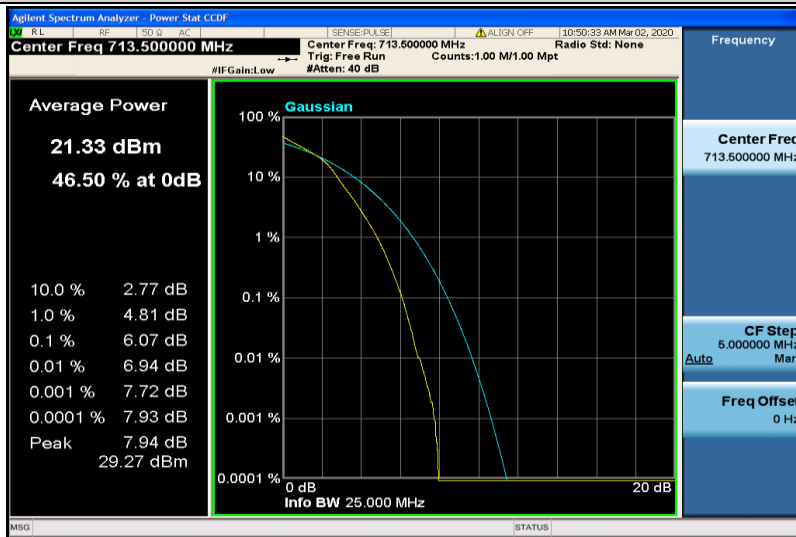

Band12-5MHz-QPSK-23155-25RB#0

Band12-5MHz-16QAM-23035-1RB#0

Band12-5MHz-16QAM-23035-25RB#0

Band12-5MHz-16QAM-23095-1RB#0

Band12-5MHz-16QAM-23095-25RB#0

Band12-5MHz-16QAM-23155-1RB#0

Band12-5MHz-16QAM-23155-25RB#0