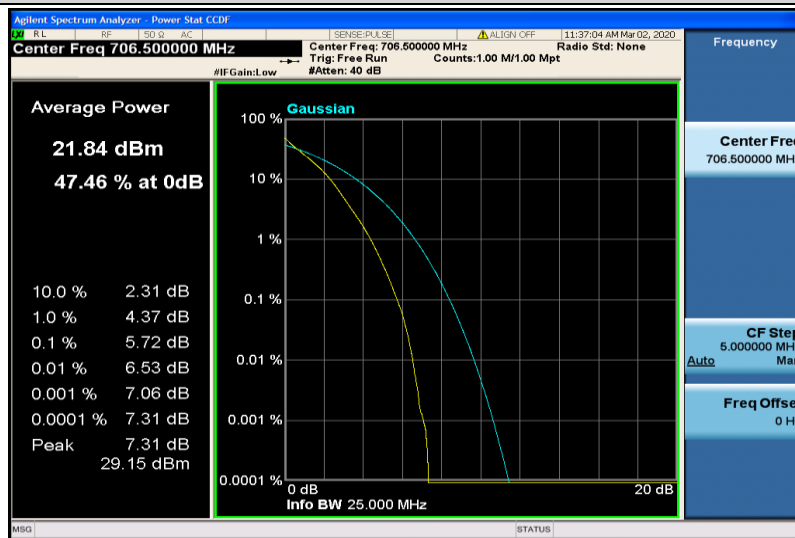

Band12-10MHz-16QAM-23060-50RB#0

Band12-10MHz-16QAM-23095-1RB#0

Band12-10MHz-16QAM-23095-50RB#0

Band12-10MHz-16QAM-23130-1RB#0

Band12-10MHz-16QAM-23130-50RB#0

Band17-5MHz-QPSK-23755-1RB#0

Band17-5MHz-QPSK-23755-25RB#0