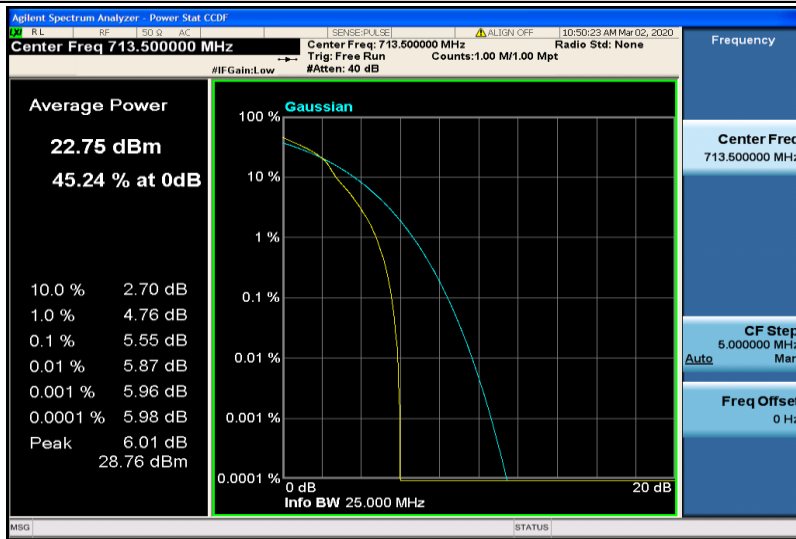

Band12-5MHz-QPSK-23155-25RB#0

Band12-5MHz-16QAM-23035-1RB#0

Band12-5MHz-16QAM-23035-25RB#0

Band12-5MHz-16QAM-23095-1RB#0

Band12-5MHz-16QAM-23095-25RB#0

Band12-5MHz-16QAM-23155-1RB#0

Band12-5MHz-16QAM-23155-25RB#0