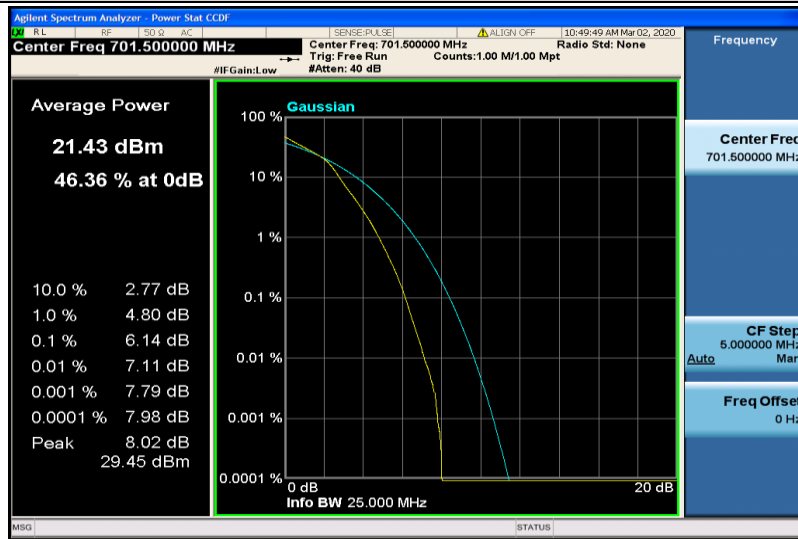

Band12-5MHz-16QAM-23035-1RB#0

Band12-5MHz-16QAM-23035-25RB#0