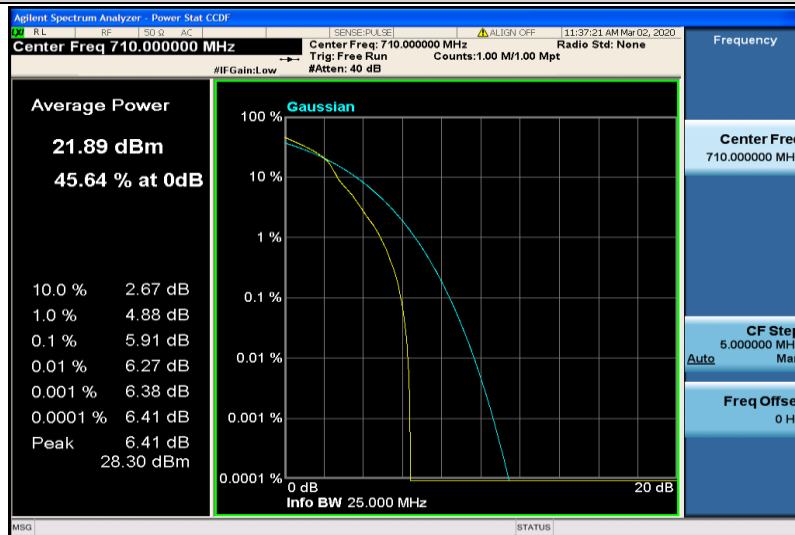

Band17-5MHz-QPSK-23790-1RB#0

Band17-5MHz-QPSK-23790-25RB#0

Band17-5MHz-QPSK-23825-1RB#0

Band17-5MHz-QPSK-23825-25RB#0

Band17-5MHz-16QAM-23755-1RB#0

Band17-5MHz-16QAM-23755-25RB#0

Band17-5MHz-16QAM-23790-1RB#0