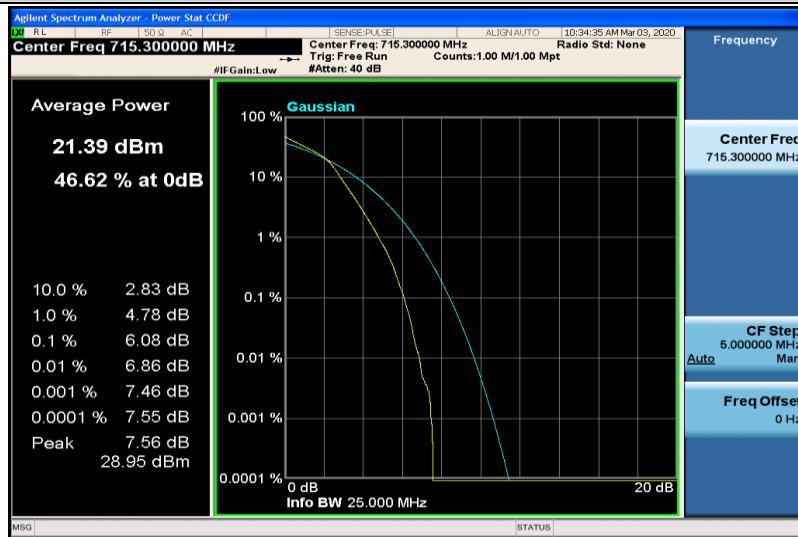

Band12-1.4MHz-16QAM-23173-1RB#0

Band12-1.4MHz-16QAM-23173-6RB#0