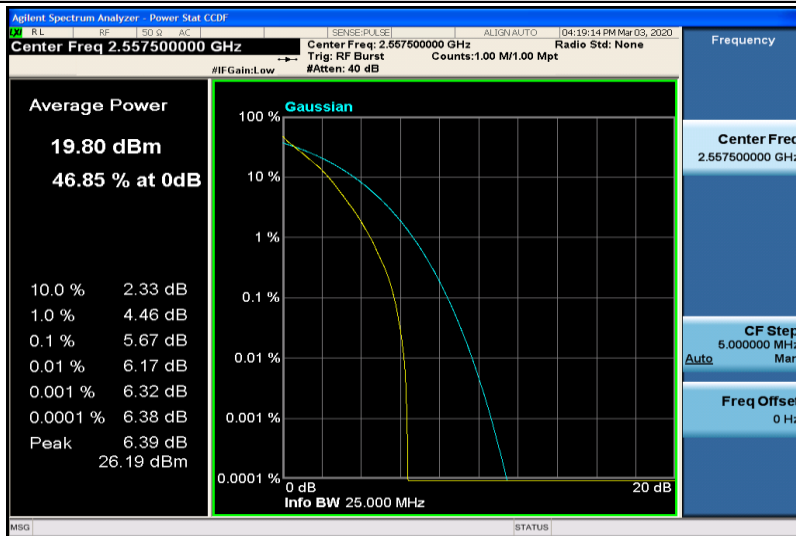

Band41-5MHz-QPSK-40265-1RB#0

Band41-5MHz-QPSK-40265-25RB#0