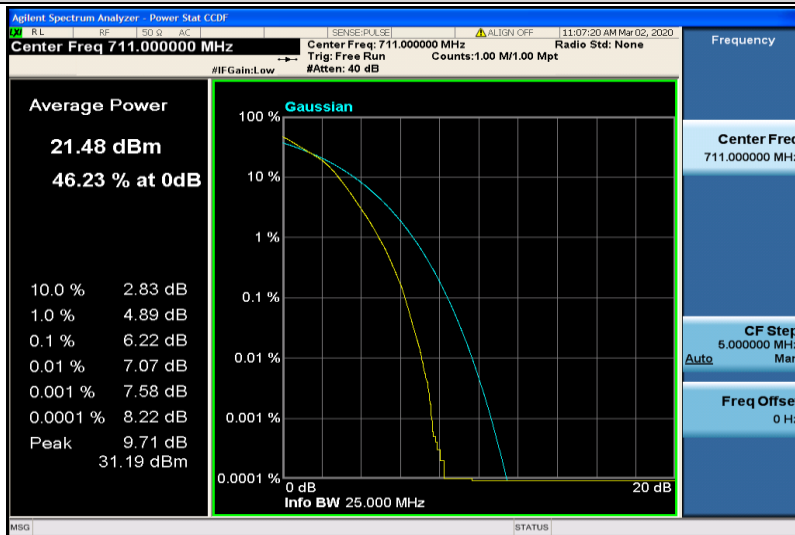

Band12-10MHz-16QAM-23060-50RB#0

Band12-10MHz-16QAM-23095-1RB#0

Band12-10MHz-16QAM-23095-50RB#0

Band12-10MHz-16QAM-23130-1RB#0

Band12-10MHz-16QAM-23130-50RB#0

Band17-5MHz-QPSK-23755-1RB#0

Band17-5MHz-QPSK-23755-25RB#0