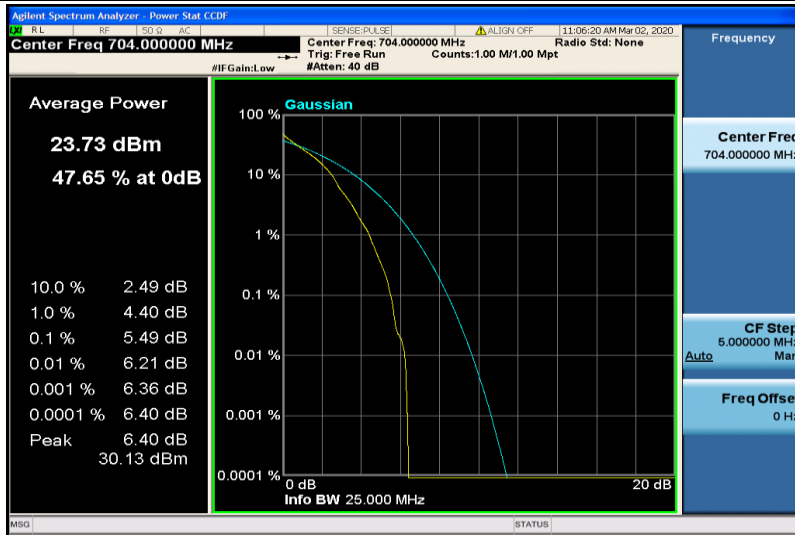

Band12-5MHz-QPSK-23155-25RB#0

Band12-5MHz-16QAM-23035-1RB#0

Band12-5MHz-16QAM-23035-25RB#0

Band12-5MHz-16QAM-23095-1RB#0

Band12-5MHz-16QAM-23095-25RB#0

Band12-5MHz-16QAM-23155-1RB#0

Band12-5MHz-16QAM-23155-25RB#0