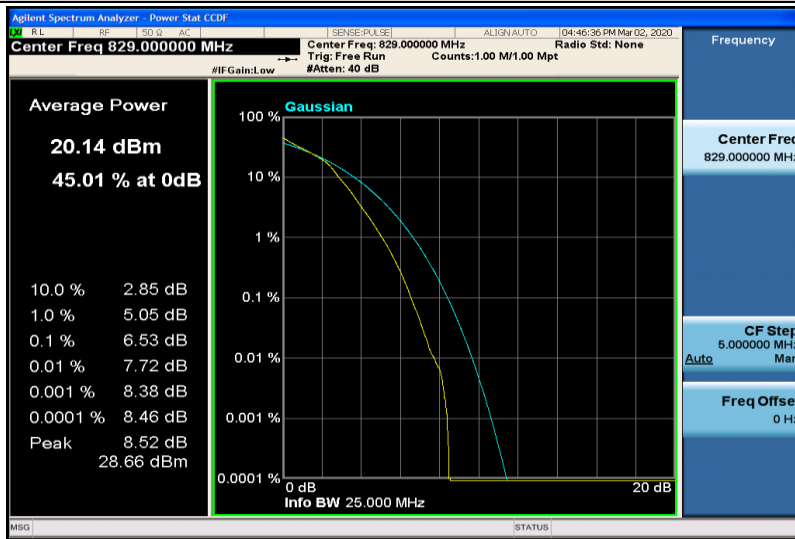

Band5-10MHz-16QAM-20450-1RB#0

Band5-10MHz-16QAM-20450-50RB#0