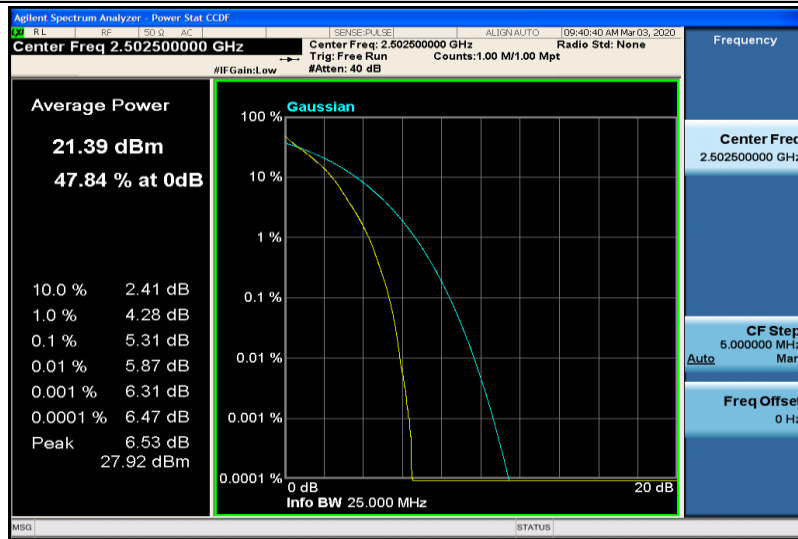

Band7-5MHz-QPSK-20775-1RB#0

Band7-5MHz-QPSK-20775-25RB#0