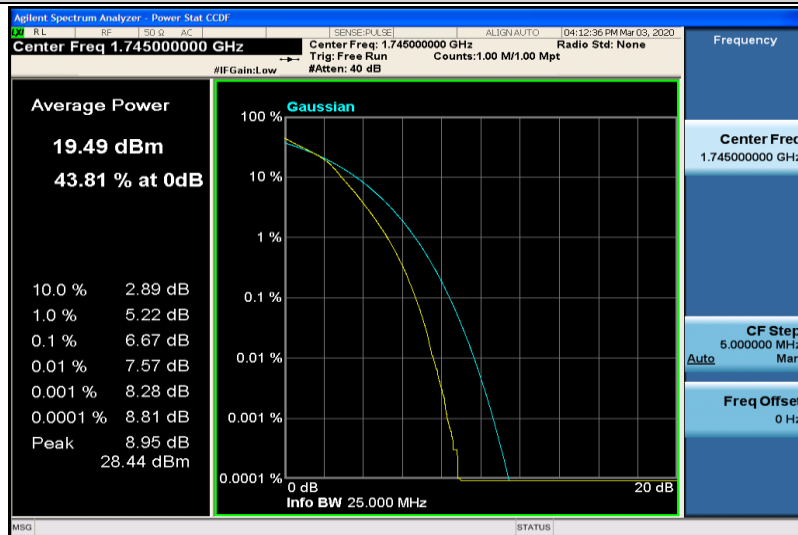

Band4-20MHz-16QAM-20050-100RB#0

Band4-20MHz-16QAM-20175-1RB#0

Band4-20MHz-16QAM-20175-100RB#0

Band4-20MHz-16QAM-20300-1RB#0

Band4-20MHz-16QAM-20300-100RB#0

Band5-1.4MHz-QPSK-20407-1RB#0

Band5-1.4MHz-QPSK-20407-6RB#0