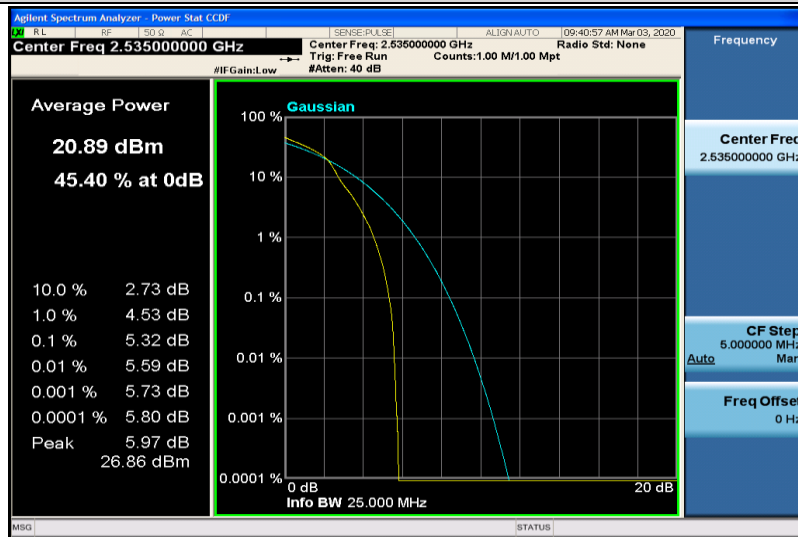

Band7-5MHz-16QAM-20775-25RB#0

Band7-5MHz-16QAM-21100-1RB#0