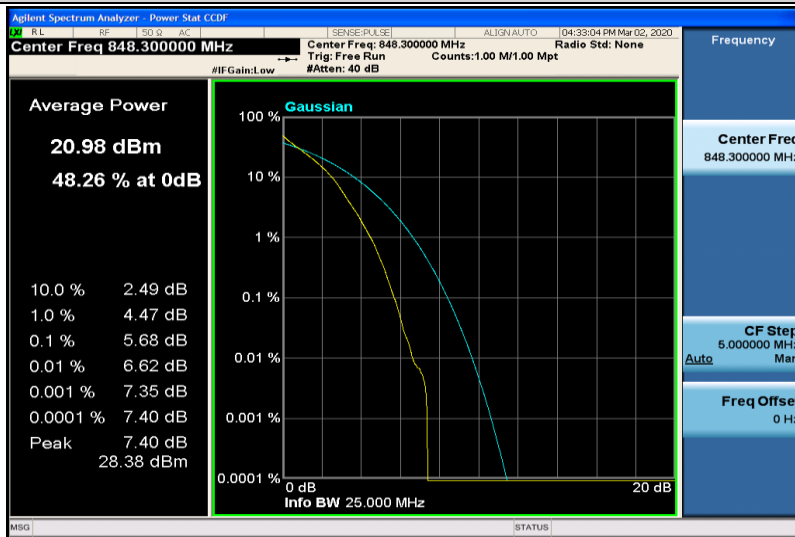

Band5-1.4MHz-QPSK-20643-1RB#0

Band5-1.4MHz-QPSK-20643-6RB#0