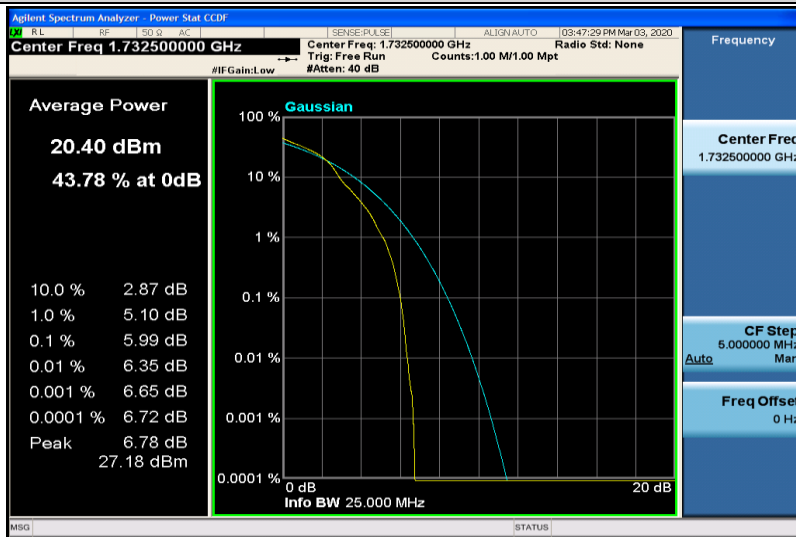

Band4-1.4MHz-16QAM-19957-6RB#0

Band4-1.4MHz-16QAM-20175-1RB#0