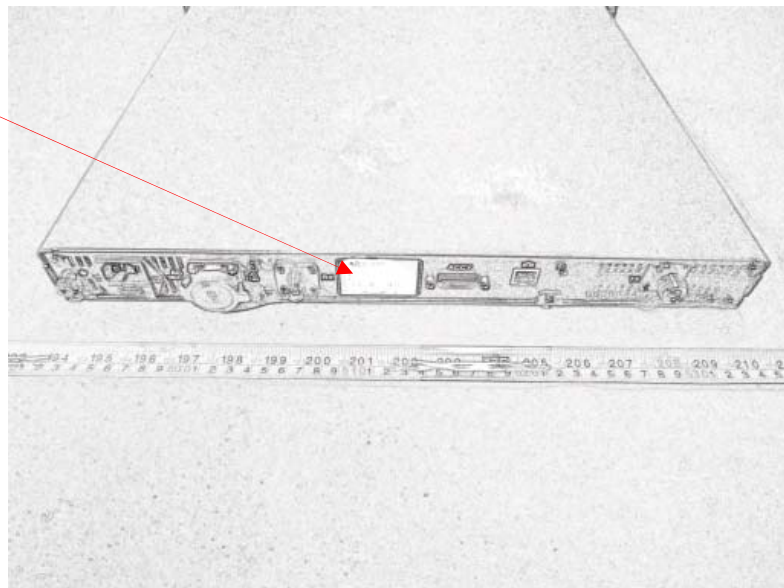

# EXHIBIT A - FCC ID LABELING AND LOCATION

## FCC ID Label

Model: DR600

Model: DR600T

## Proposed FCC ID Label Location

Label Here

The label shown shall be permanently affixed at a conspicuous location on the device and be readily visible to the user at the time purchase (Labeling requirements per 2.925)