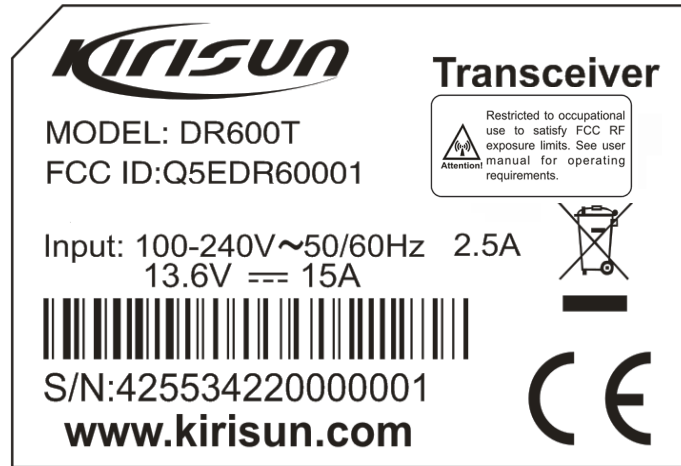

# EXHIBIT A - FCC ID LABELING AND LOCATION

## FCC ID Label

Model: DR600

Model: DR600T