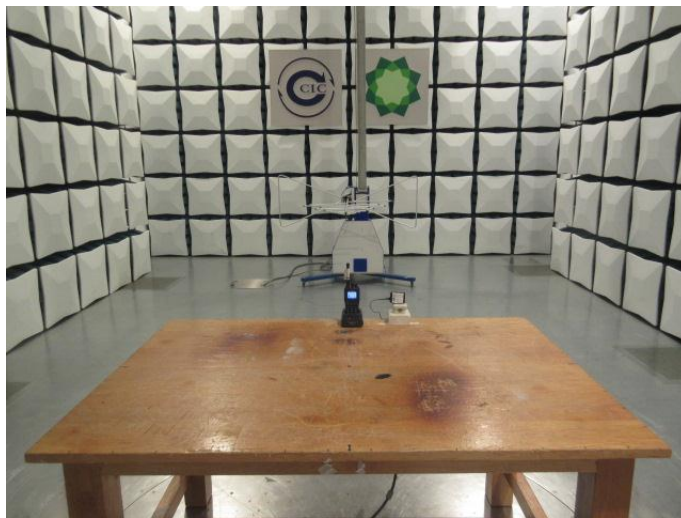

6. Test Setup Photos of the EUT

Transmitter Radiated Spurious Emission:

Radiated Emission:

Conducted Emission:

Frequency stability:

7. External and Internal Photos of the EUT

Reference to the test report No.: TRE1705023101.