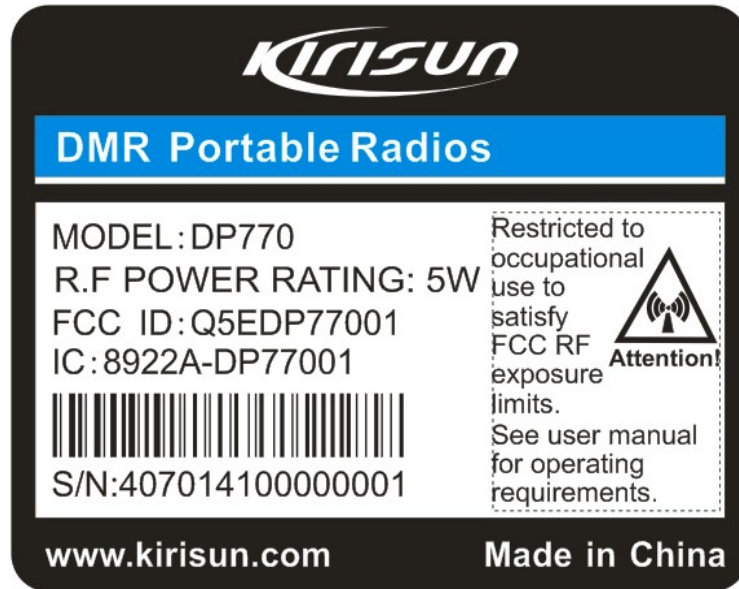

EXHIBIT A - FCC ID LABELING AND LOCATION

FCC ID Label

FCC ID Label Location

The label shown shall be permanently affixed at a conspicuous location on the device and be readily visible to the user at the time purchase (Labeling requirements per 2.925)