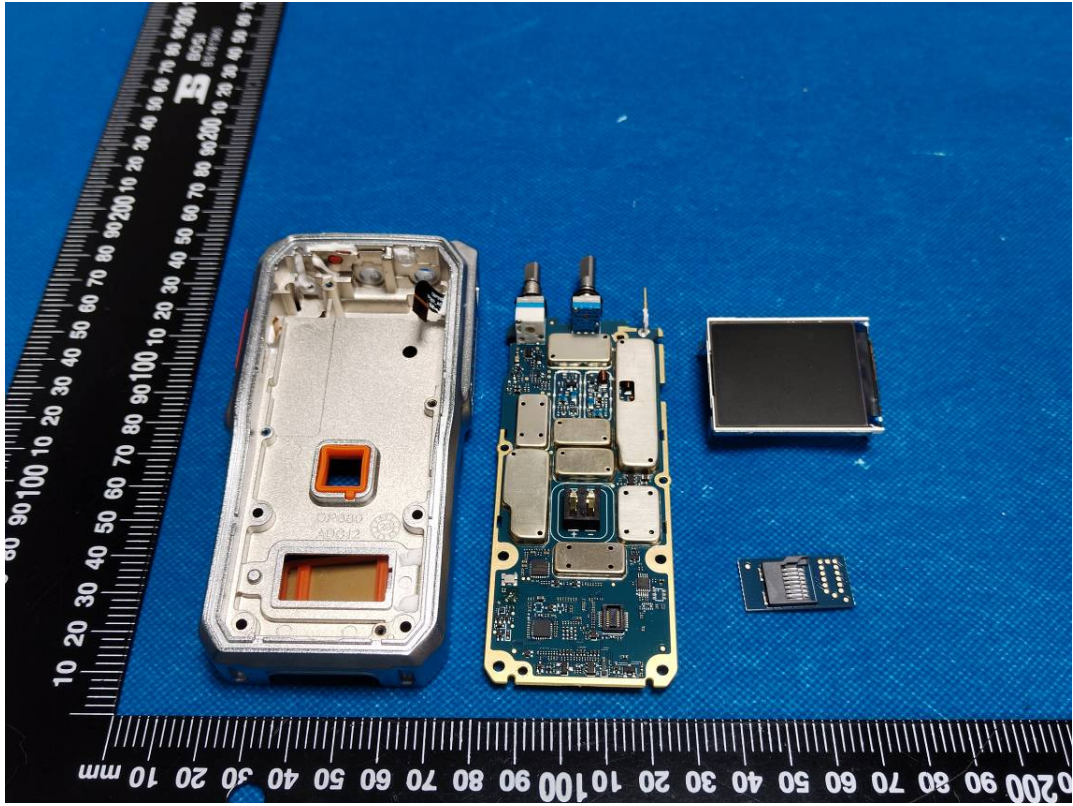

**EUT INTERNAL PHOTOGRAPHS**

DP680

key board

DP685