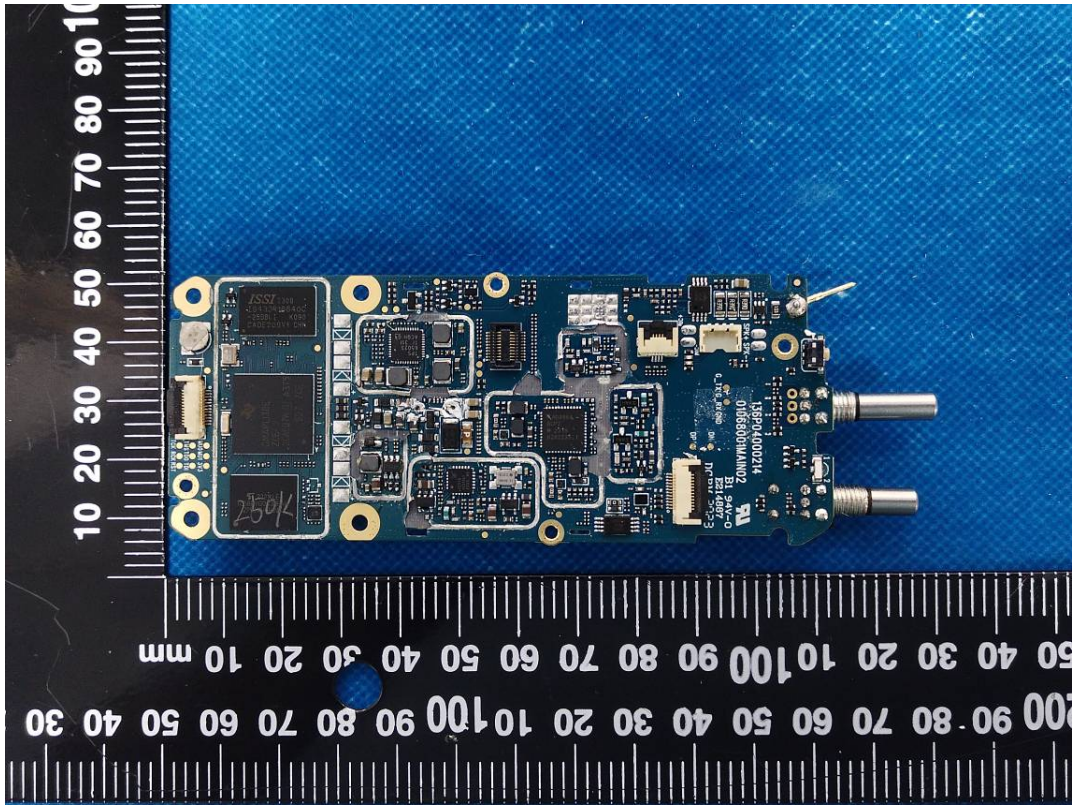

**EUT INTERNAL PHOTOGRAPHS**

DP680

key board

DP685