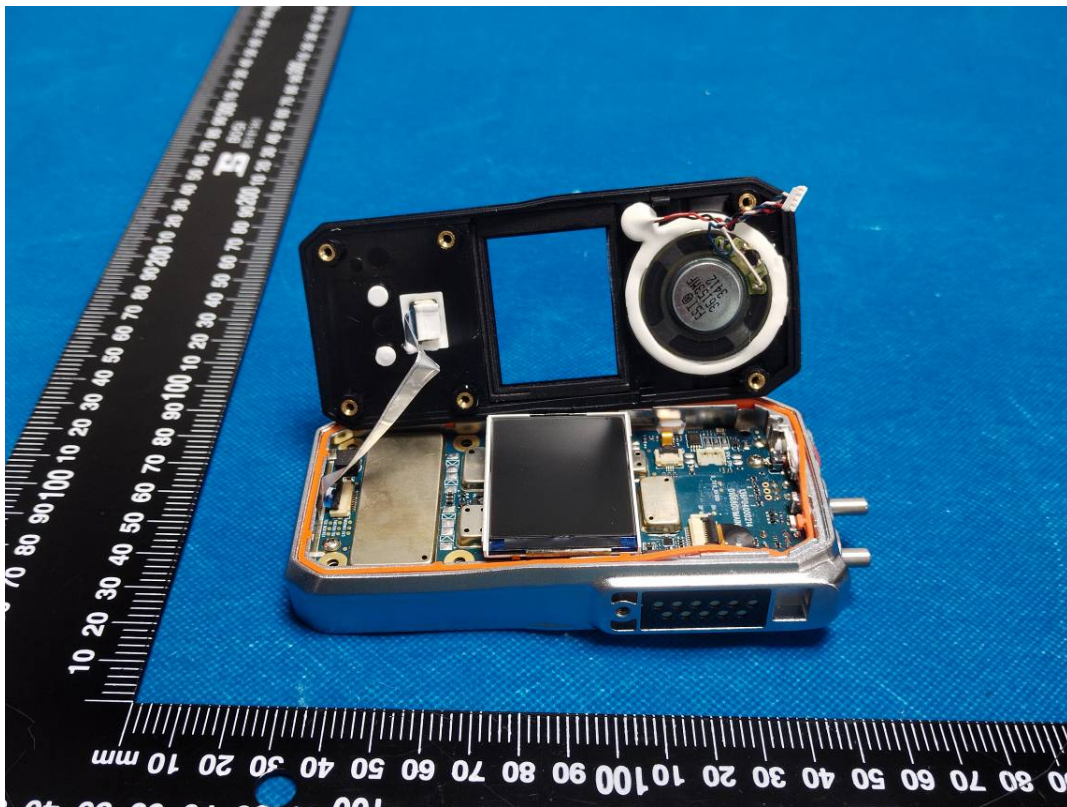

**EUT INTERNAL PHOTOGRAPHS**

DP680

key board

DP685