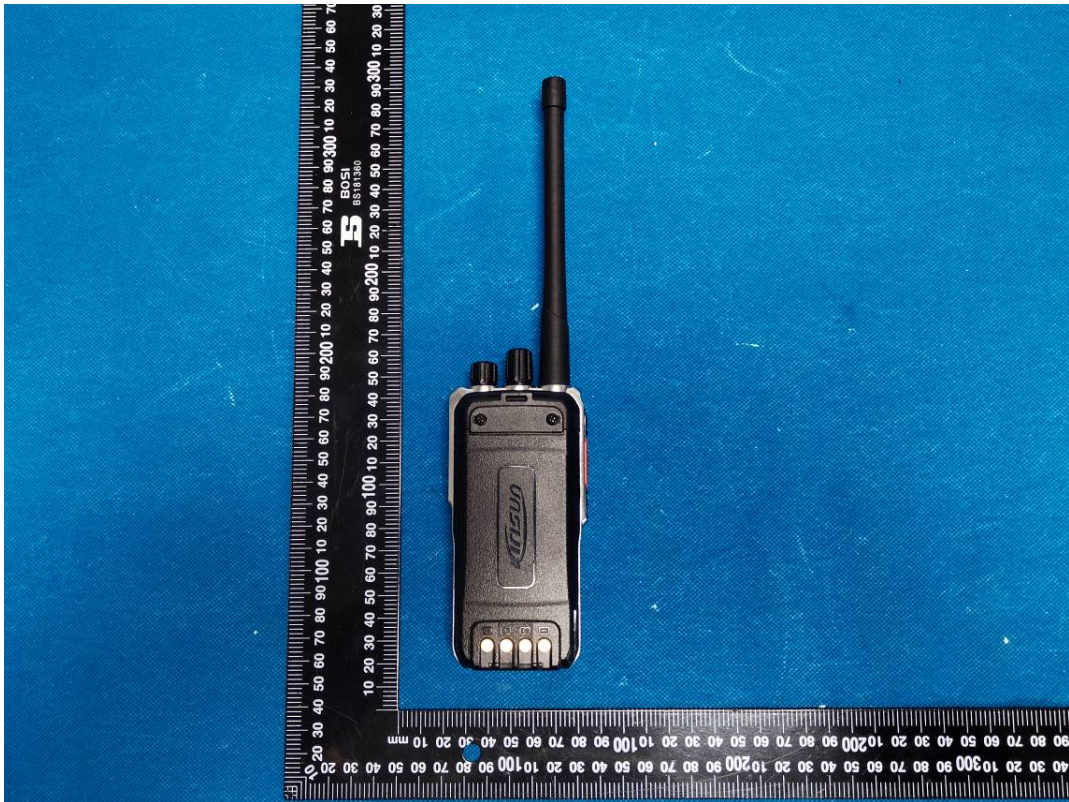

**EUT EXTERNAL PHOTOGRAPHS**

DP680

DP685

Charger box