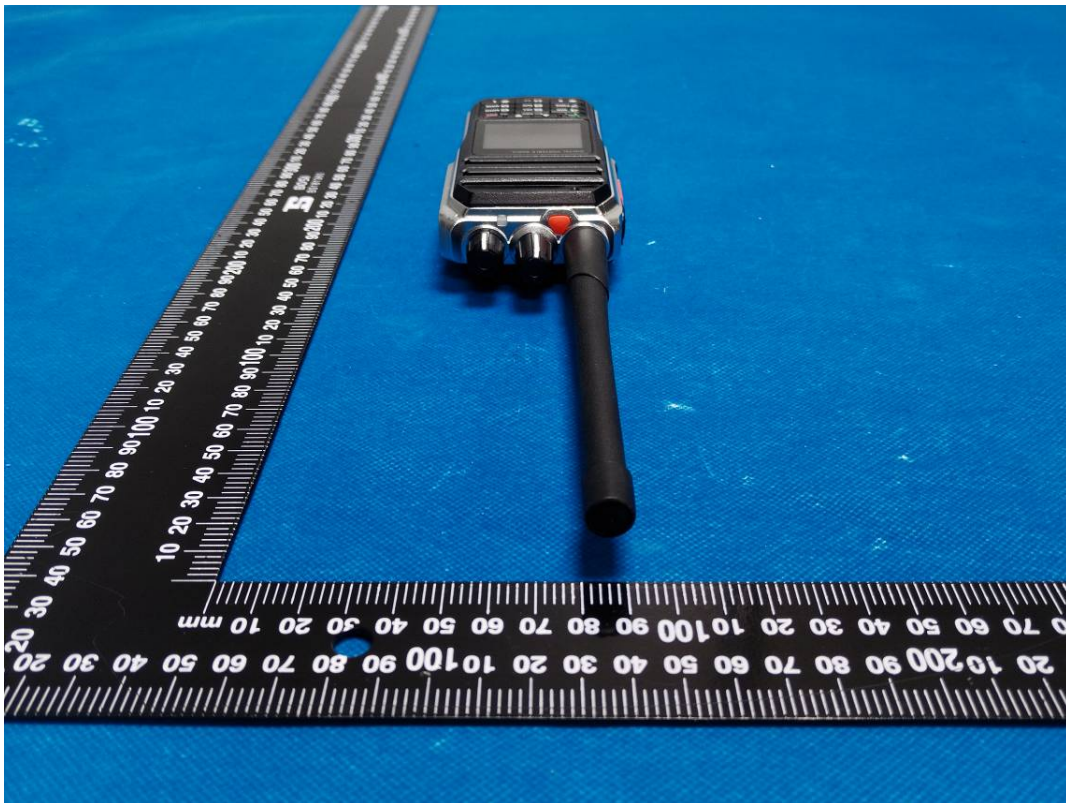

**EUT EXTERNAL PHOTOGRAPHS**

DP680

DP685

Charger box