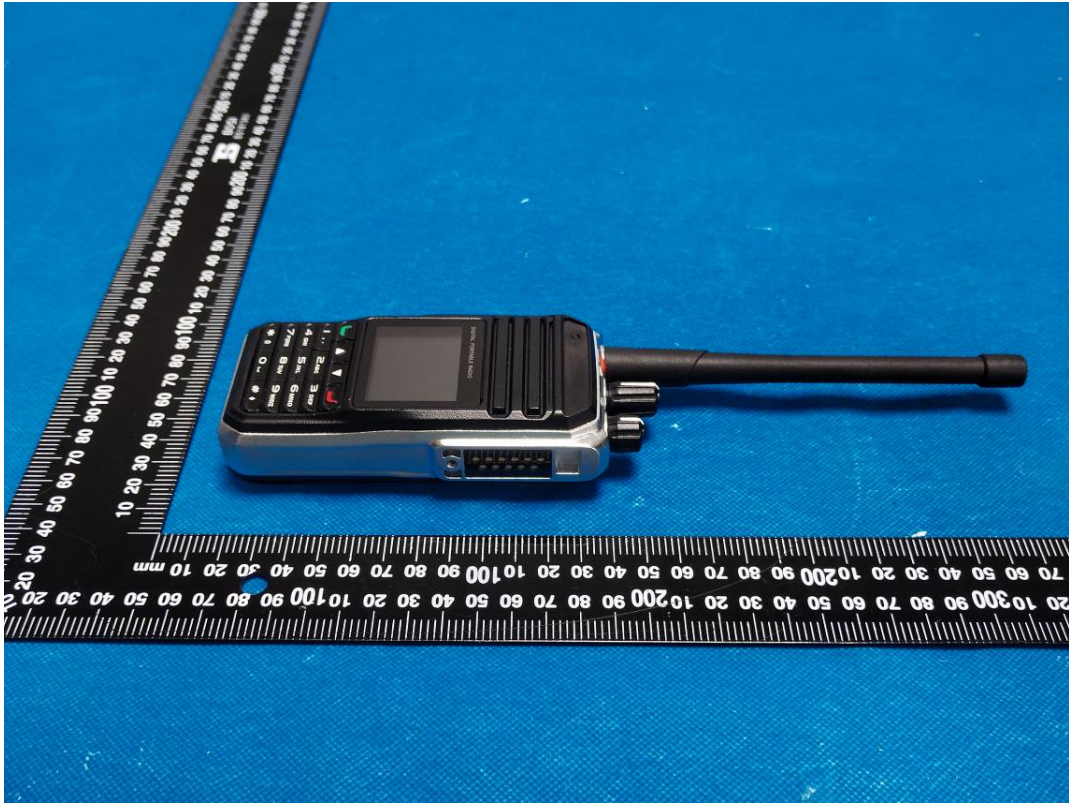

**EUT EXTERNAL PHOTOGRAPHS**

DP680

DP685

Charger box