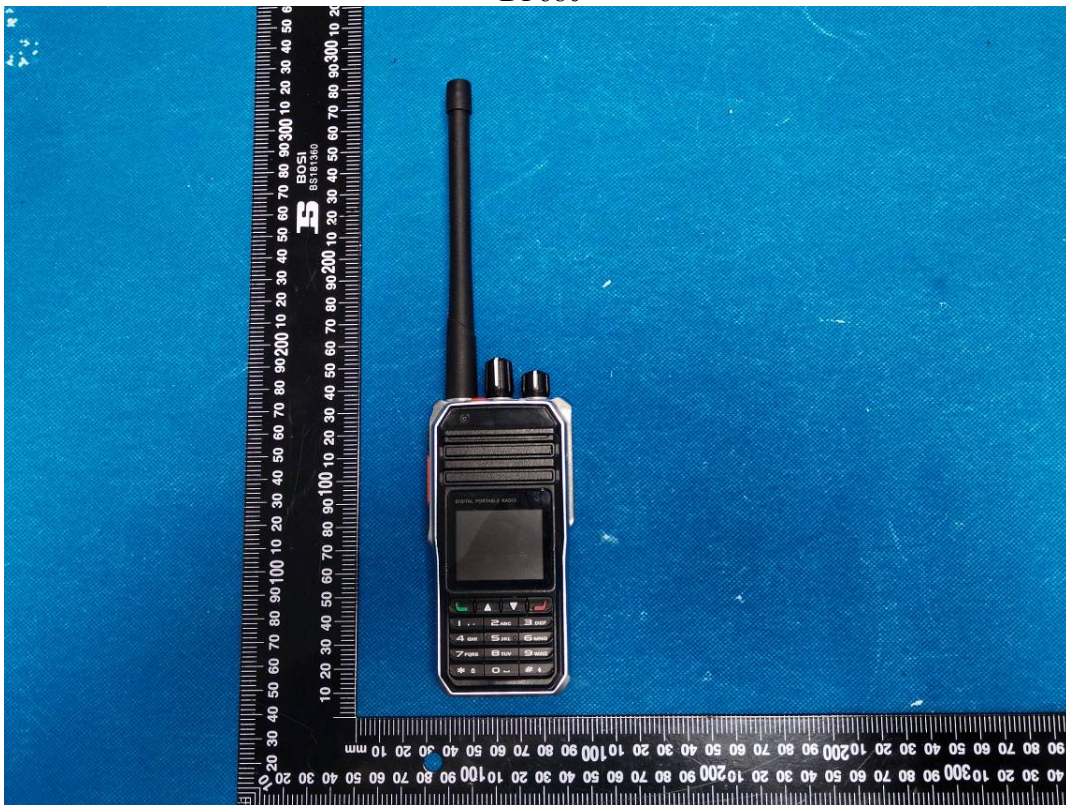

**EUT EXTERNAL PHOTOGRAPHS**

DP680

DP685

Charger box