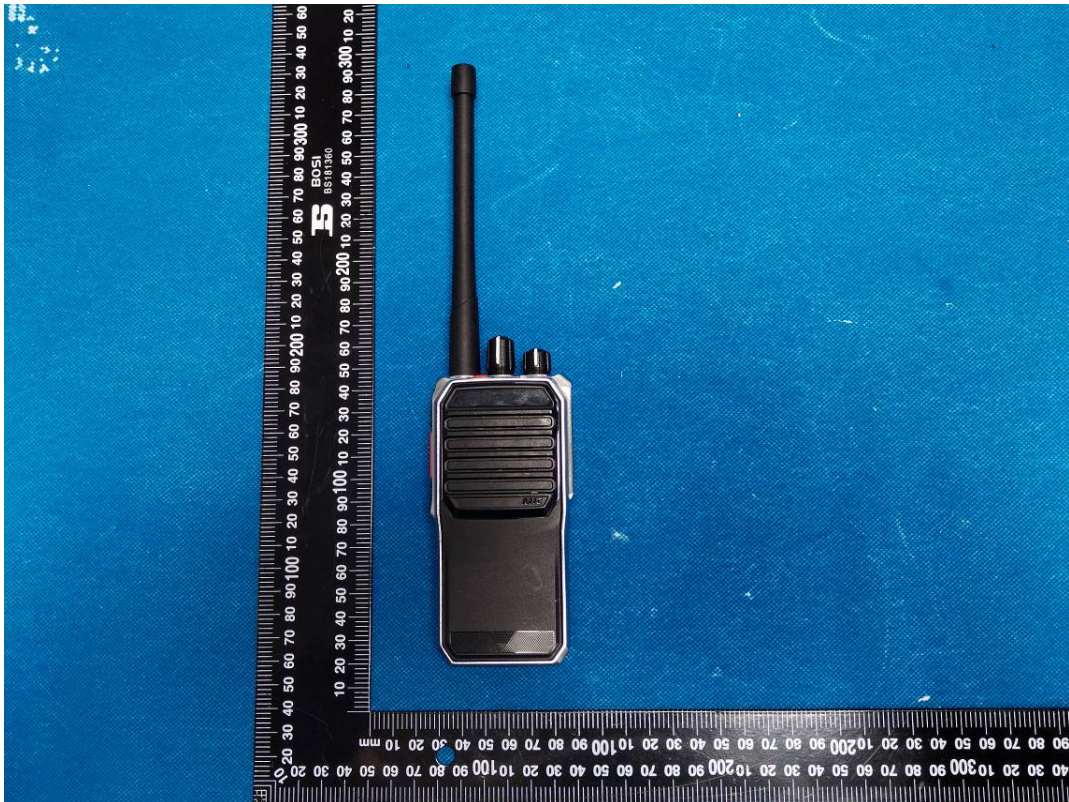

**EUT EXTERNAL PHOTOGRAPHS**

DP680

DP685

Charger box