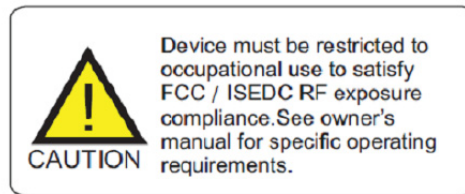

Model: DP580

FCC ID Label