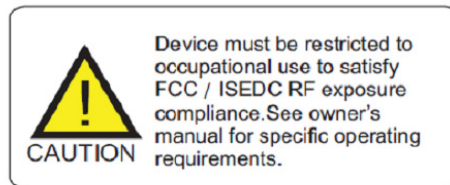

### FCC ID Label

### FCC ID Label Location Information

The label shown shall be permanently affixed at a conspicuous location on the device and be readily visible to the user at the time purchase (Labeling requirements per 2.925)