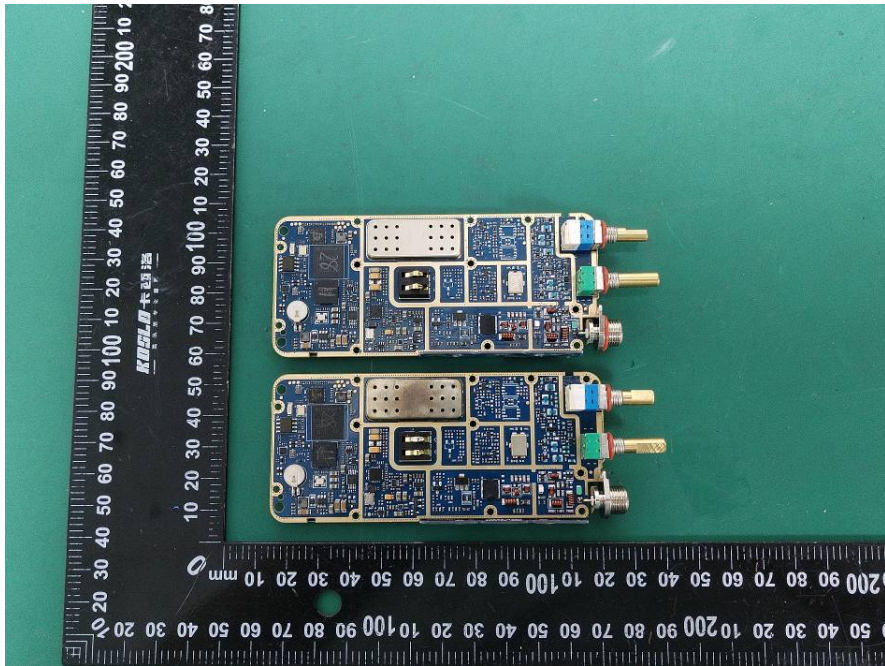

EXHIBIT C - EUT INTERNAL PHOTOGRAPHS

DP585

DP580

DP585

DP580:

BT/BLE ANT

Battery

Charger base