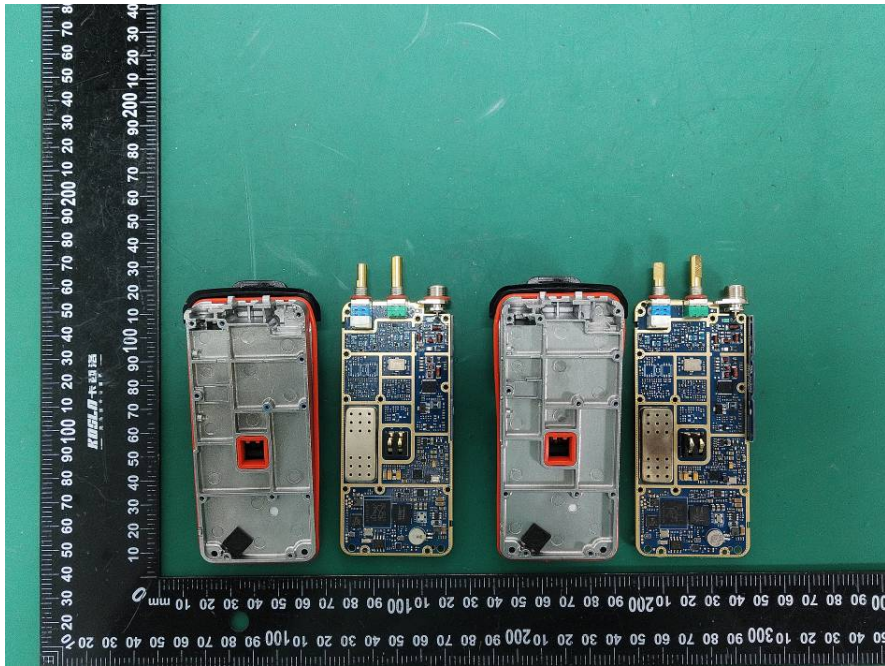

EXHIBIT C - EUT INTERNAL PHOTOGRAPHS

DP585

DP580

DP585

DP580:

BT/BLE ANT

Battery

Charger base