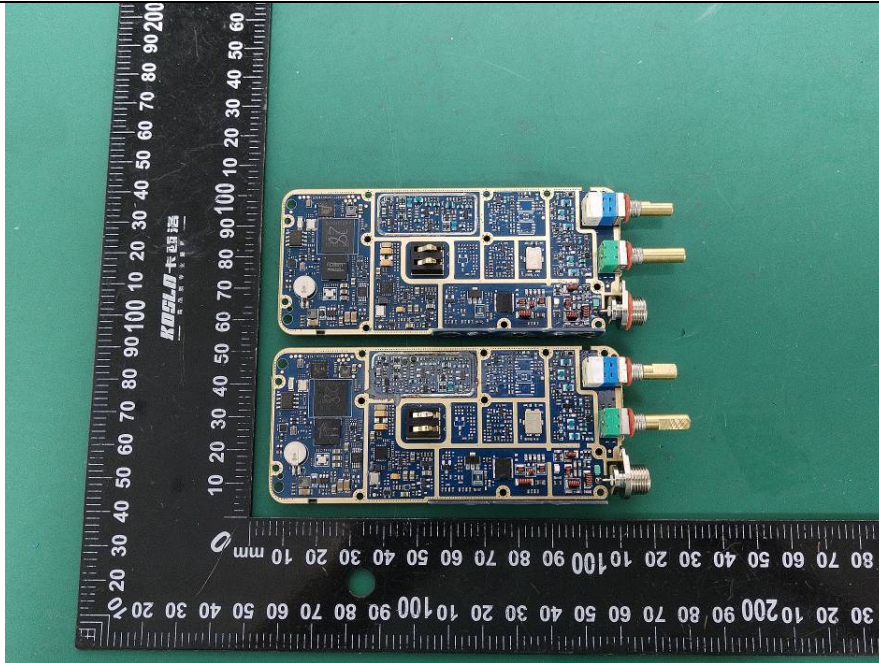

EXHIBIT C - EUT INTERNAL PHOTOGRAPHS

DP585

DP580

DP585

DP580:

BT/BLE ANT

Battery

Charger base