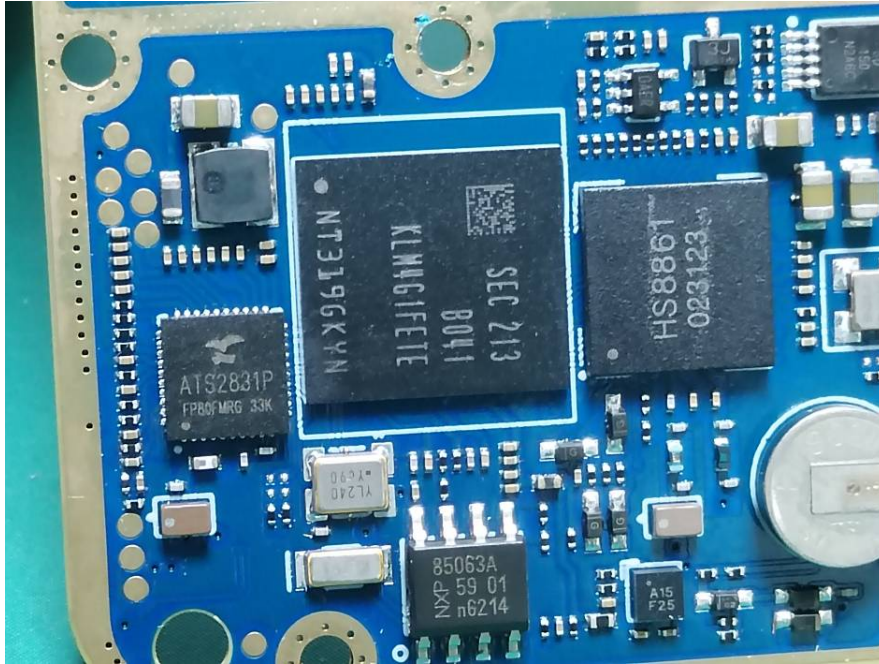

EXHIBIT C - EUT INTERNAL PHOTOGRAPHS

DP585

DP580

DP585

DP580:

BT/BLE ANT

Battery

Charger base