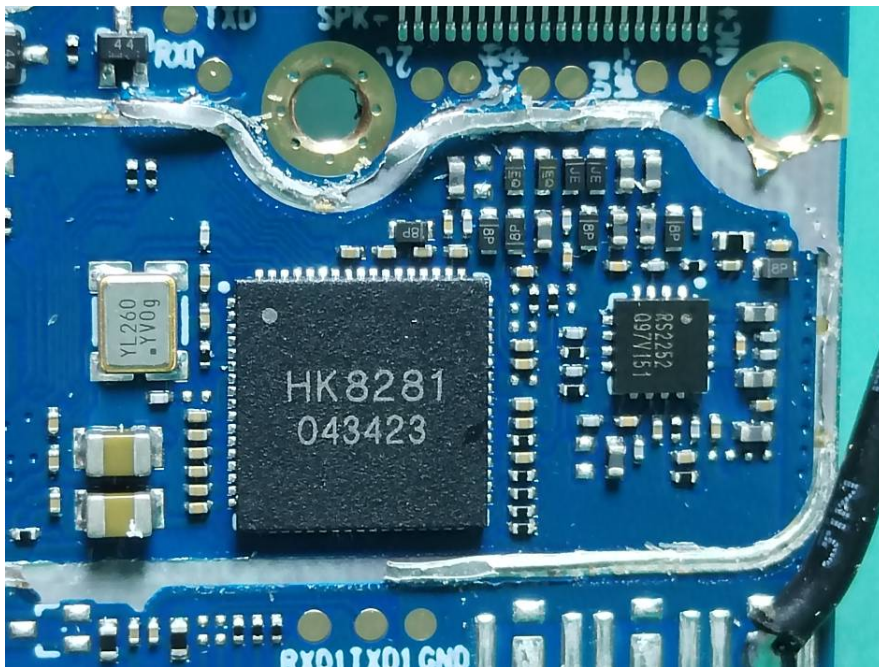

EXHIBIT C - EUT INTERNAL PHOTOGRAPHS

DP585

DP580

DP585

DP580:

BT/BLE ANT

Battery

Charger base