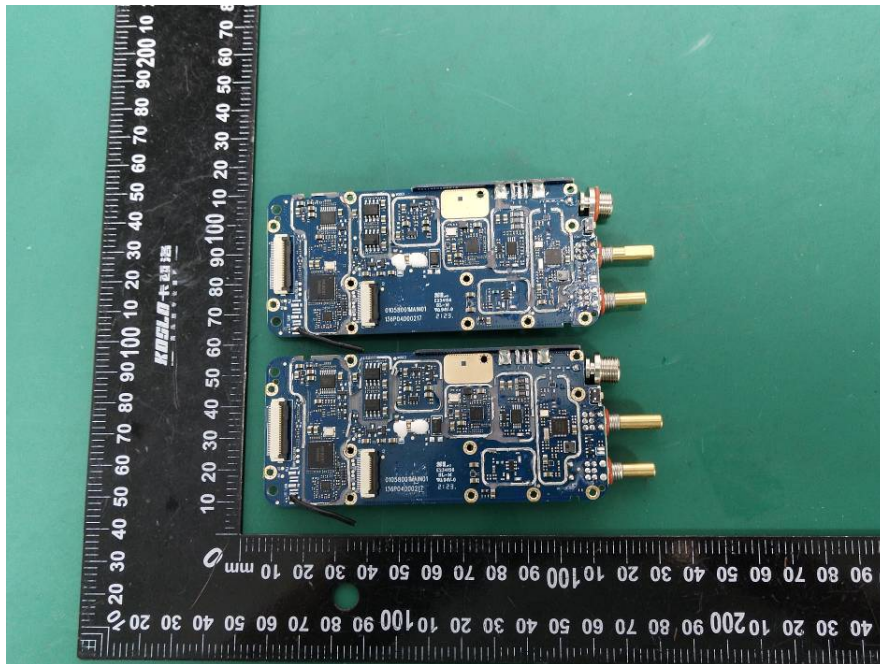

EXHIBIT C - EUT INTERNAL PHOTOGRAPHS

DP585

DP580

DP585

DP580:

BT/BLE ANT

Battery

Charger base