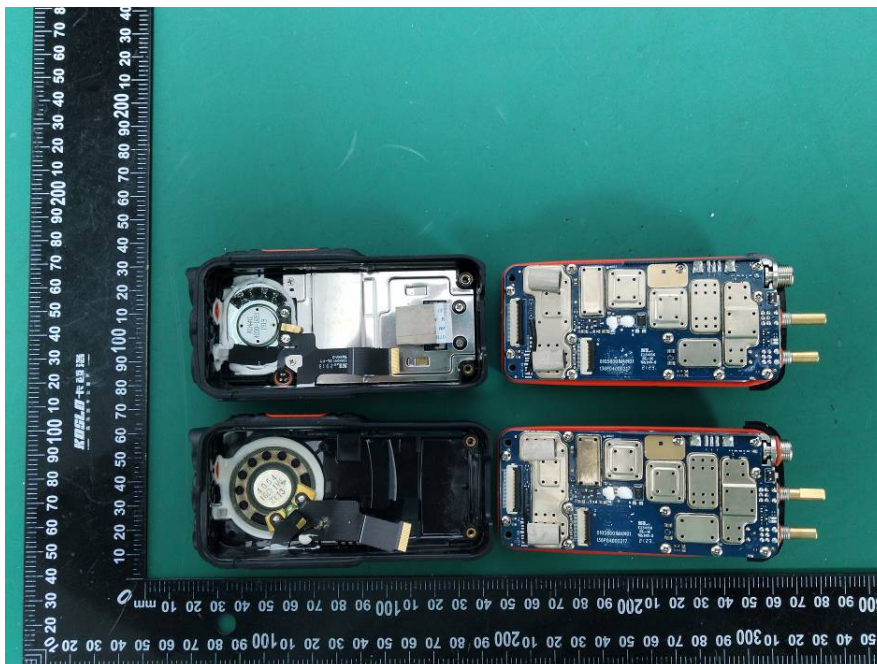

EXHIBIT C - EUT INTERNAL PHOTOGRAPHS

DP585

DP580

DP585

DP580:

BT/BLE ANT

Battery

Charger base