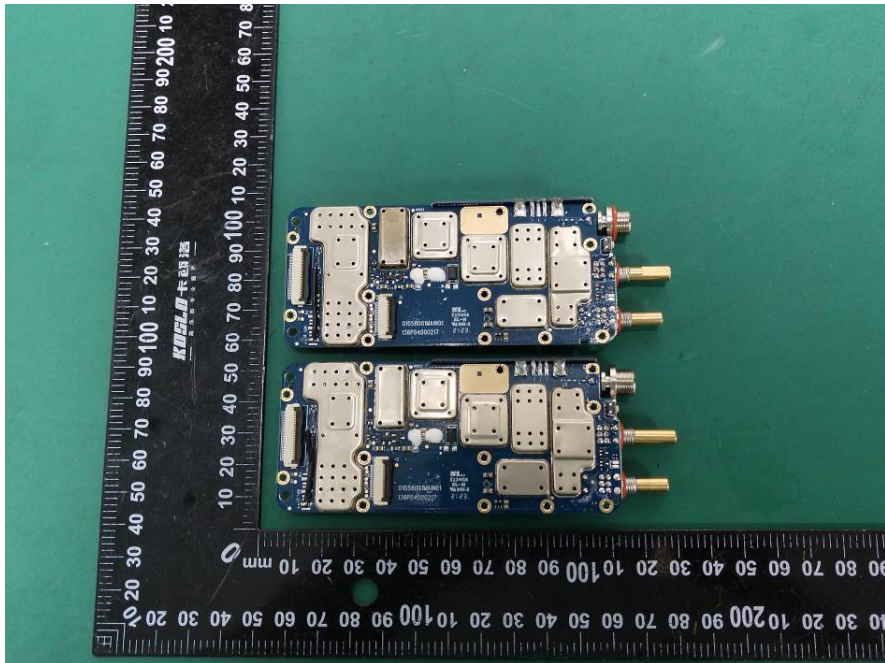

EXHIBIT C - EUT INTERNAL PHOTOGRAPHS

DP585

DP580

DP585

DP580:

BT/BLE ANT

Battery

Charger base