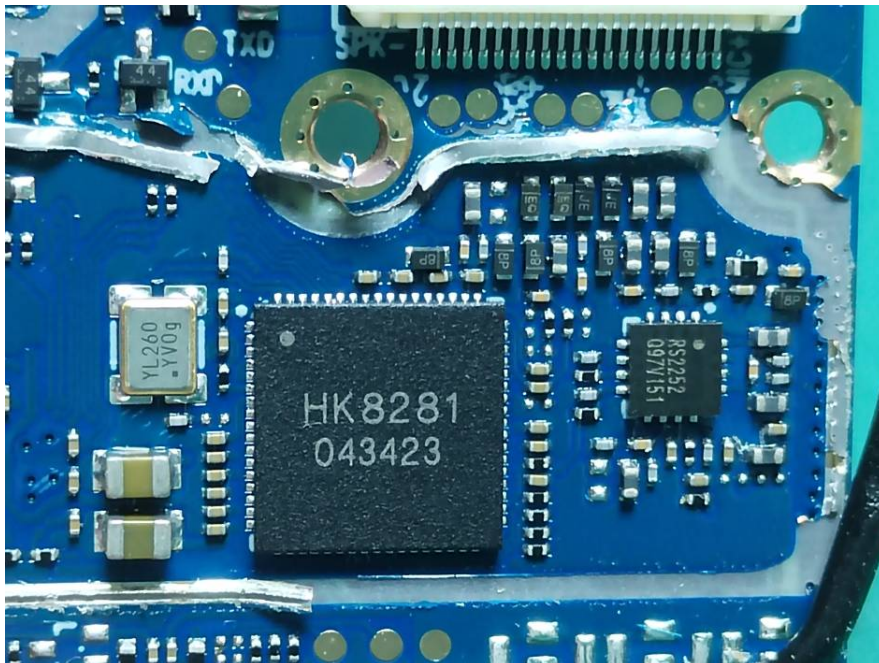

EXHIBIT C - EUT INTERNAL PHOTOGRAPHS

DP585

DP580

DP585

DP580:

BT/BLE ANT

Battery

Charger base