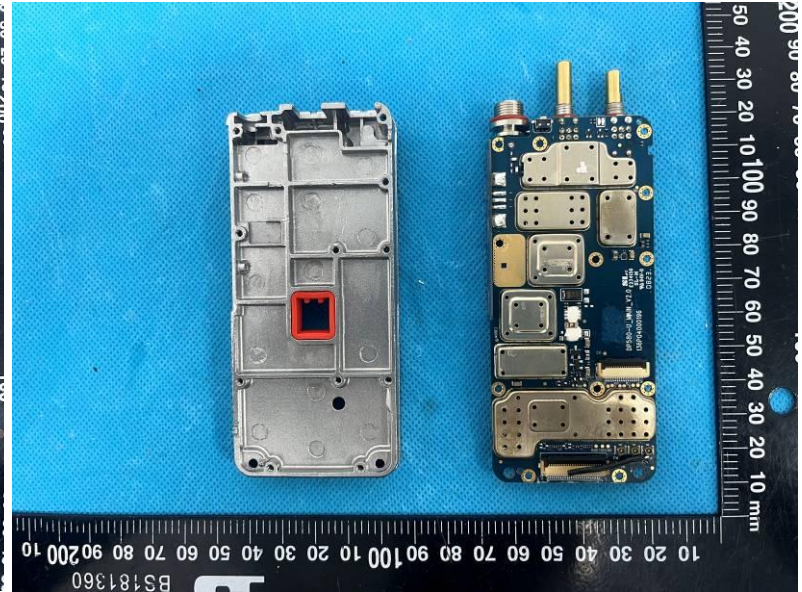

### EUT INTERNAL PHOTOGRAPHS

Model: DP580

Antenna

Model: DP585

Antenna

Port

Port

Port

Port

Chip

Chip

Chip

Chip

Antenna

Antenna

Chip