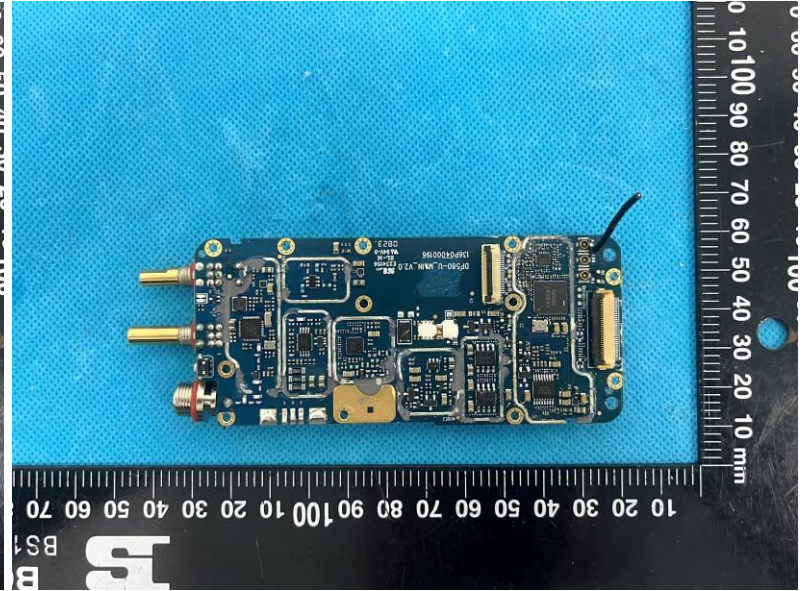

### EUT INTERNAL PHOTOGRAPHS

Model: DP580

Antenna

Model: DP585

Antenna

Port

Port

Port

Port

Chip

Chip

Chip

Chip

Antenna

Antenna

Chip