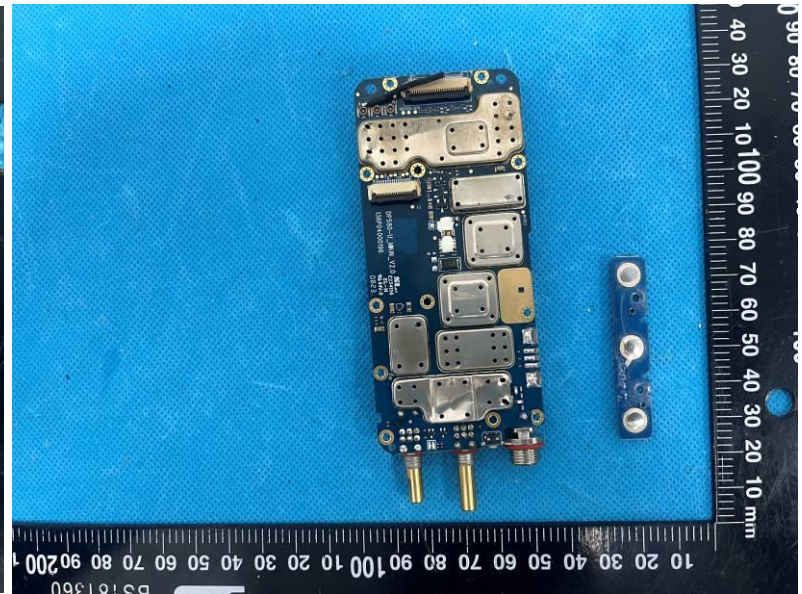

### EUT INTERNAL PHOTOGRAPHS

Model: DP580

Antenna

Model: DP585

Antenna

Port

Port

Port

Port

Chip

Chip

Chip

Chip

Antenna

Antenna

Chip