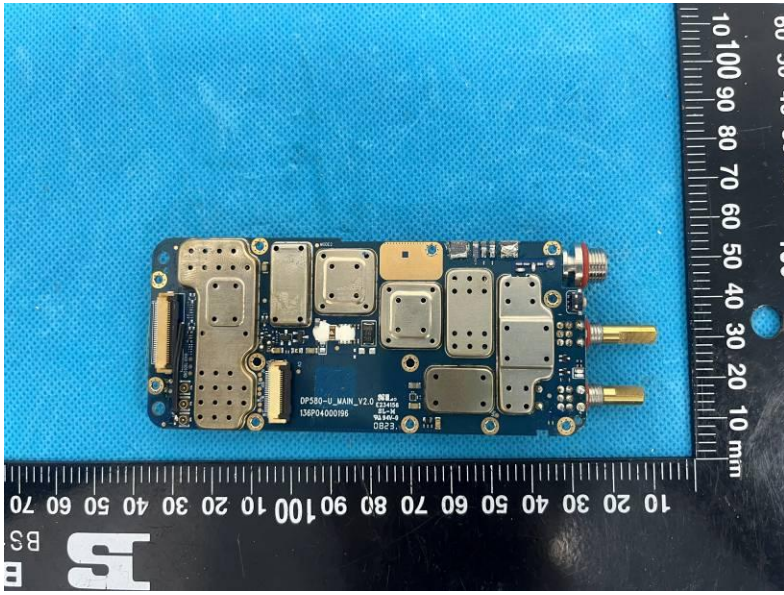

### EUT INTERNAL PHOTOGRAPHS

Model: DP580

Antenna

Model: DP585

Antenna

Port

Port

Port

Port

Chip

Chip

Chip

Chip

Antenna

Antenna

Chip