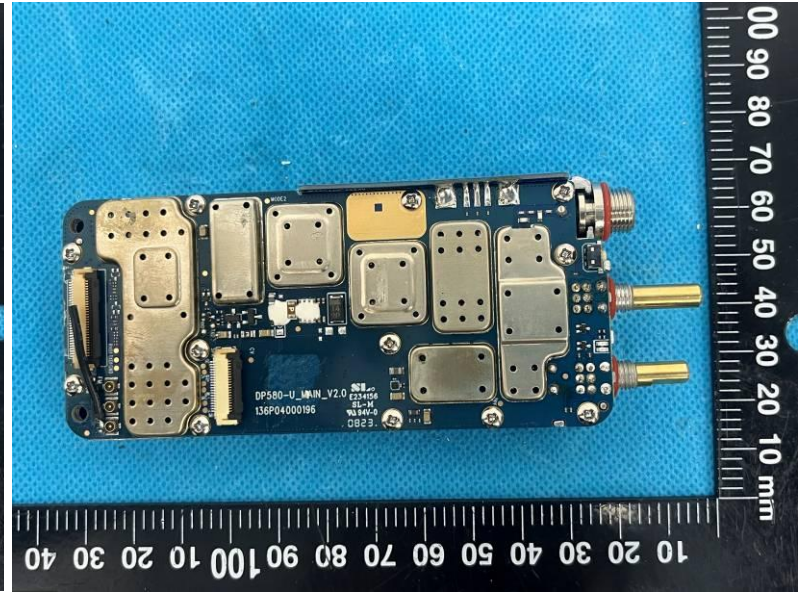

### EUT INTERNAL PHOTOGRAPHS

Model: DP580

Antenna

Model: DP585

Antenna

Port

Port

Port

Port

Chip

Chip

Chip

Chip

Antenna

Antenna

Chip