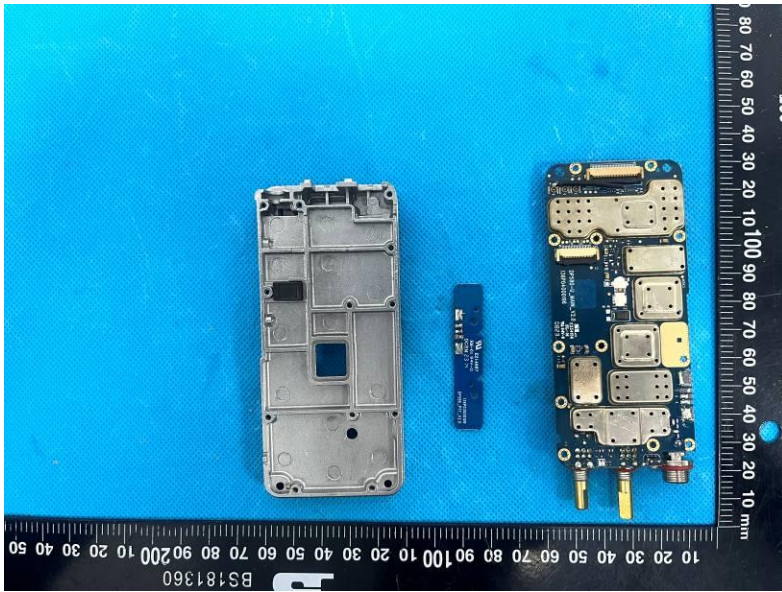

### EUT INTERNAL PHOTOGRAPHS

Model: DP580

Antenna

Model: DP585

Antenna

Port

Port

Port

Port

Chip

Chip

Chip

Chip

Antenna

Antenna

Chip