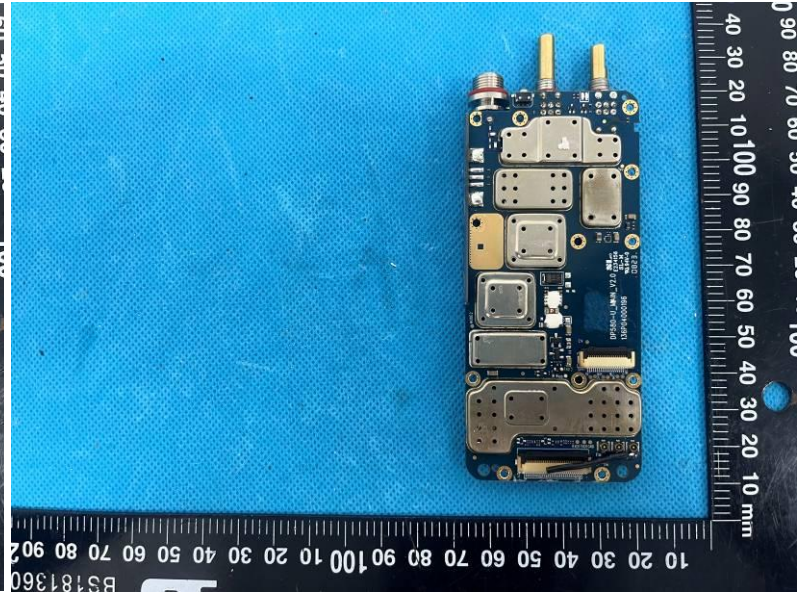

### EUT INTERNAL PHOTOGRAPHS

Model: DP580

Antenna

Model: DP585

Antenna

Port

Port

Port

Port

Chip

Chip

Chip

Chip

Antenna

Antenna

Chip