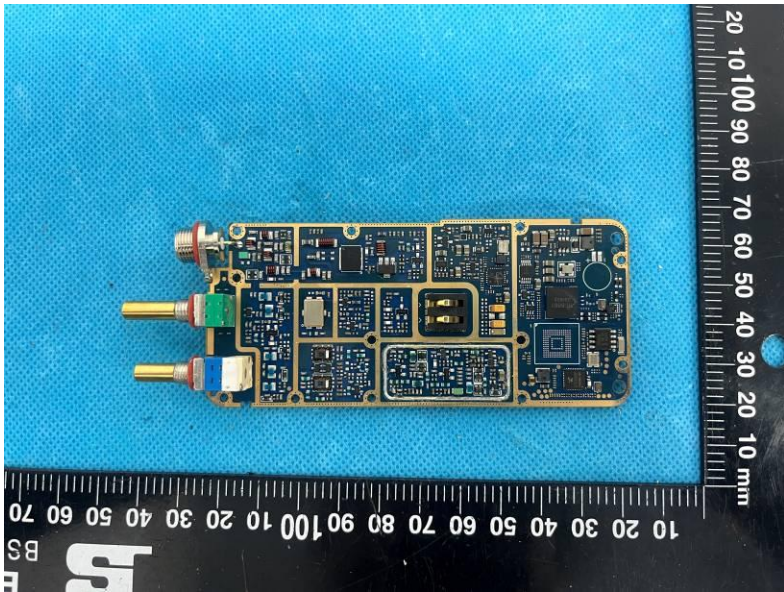

### EUT INTERNAL PHOTOGRAPHS

Model: DP580

Antenna

Model: DP585

Antenna

Port

Port

Port

Port

Chip

Chip

Chip

Chip

Antenna

Antenna

Chip