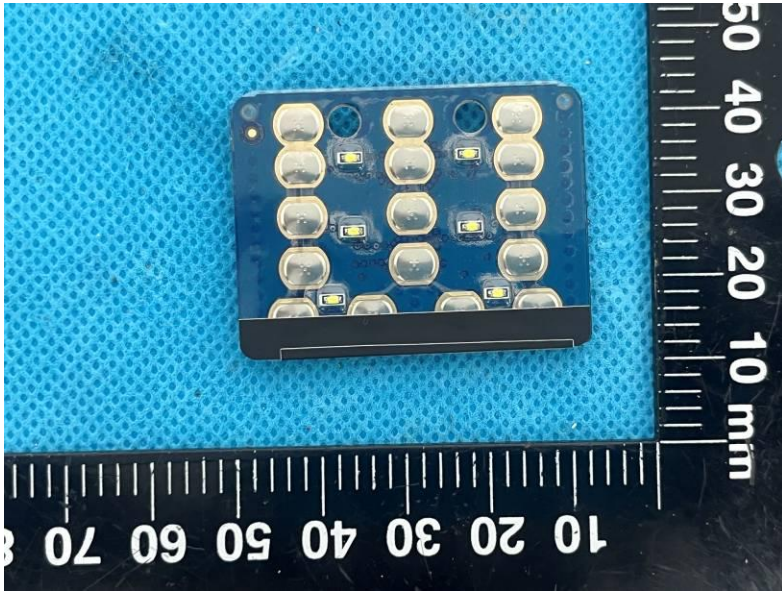

### EUT INTERNAL PHOTOGRAPHS

Model: DP580

Antenna

Model: DP585

Antenna

Port

Port

Port

Port

Chip

Chip

Chip

Chip

Antenna

Antenna

Chip