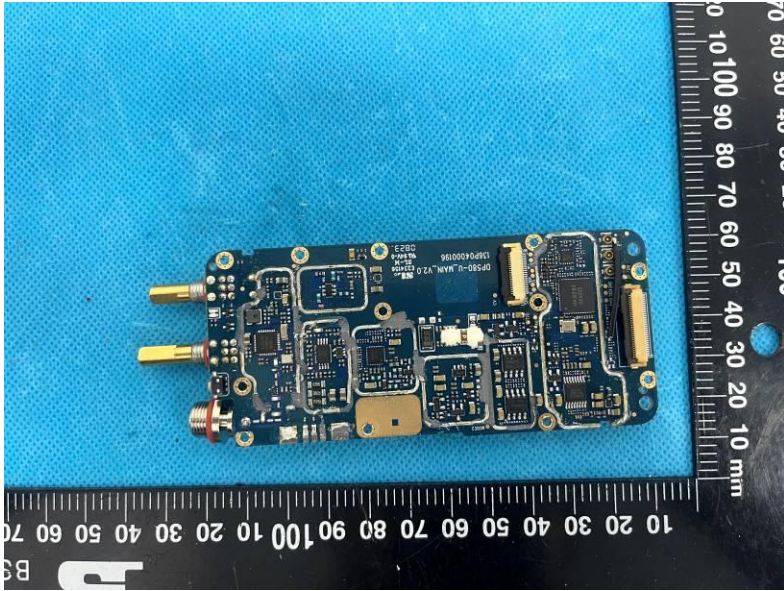

### EUT INTERNAL PHOTOGRAPHS

Model: DP580

Antenna

Model: DP585

Antenna

Port

Port

Port

Port

Chip

Chip

Chip

Chip

Antenna

Antenna

Chip