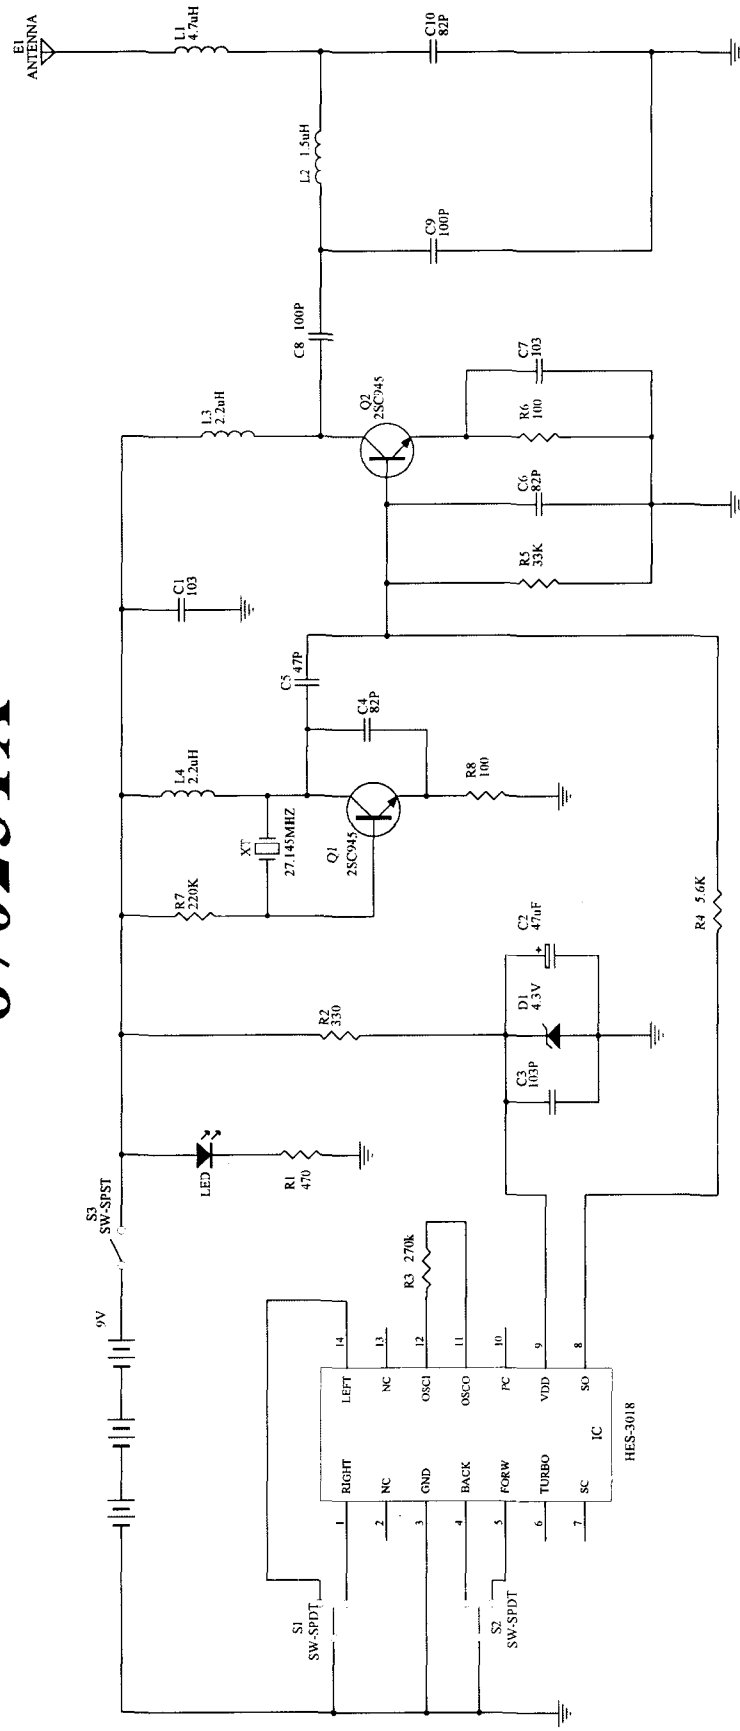

87025TX

| | | | |
|-------|--------------------------|------------------|-------|
| Title | | NEW-RAY 1:32 CAR | |
| Size | Number | Revision | |
| B | 87025TX | A | |
| Date: | 28-Apr-2003 | Sheet | of |
| File: | F:\ZHANG\PCB\87025TX.dtb | Drawn By: | ZHANG |