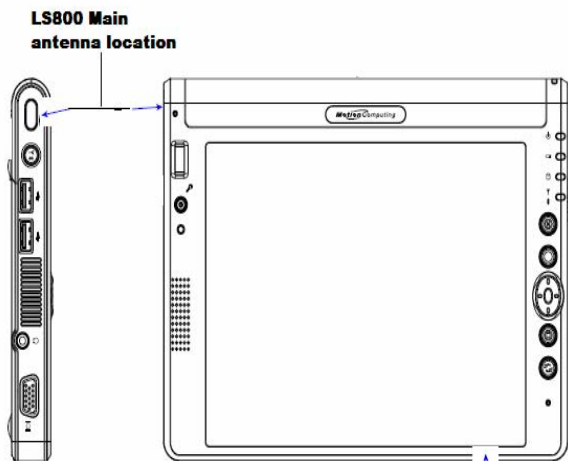

LS800 Antenna Locations

LS800 Aux antenna location

LS800 BT Module location

VSWR of Main Antenna (White cable, Left antenna)

VSWR of Aux Antenna (Black cable, Right antenna)

DB1 Markers
#1 1.2532
2.40000 GHz
#2 1.1251
2.50000 GHz
#3 1.2016
5.25000 GHz
#4 2.0174
5.67500 GHz