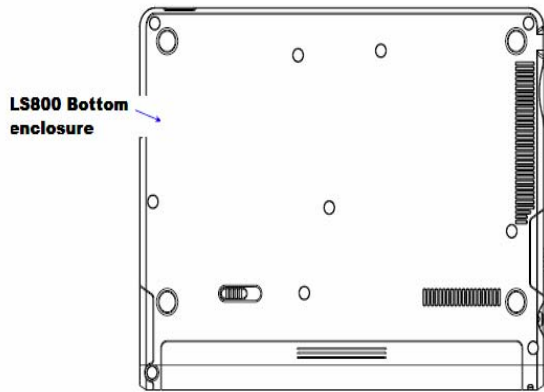

LS800 Antenna Locations

LS800 Aux antenna location

LS800 BT Module location

VSWR of Main Antenna (White cable, Left antenna)

VSWR of Aux Antenna (Black cable, Right antenna)

DB1 Markers
#1 1.2532
2.40000 GHz
#2 1.1251
2.50000 GHz
#3 1.2016
5.25000 GHz
#4 2.0174
5.67500 GHz