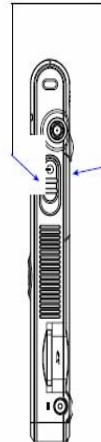

LS800 Antenna Locations

LS800 Aux antenna location

LS800 BT Module location

VSWR of Main Antenna (White cable, Left antenna)

VSWR of Aux Antenna (Black cable, Right antenna)

DB1 Markers
#1 1.2532
2.40000 GHz
#2 1.1251
2.50000 GHz
#3 1.2016
5.25000 GHz
#4 2.0174
5.67500 GHz

Spec:
VSWR < 2.0 @ 2.4 ~ 2.5 GHz
VSWR < 2.5 @ 5.15 ~ 5.875 GHz